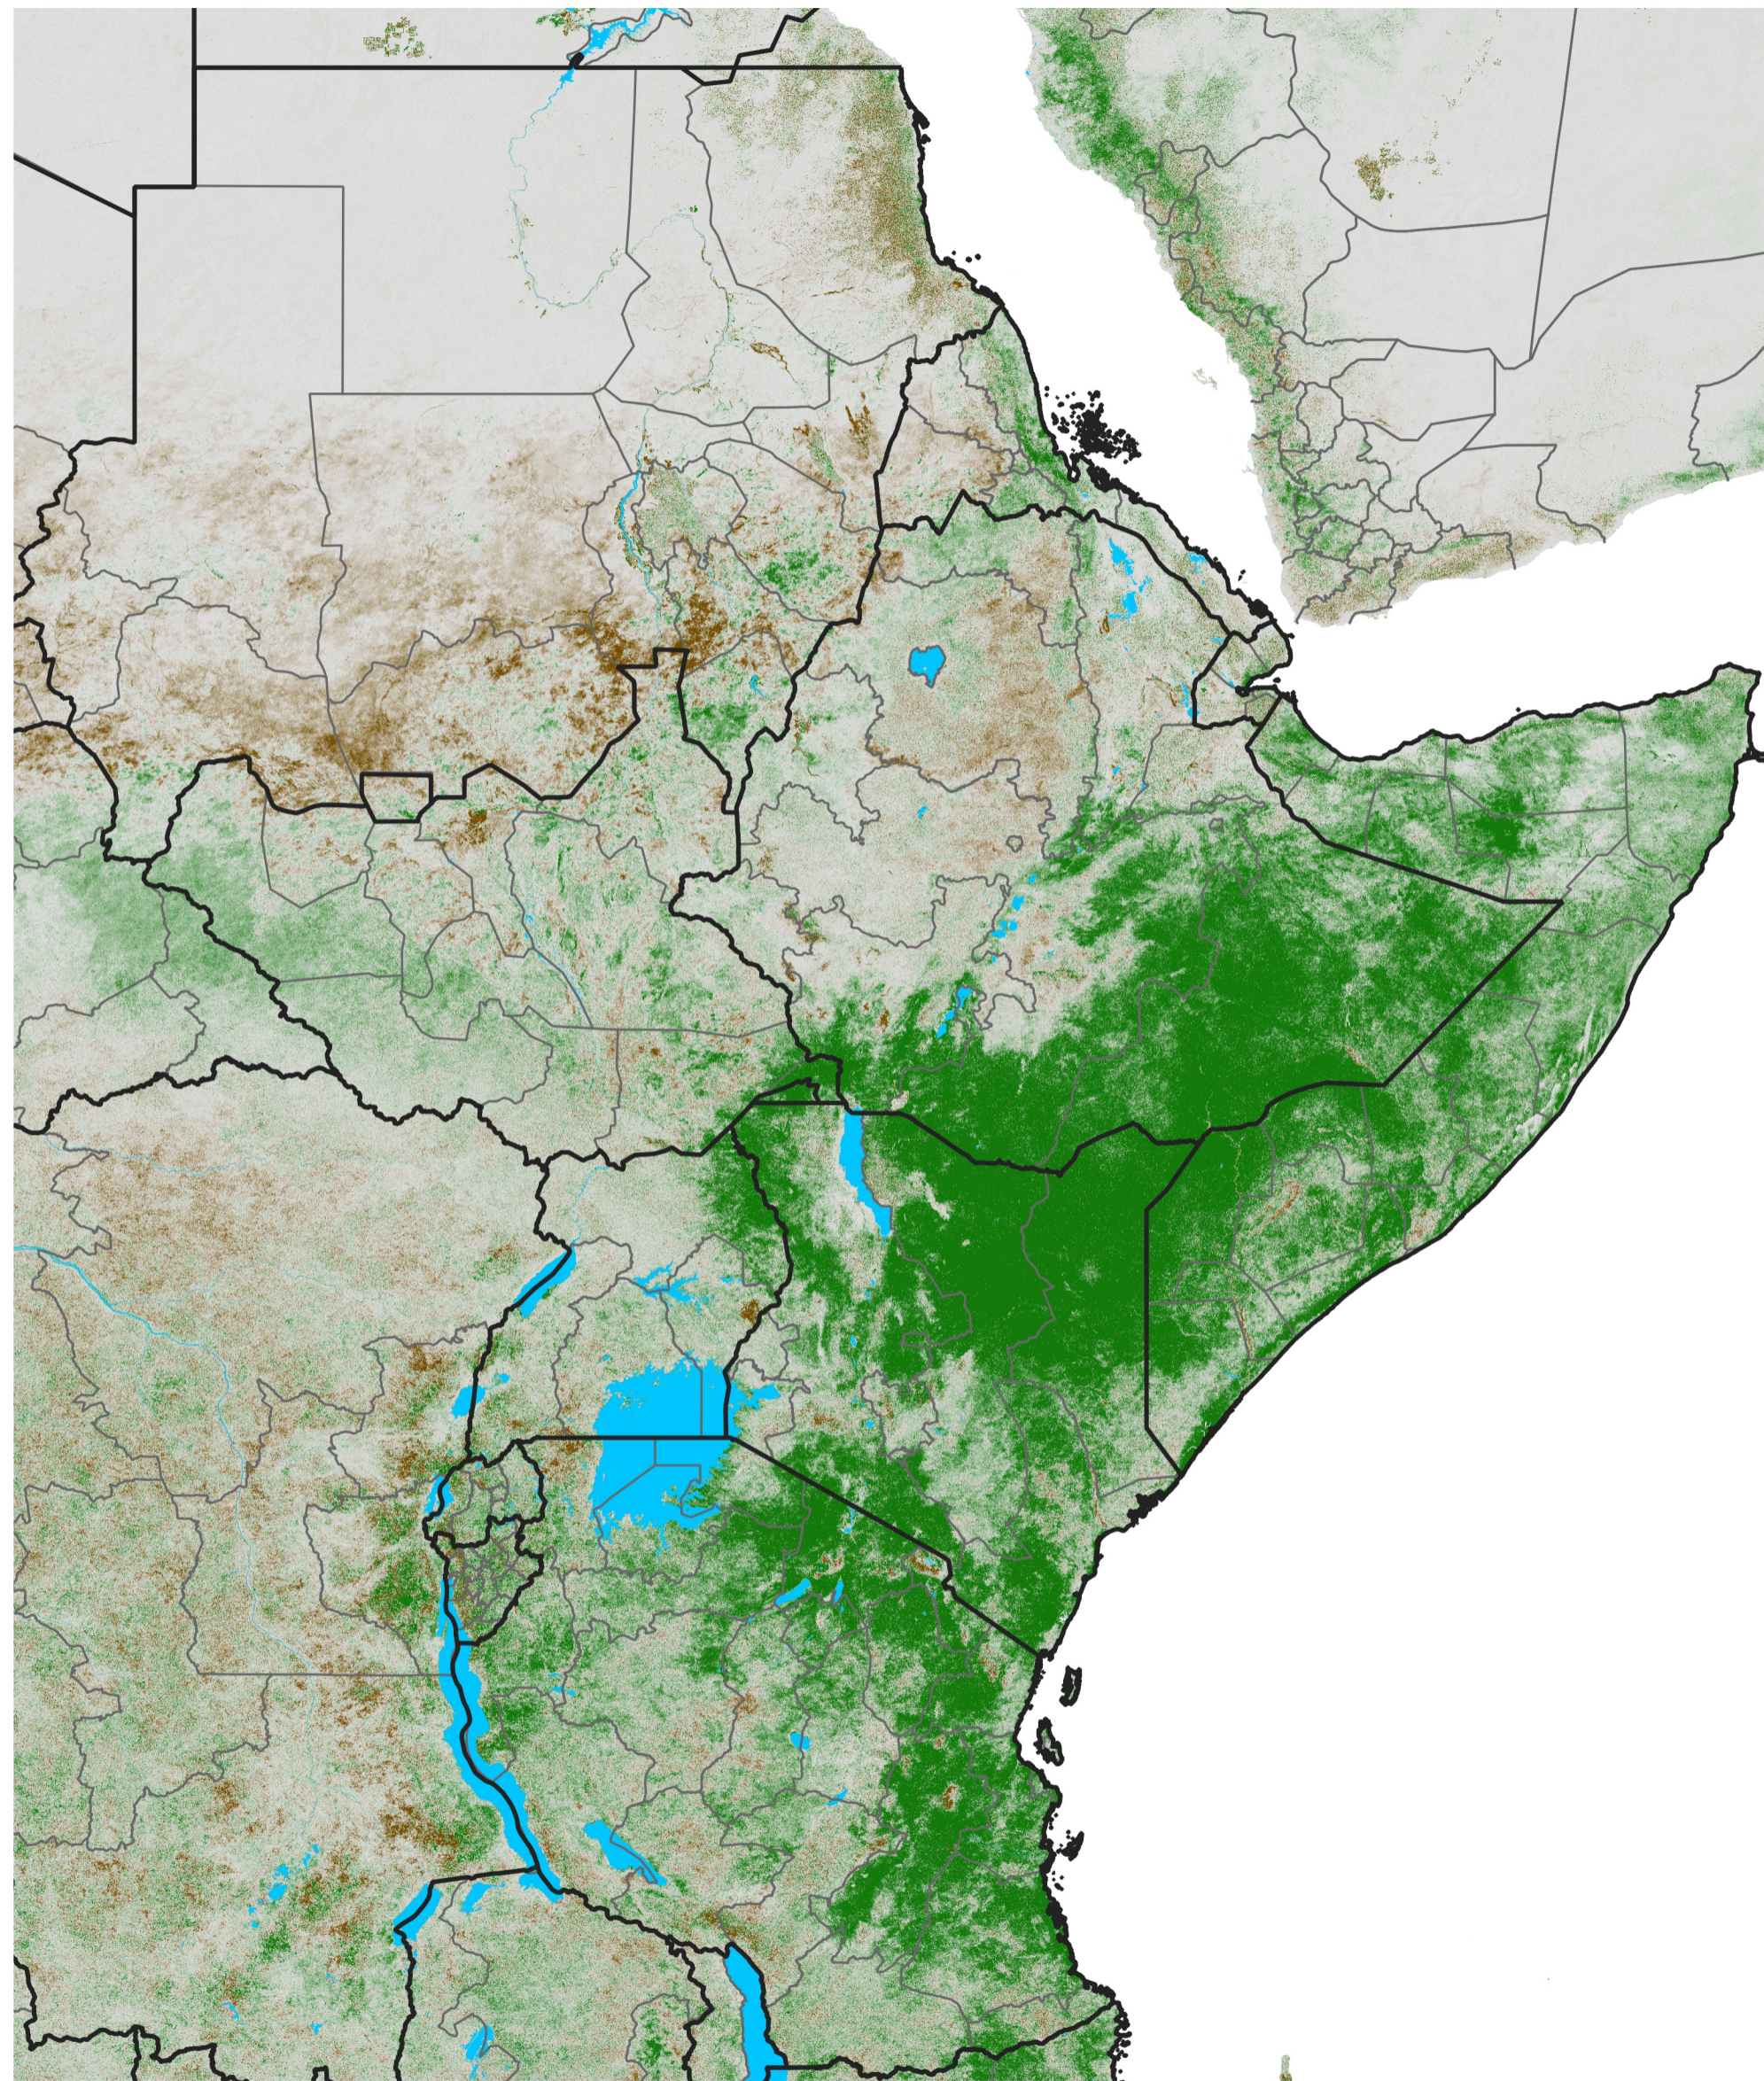

East Africa NDVI Difference

2023 minus 2022

Period 67 / Nov 26 - Dec 05, 2023

NDVI Difference

< -0.3 -0.2 -0.1 -0.05 0.05 0.1 0.2 >0.3

Negative

No Difference

Positive