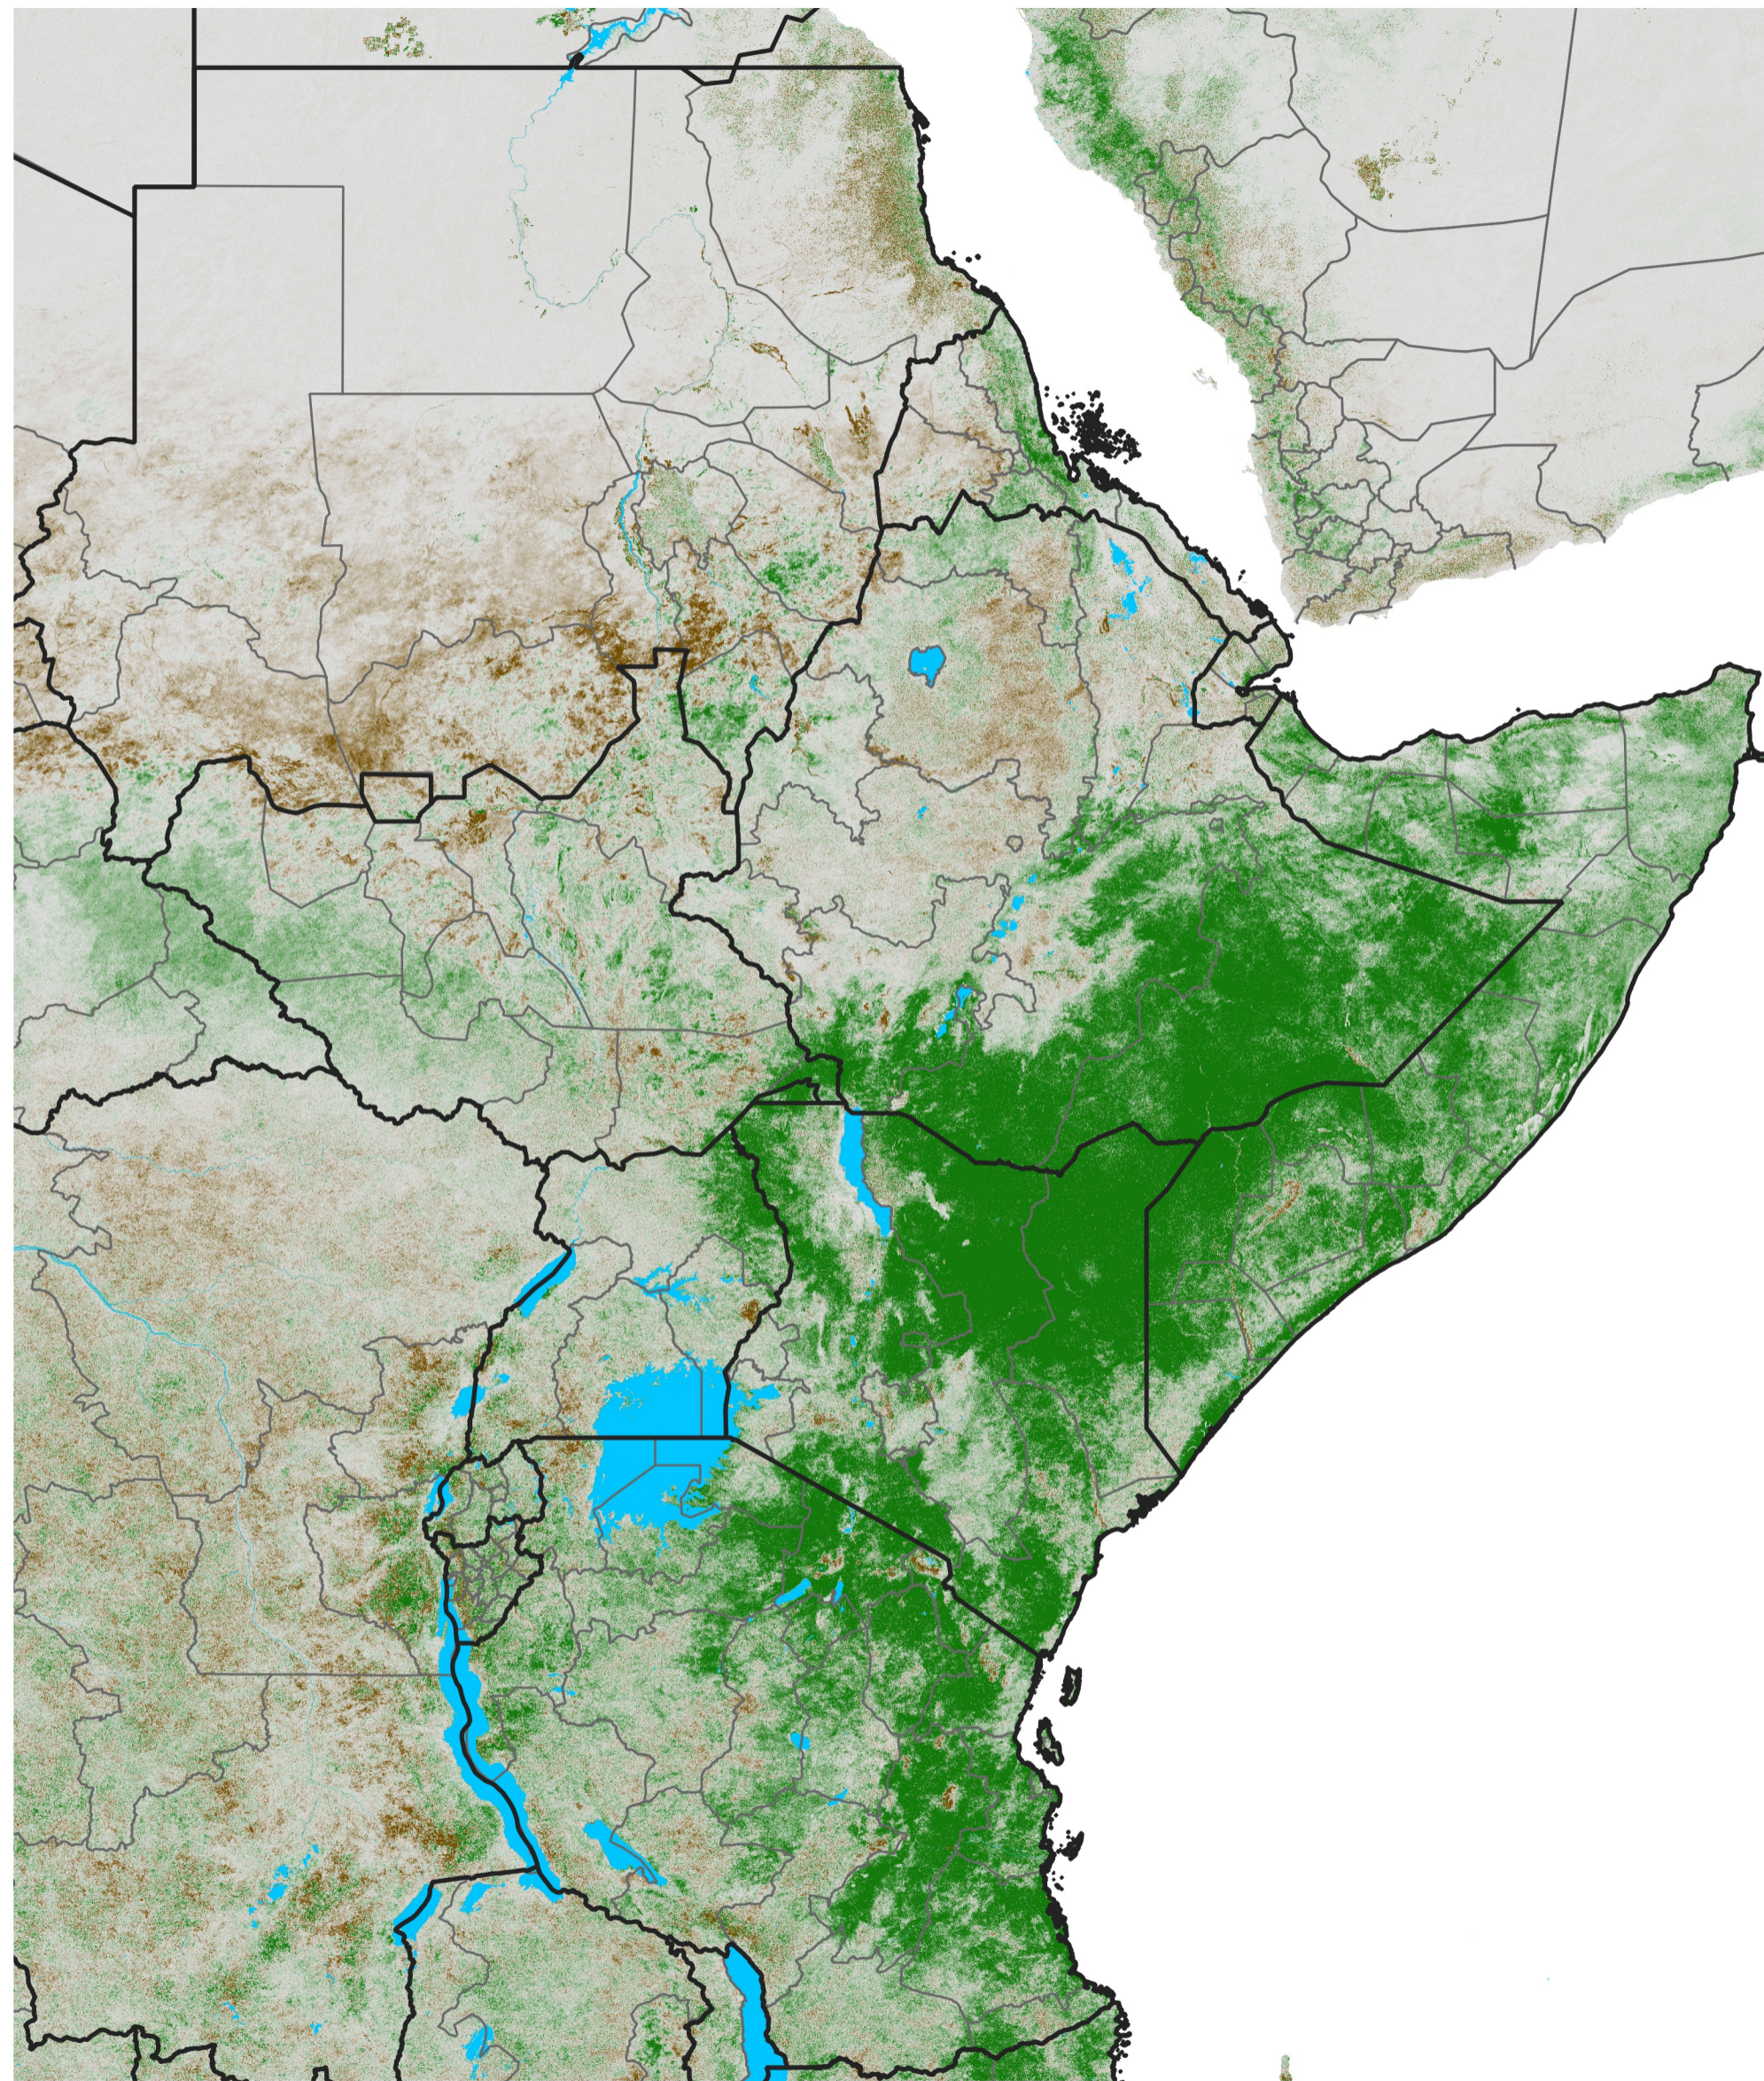

East Africa NDVI Difference

2023 minus 2022

Period 68 / Dec 01 - 10, 2023

NDVI Difference

< -0.3 -0.2 -0.1 -0.05 0.05 0.1 0.2 >0.3

Negative

No Difference

Positive