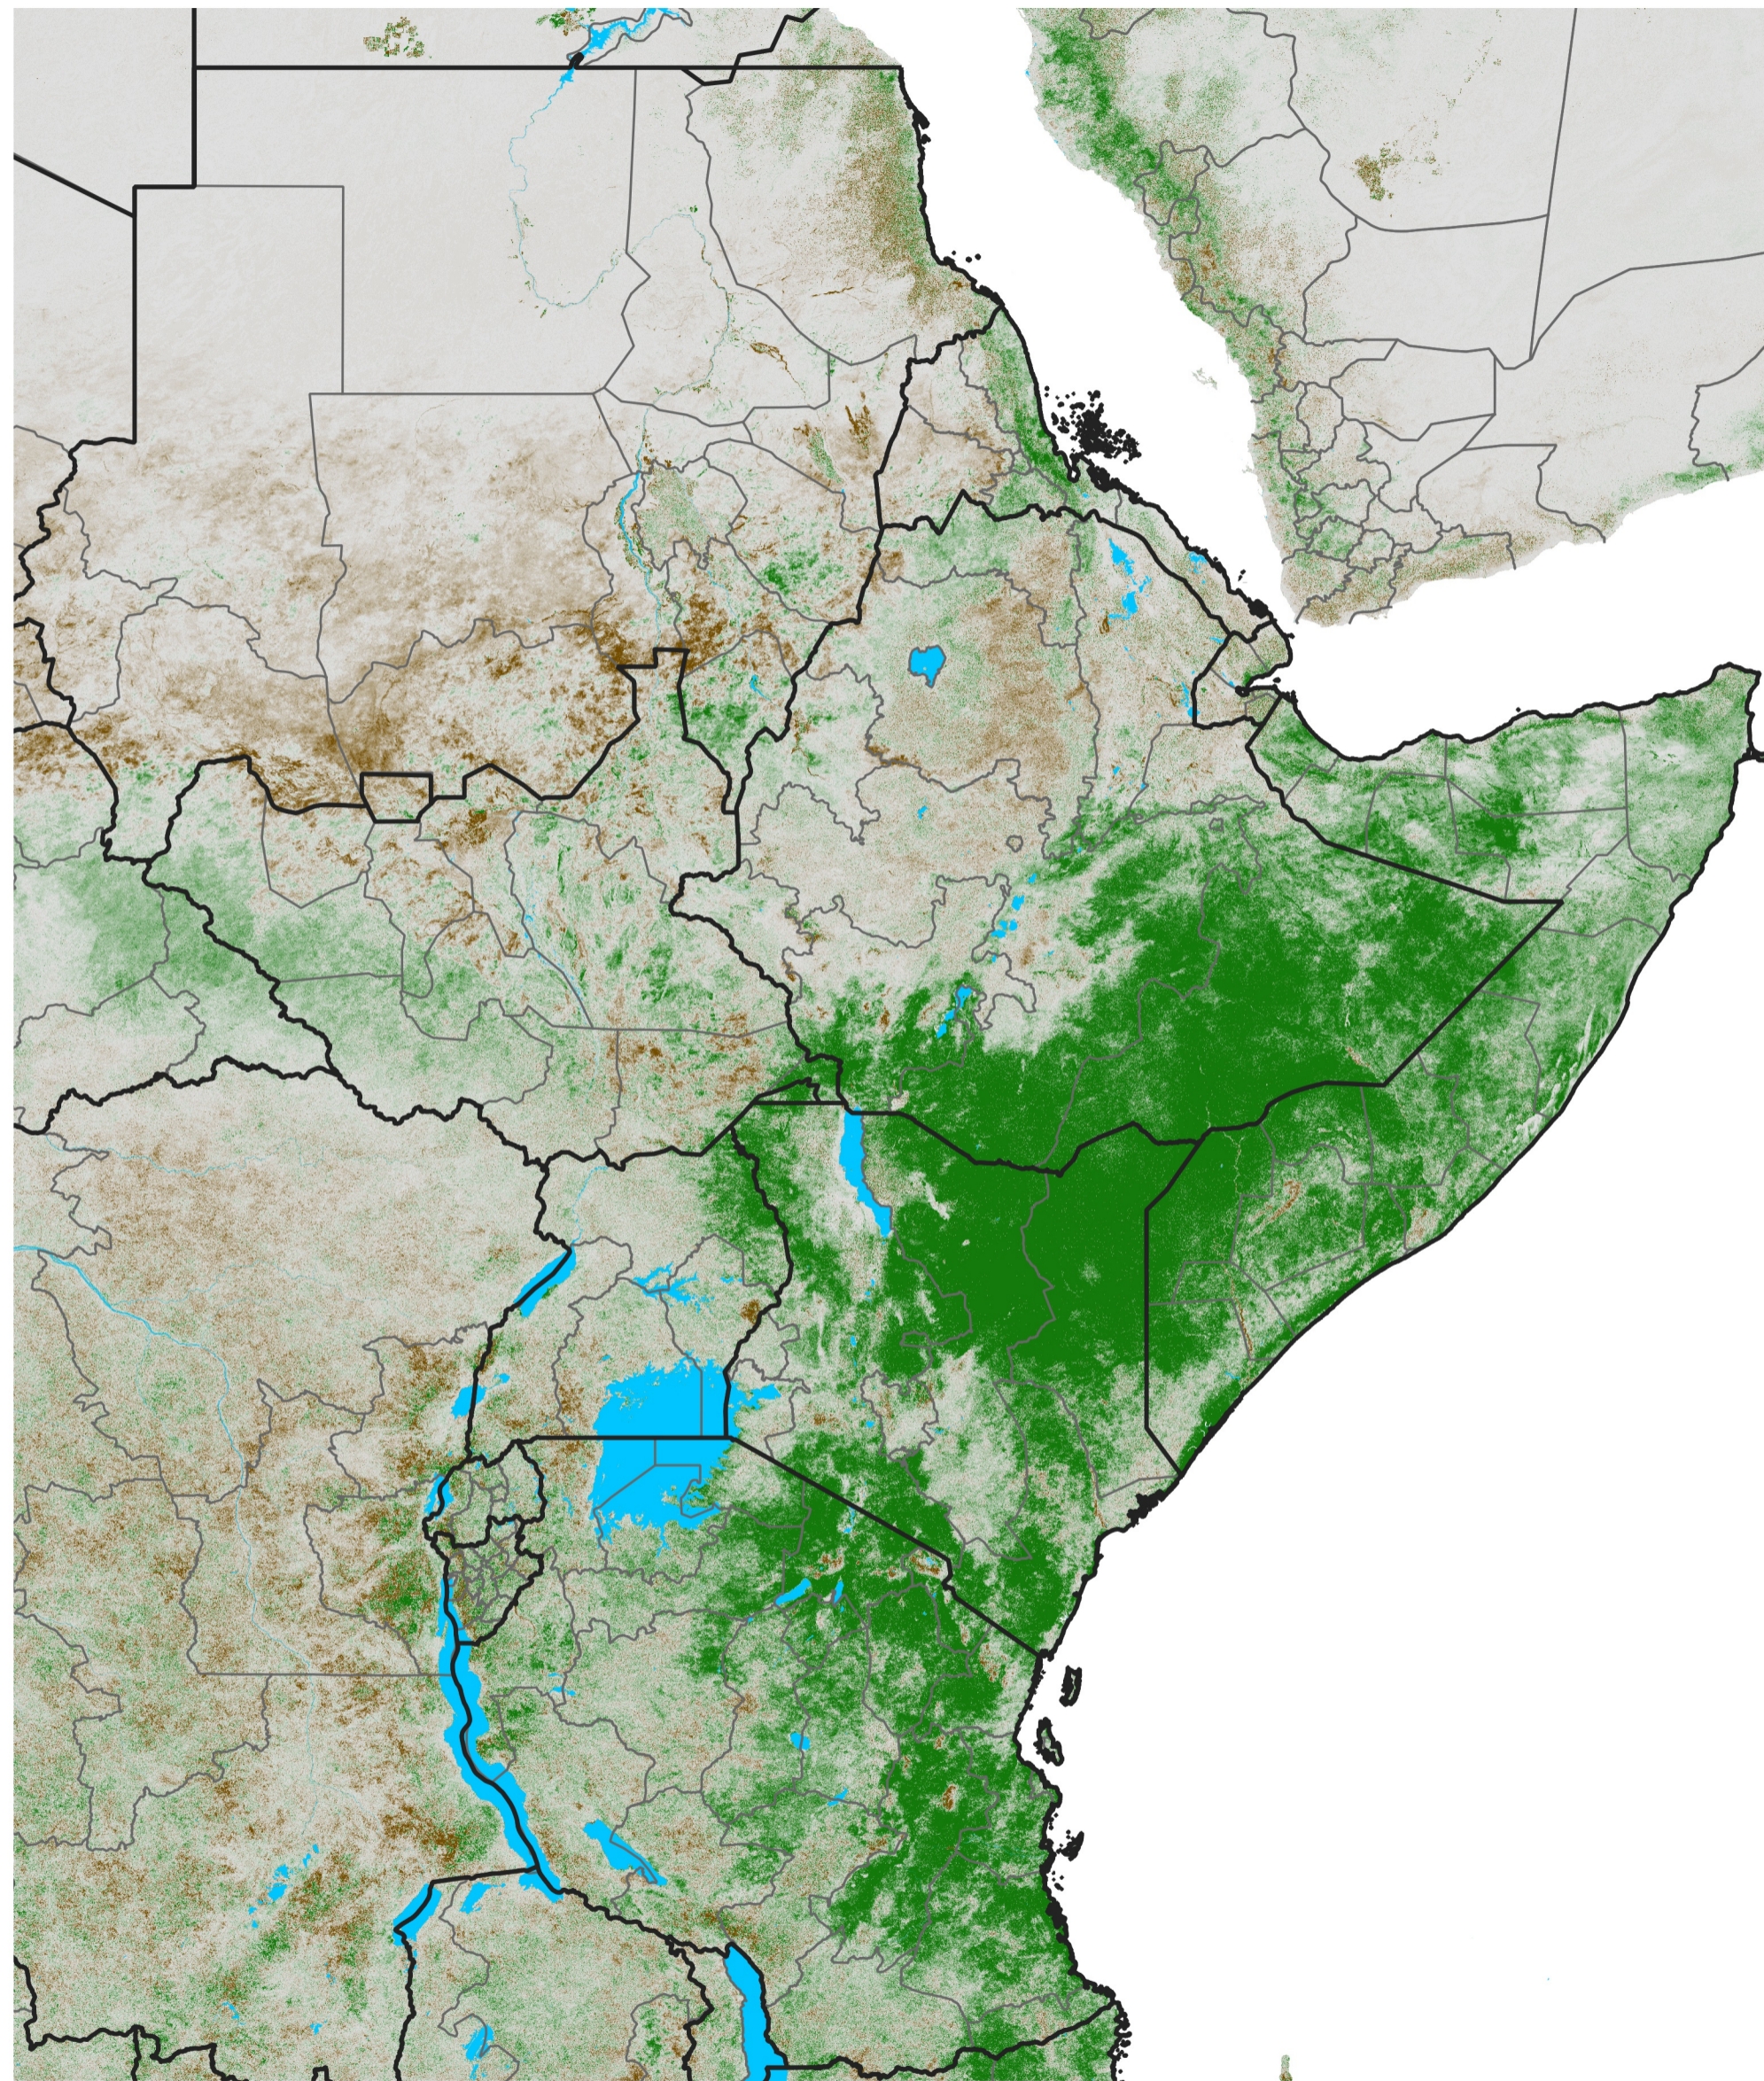

East Africa NDVI Difference

2023 minus 2022

Period 69 / Dec 06 - 15, 2023

NDVI Difference

< -0.3 -0.2 -0.1 -0.05 0.05 0.1 0.2 >0.3

Negative

No Difference

Positive