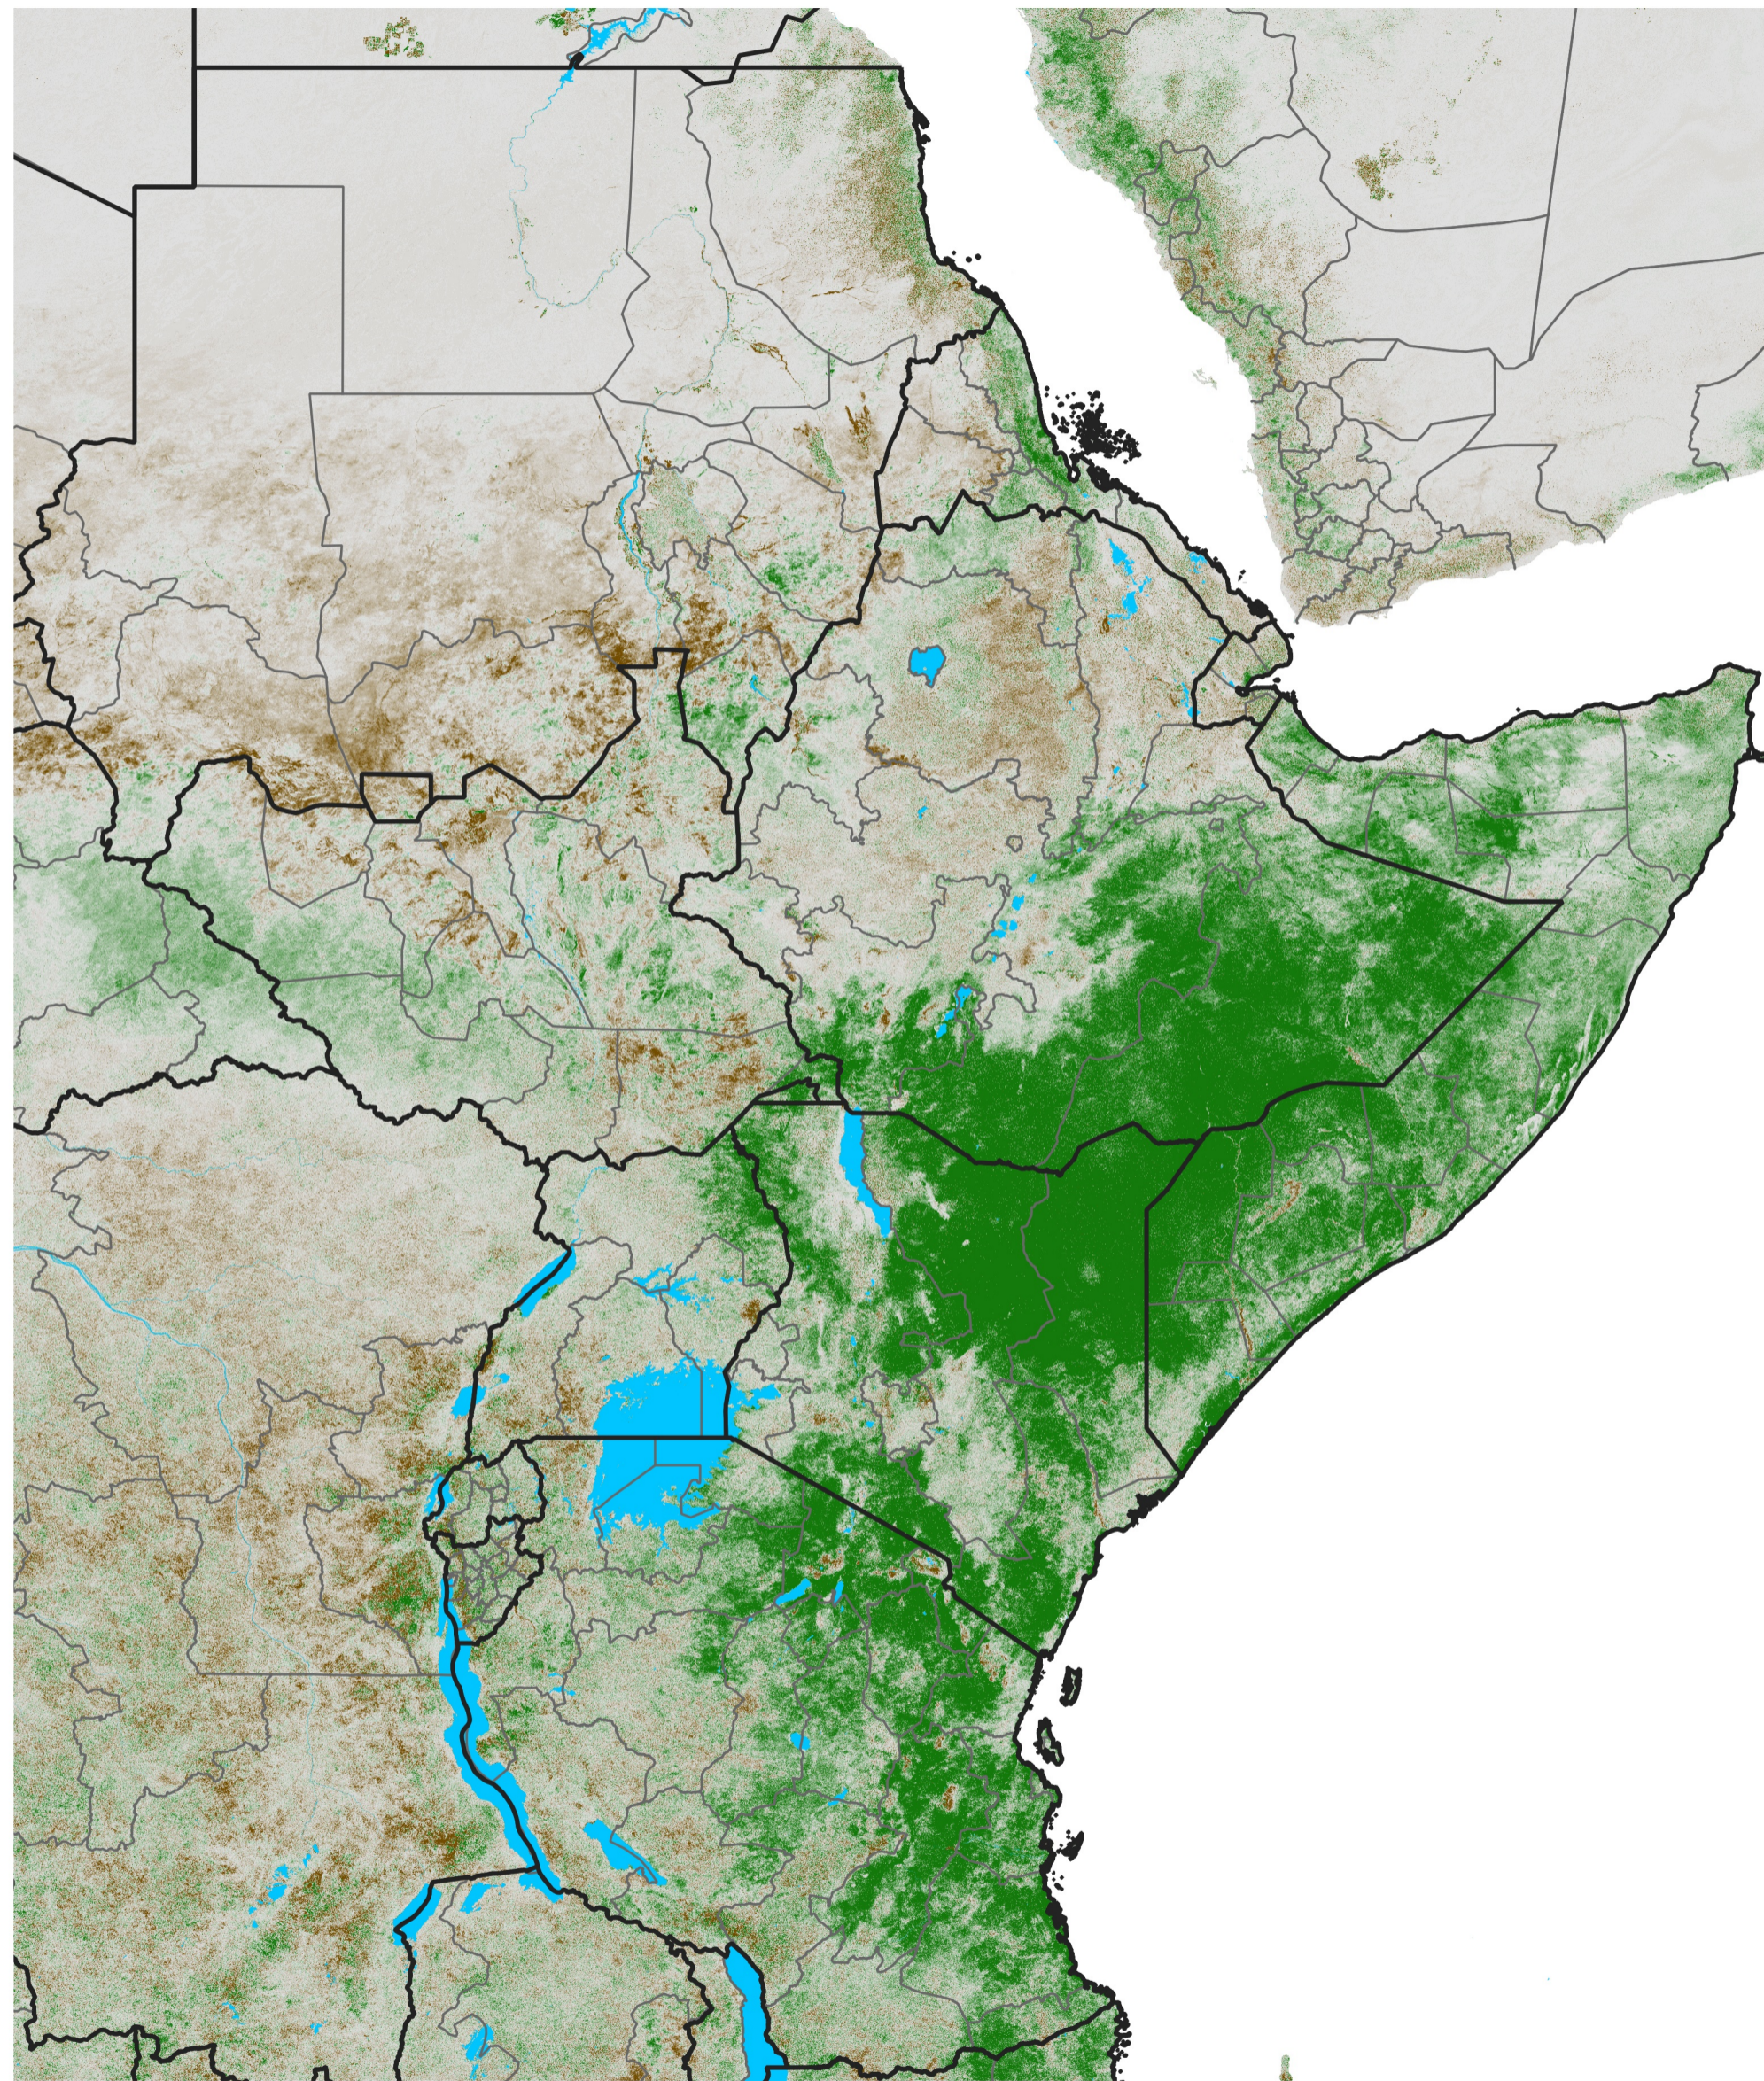

East Africa NDVI Difference

2023 minus 2022

Period 70 / Dec 11 - 20, 2023

NDVI Difference

< -0.3 -0.2 -0.1 -0.05 0.05 0.1 0.2 >0.3

Negative

No Difference

Positive