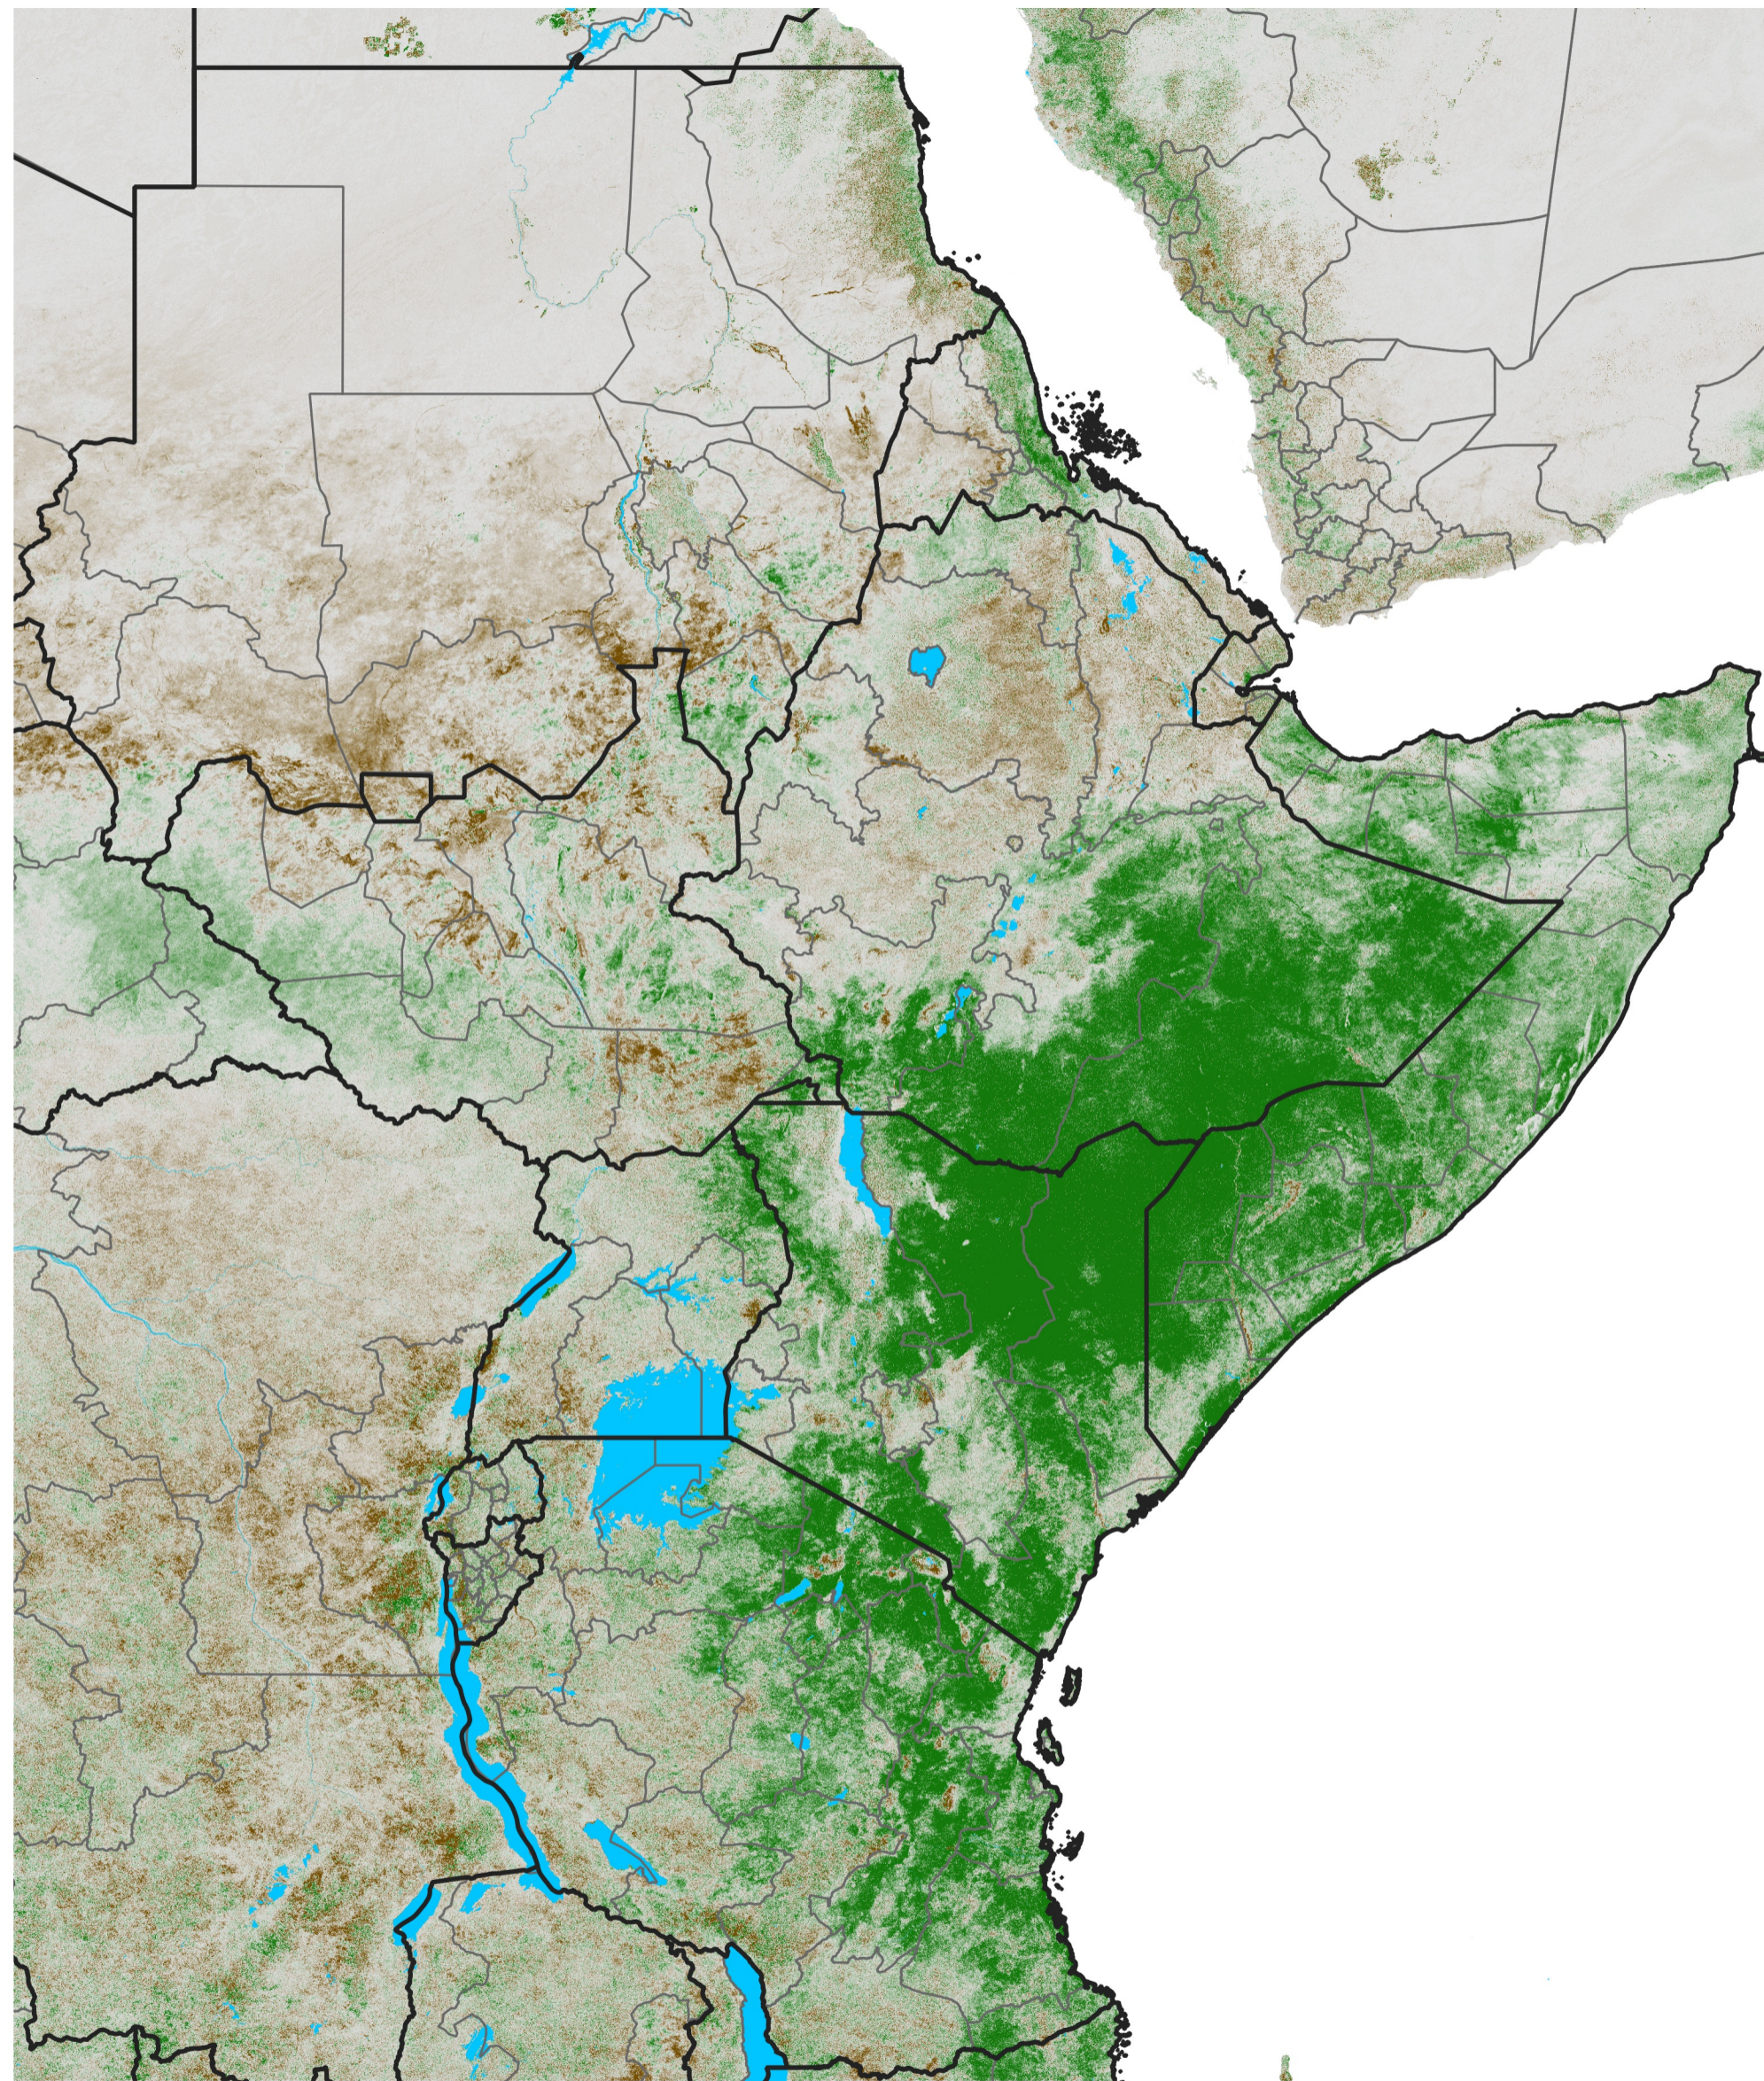

# East Africa NDVI Difference

2023 minus 2022

Period 71 / Dec 16 - 25, 2023

## NDVI Difference

< -0.3   -0.2   -0.1   -0.05   0.05   0.1   0.2   >0.3

Negative

No Difference

Positive