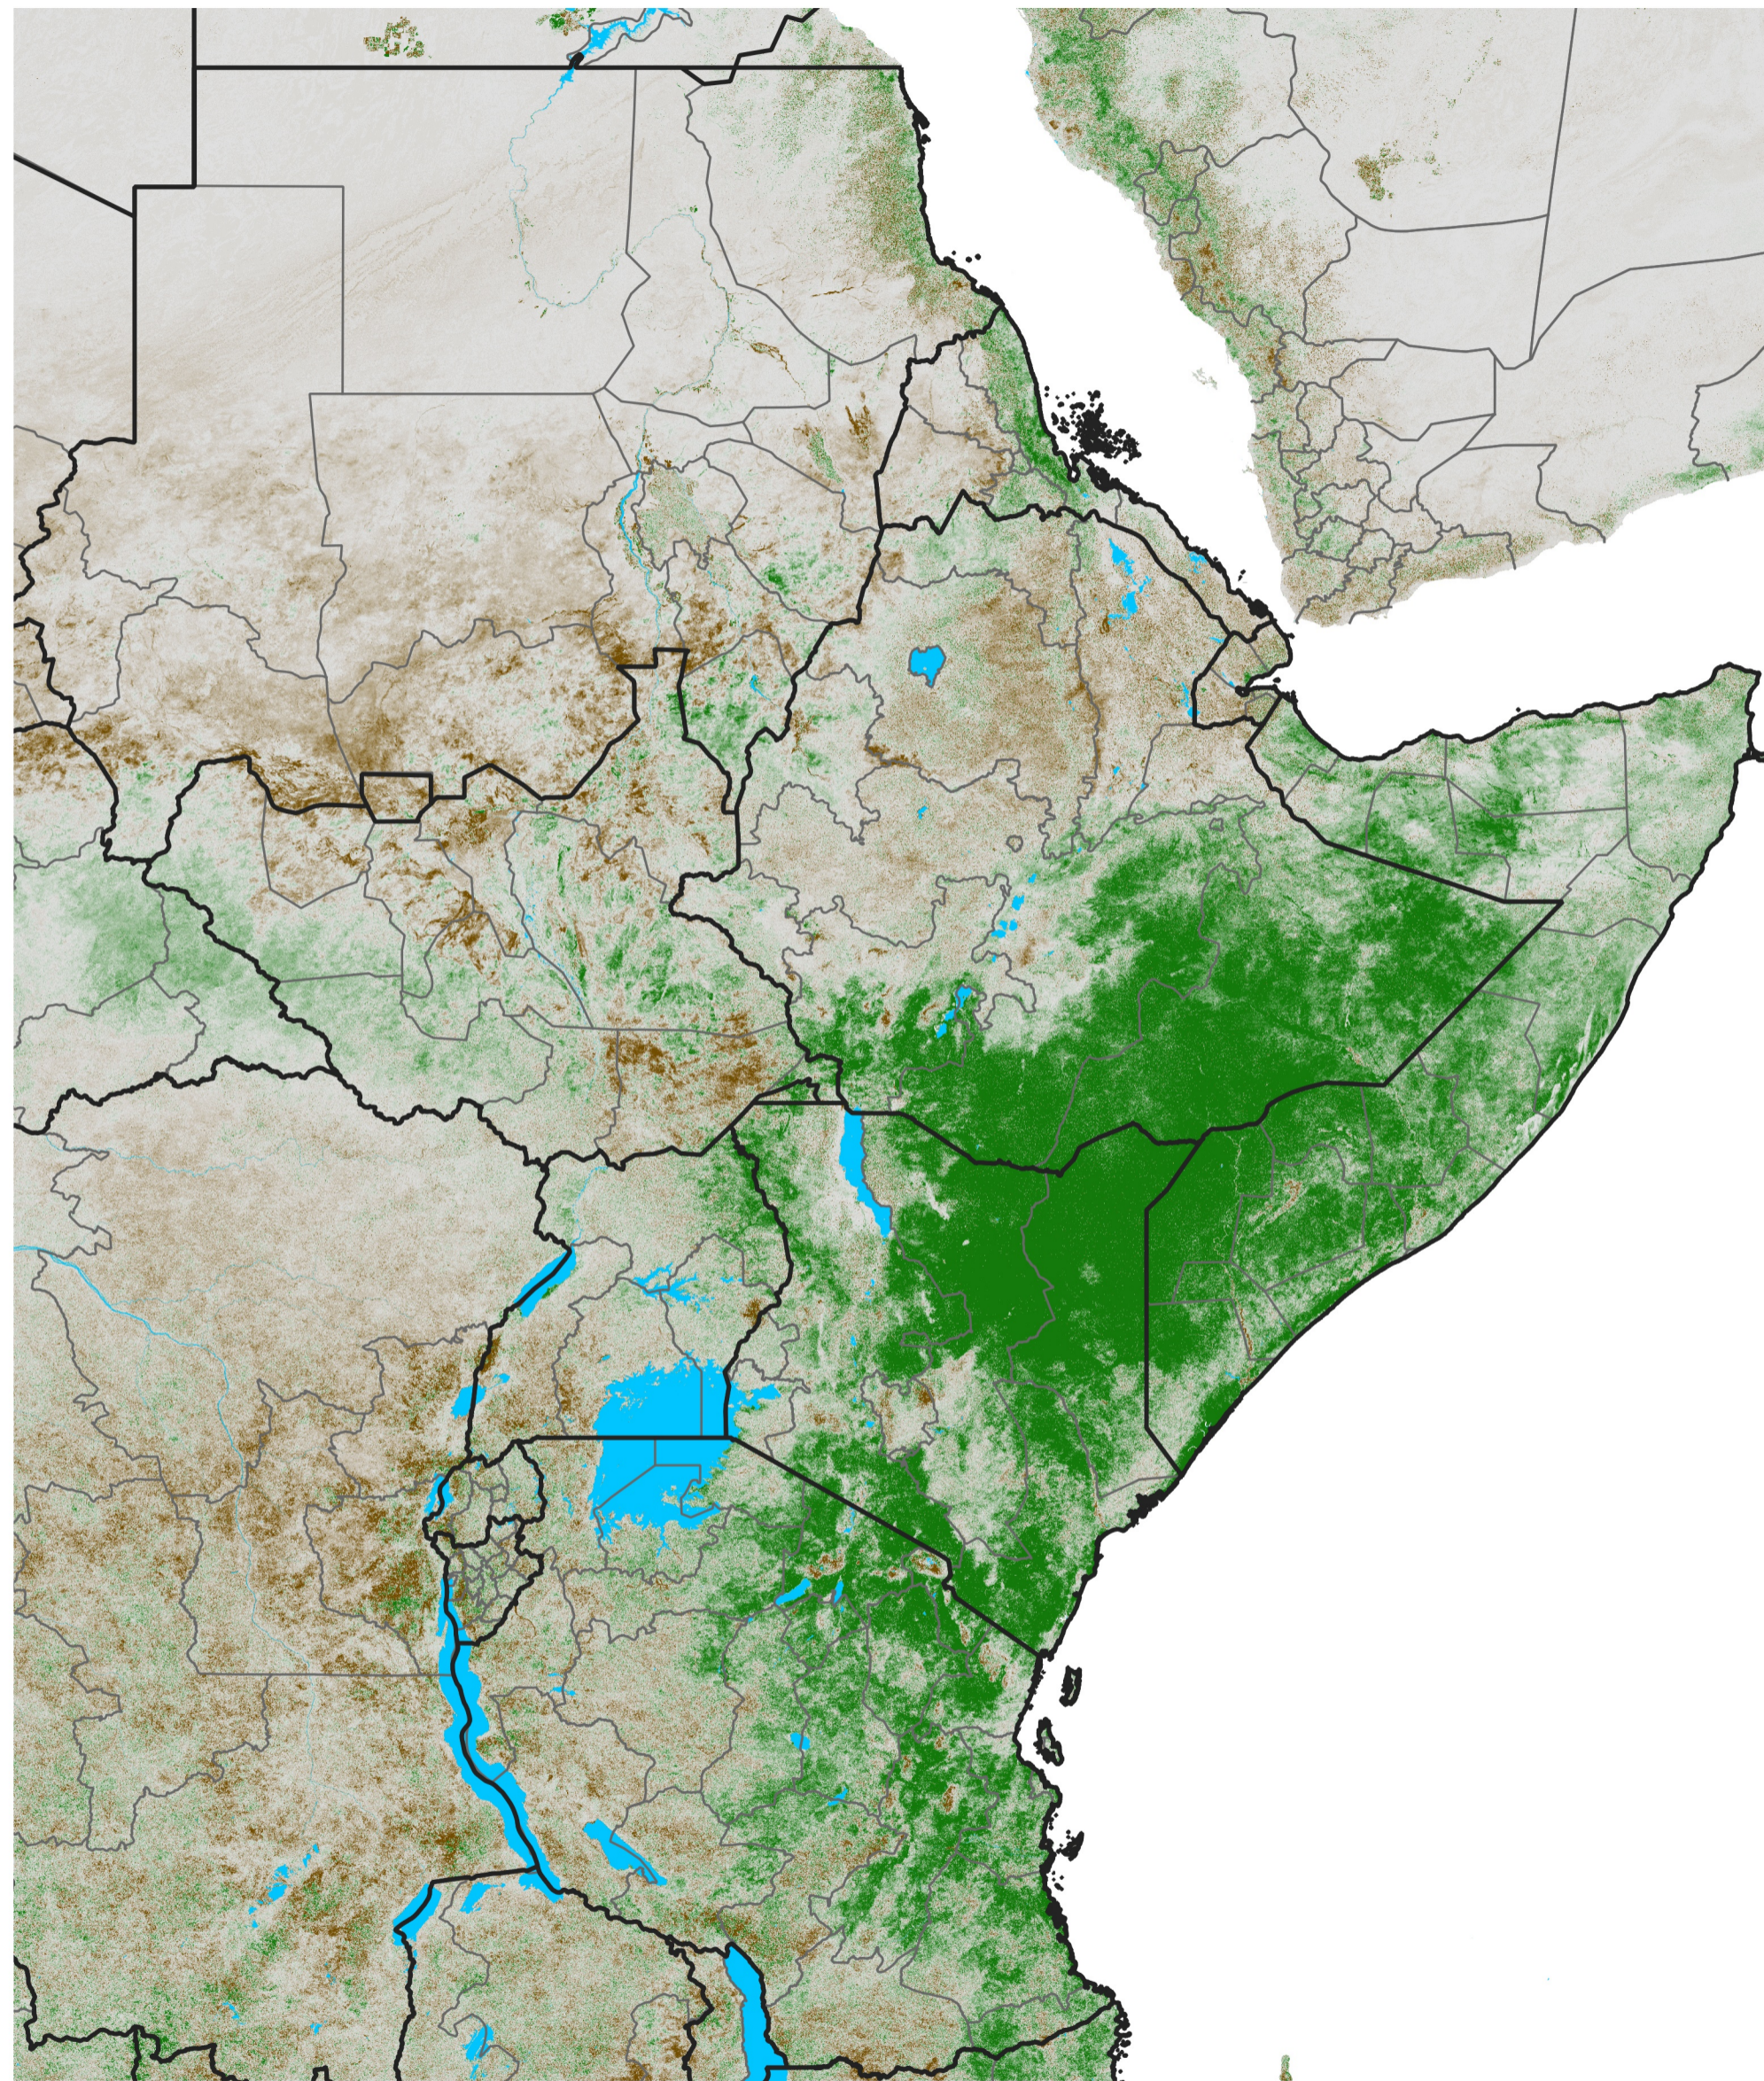

East Africa NDVI Difference

2023 minus 2022

Period 72 / Dec 21 - 31, 2023

NDVI Difference

<math>< -0.3</math> -0.2 -0.1 -0.05 0.05 0.1 0.2 > 0.3

Negative

No Difference

Positive