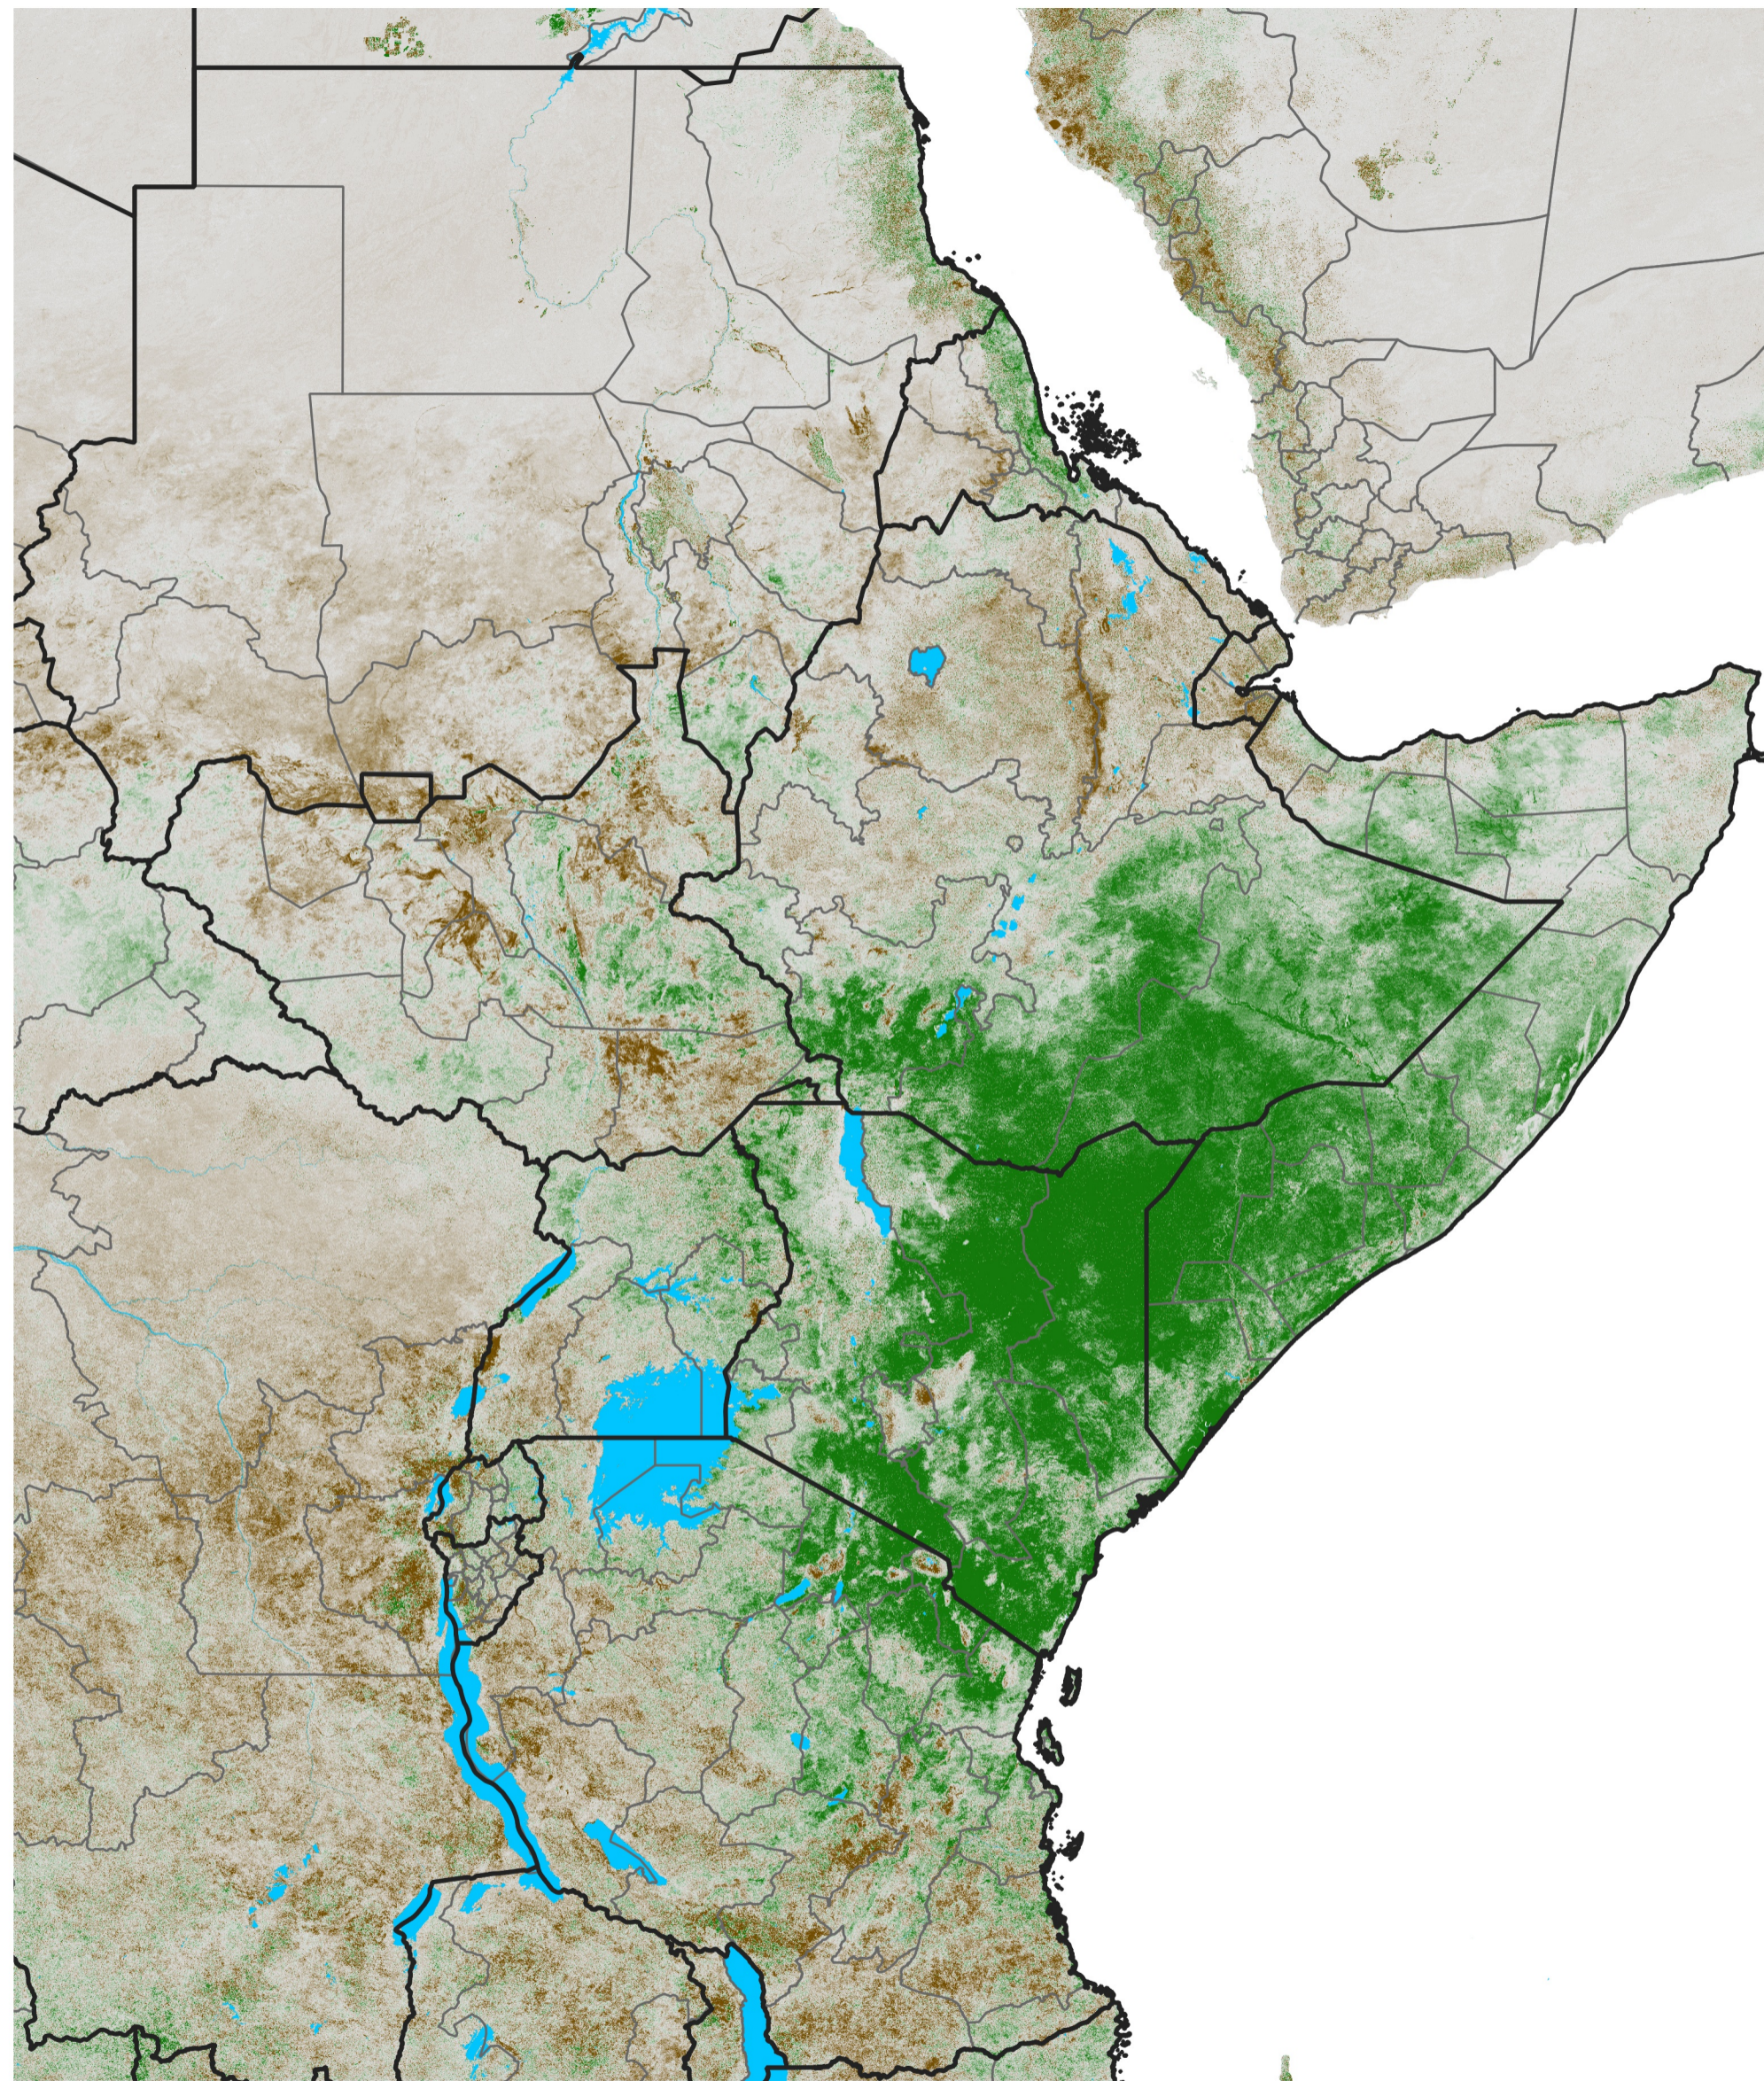

East Africa NDVI Difference

2024 minus 2023

Period 04 / Jan 11 - 20, 2024

NDVI Difference

< -0.3 -0.2 -0.1 -0.05 0.05 0.1 0.2 >0.3

Negative

No Difference

Positive