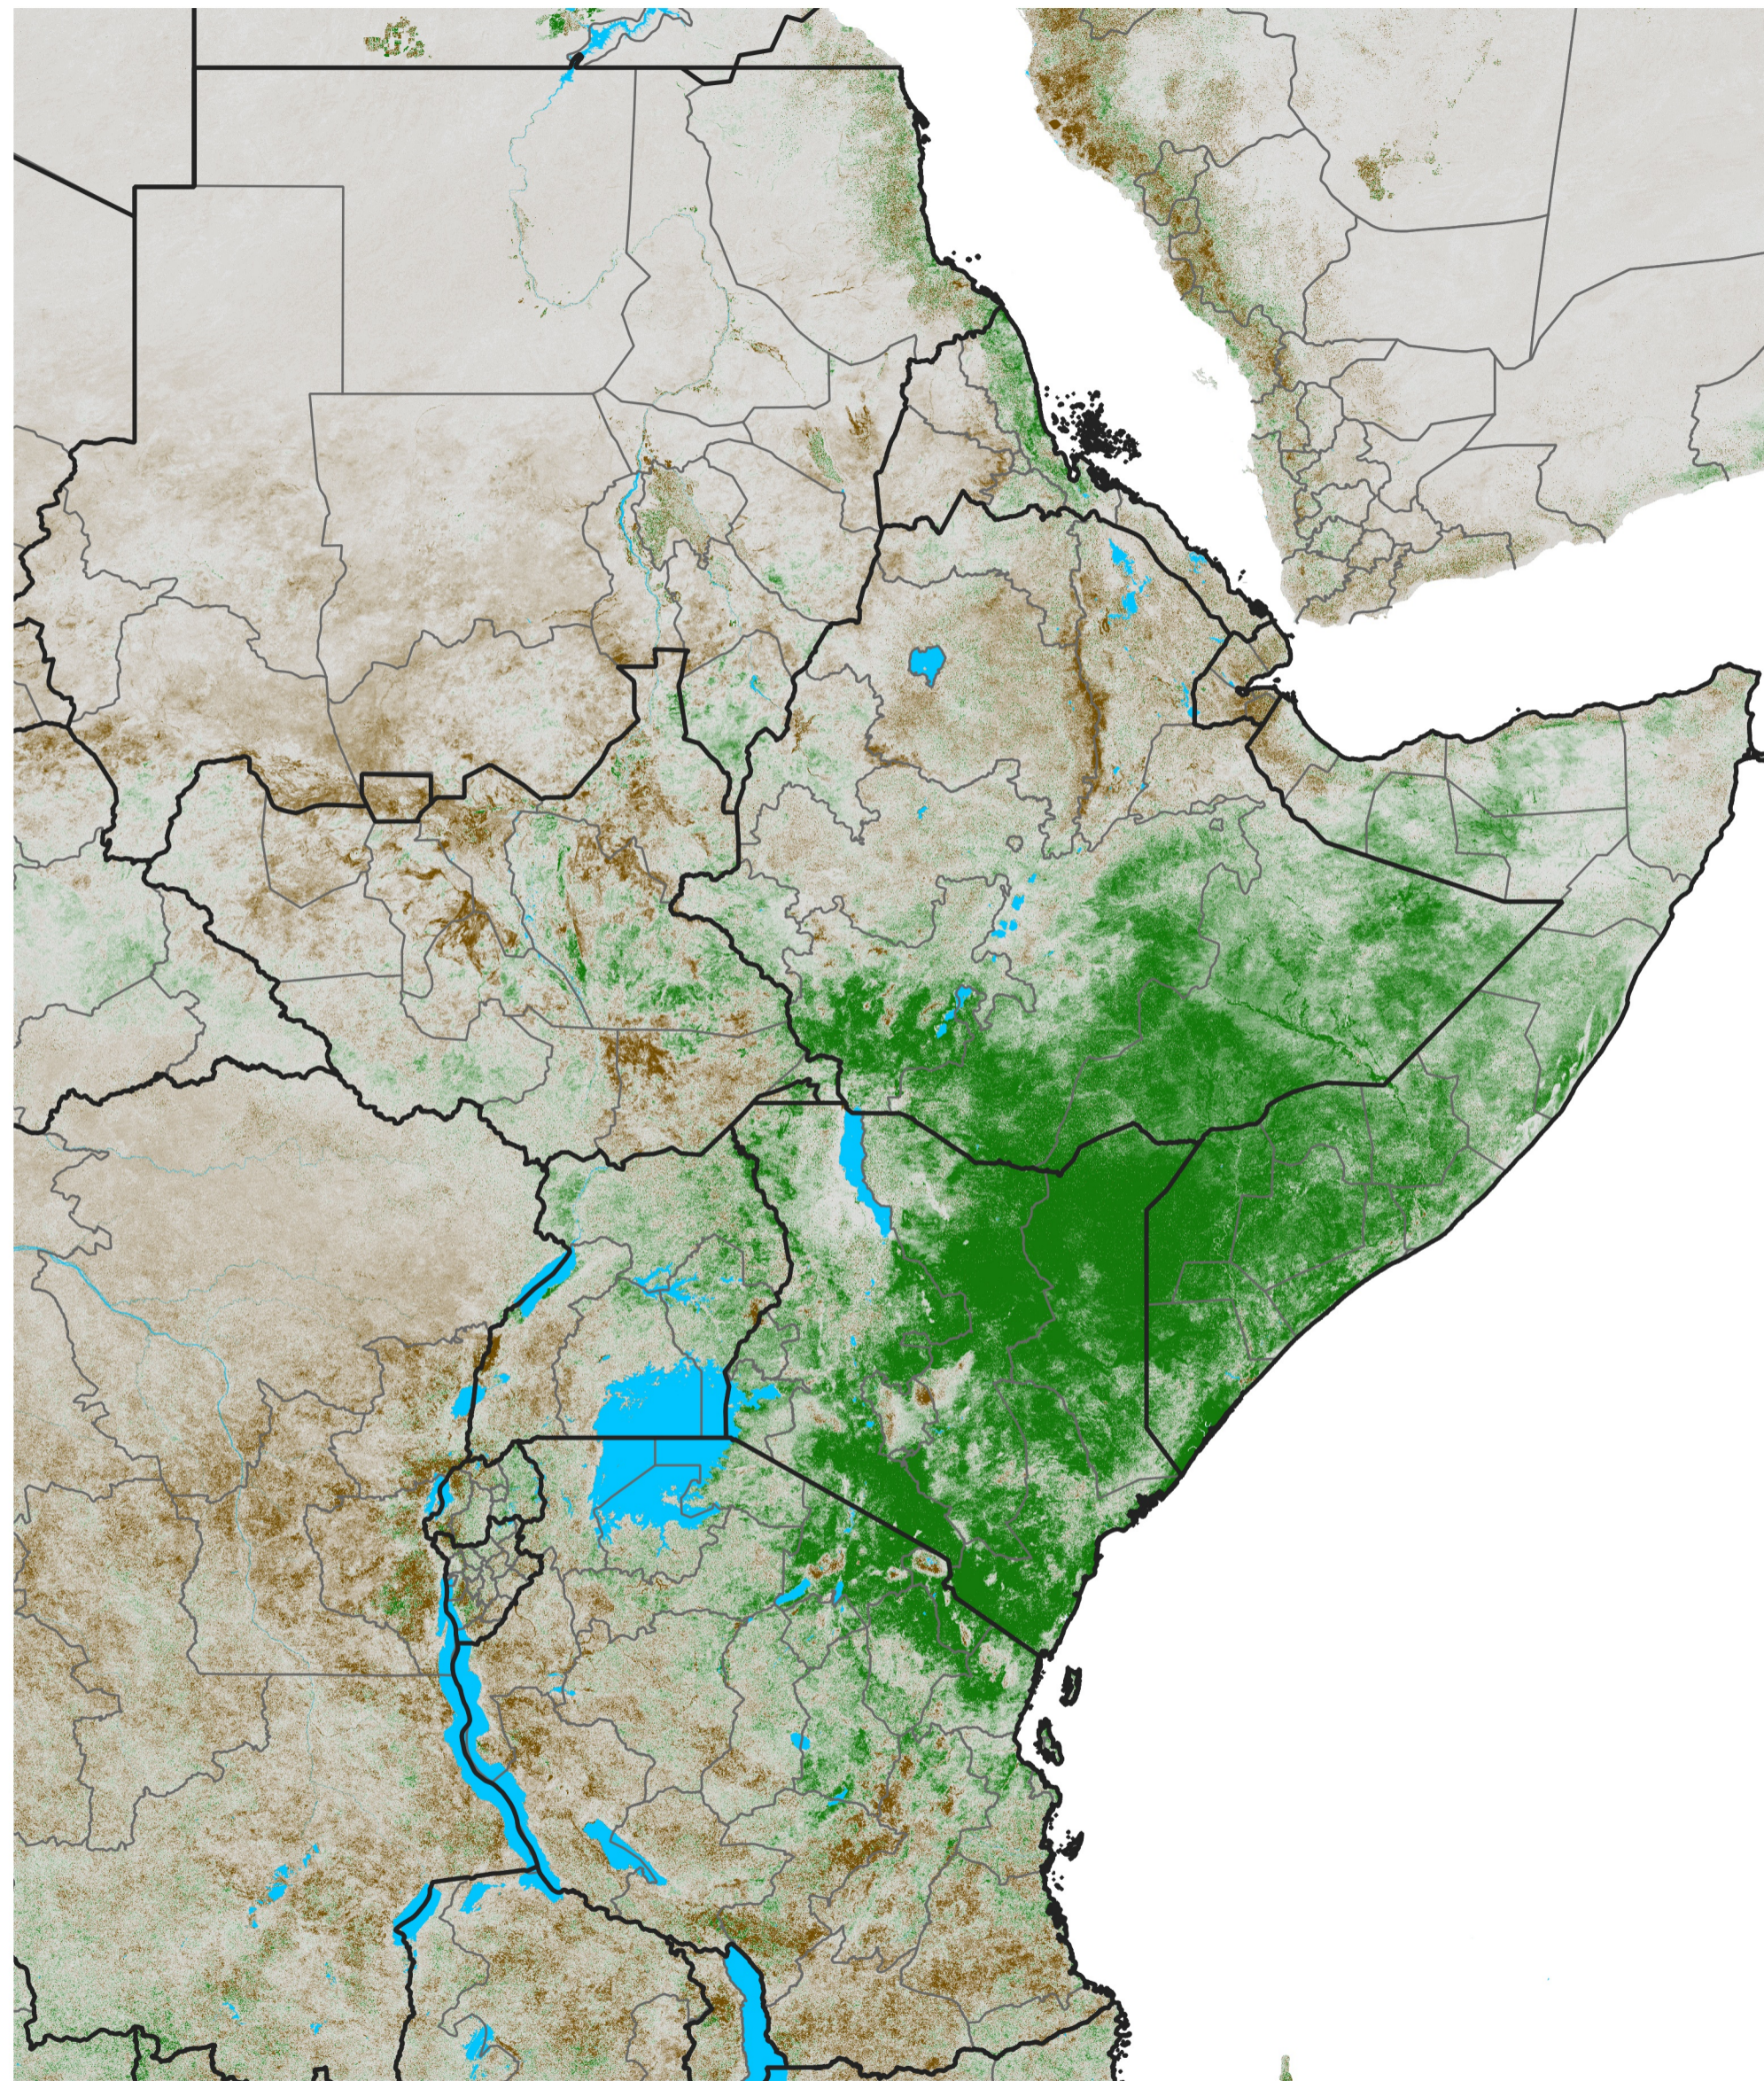

East Africa NDVI Difference

2024 minus 2023

Period 05 / Jan 16 - 25, 2024

NDVI Difference

< -0.3 -0.2 -0.1 -0.05 0.05 0.1 0.2 >0.3

Negative

No Difference

Positive