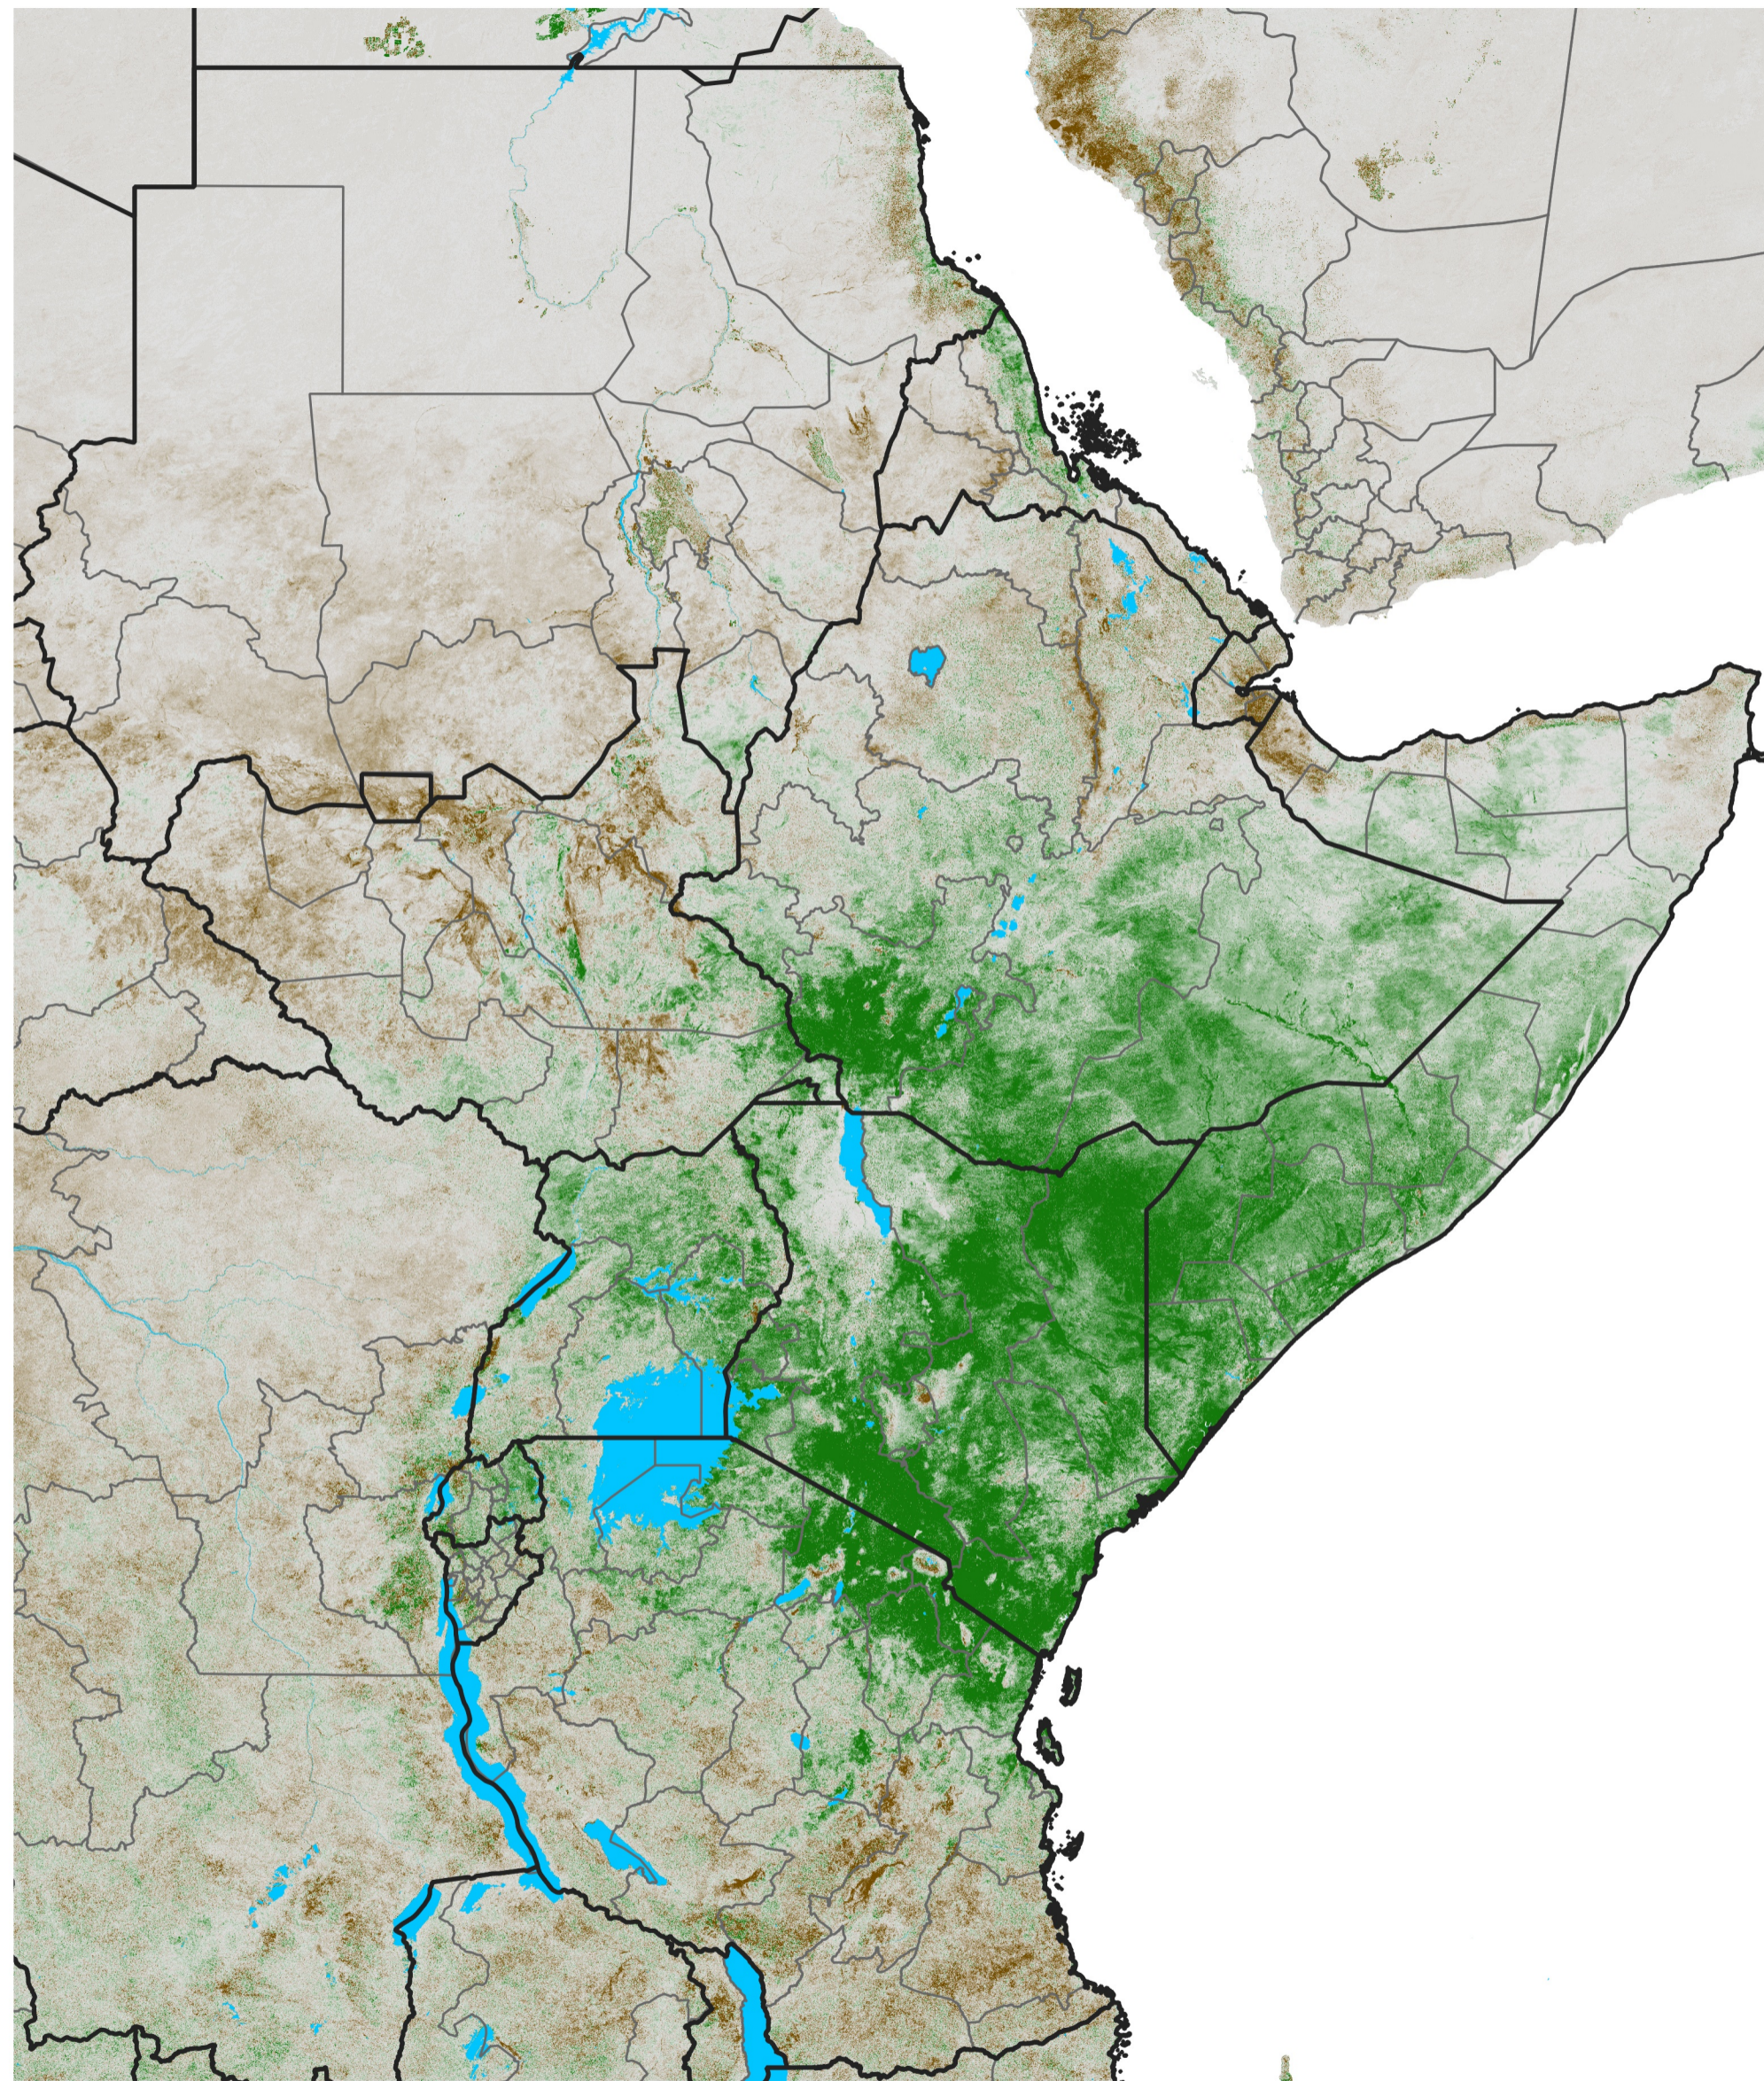

East Africa NDVI Difference

2024 minus 2023

Period 09 / Feb 06 - 15, 2024

NDVI Difference

< -0.3 -0.2 -0.1 -0.05 0.05 0.1 0.2 >0.3

Negative

No Difference

Positive