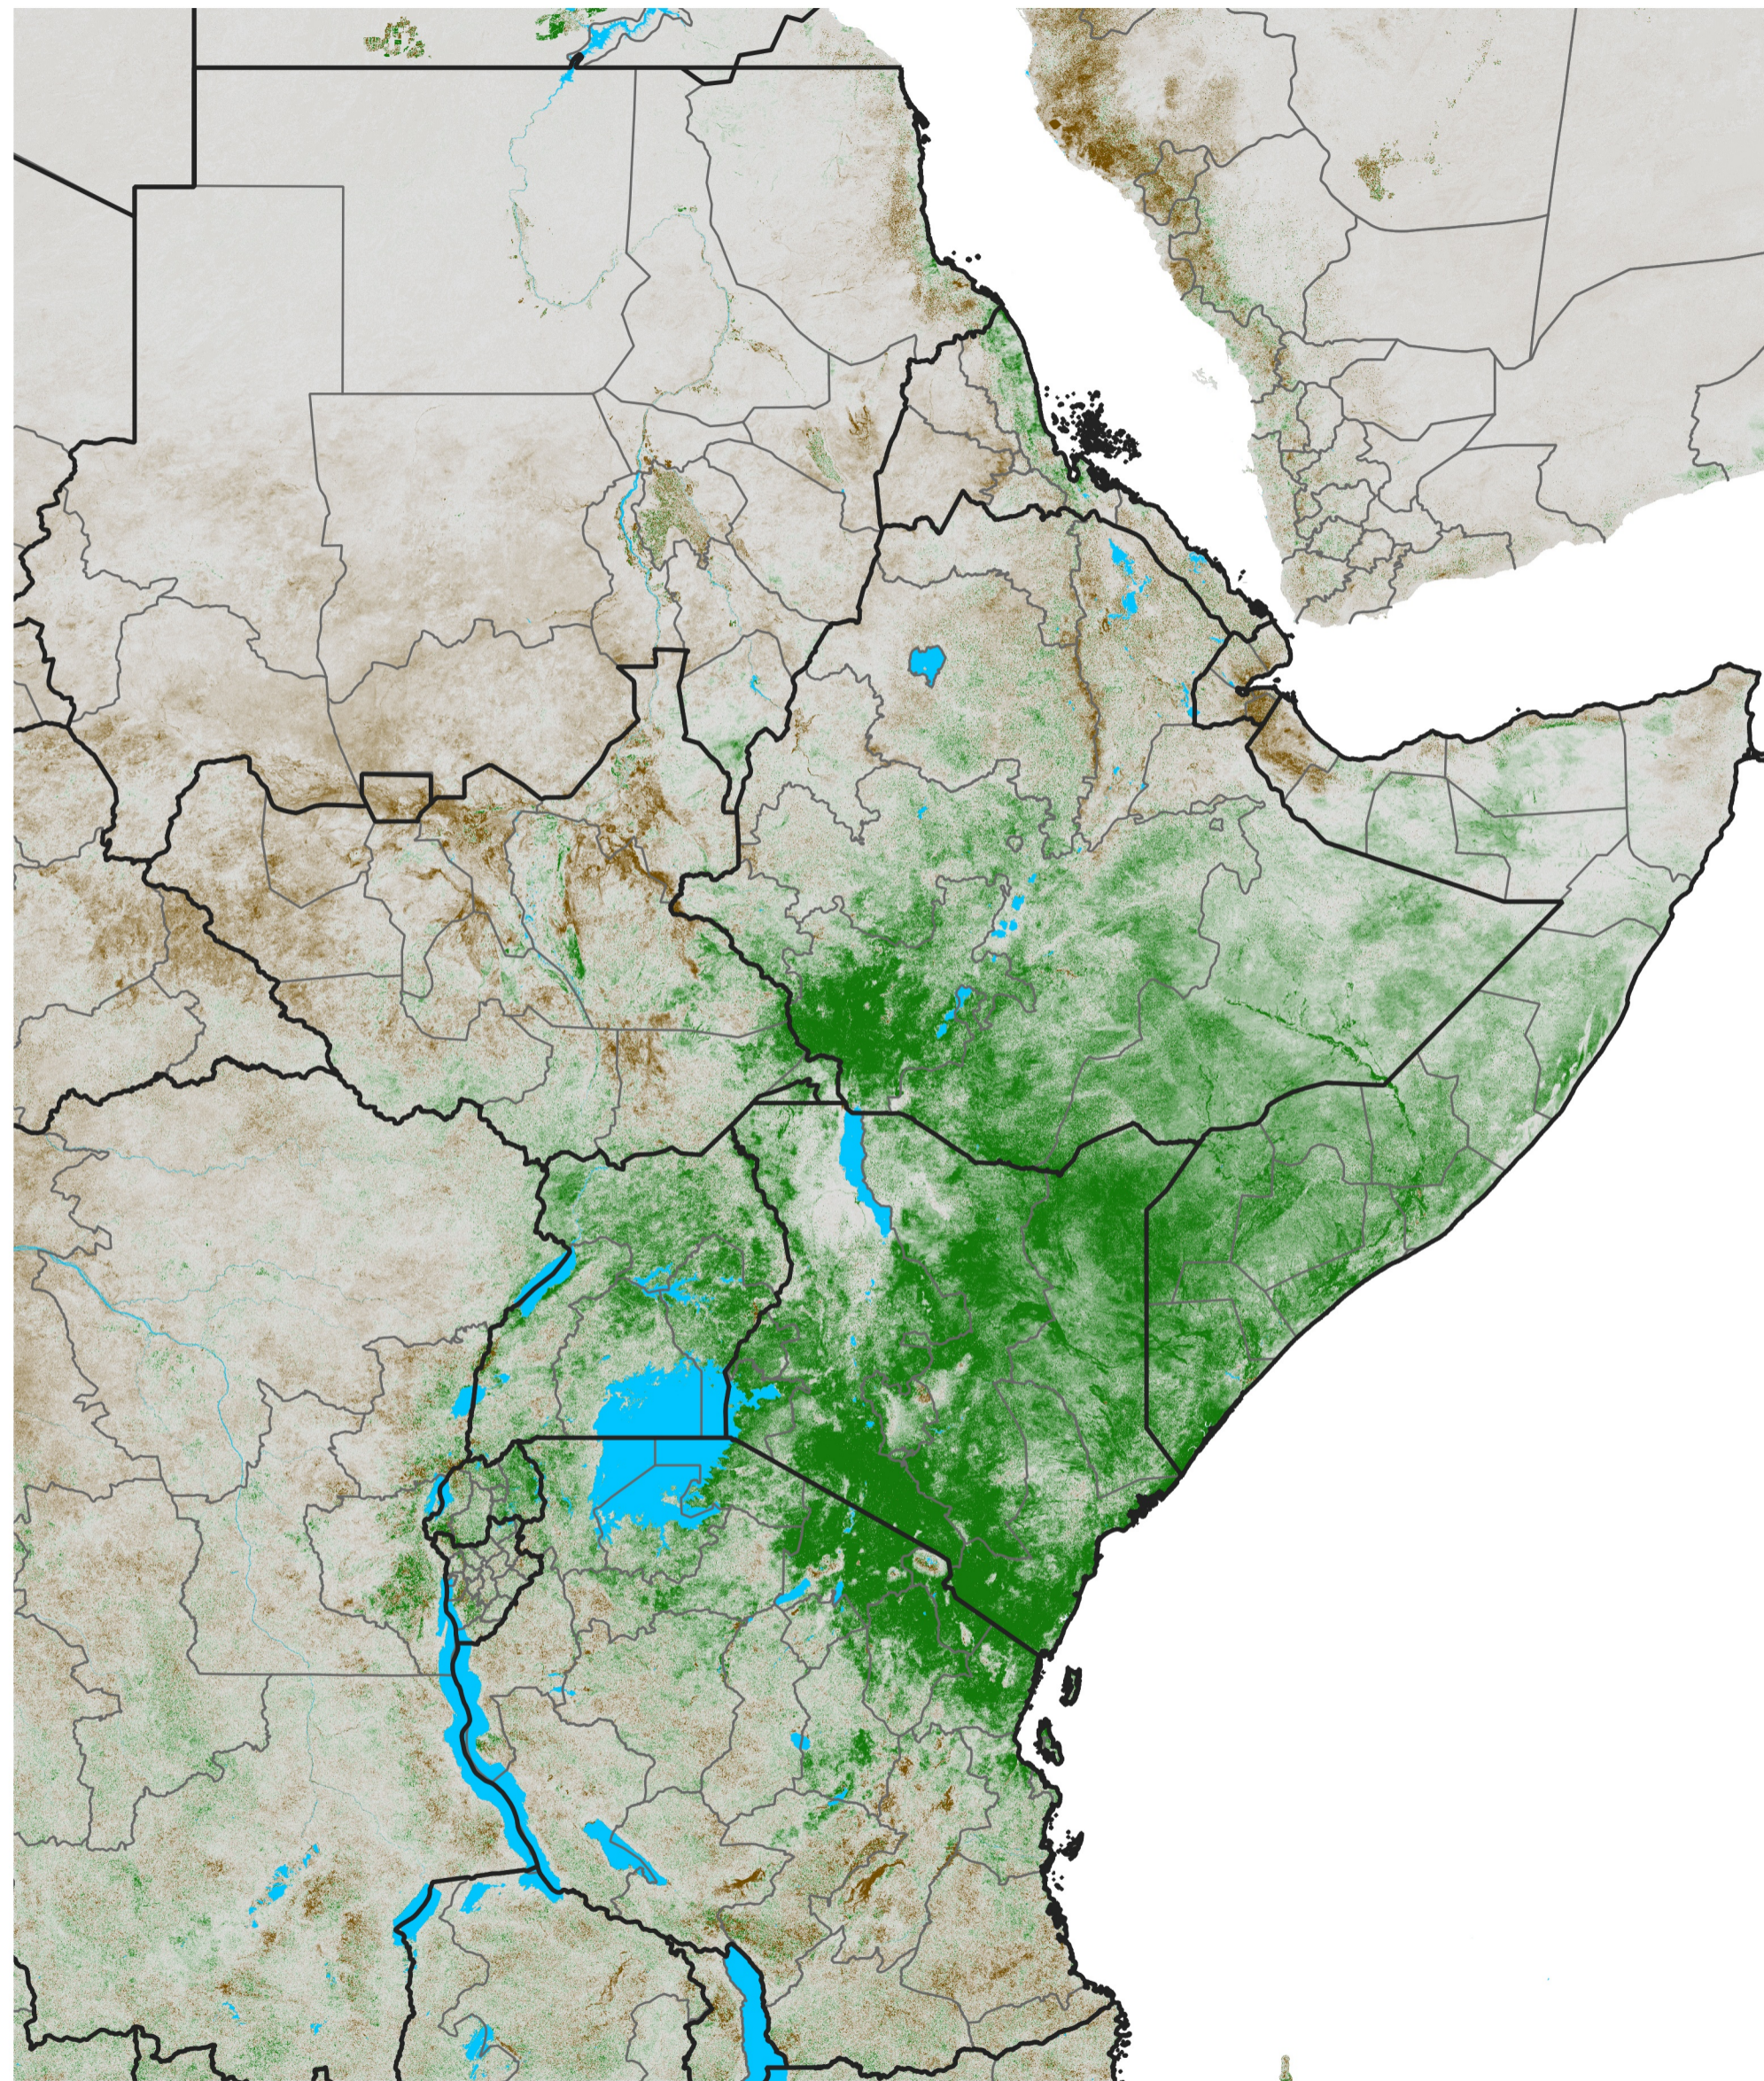

# East Africa NDVI Difference

2024 minus 2023

Period 11 / Feb 16 - 25, 2024

## NDVI Difference

< -0.3   -0.2   -0.1   -0.05   0.05   0.1   0.2   >0.3

Negative

No Difference

Positive