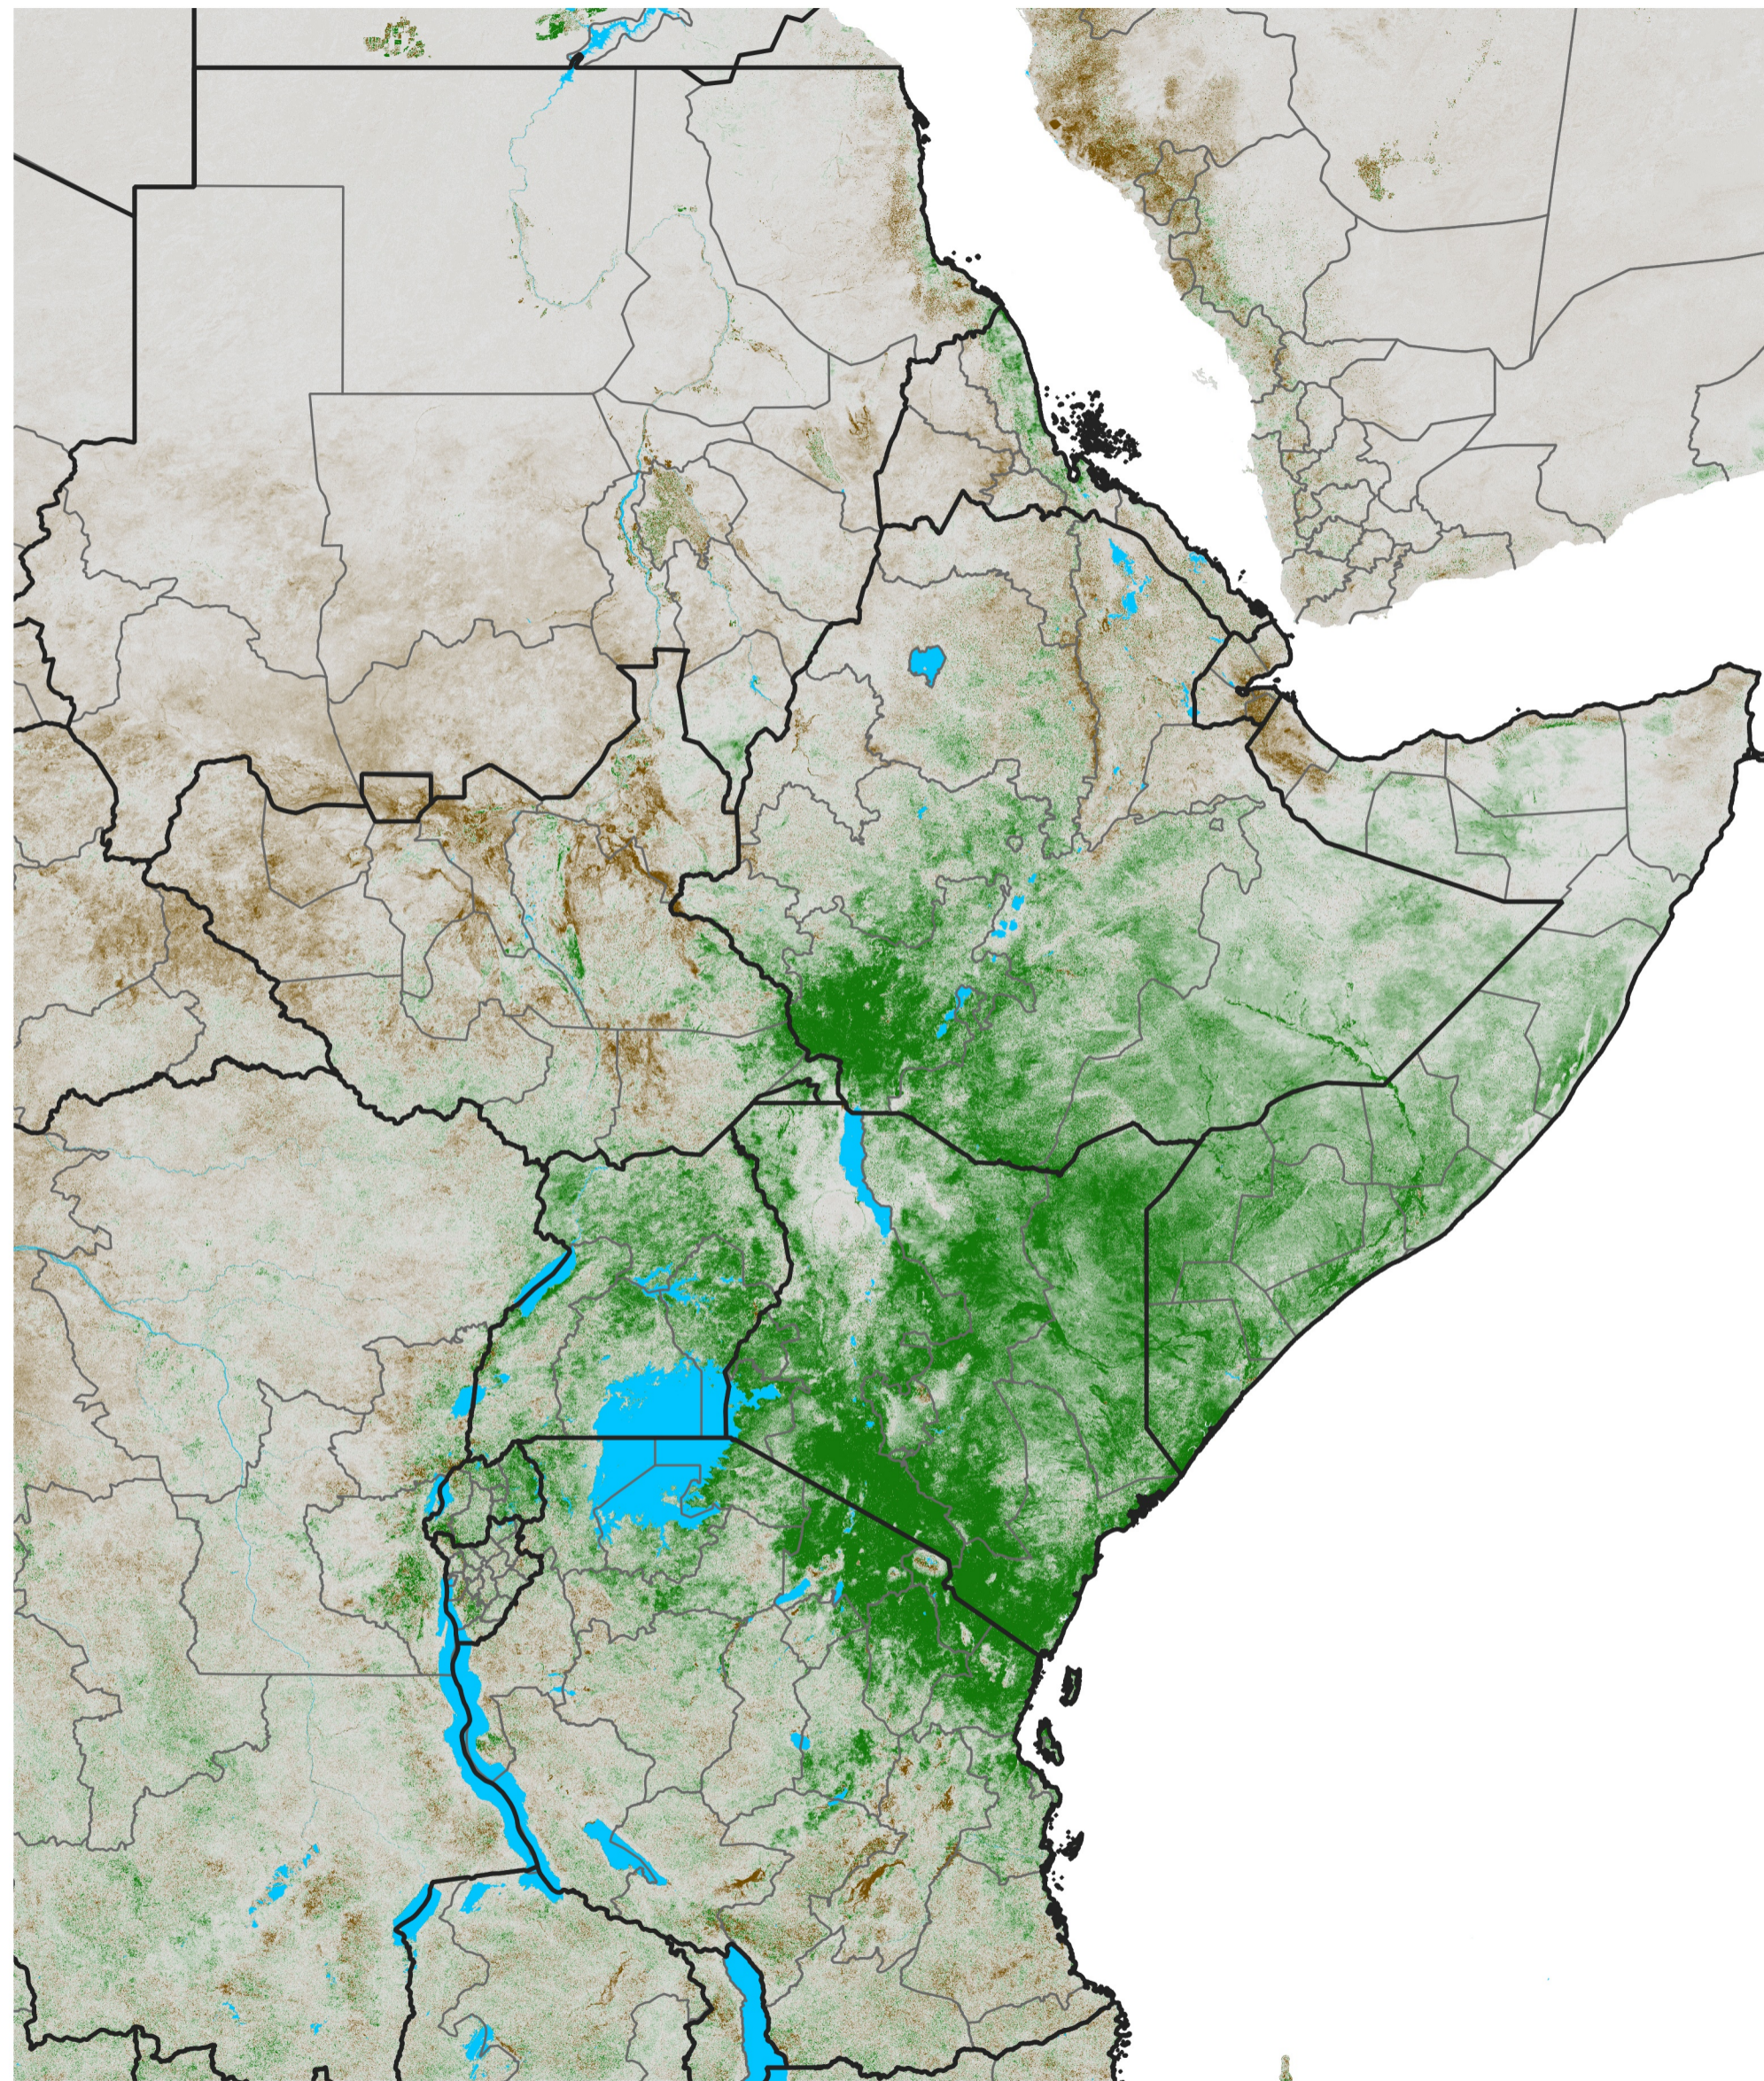

# East Africa NDVI Difference

2024 minus 2023

Period 12 / Feb 21 - 29, 2024

## NDVI Difference

< -0.3   -0.2   -0.1   -0.05   0.05   0.1   0.2   >0.3

Negative

No Difference

Positive