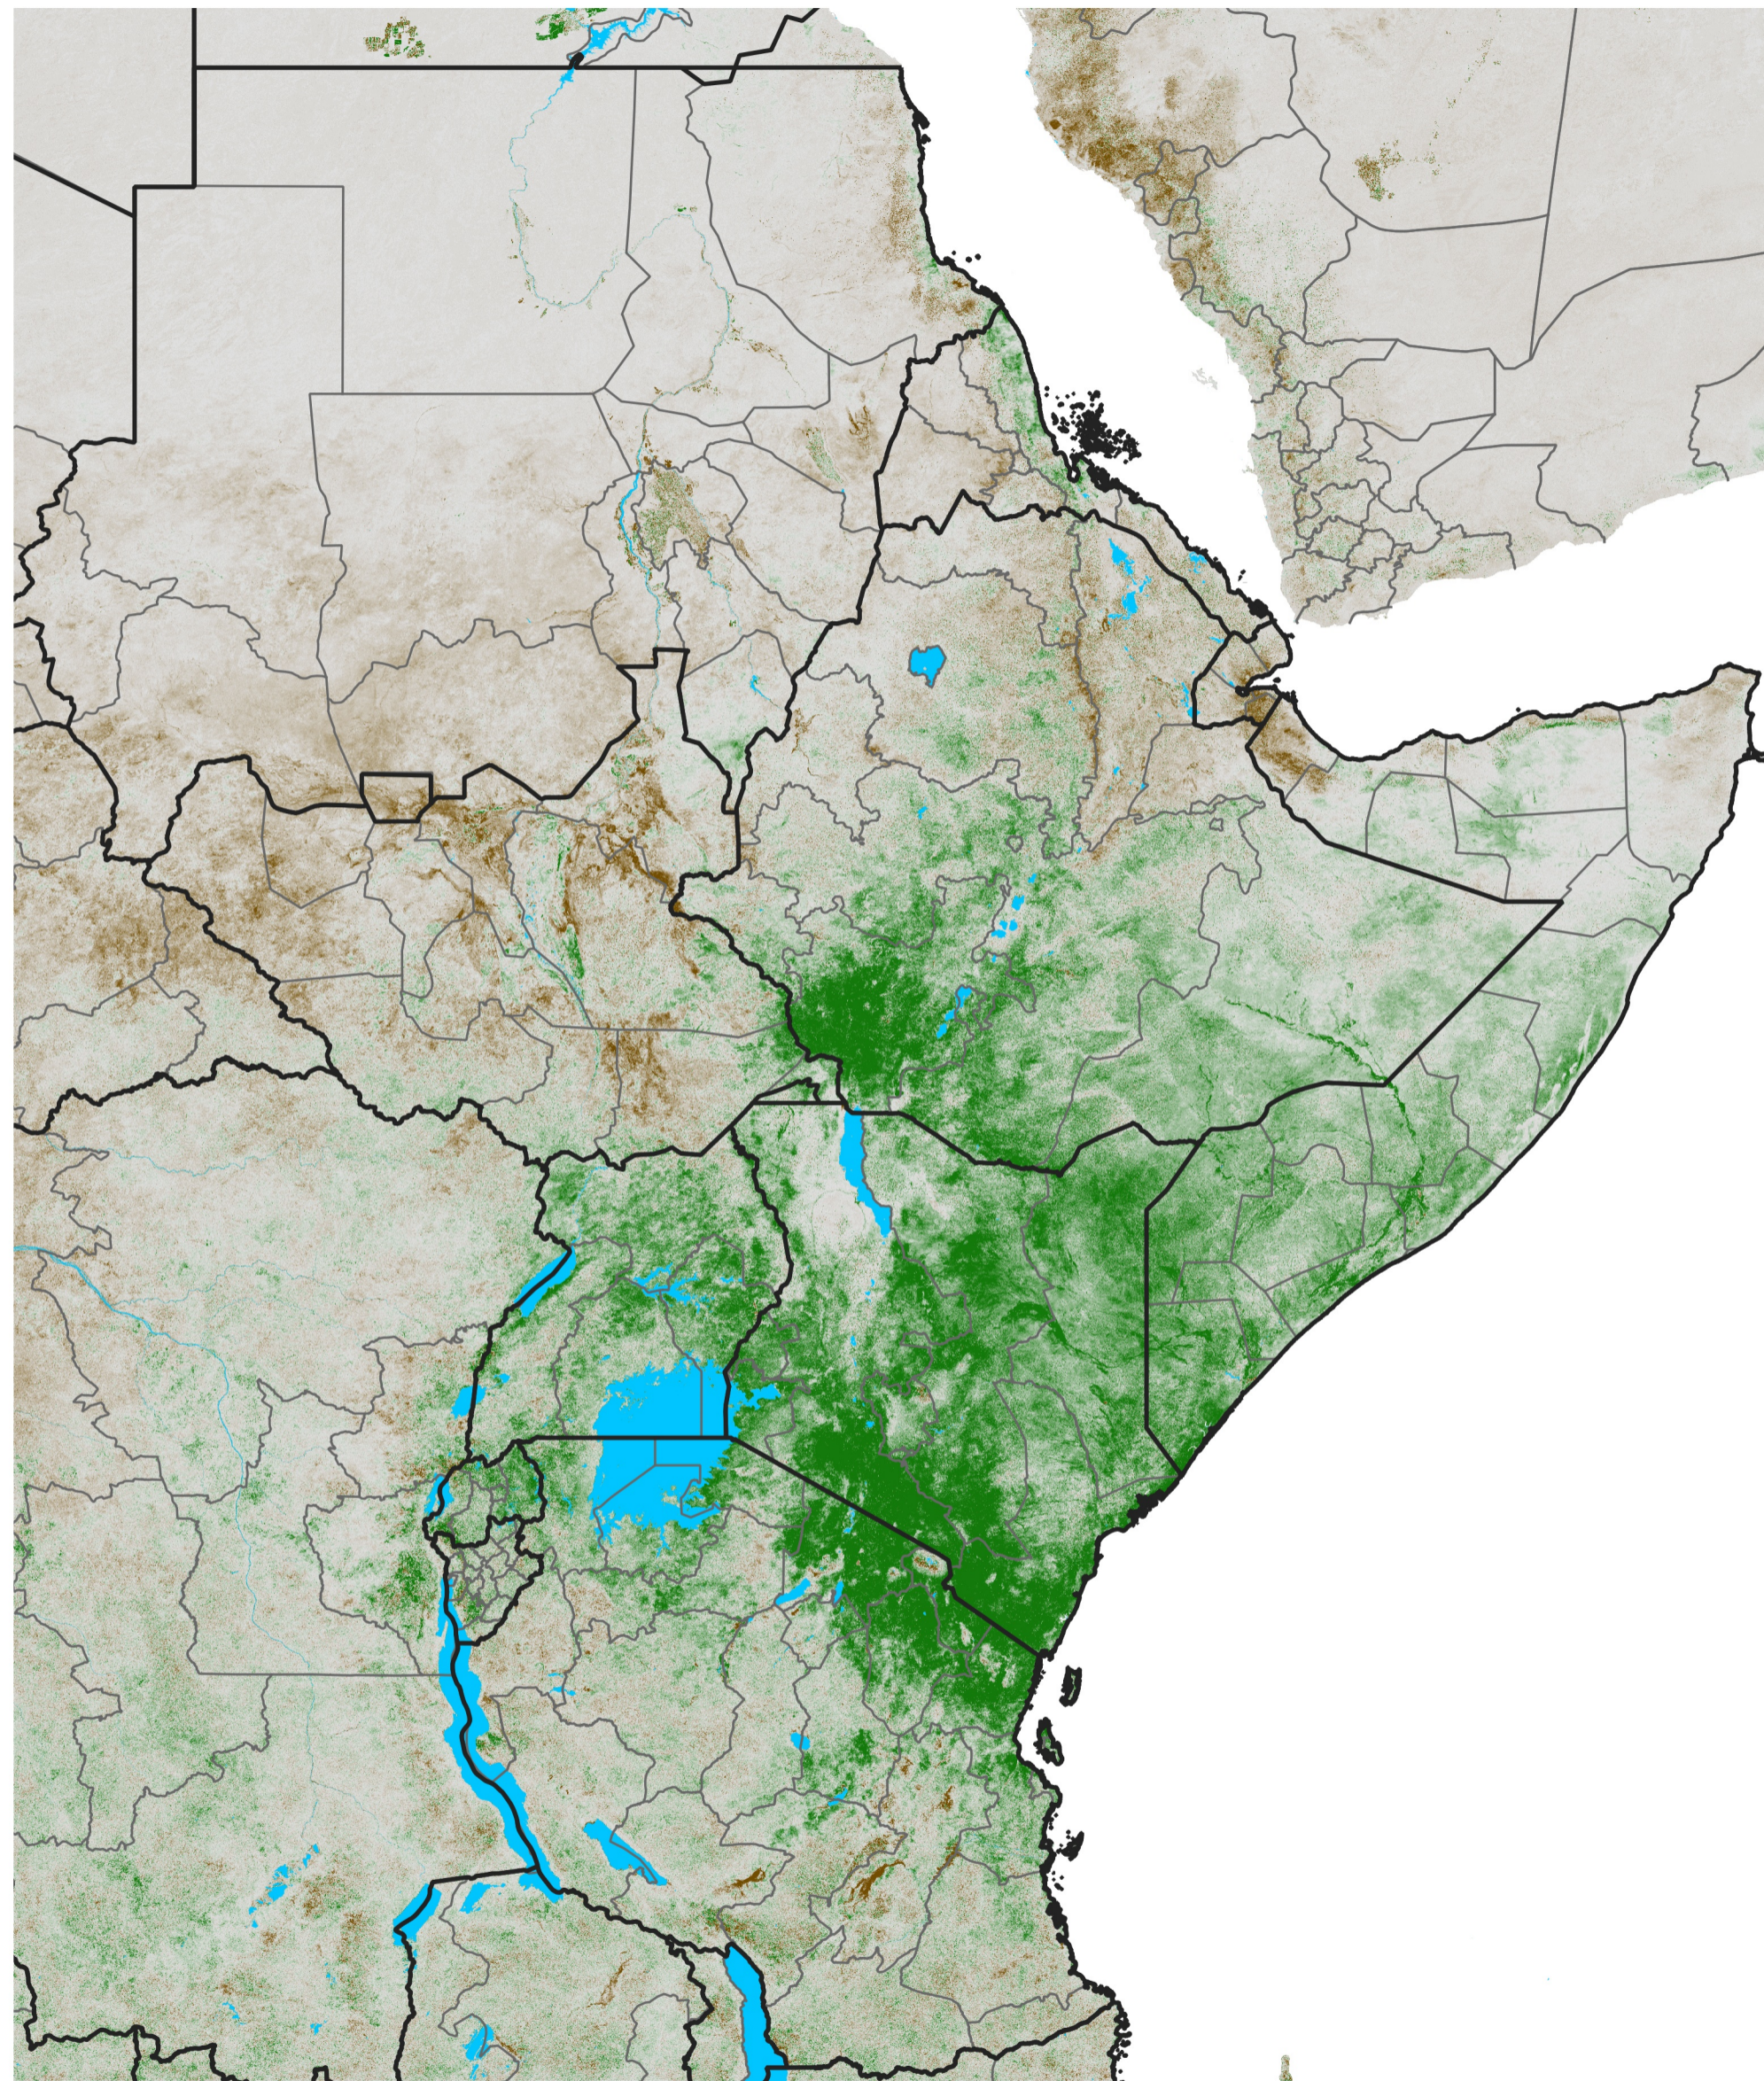

# East Africa NDVI Difference

2024 minus 2023

Period 13 / Feb 26 - Mar 05, 2024

## NDVI Difference

< -0.3   -0.2   -0.1   -0.05   0.05   0.1   0.2   >0.3

Negative

No Difference

Positive