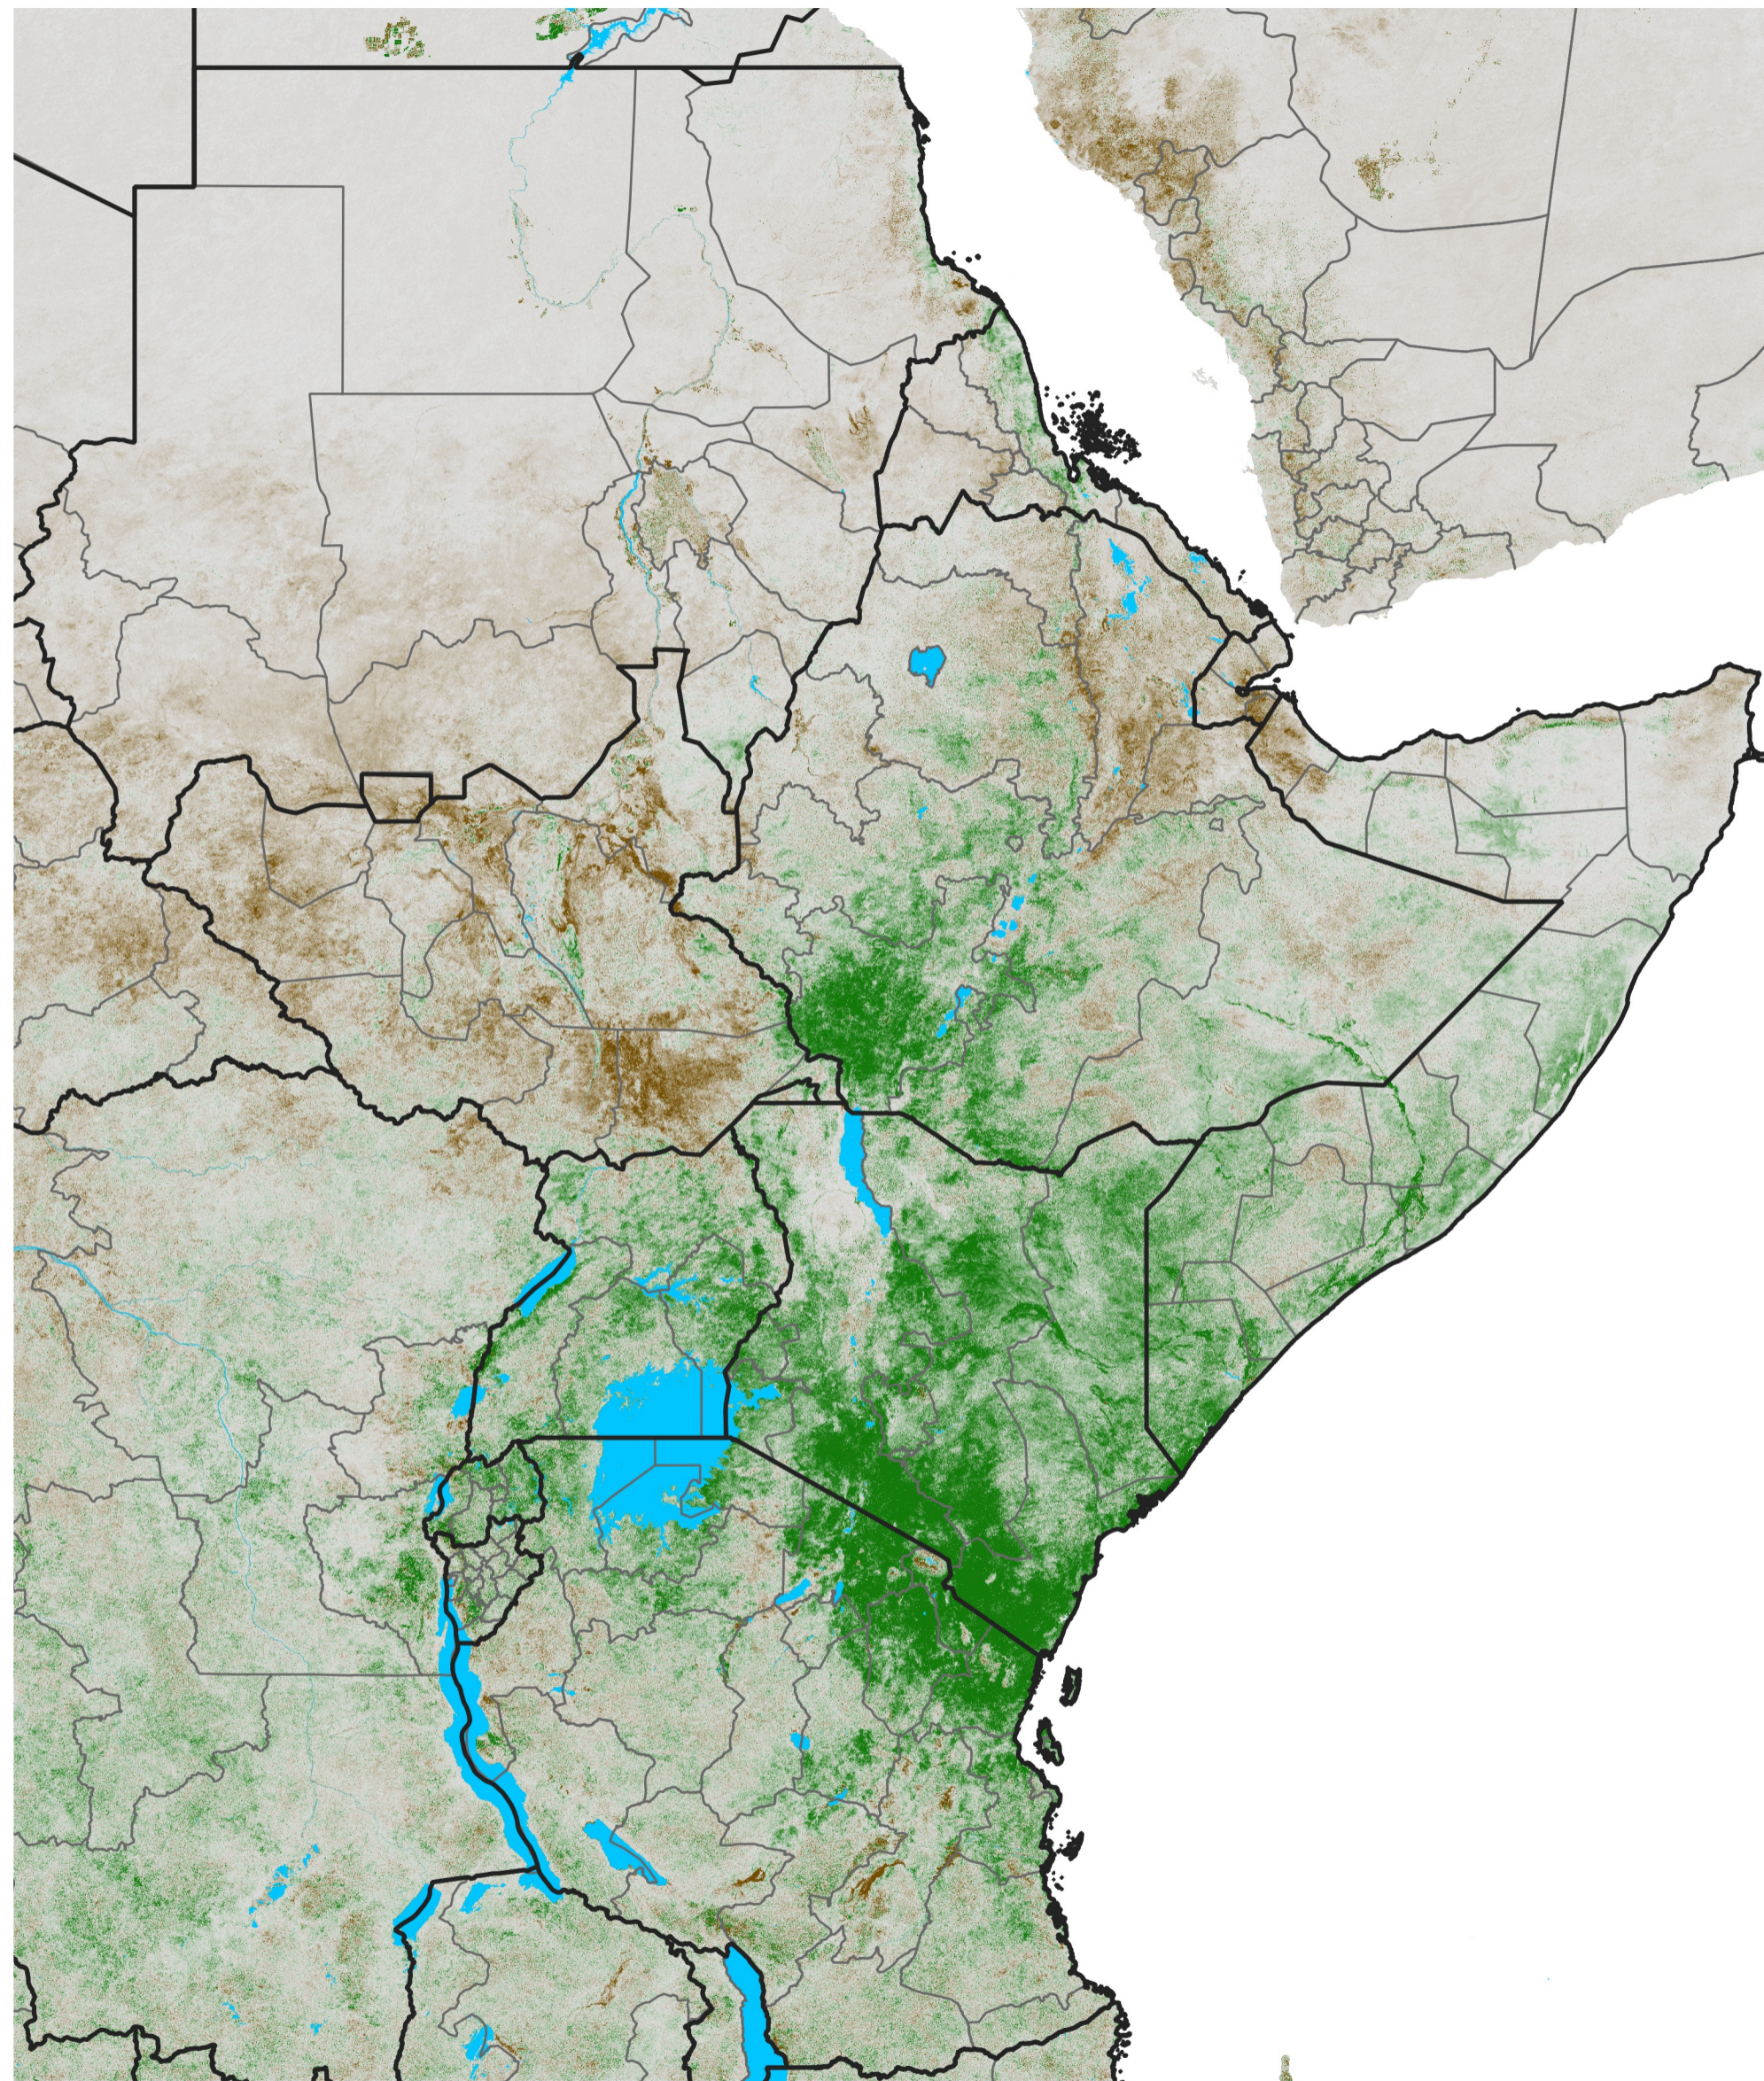

East Africa NDVI Difference

2024 minus 2023

Period 15 / Mar 06 - 15, 2024

NDVI Difference

< -0.3 -0.2 -0.1 -0.05 0.05 0.1 0.2 >0.3

Negative

No Difference

Positive