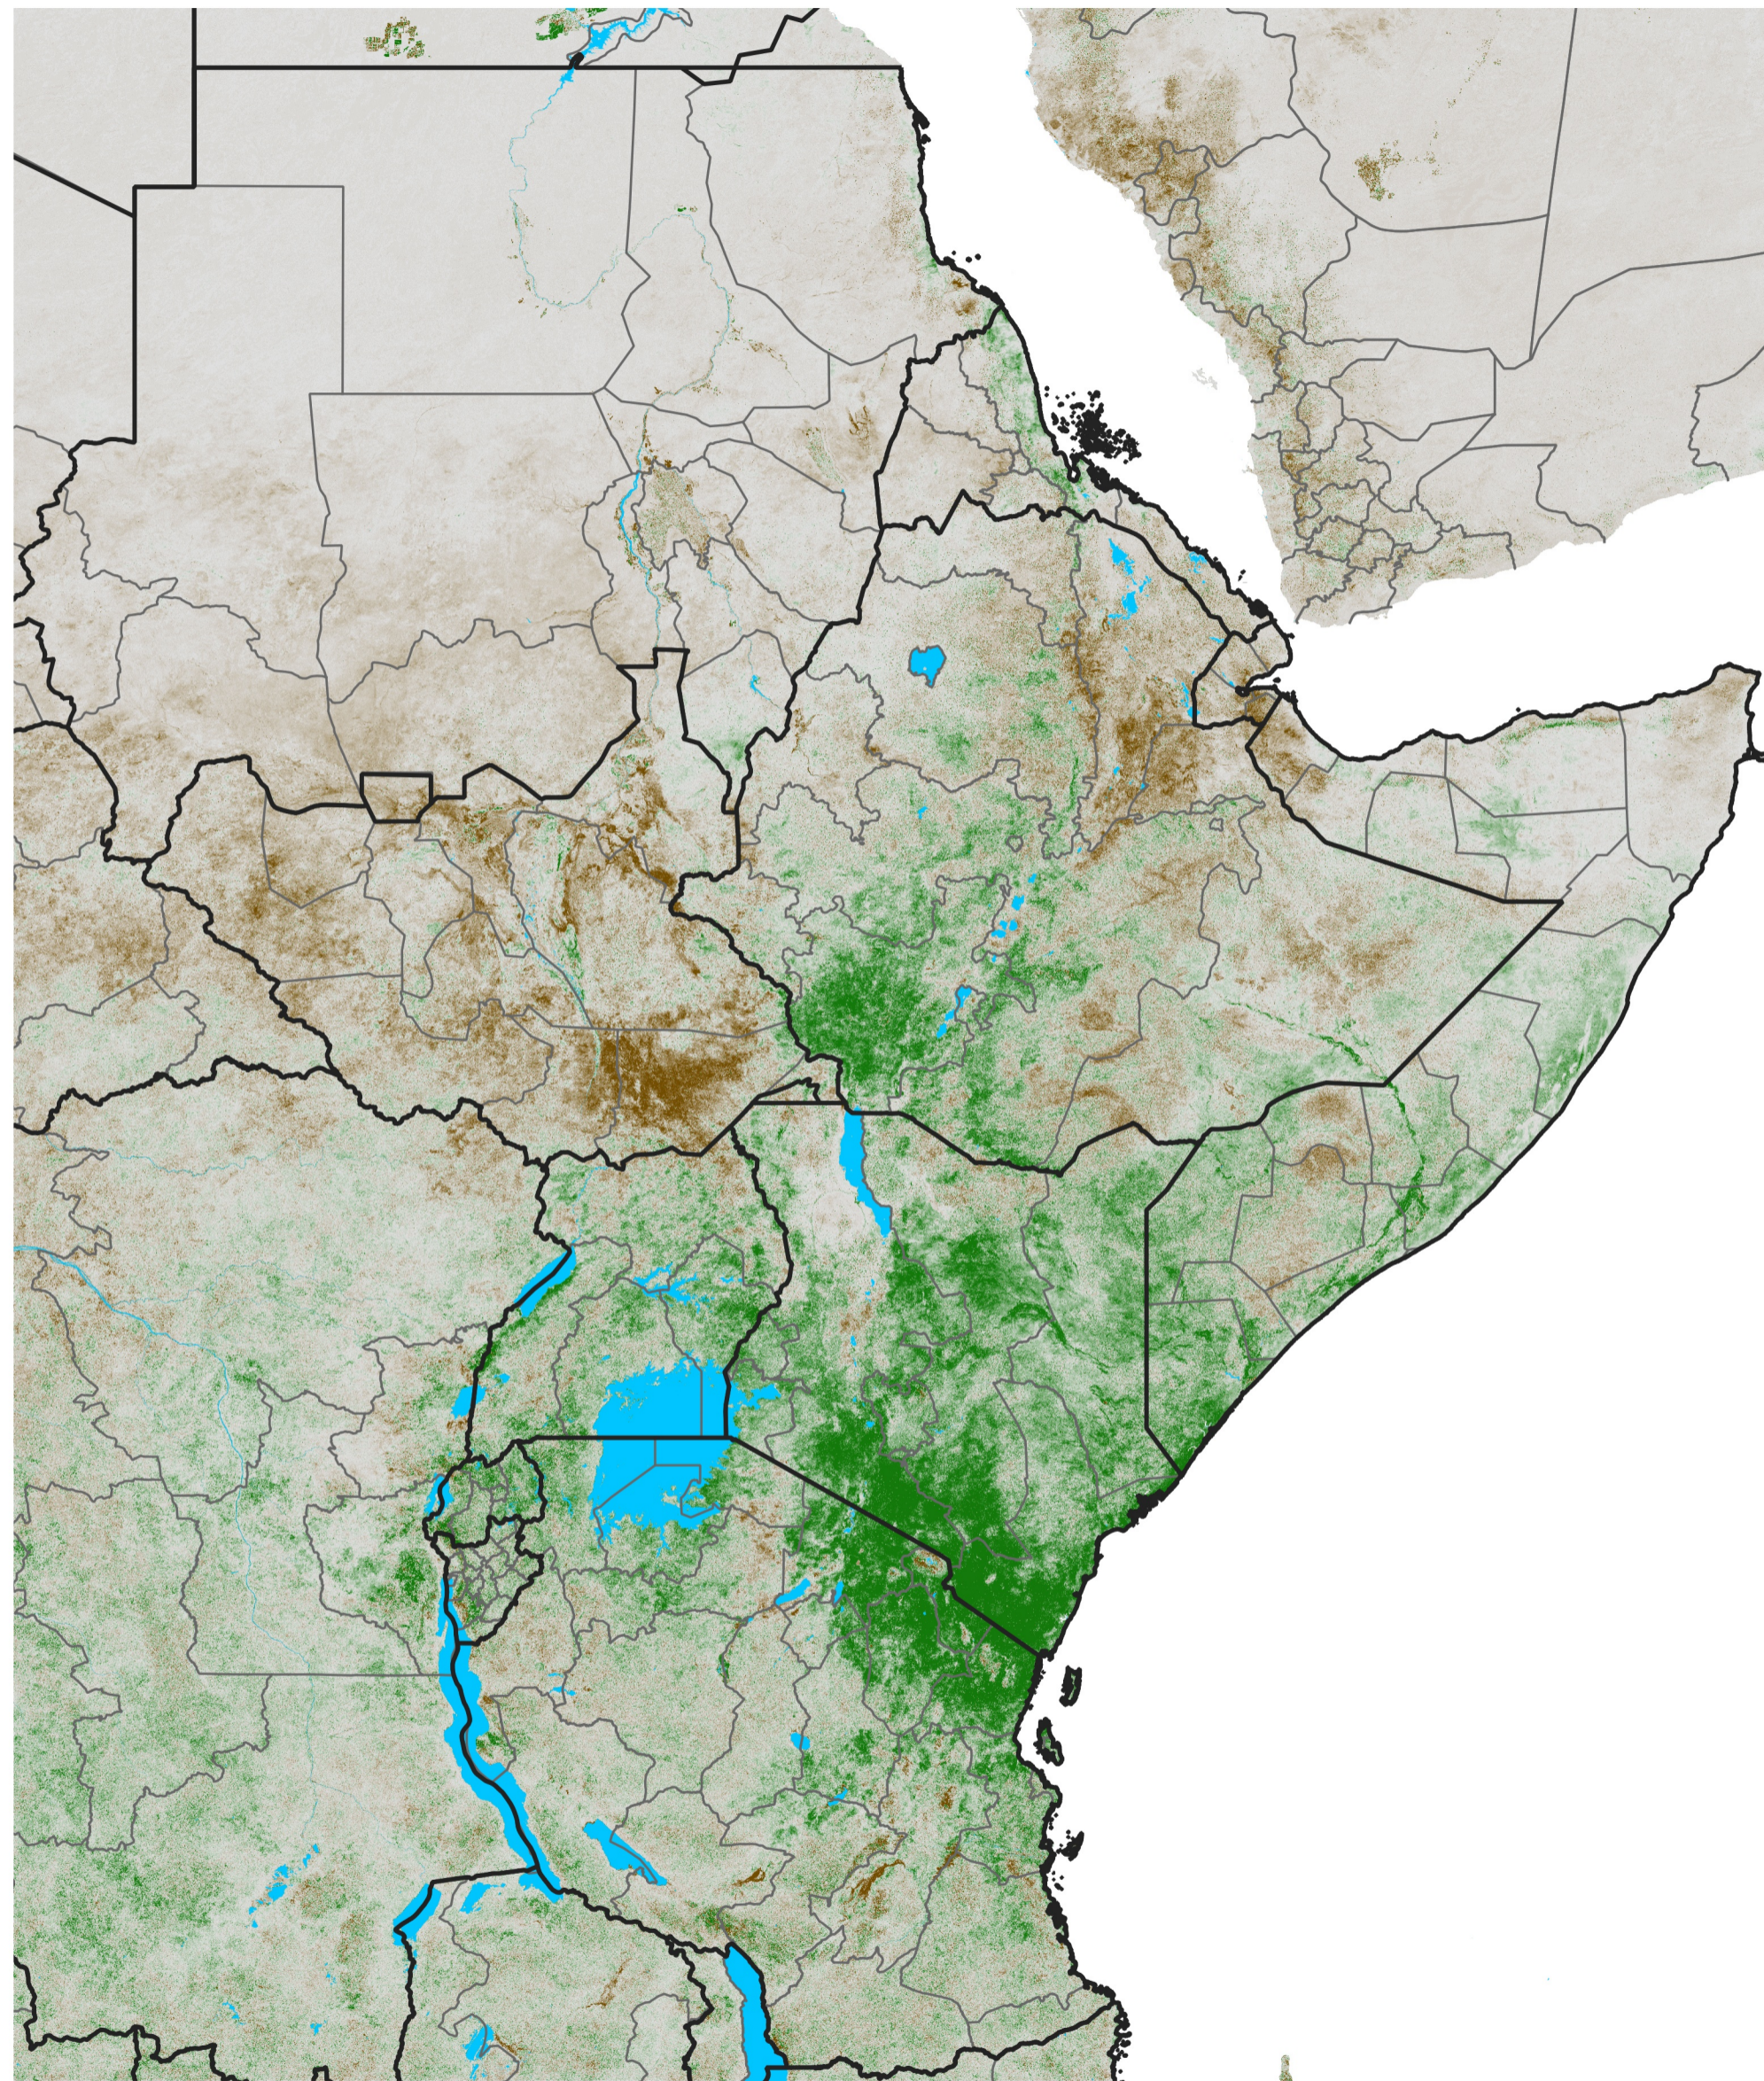

East Africa NDVI Difference

2024 minus 2023

Period 16 / Mar 11 - 20, 2024

NDVI Difference

< -0.3 -0.2 -0.1 -0.05 0.05 0.1 0.2 >0.3

Negative

No Difference

Positive