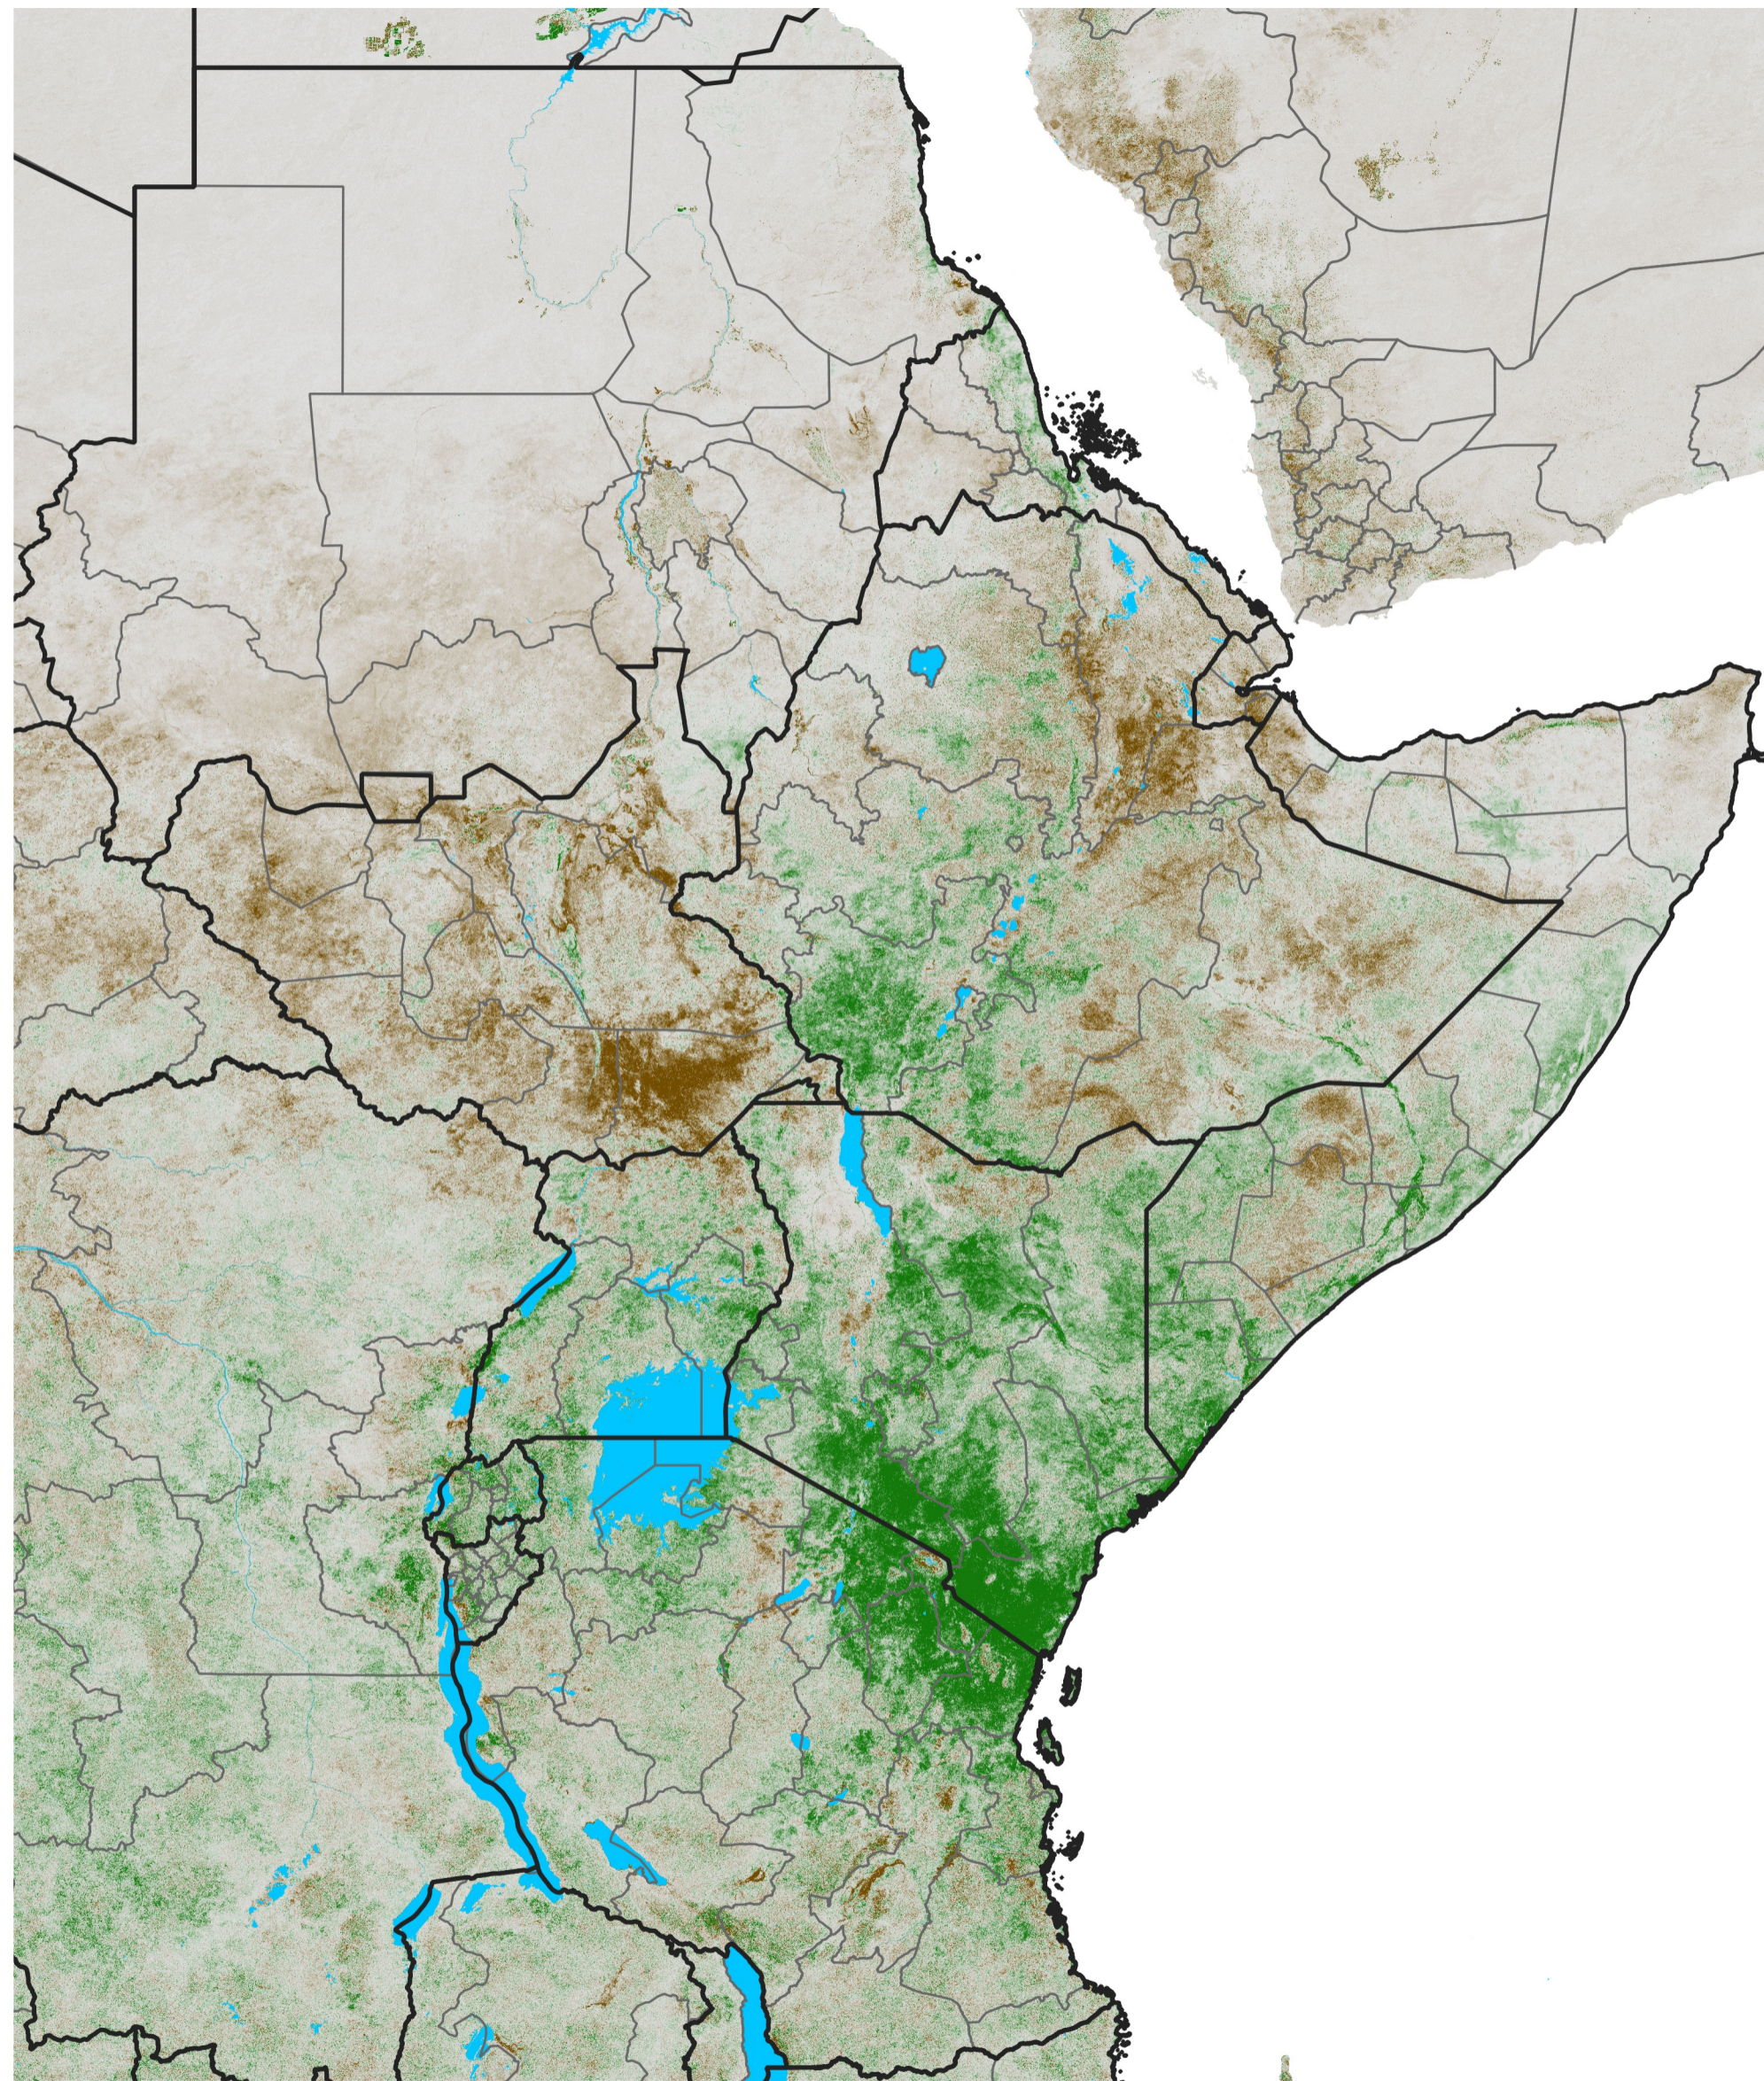

# East Africa NDVI Difference

2024 minus 2023

Period 17 / Mar 16 - 25, 2024

## NDVI Difference

< -0.3   -0.2   -0.1   -0.05   0.05   0.1   0.2   >0.3

Negative

No Difference

Positive