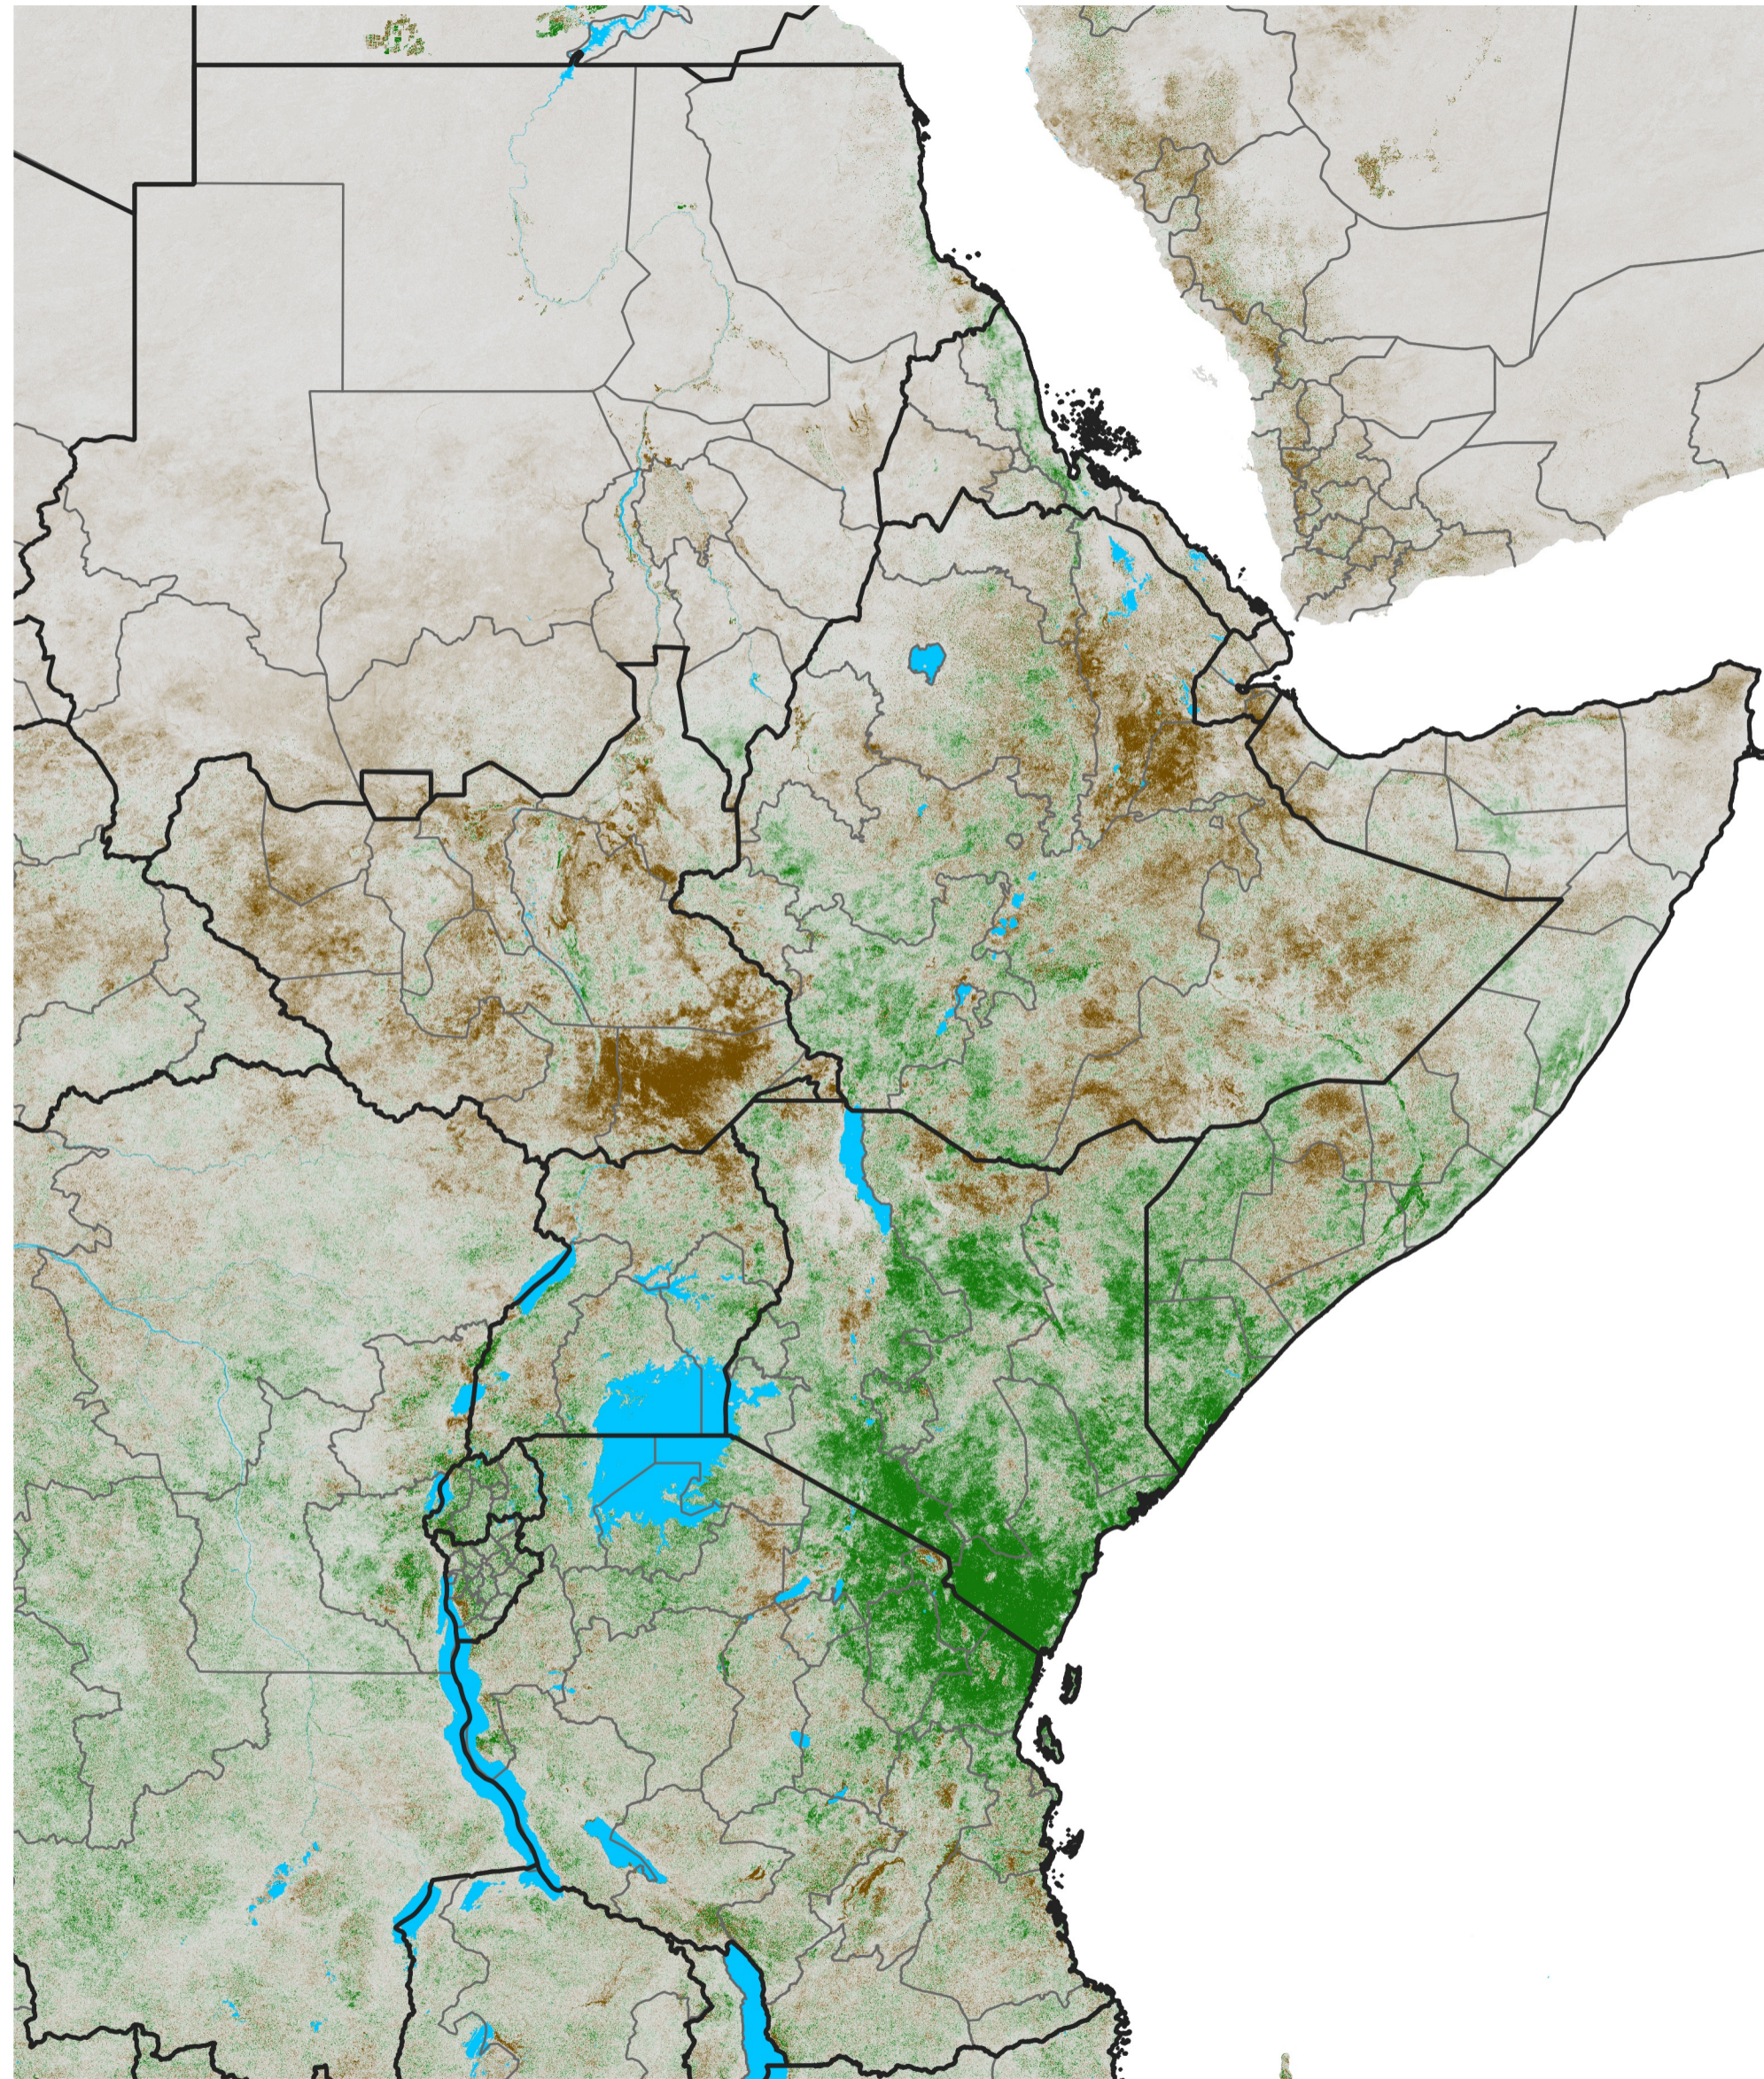

# East Africa NDVI Difference

2024 minus 2023

Period 19 / Mar 26 - Apr 05, 2024

## NDVI Difference

< -0.3   -0.2   -0.1   -0.05   0.05   0.1   0.2   >0.3

Negative

No Difference

Positive