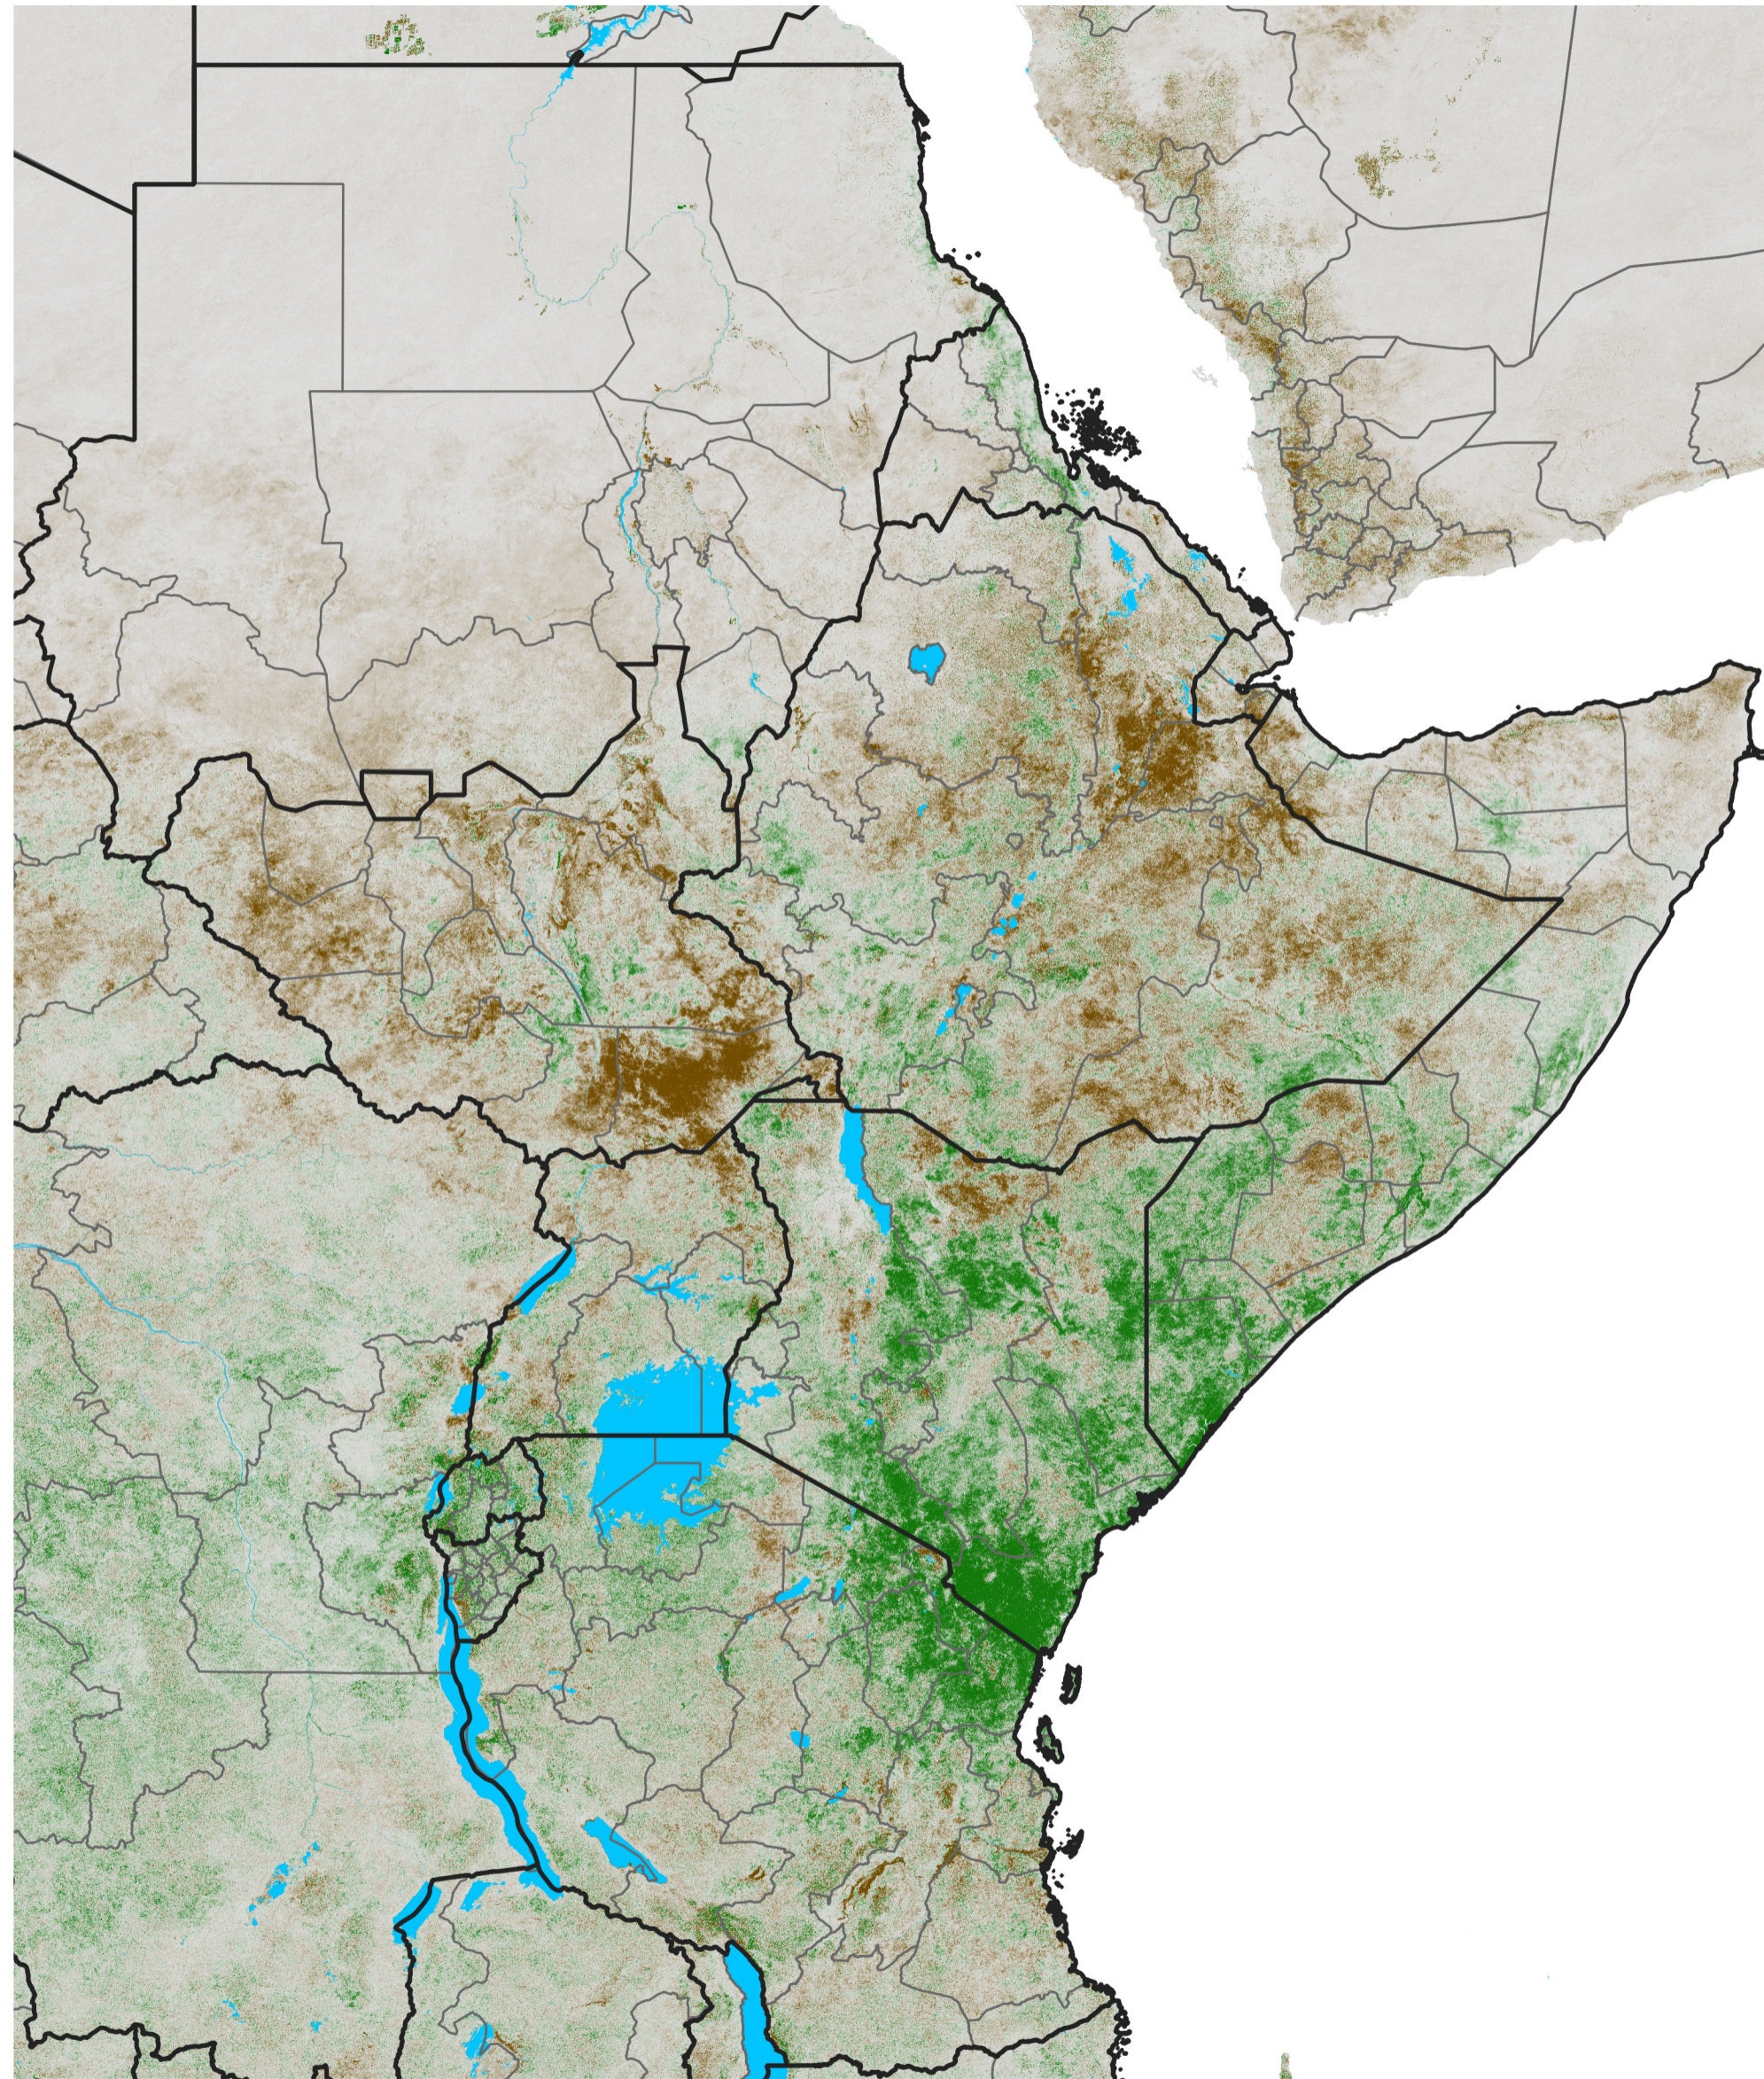

East Africa NDVI Difference

2024 minus 2023

Period 21 / Apr 06 - 15, 2024

NDVI Difference

< -0.3 -0.2 -0.1 -0.05 0.05 0.1 0.2 >0.3

Negative

No Difference

Positive