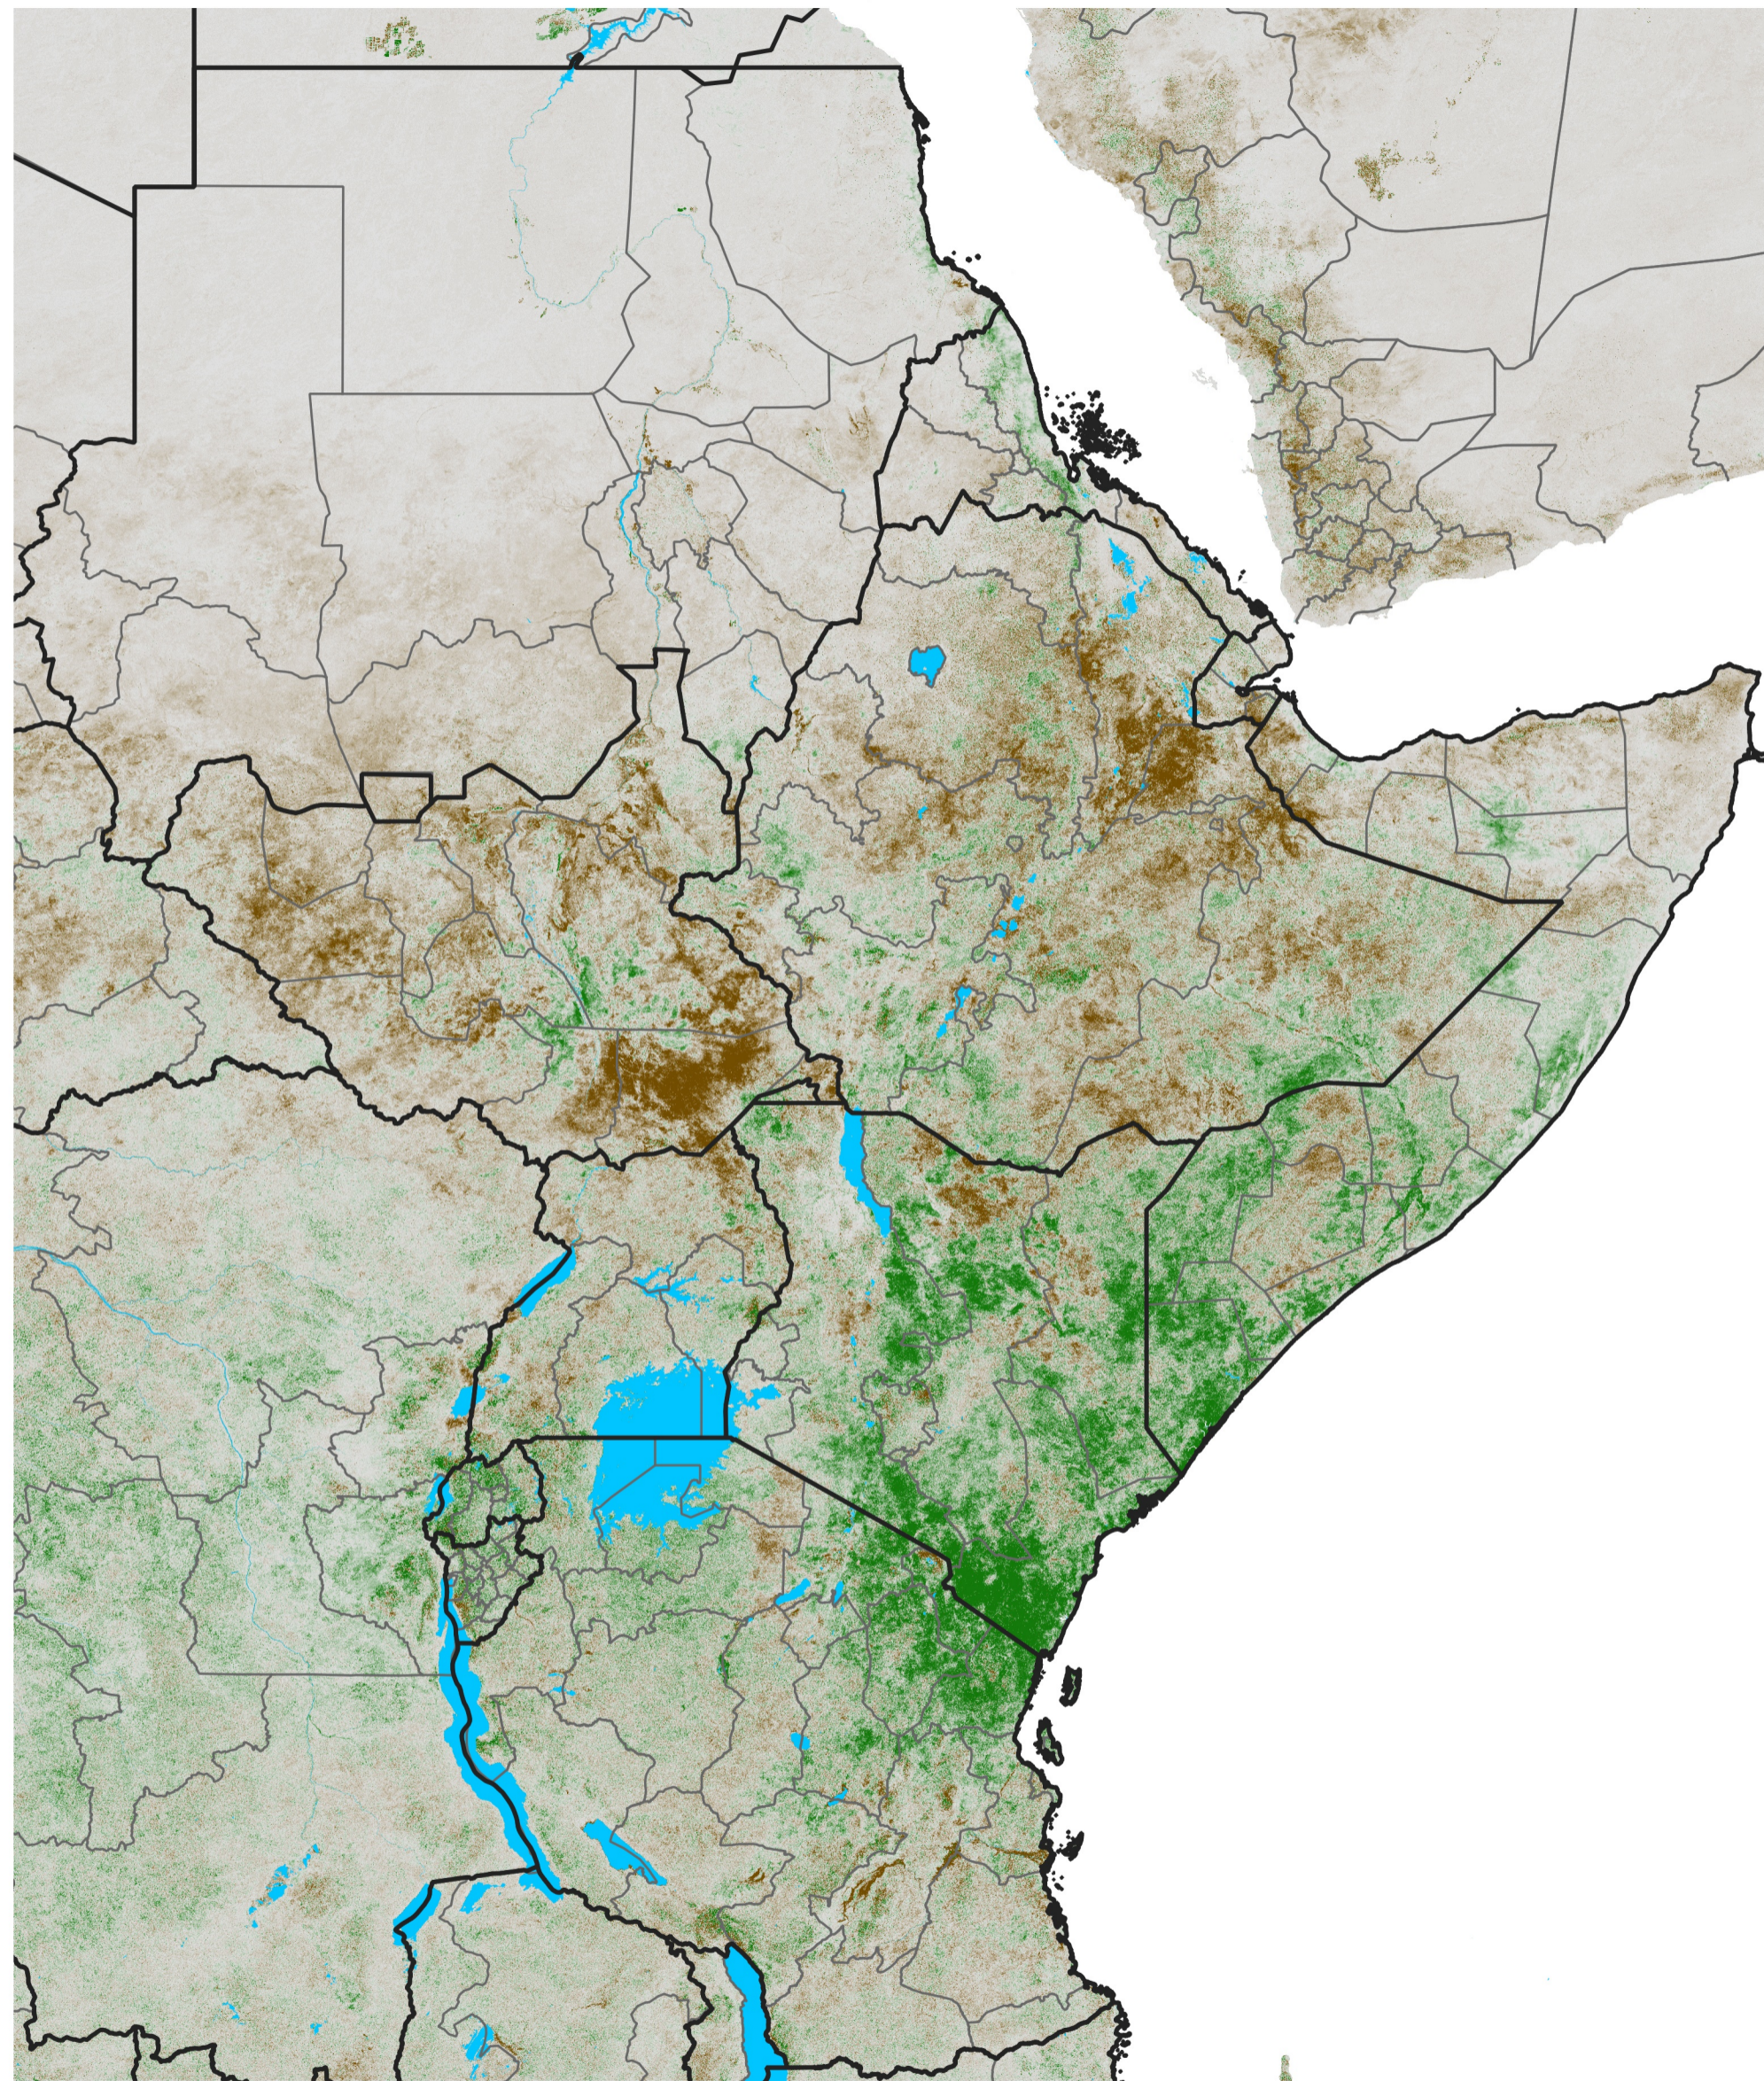

East Africa NDVI Difference

2024 minus 2023

Period 22 / Apr 11 - 20, 2024

NDVI Difference

< -0.3 -0.2 -0.1 -0.05 0.05 0.1 0.2 >0.3

Negative

No Difference

Positive