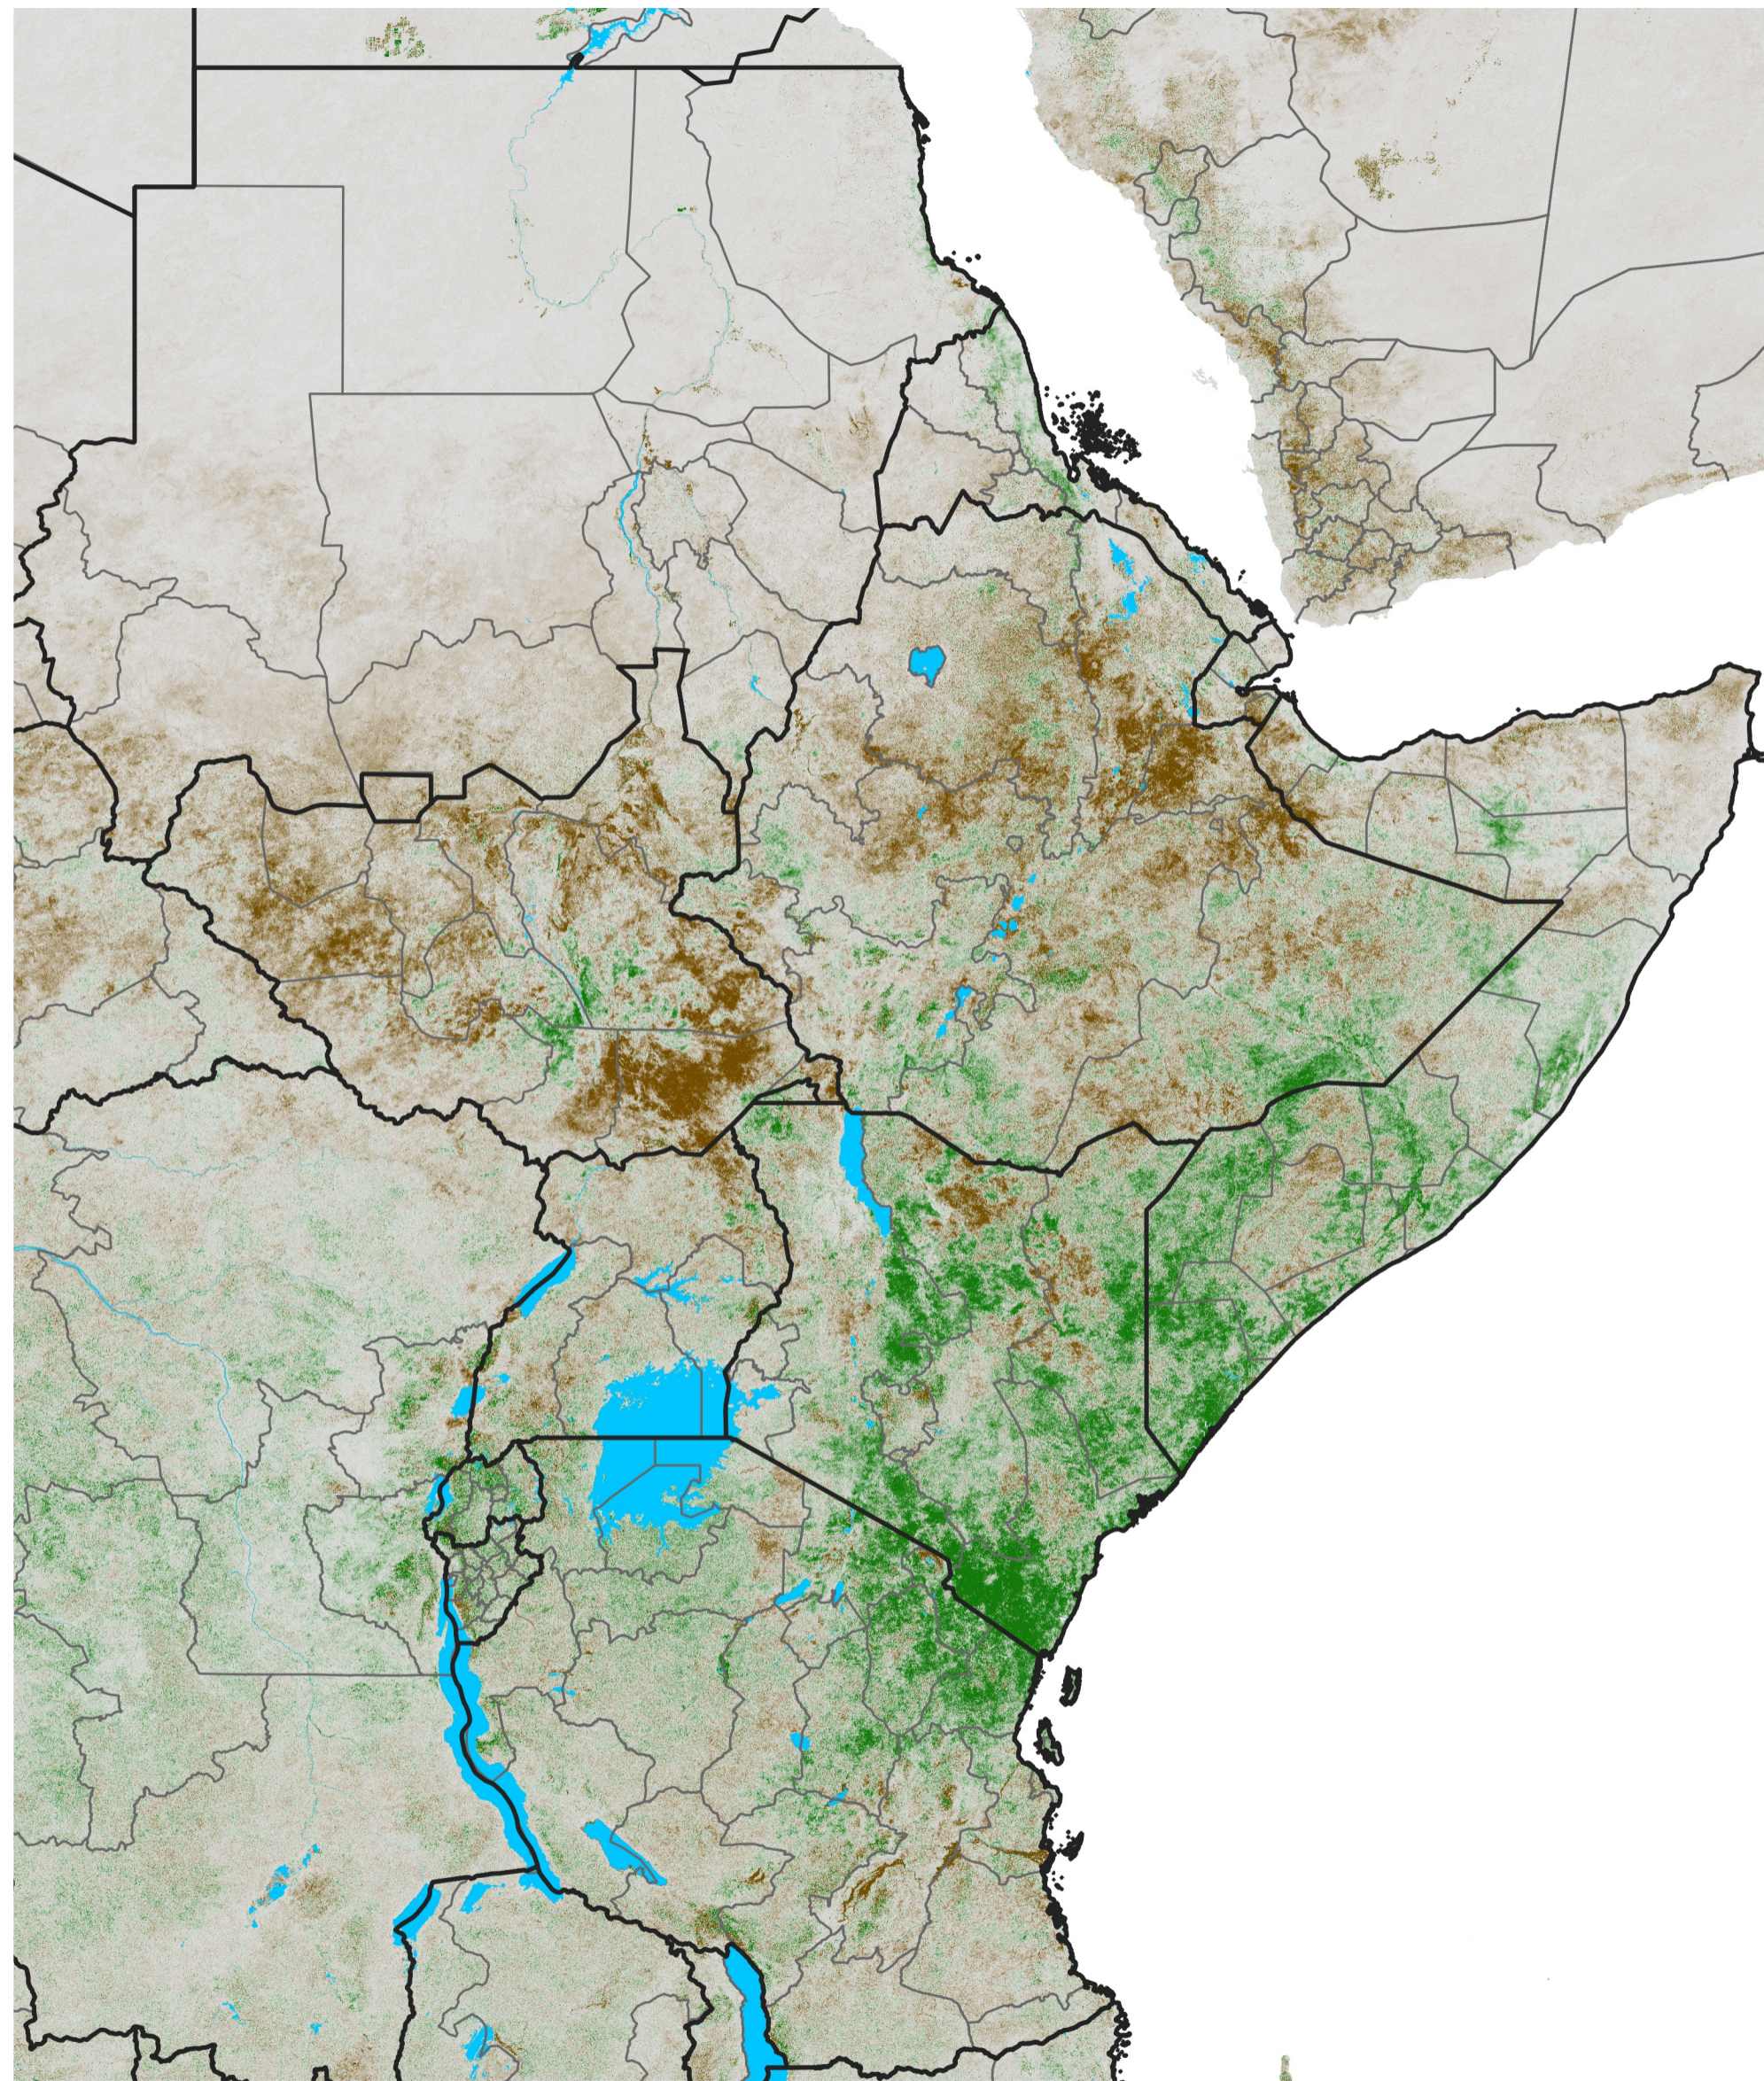

# East Africa NDVI Difference

2024 minus 2023

Period 23 / Apr 16 - 25, 2024

## NDVI Difference

< -0.3   -0.2   -0.1   -0.05   0.05   0.1   0.2   >0.3

Negative

No Difference

Positive