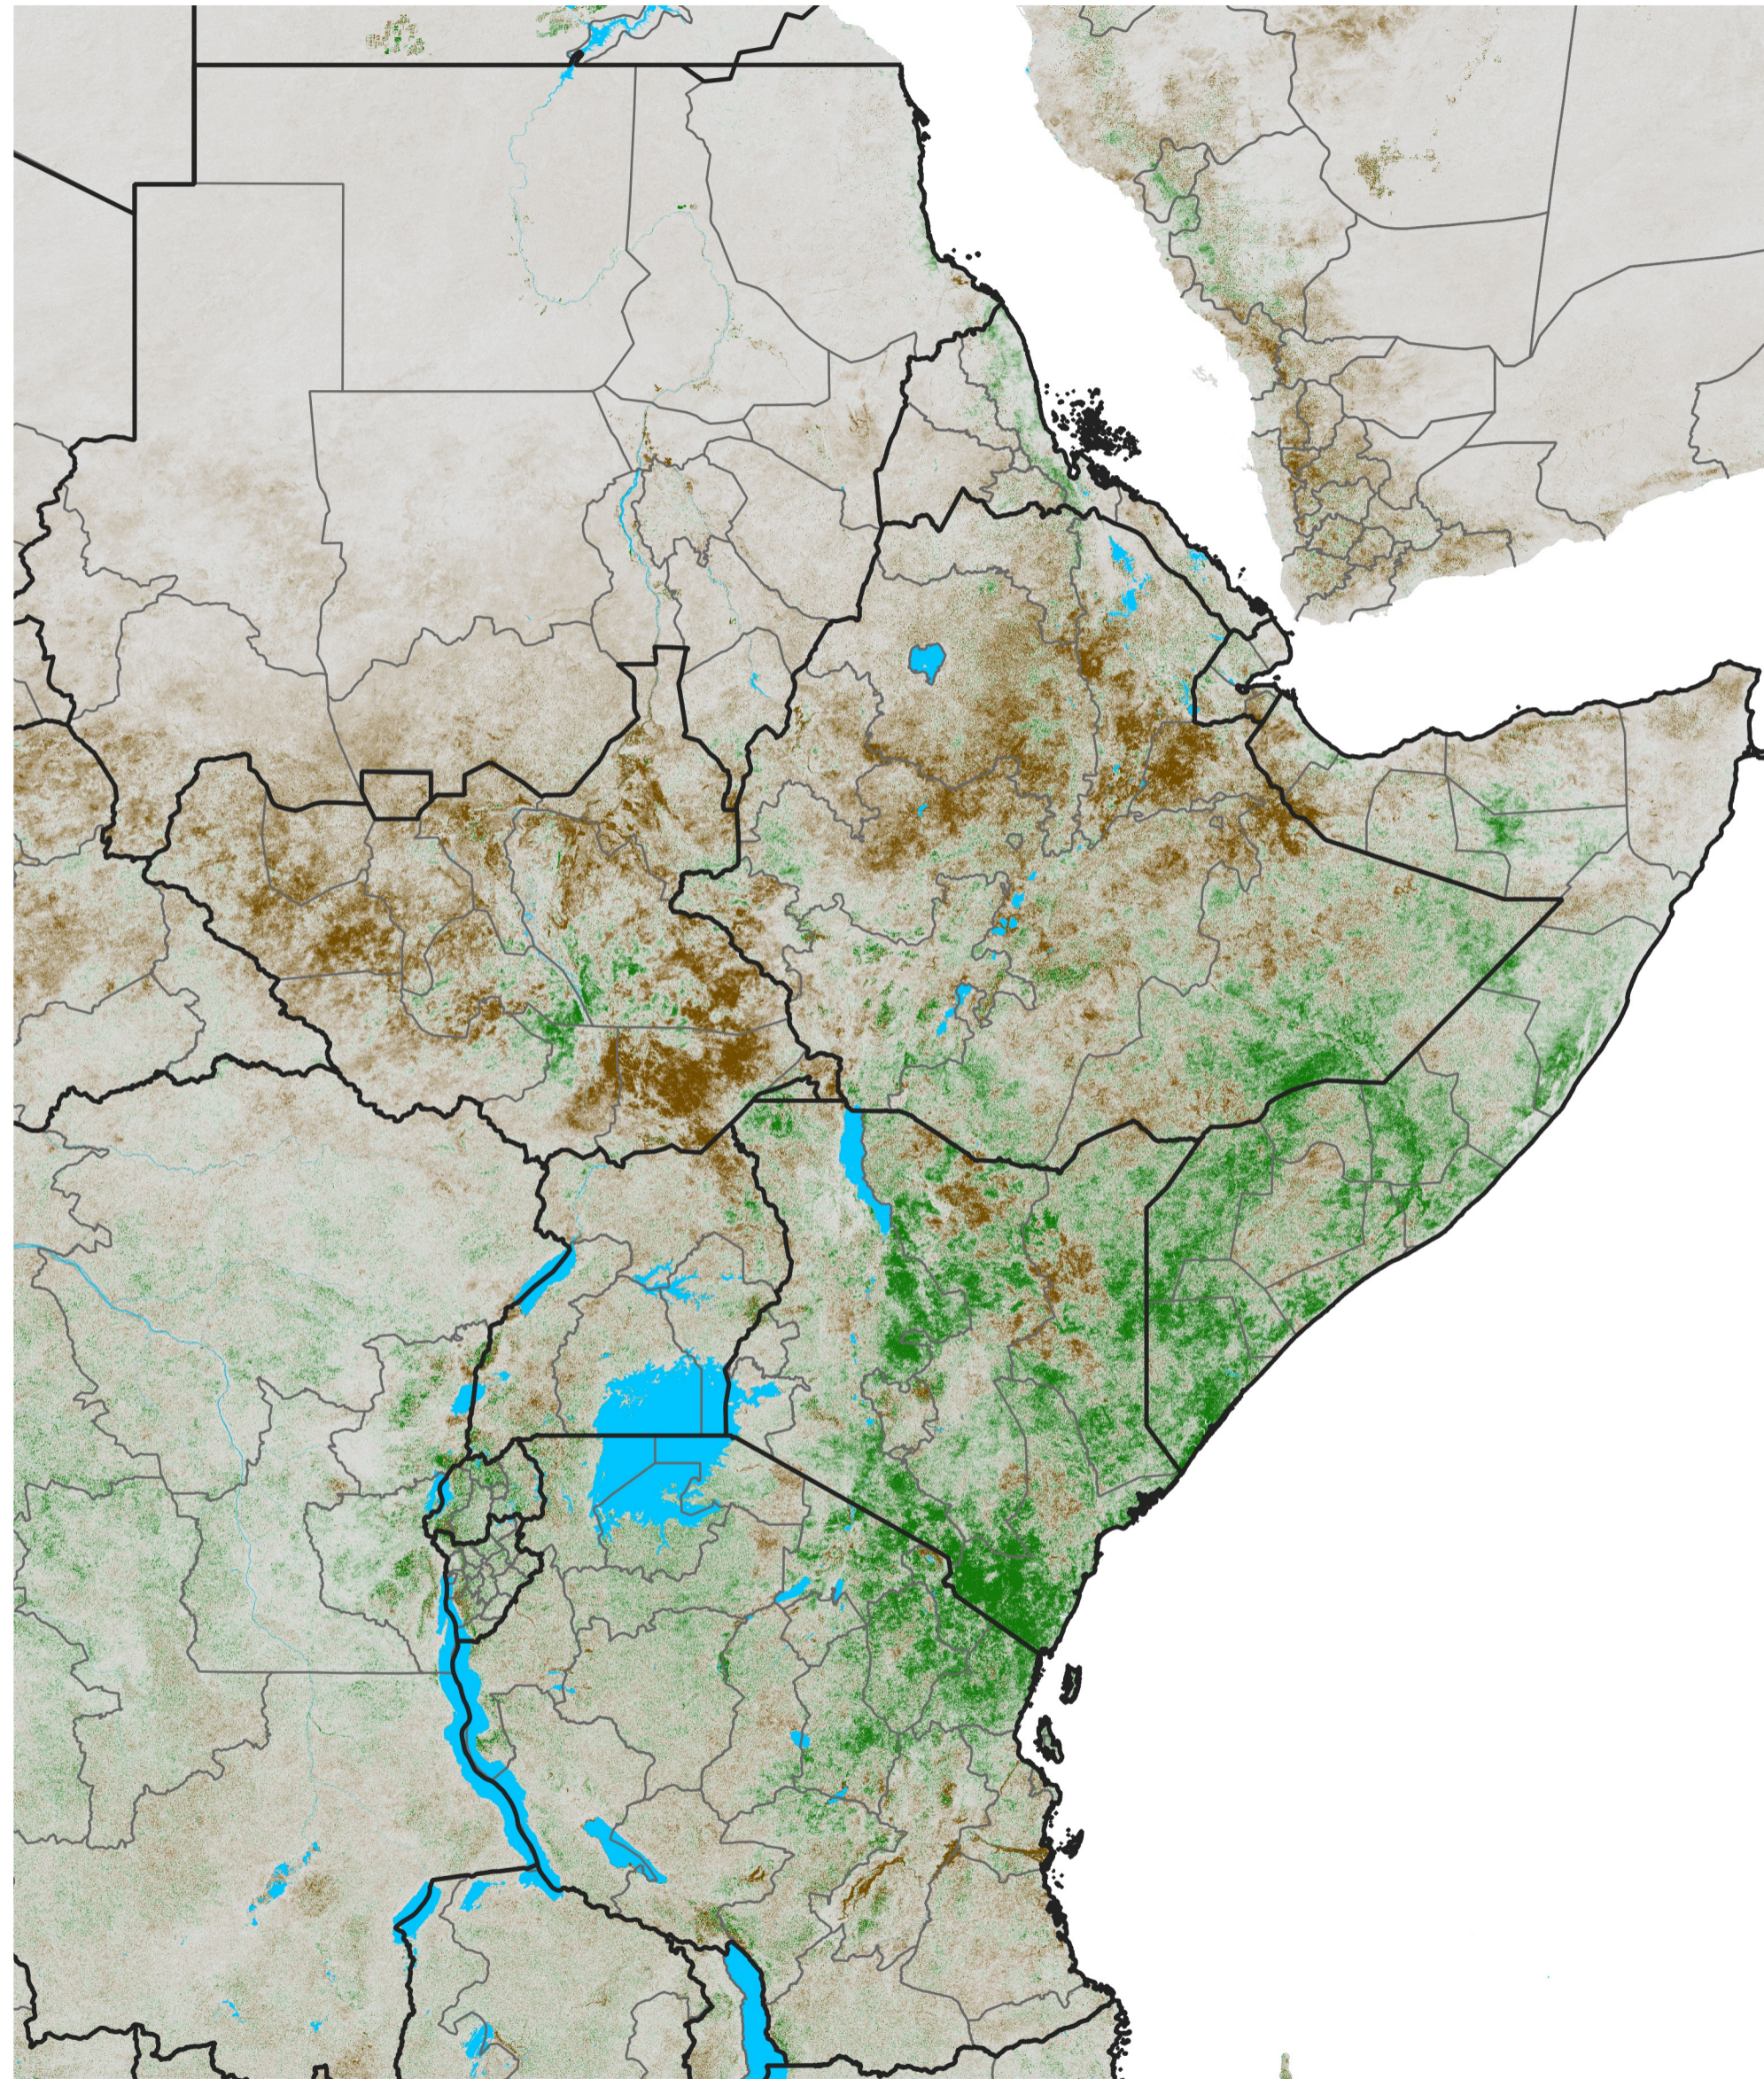

# East Africa NDVI Difference

2024 minus 2023

Period 24 / Apr 21 - 30, 2024

## NDVI Difference

< -0.3   -0.2   -0.1   -0.05   0.05   0.1   0.2   >0.3

Negative

No Difference

Positive