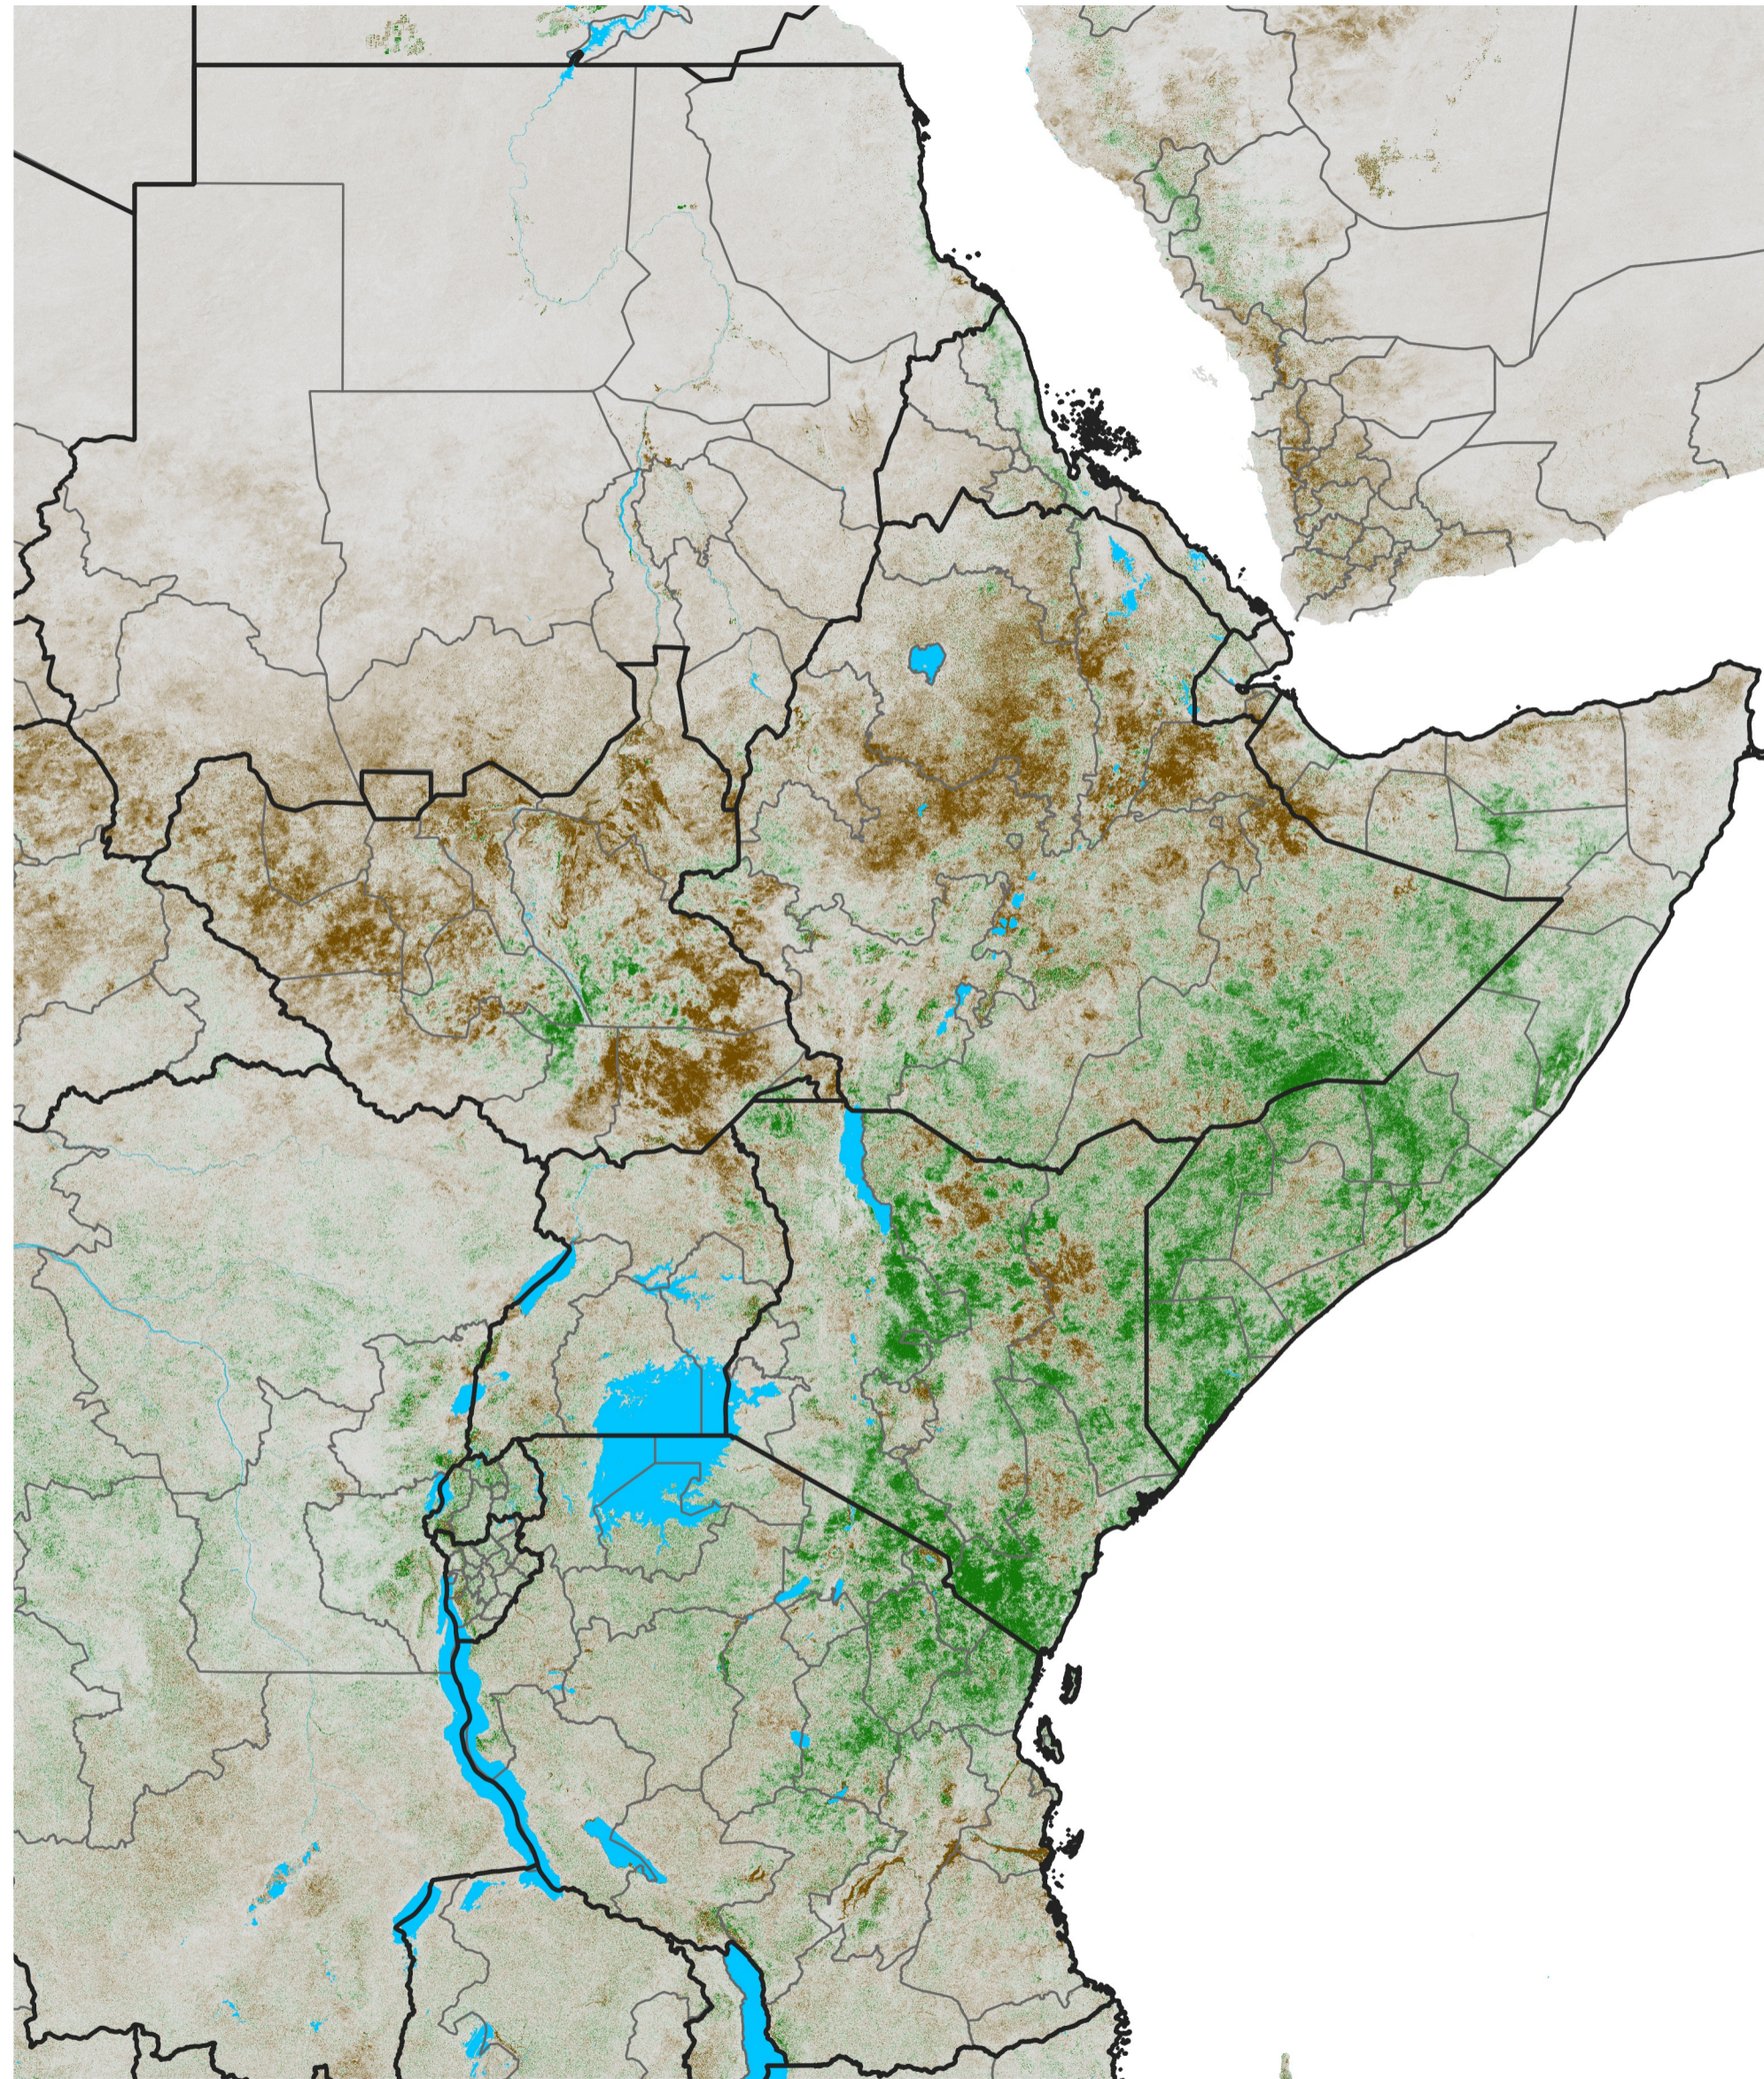

# East Africa NDVI Difference

2024 minus 2023

Period 25 / Apr 26 - May 05, 2024

## NDVI Difference

< -0.3   -0.2   -0.1   -0.05   0.05   0.1   0.2   >0.3

Negative

No Difference

Positive