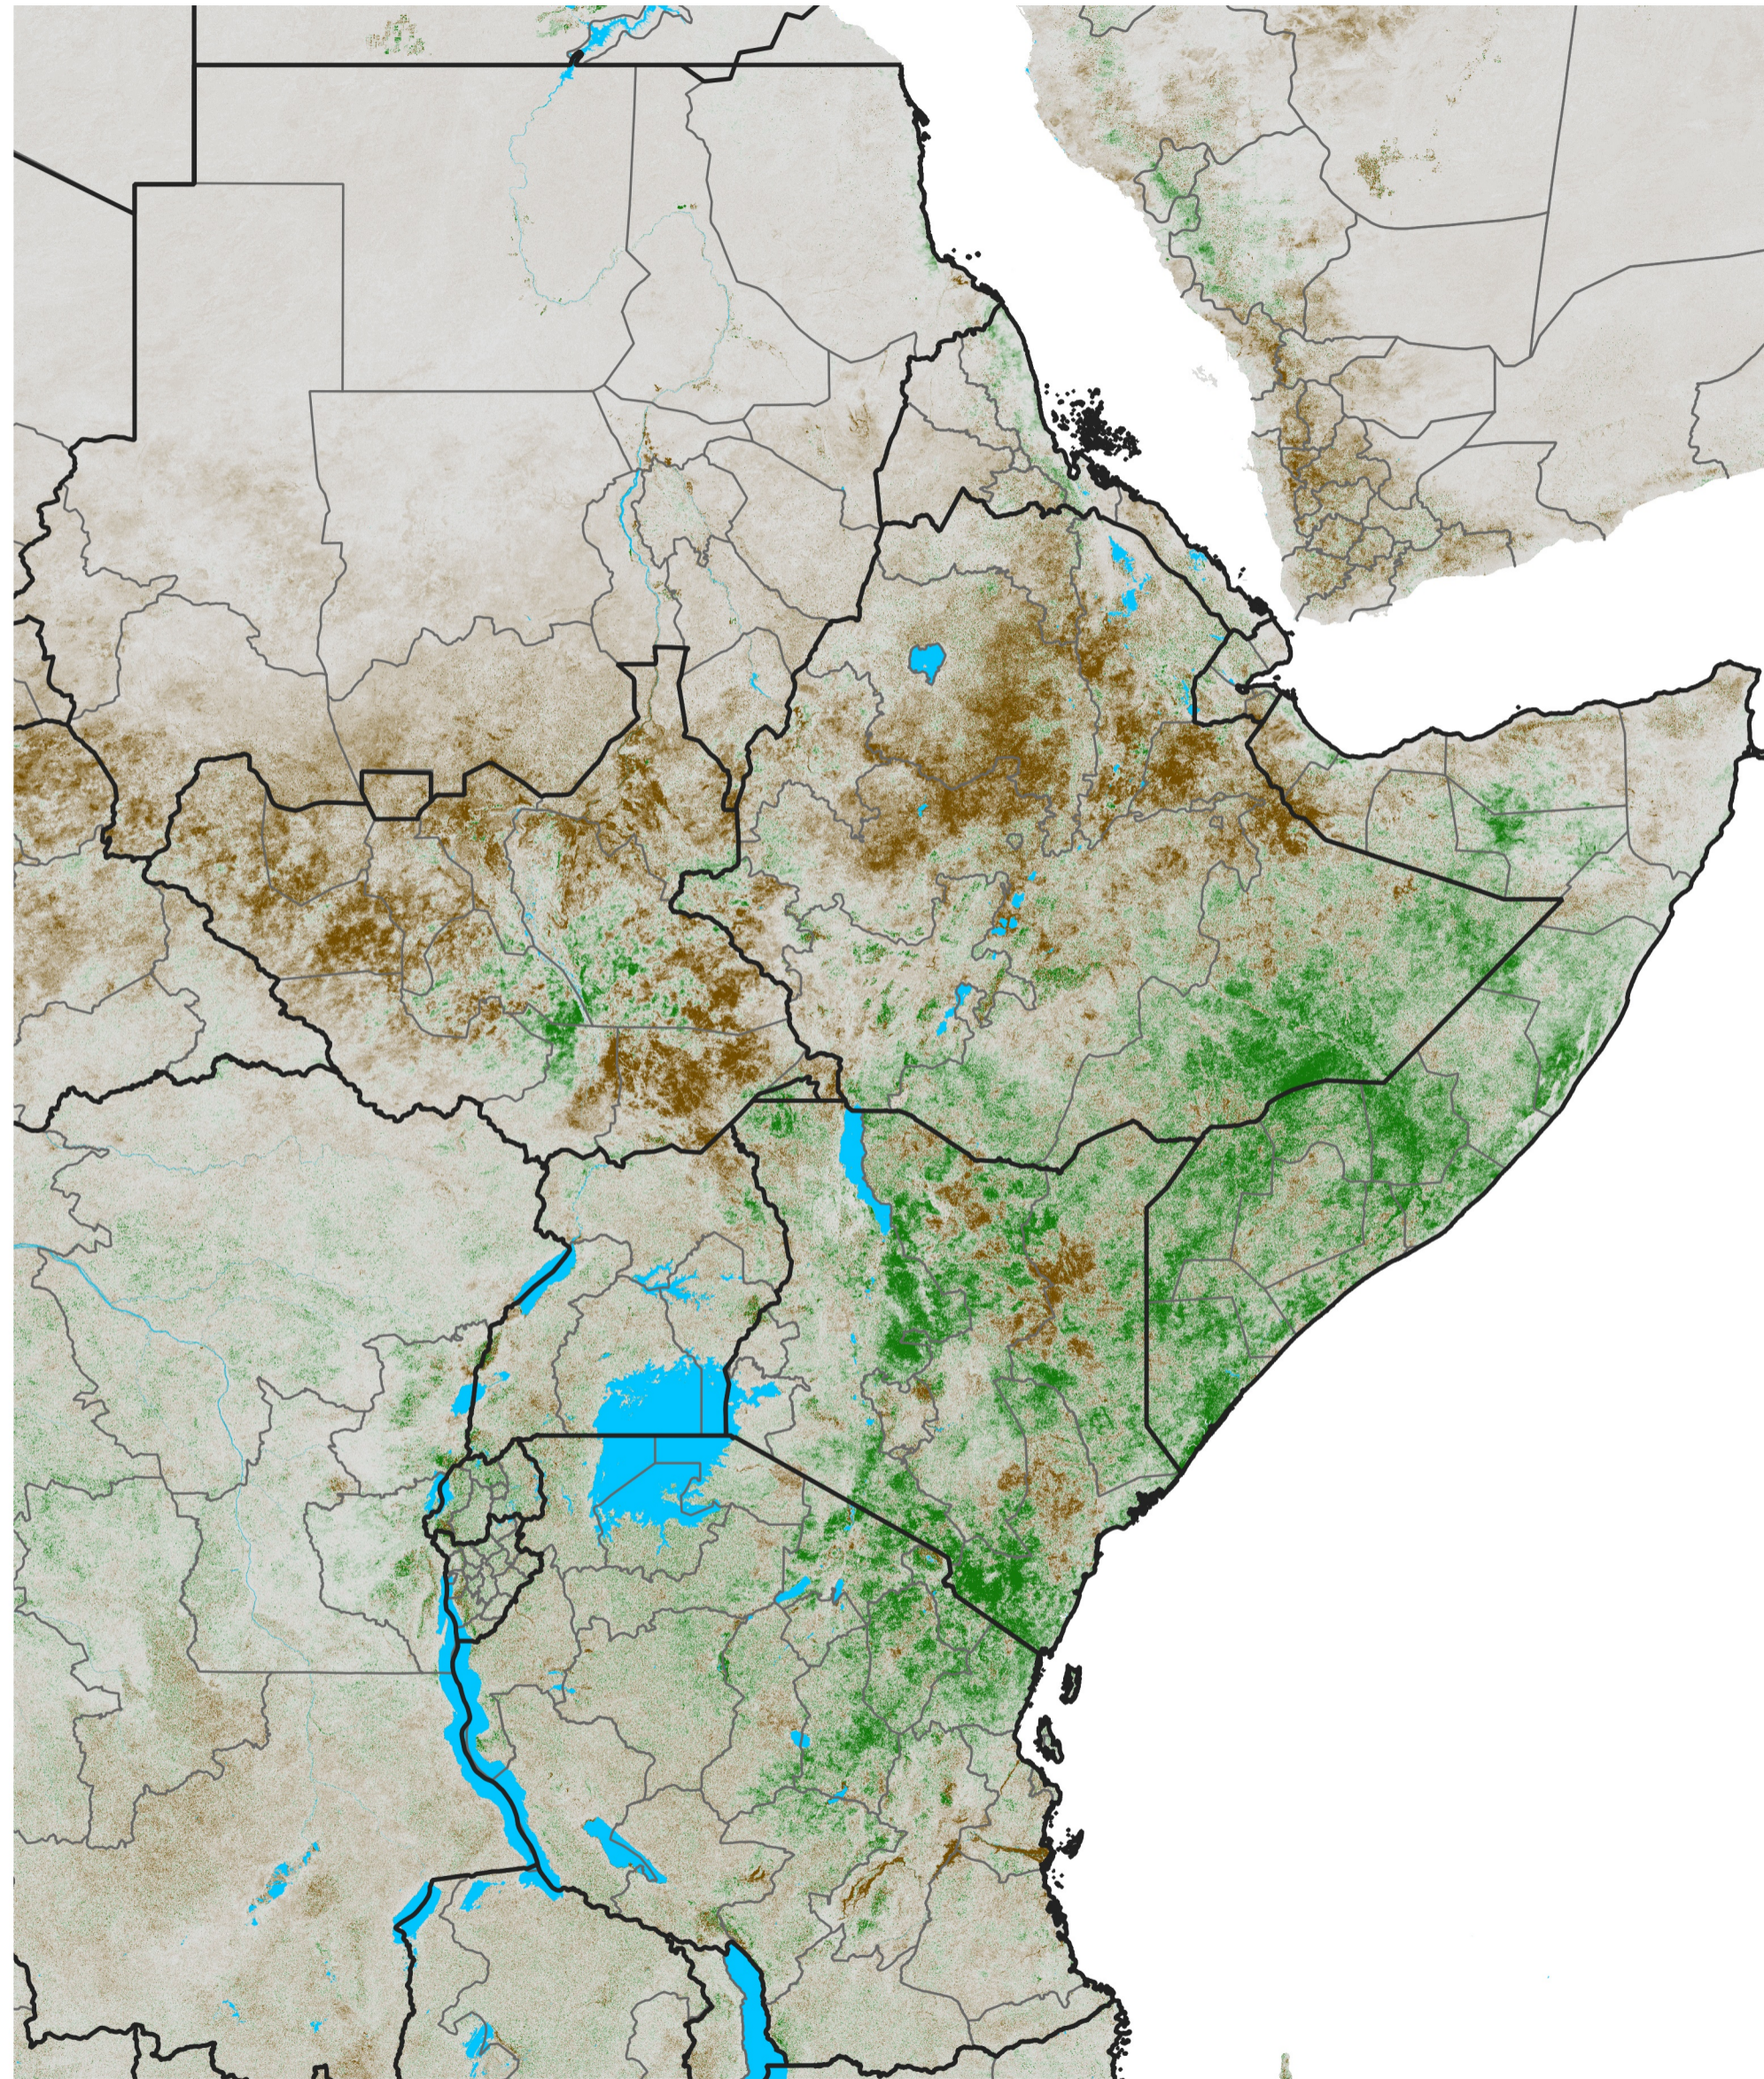

East Africa NDVI Difference

2024 minus 2023

Period 26 / May 01 - 10, 2024

NDVI Difference

< -0.3 -0.2 -0.1 -0.05 0.05 0.1 0.2 >0.3

Negative

No Difference

Positive