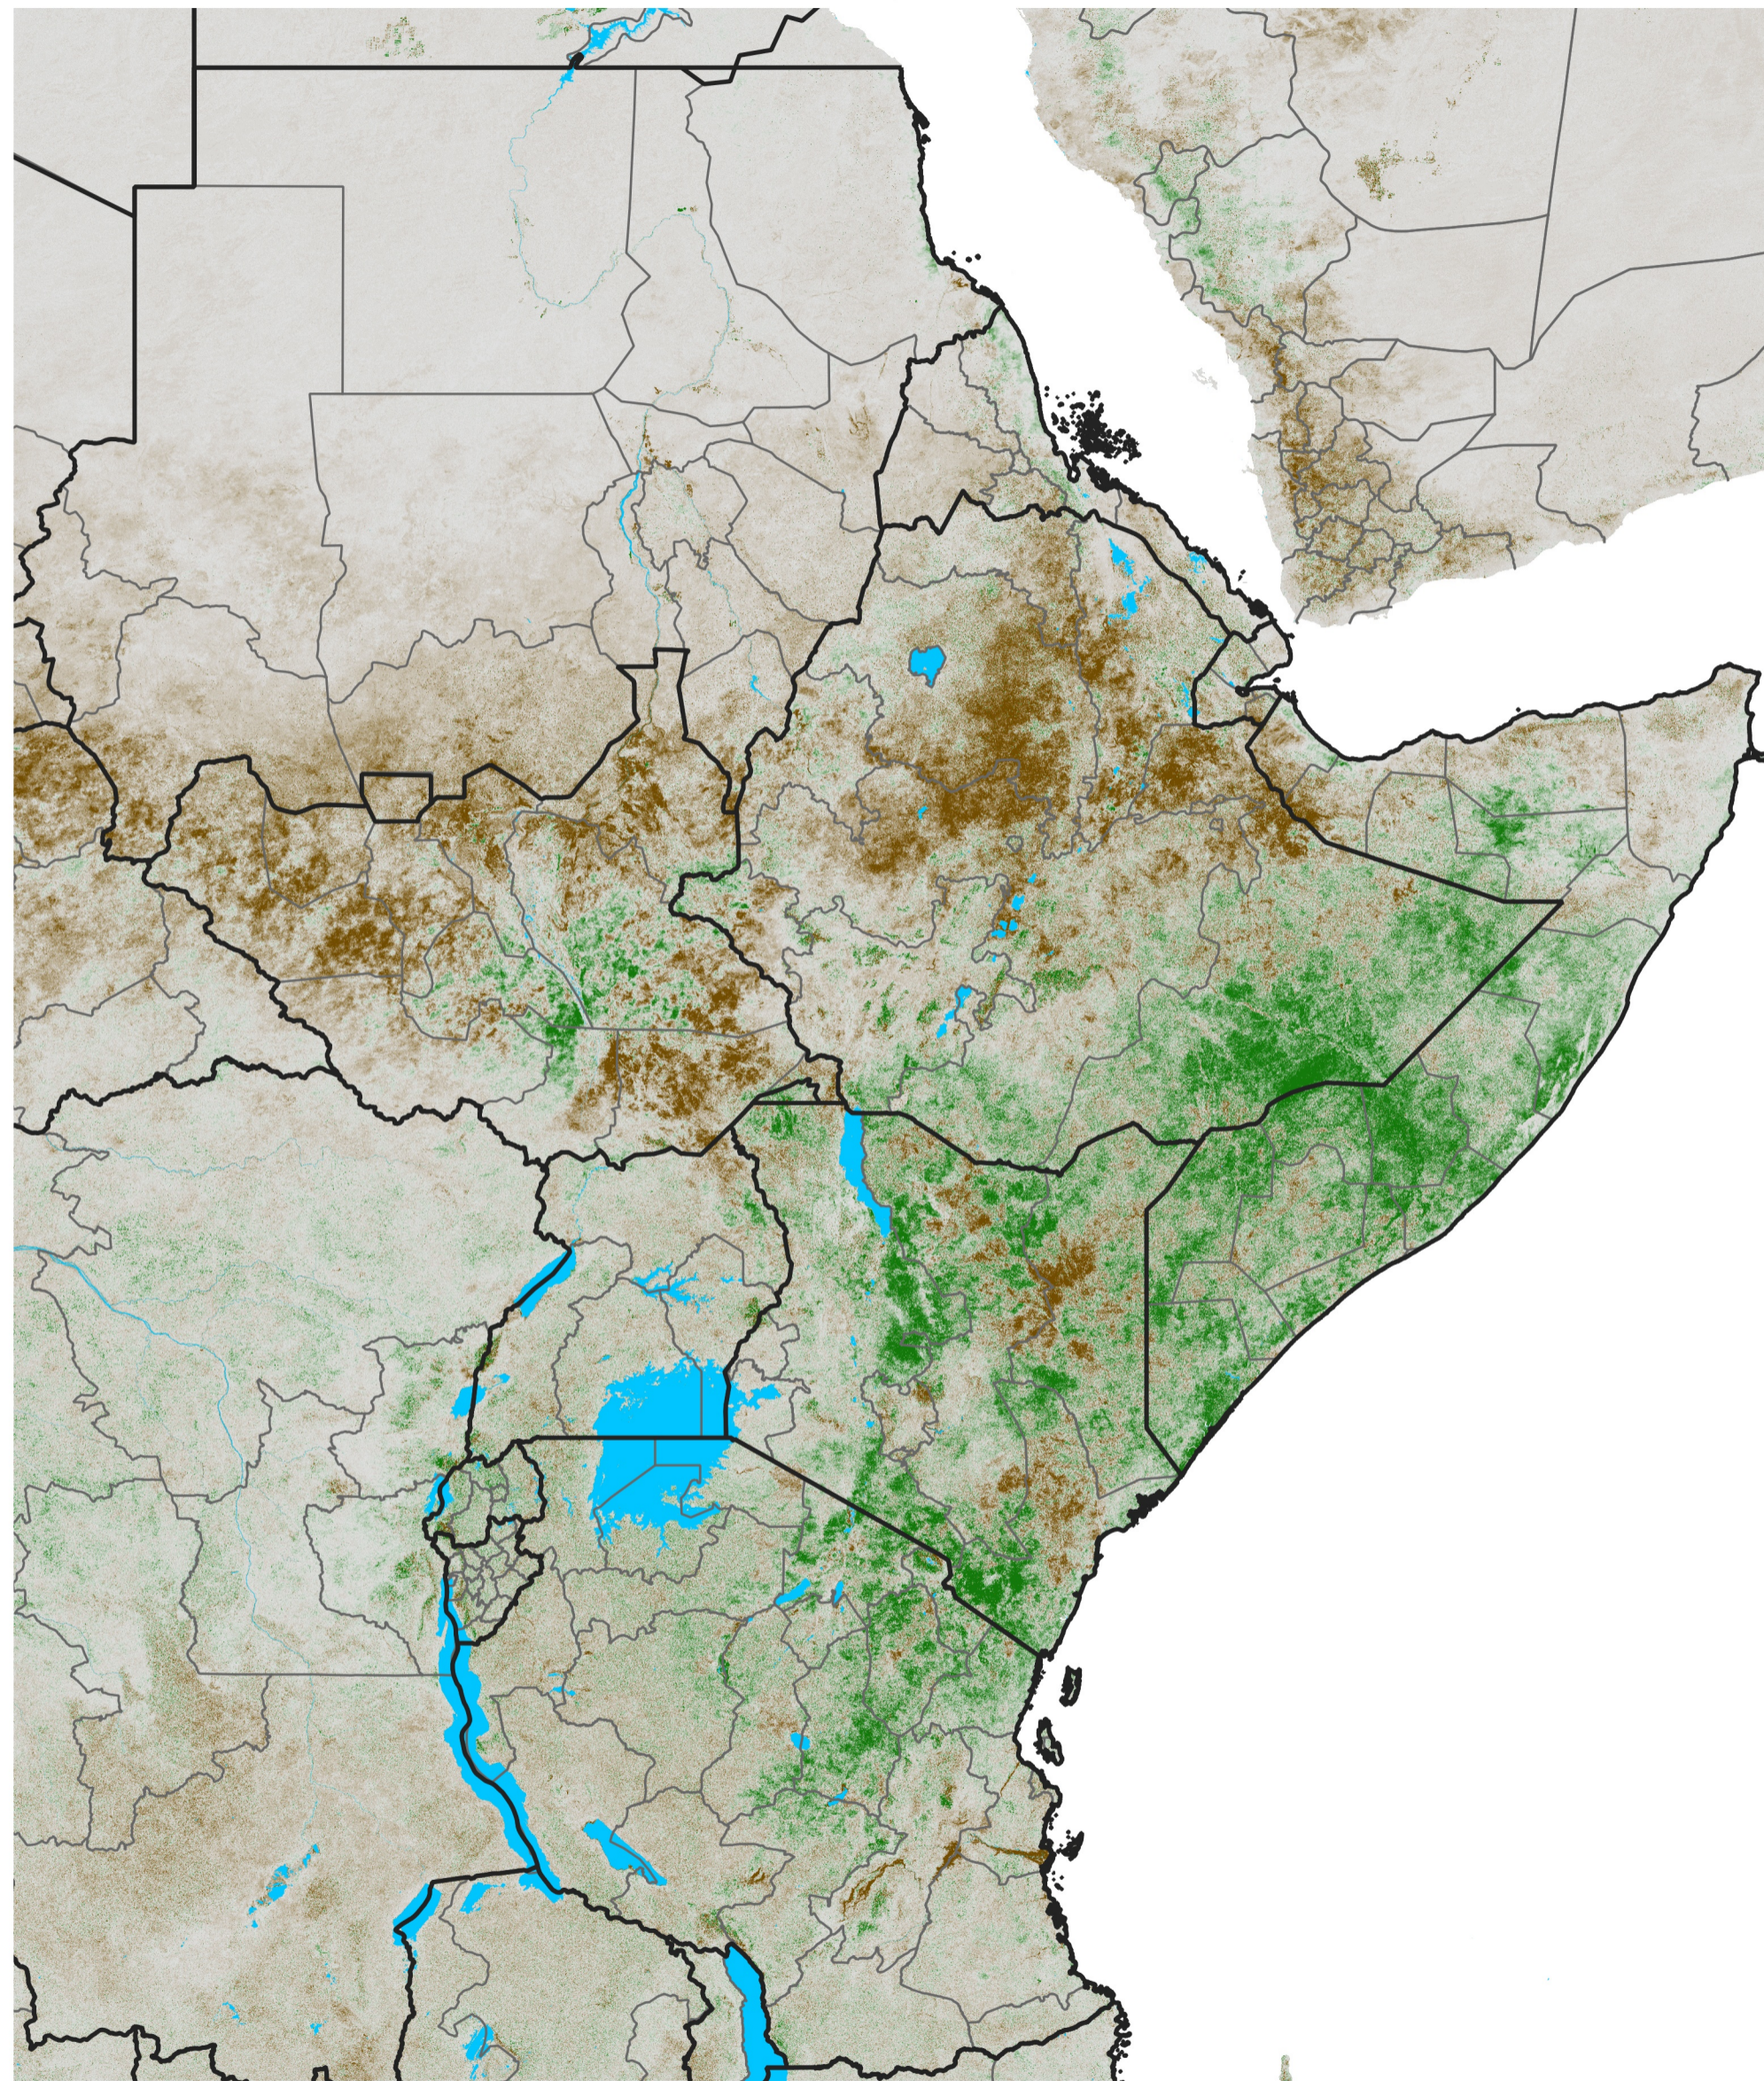

# East Africa NDVI Difference

2024 minus 2023

Period 27 / May 06 - 15, 2024

## NDVI Difference

< -0.3   -0.2   -0.1   -0.05   0.05   0.1   0.2   >0.3

Negative

No Difference

Positive