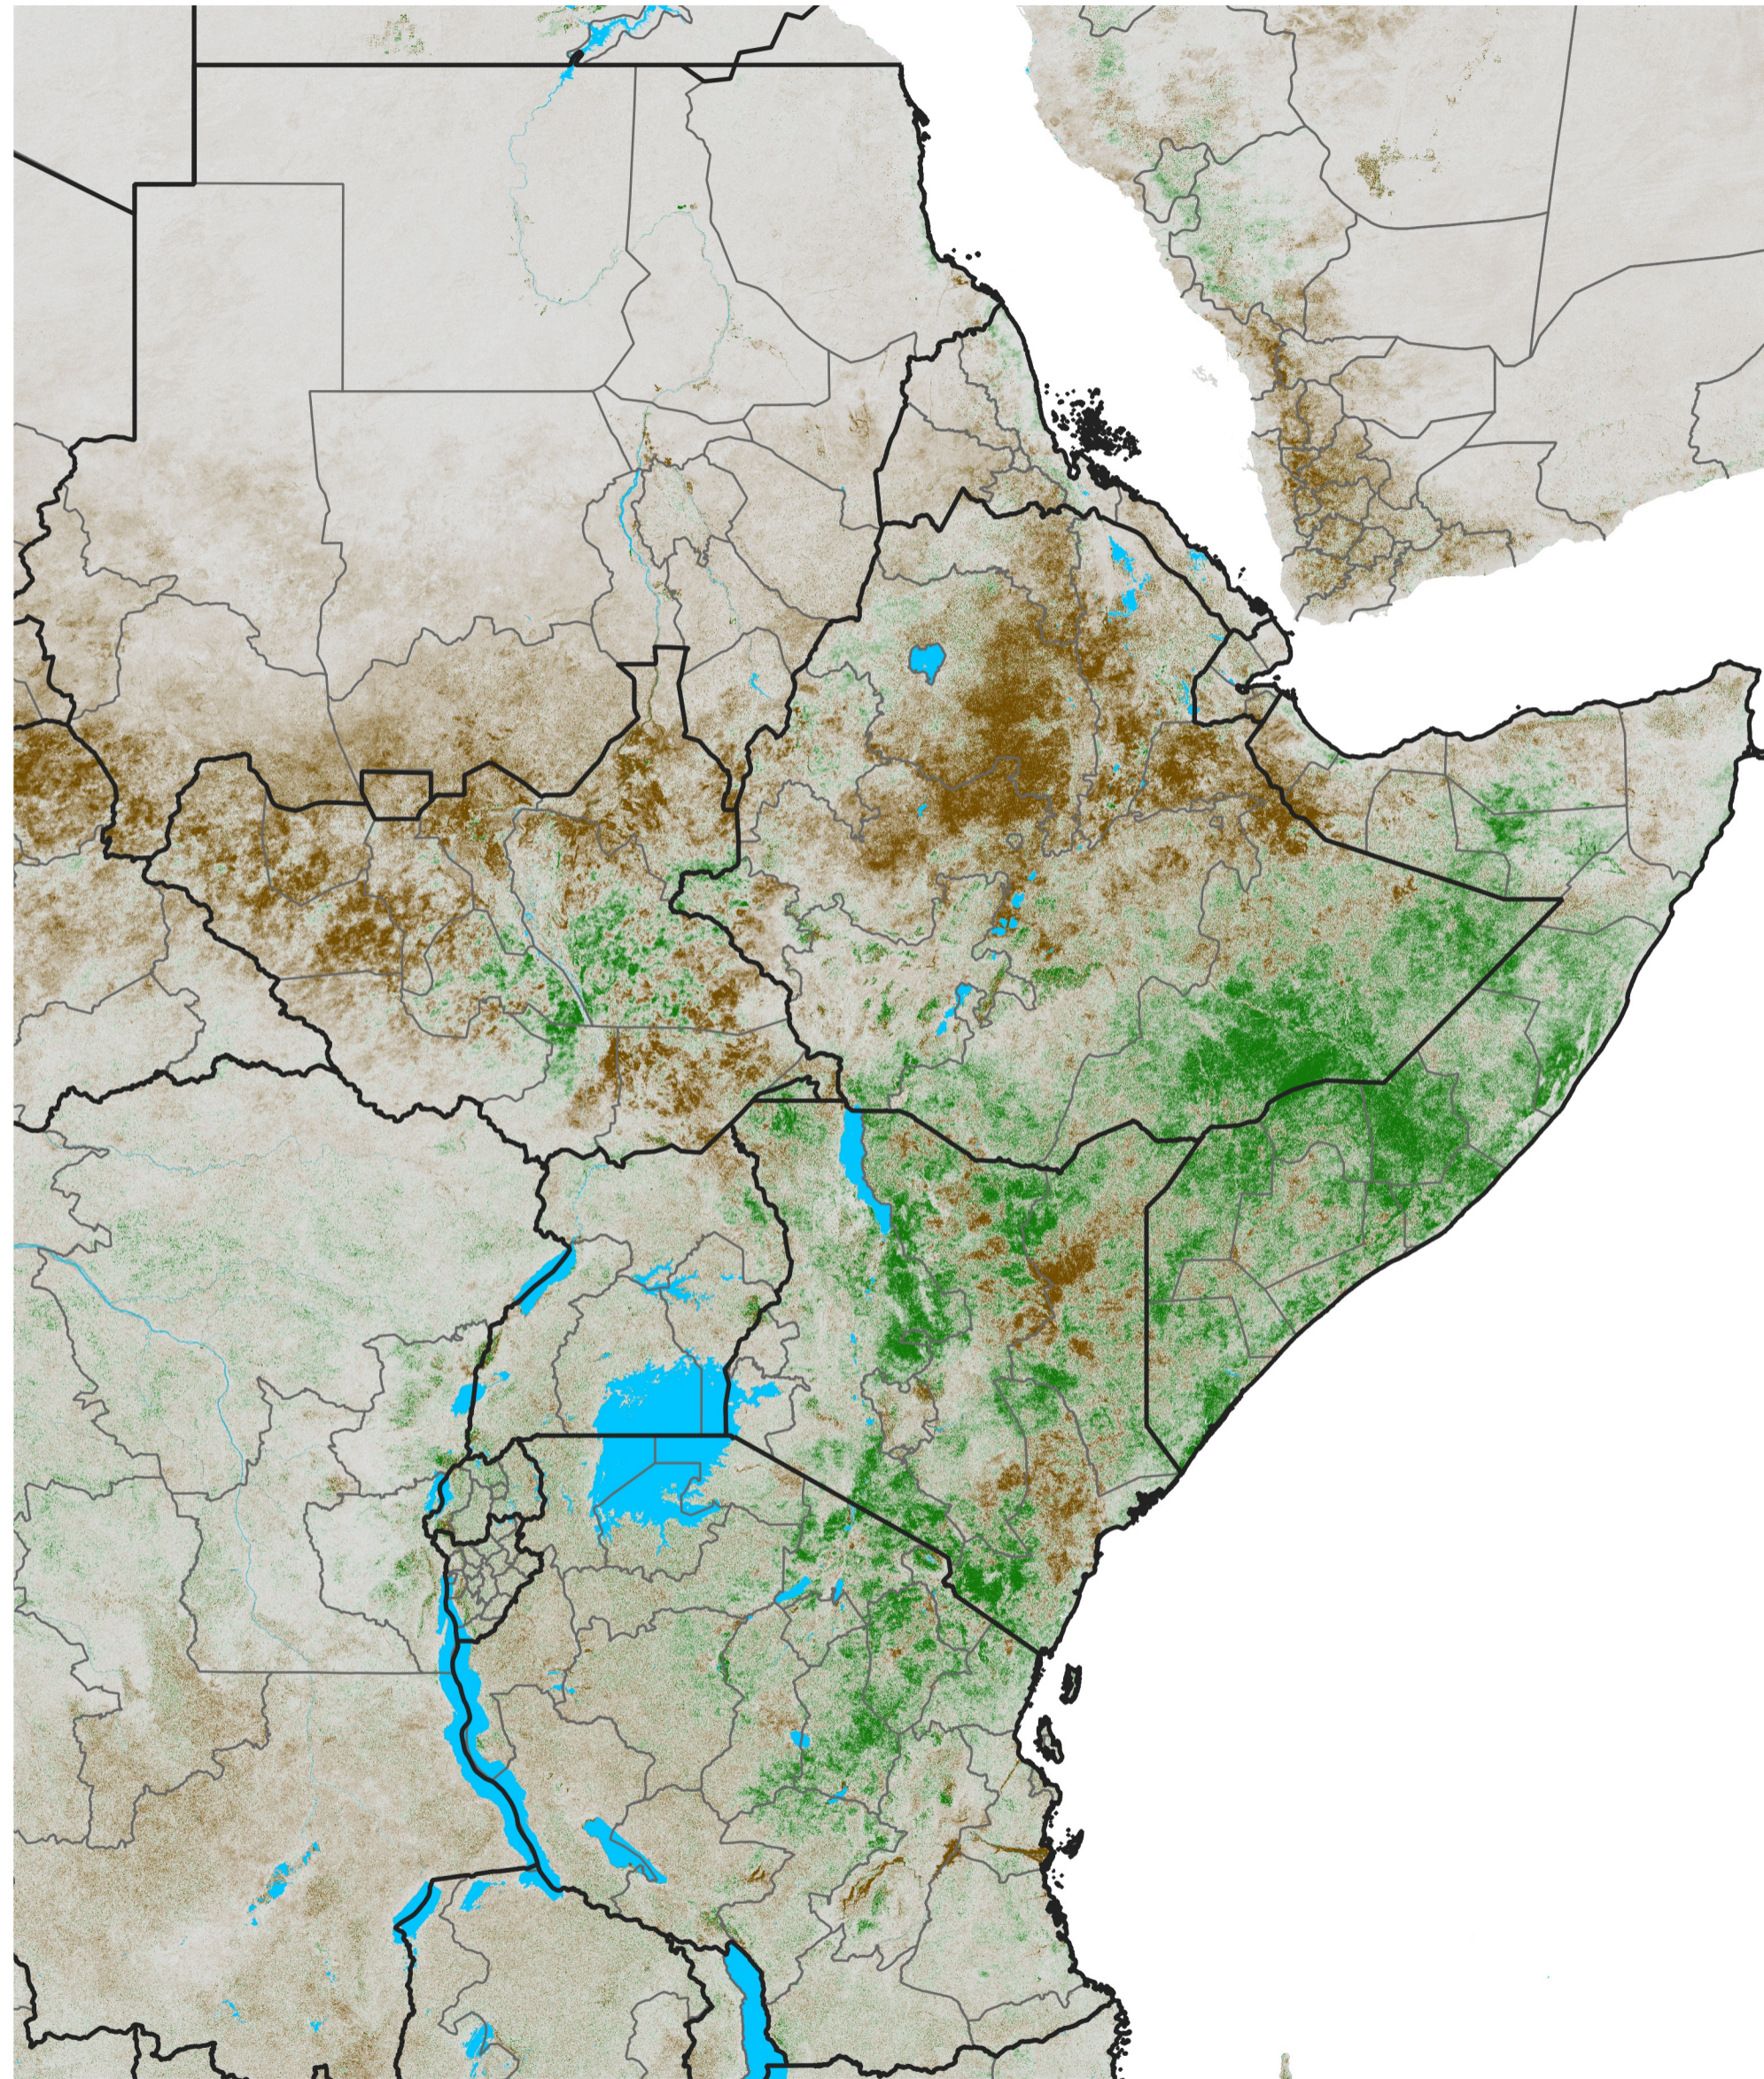

East Africa NDVI Difference

2024 minus 2023

Period 28 / May 11 - 20, 2024

NDVI Difference

< -0.3 -0.2 -0.1 -0.05 0.05 0.1 0.2 >0.3

Negative

No Difference

Positive