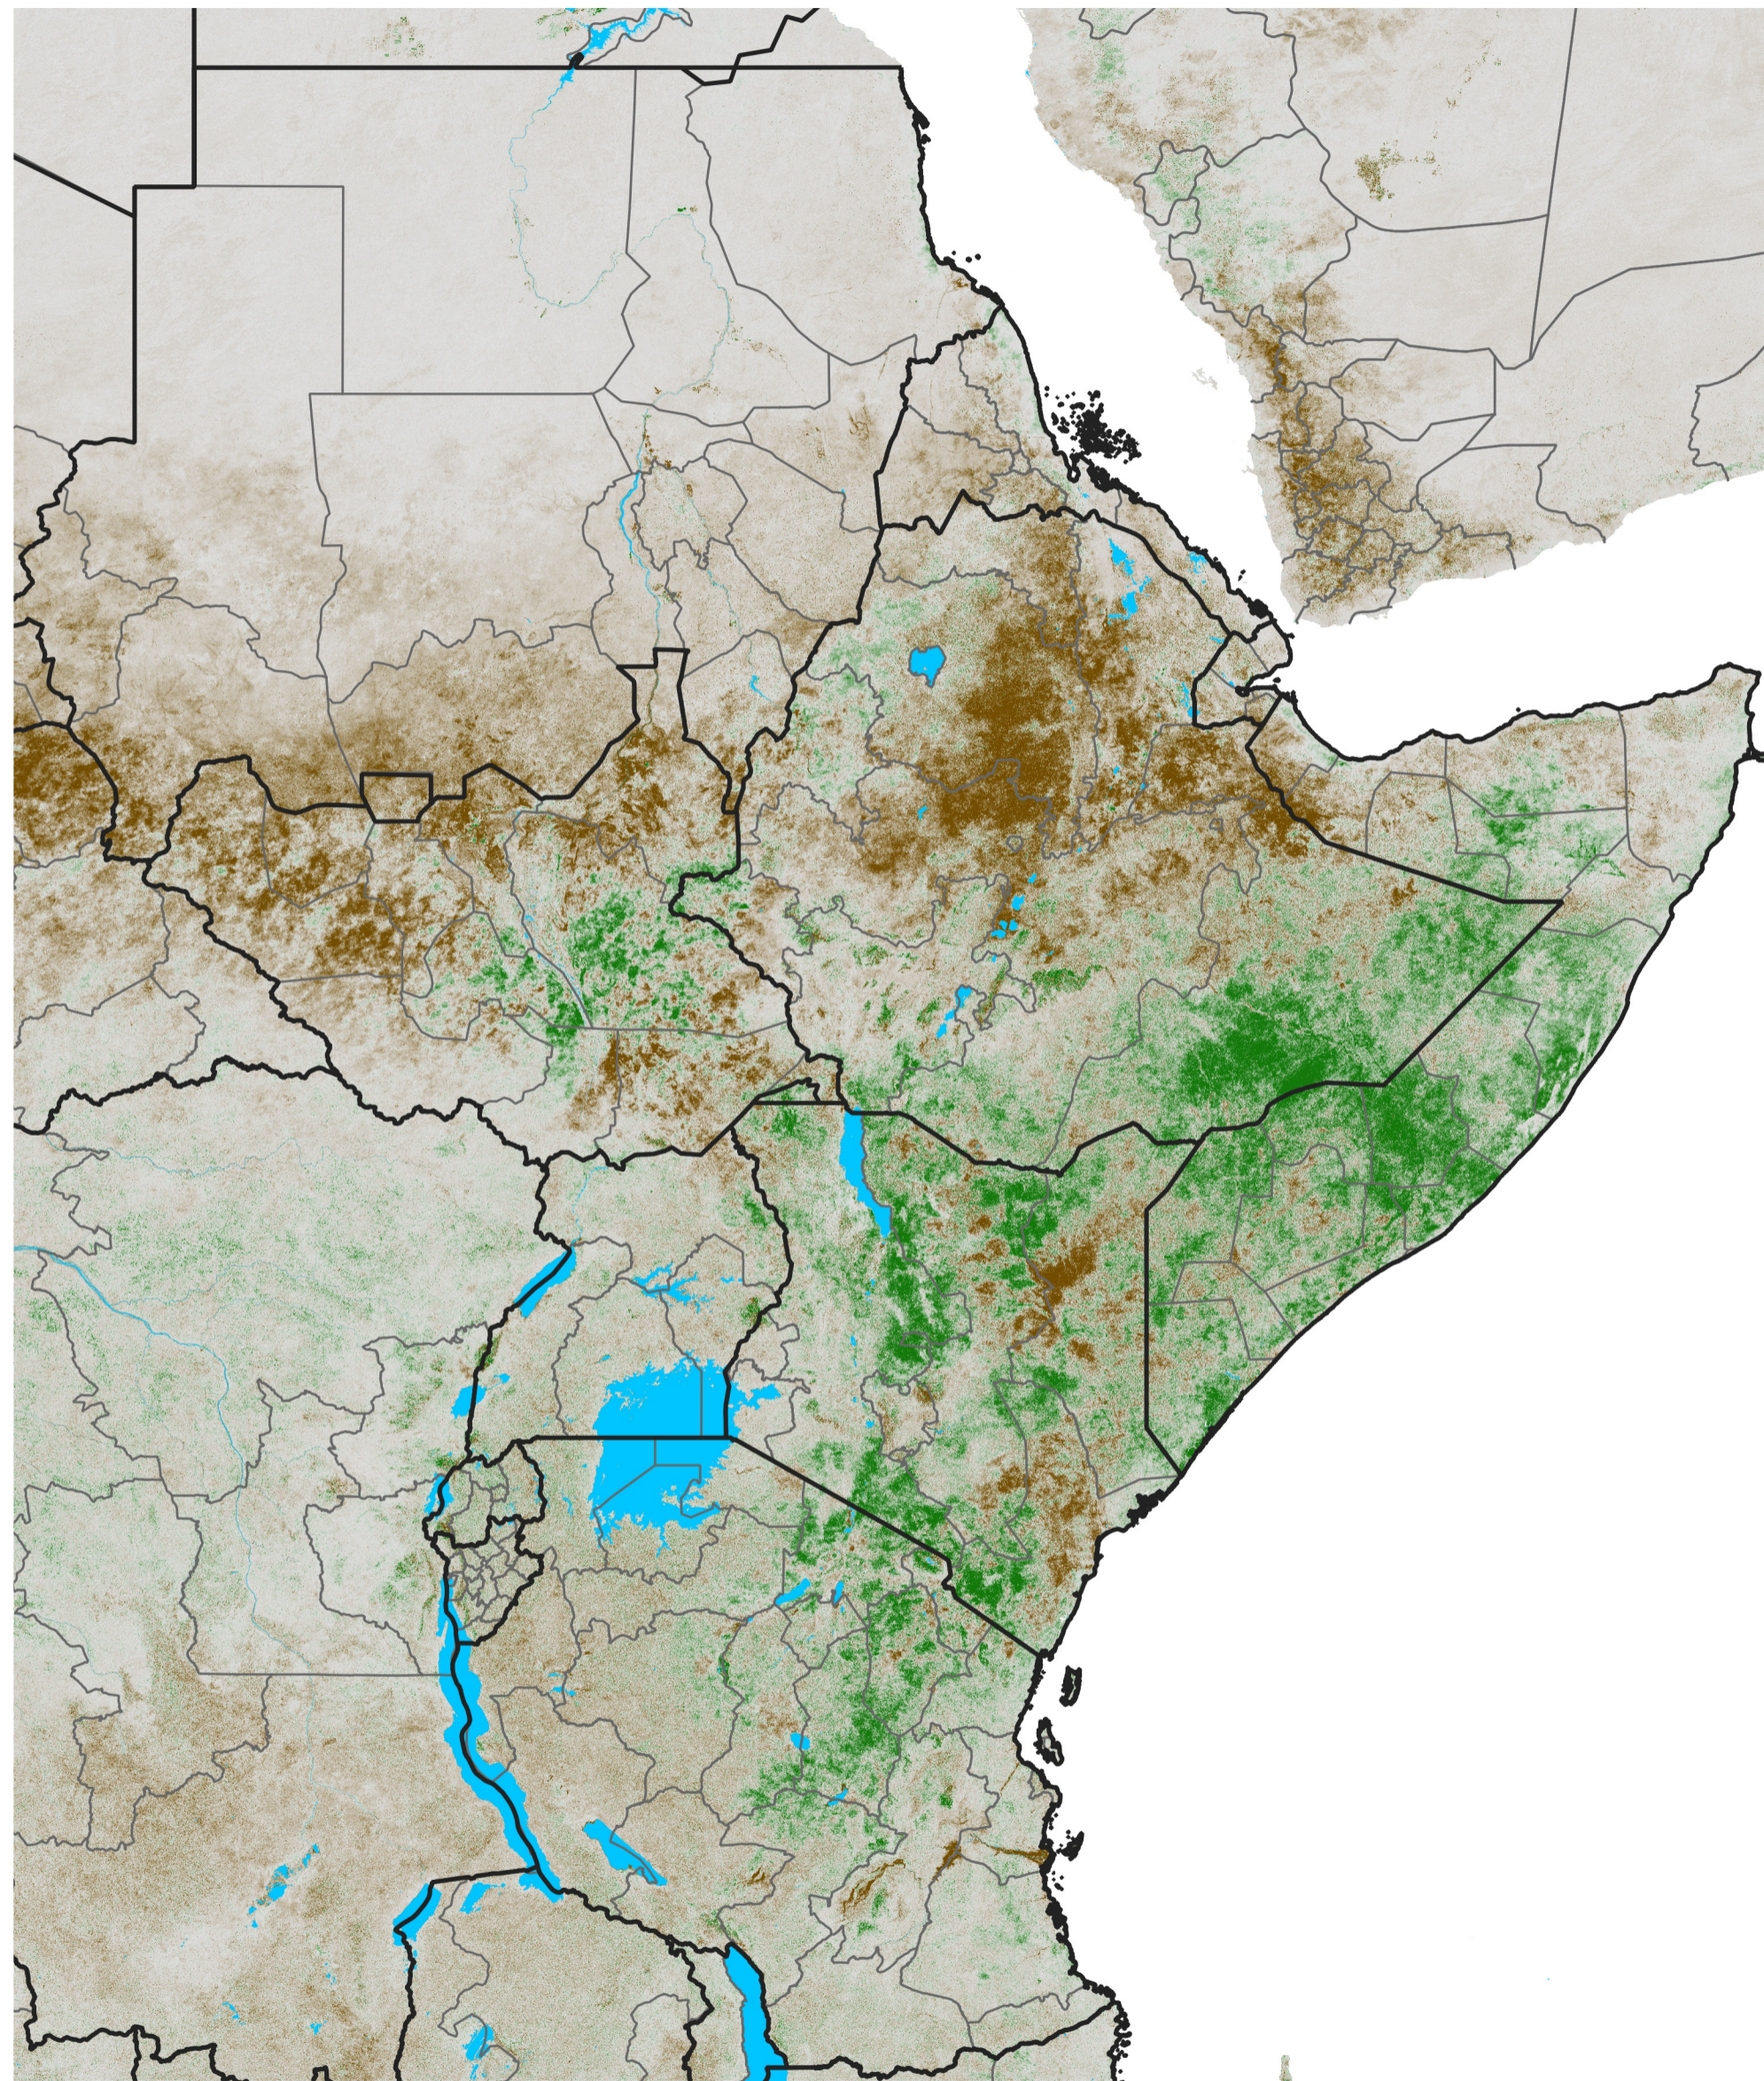

East Africa NDVI Difference

2024 minus 2023

Period 29 / May 16 - 25, 2024

NDVI Difference

< -0.3 -0.2 -0.1 -0.05 0.05 0.1 0.2 >0.3

Negative

No Difference

Positive