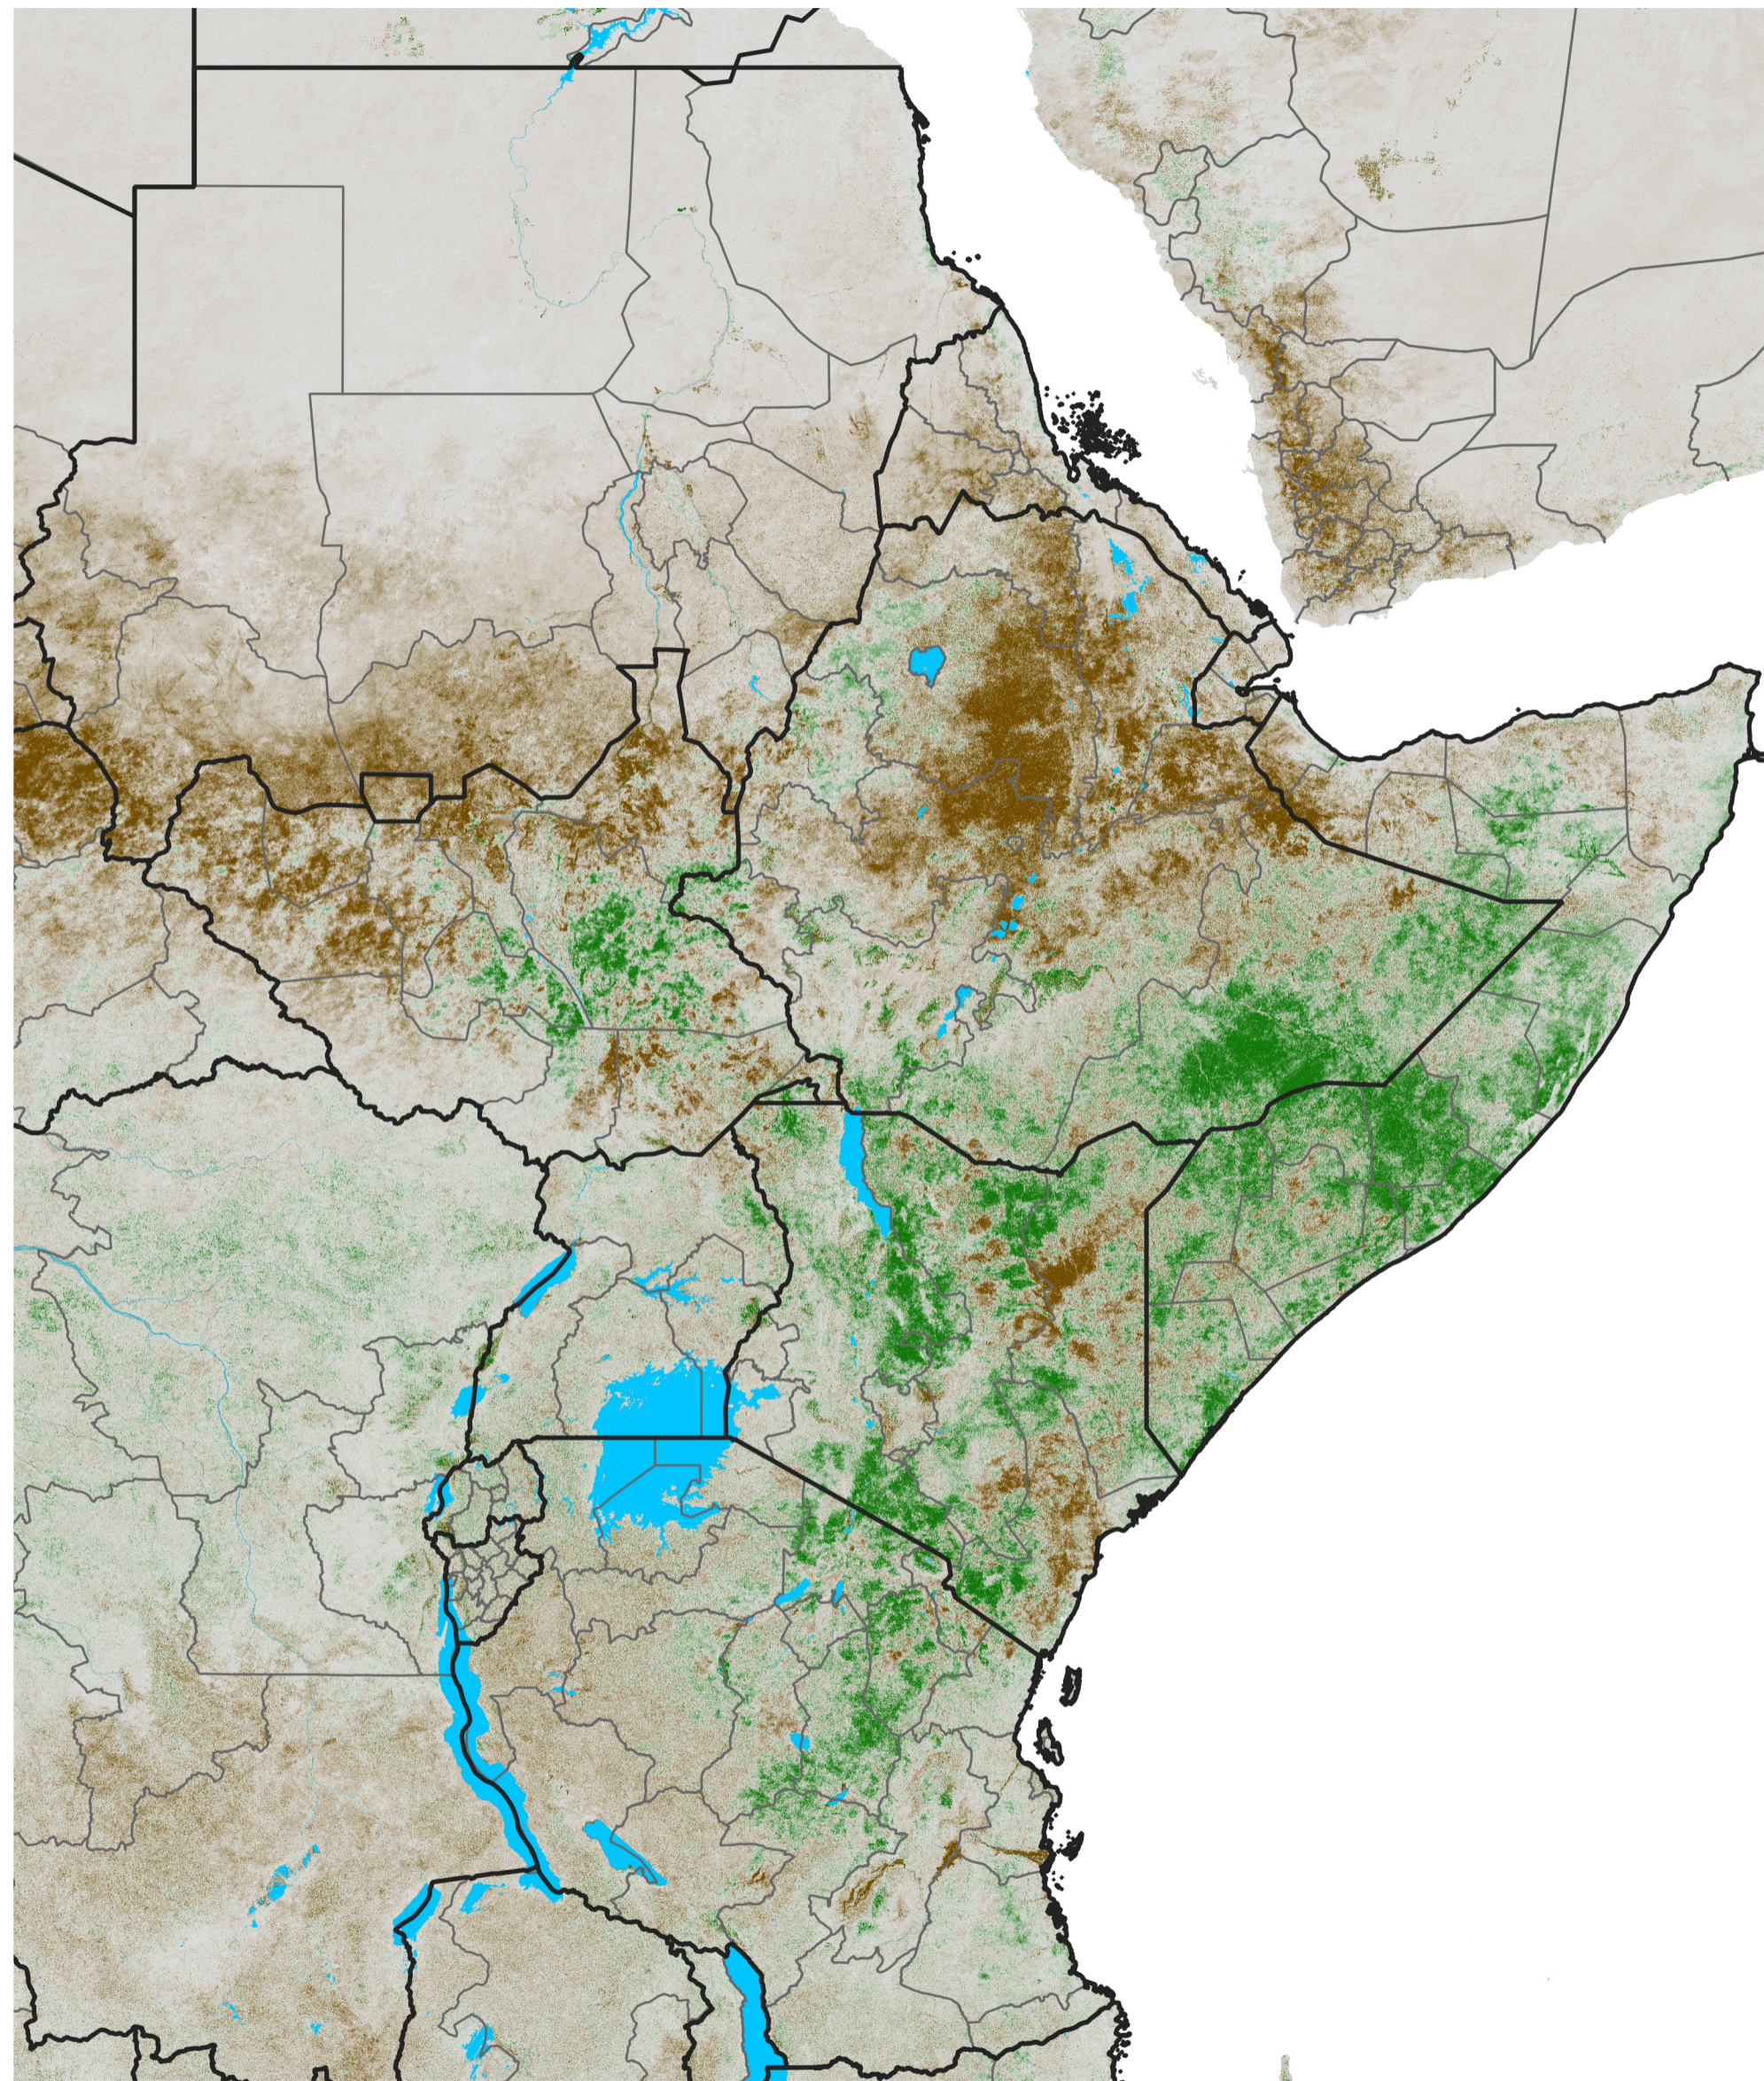

# East Africa NDVI Difference

2024 minus 2023

Period 30 / May 21 - 31, 2024

## NDVI Difference

< -0.3   -0.2   -0.1   -0.05   0.05   0.1   0.2   >0.3

Negative

No Difference

Positive