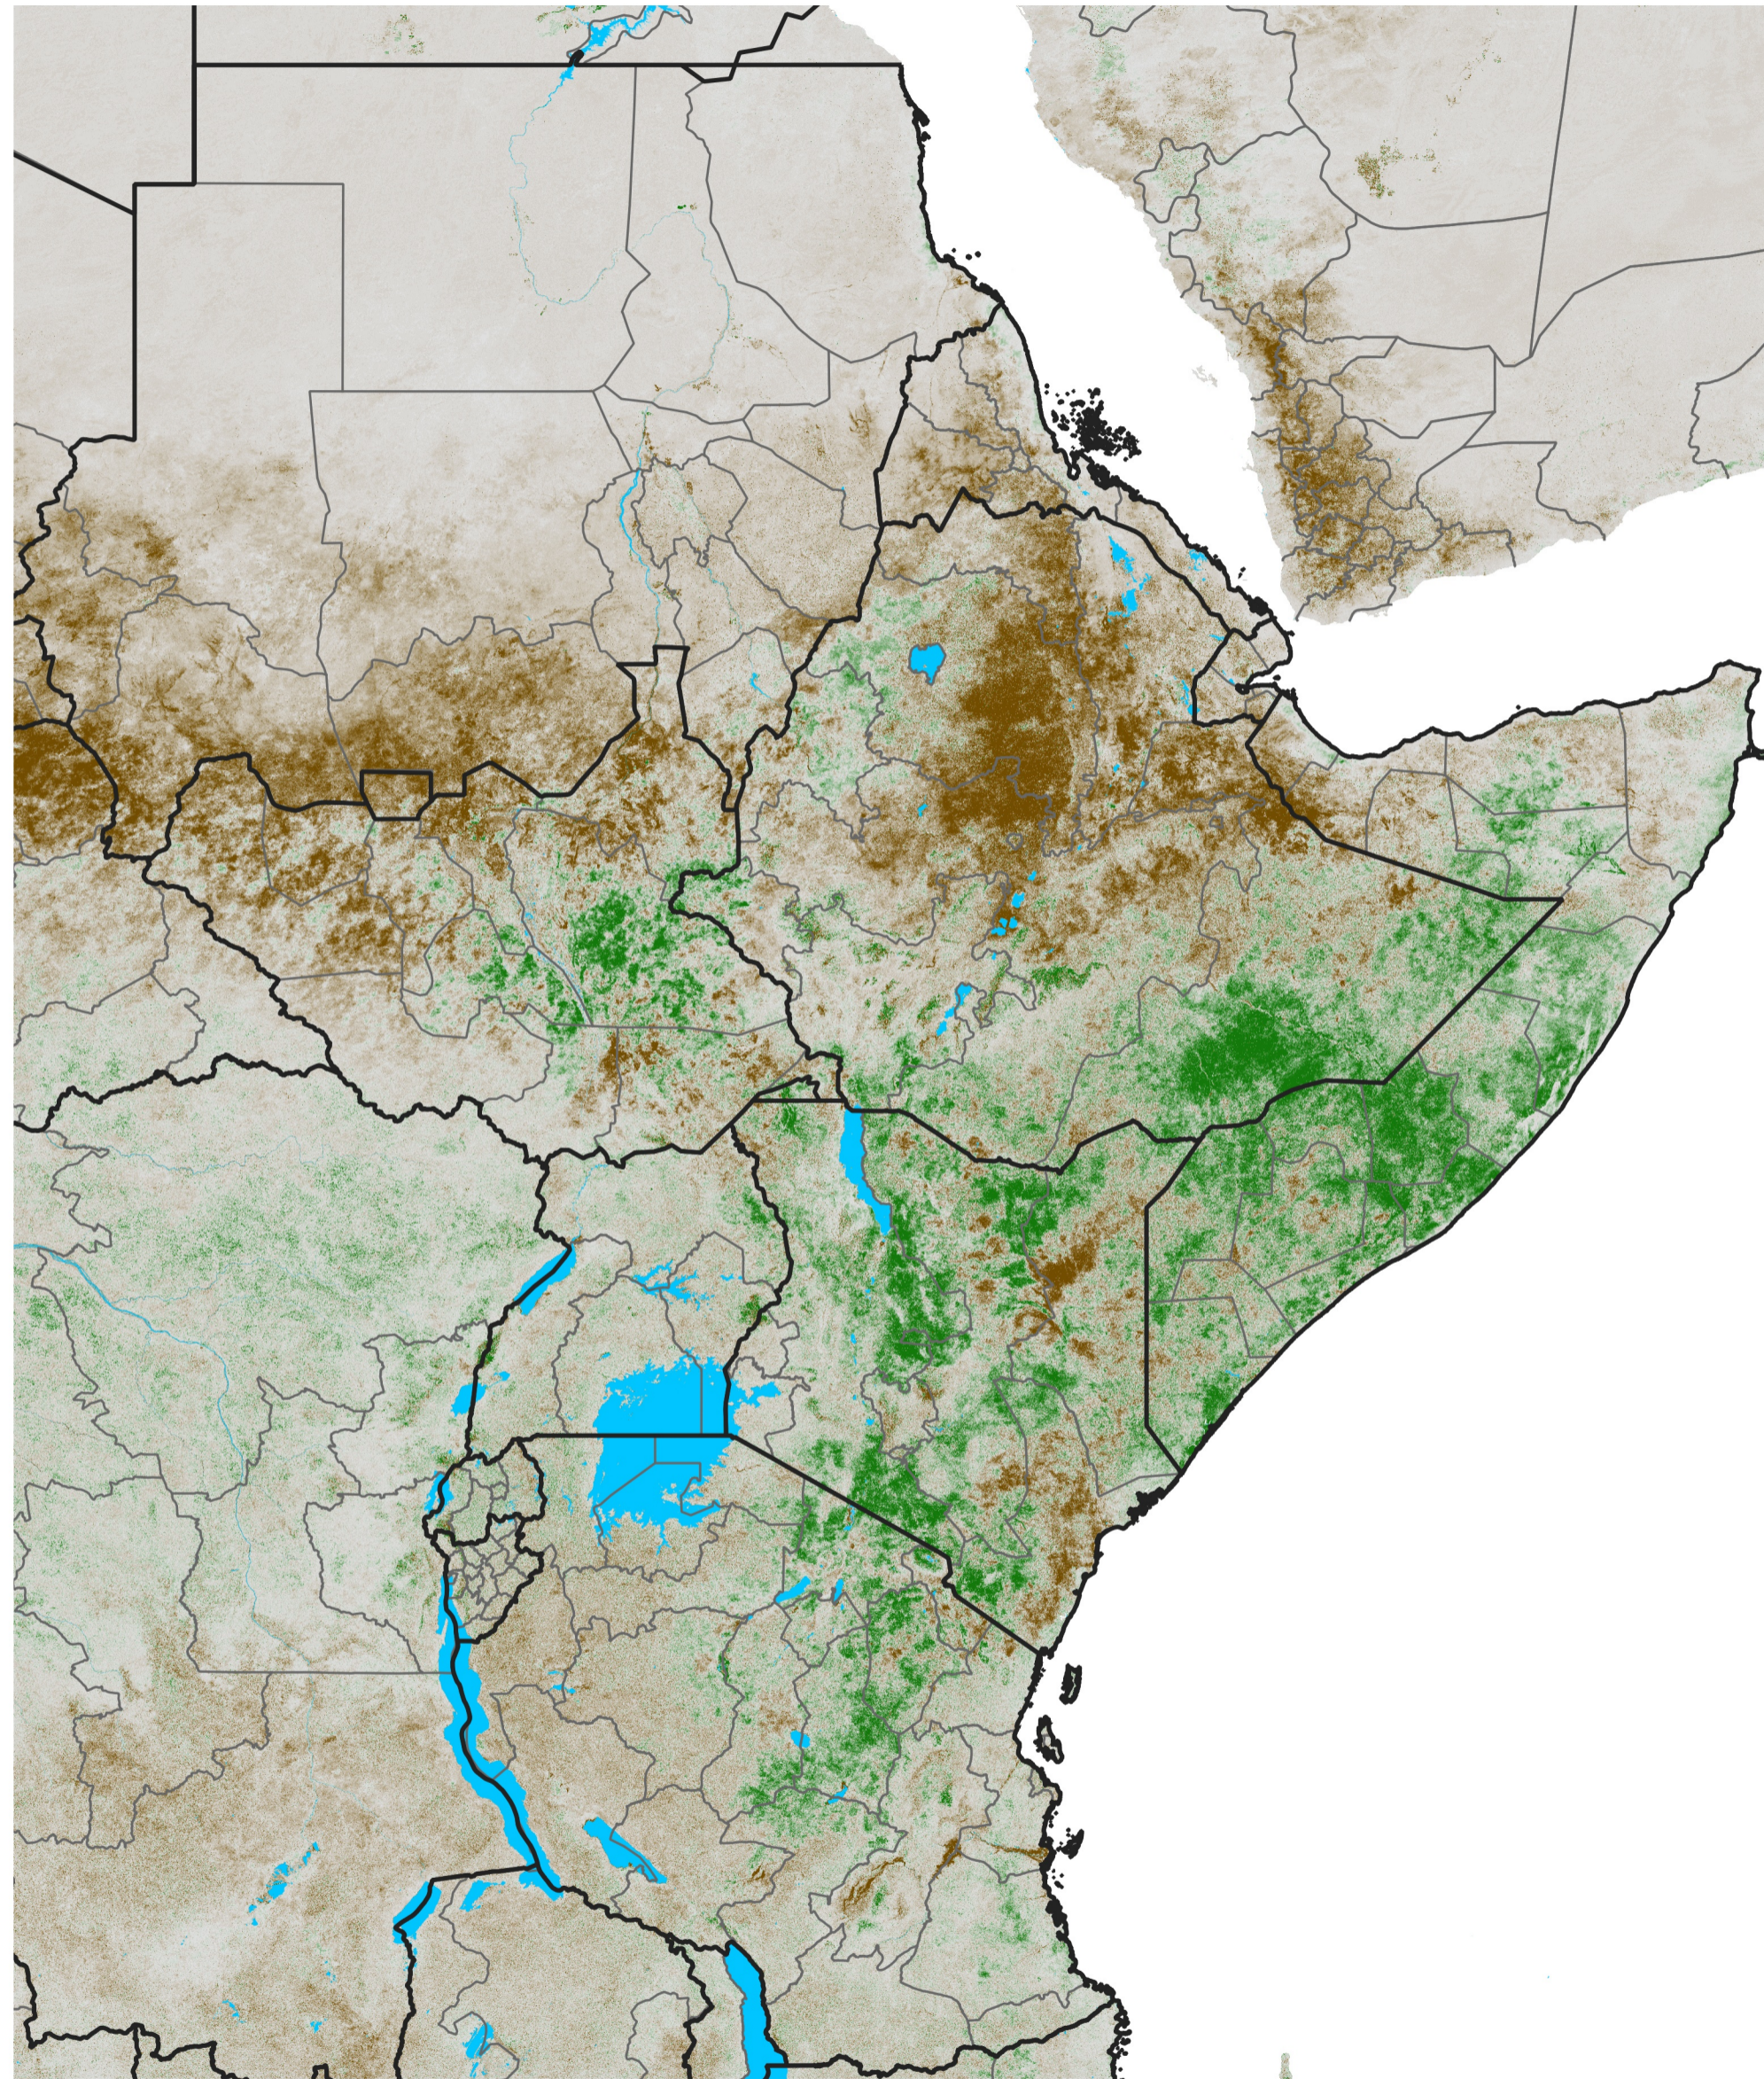

East Africa NDVI Difference

2024 minus 2023

Period 31 / May 26 - Jun 05, 2024

NDVI Difference

< -0.3 -0.2 -0.1 -0.05 0.05 0.1 0.2 >0.3

Negative

No Difference

Positive