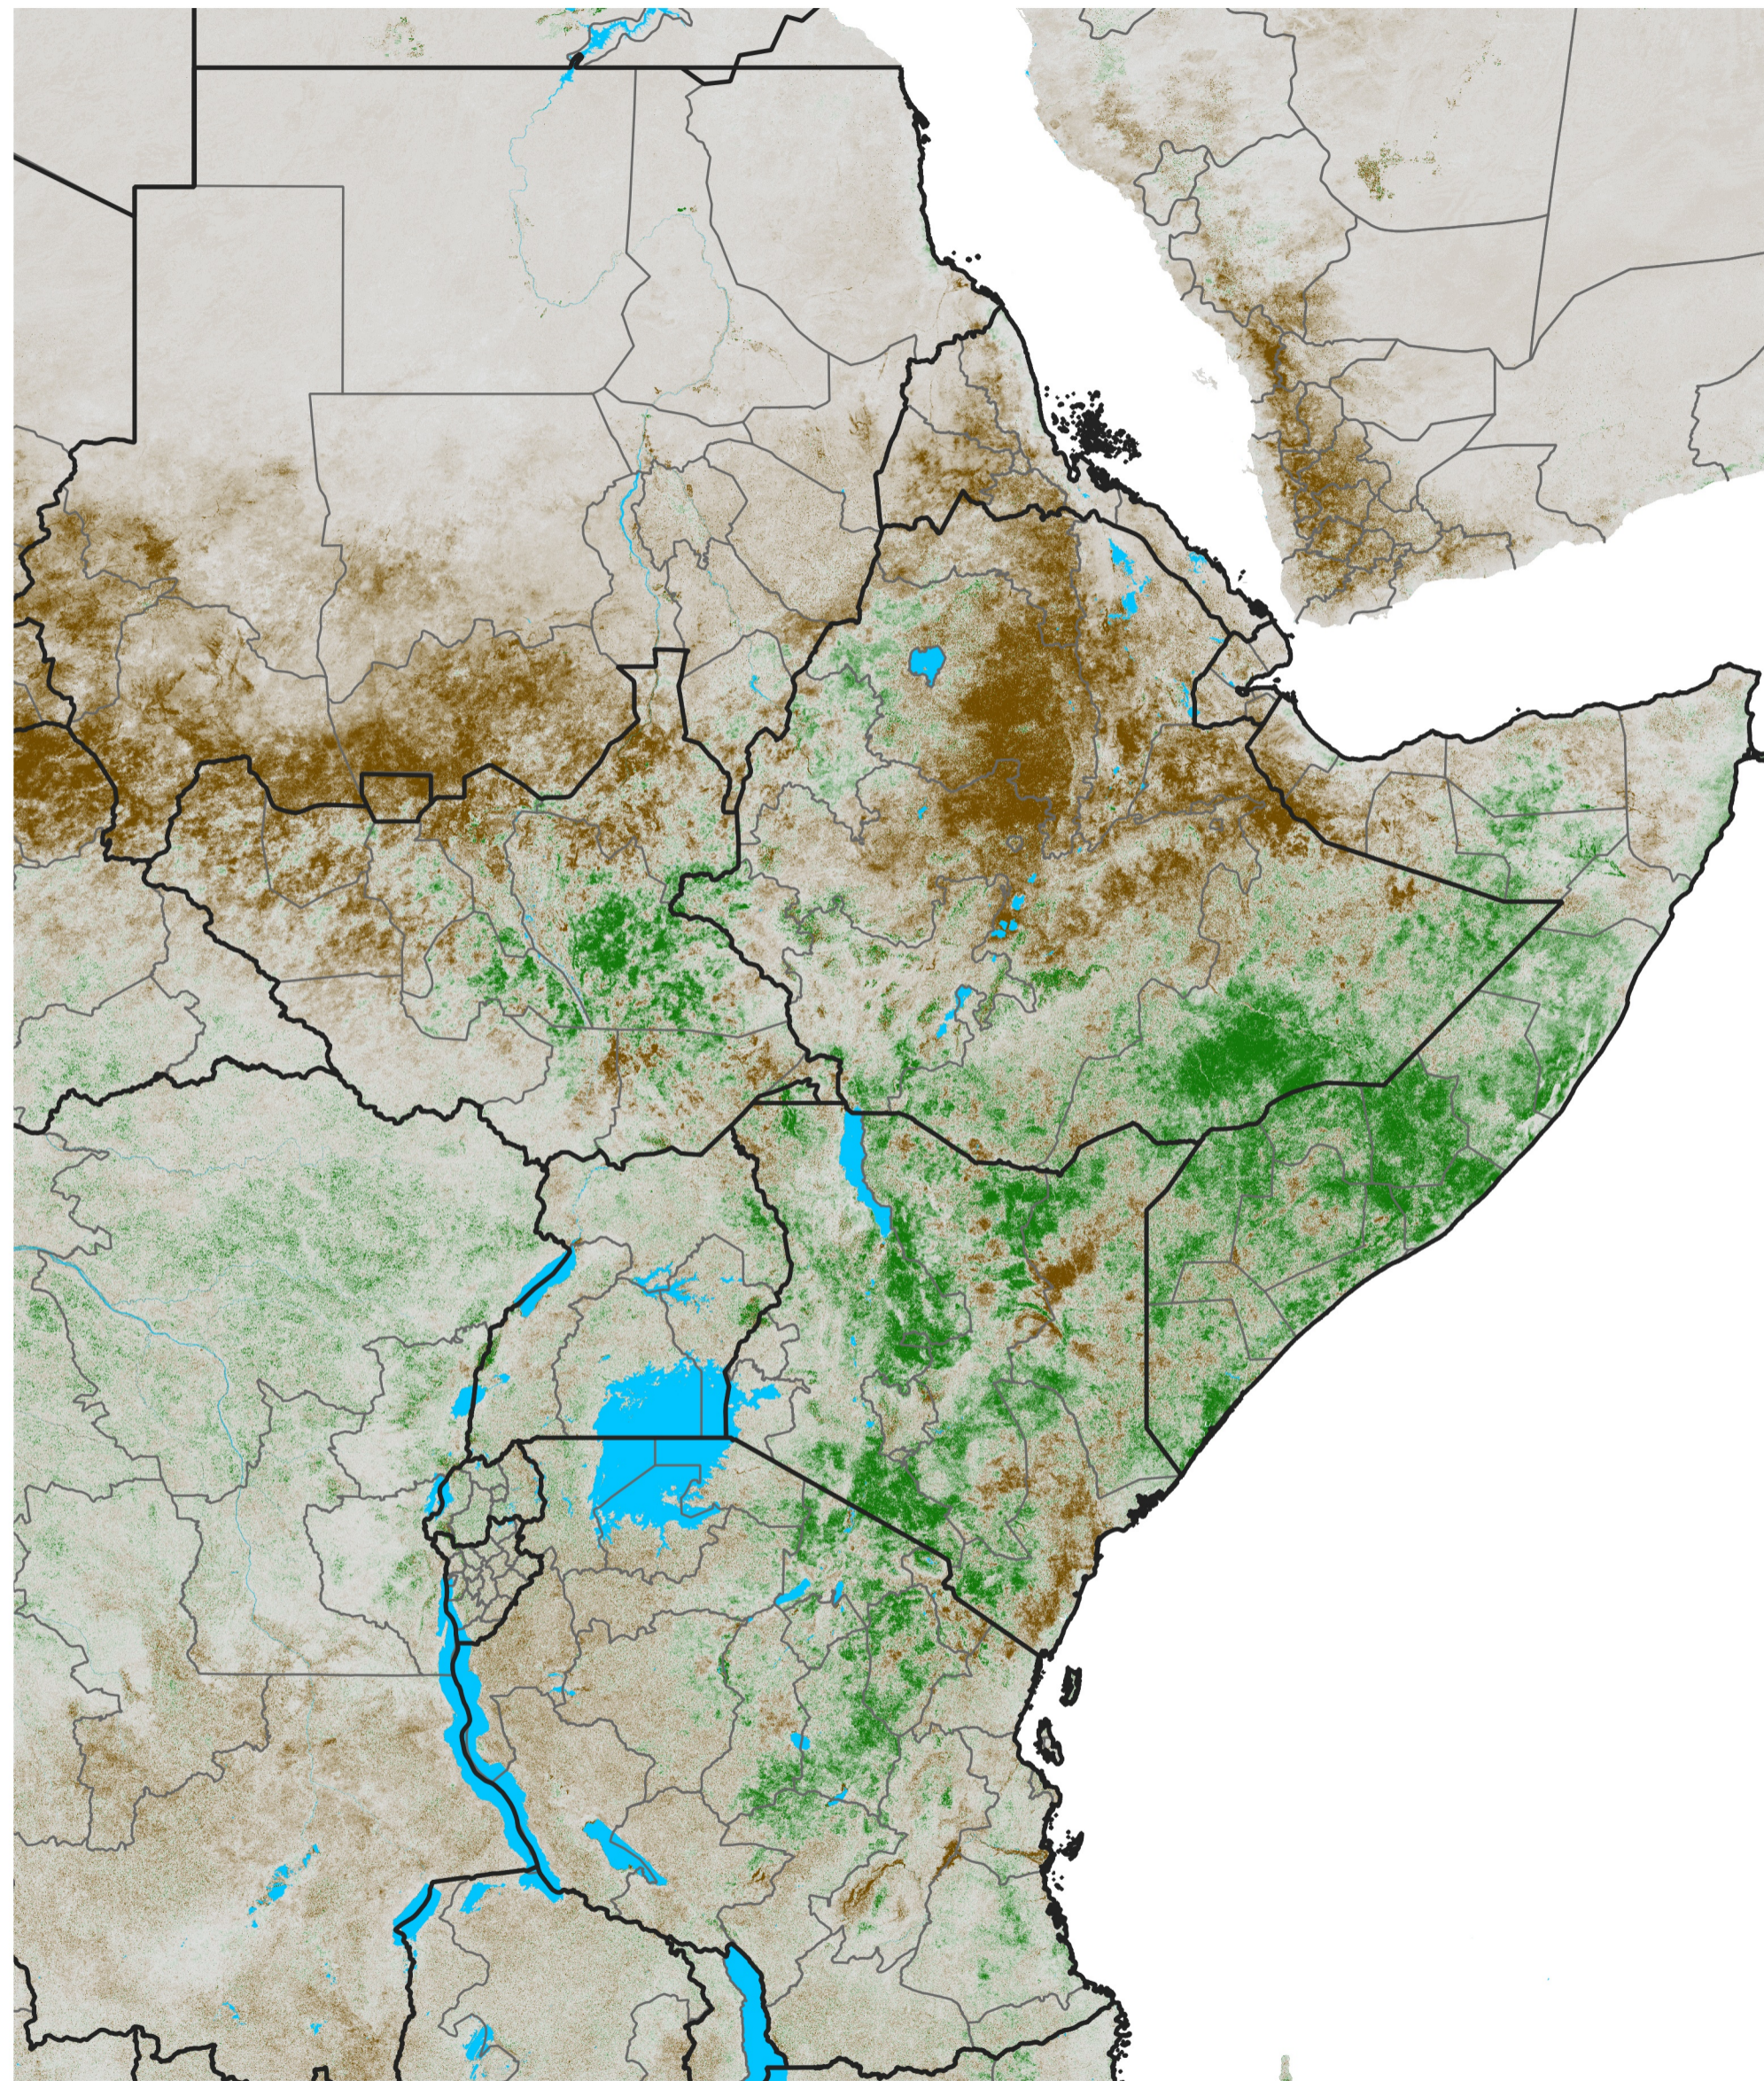

# East Africa NDVI Difference

2024 minus 2023

Period 32 / Jun 01 - 10, 2024

## NDVI Difference

< -0.3   -0.2   -0.1   -0.05   0.05   0.1   0.2   >0.3

Negative

No Difference

Positive