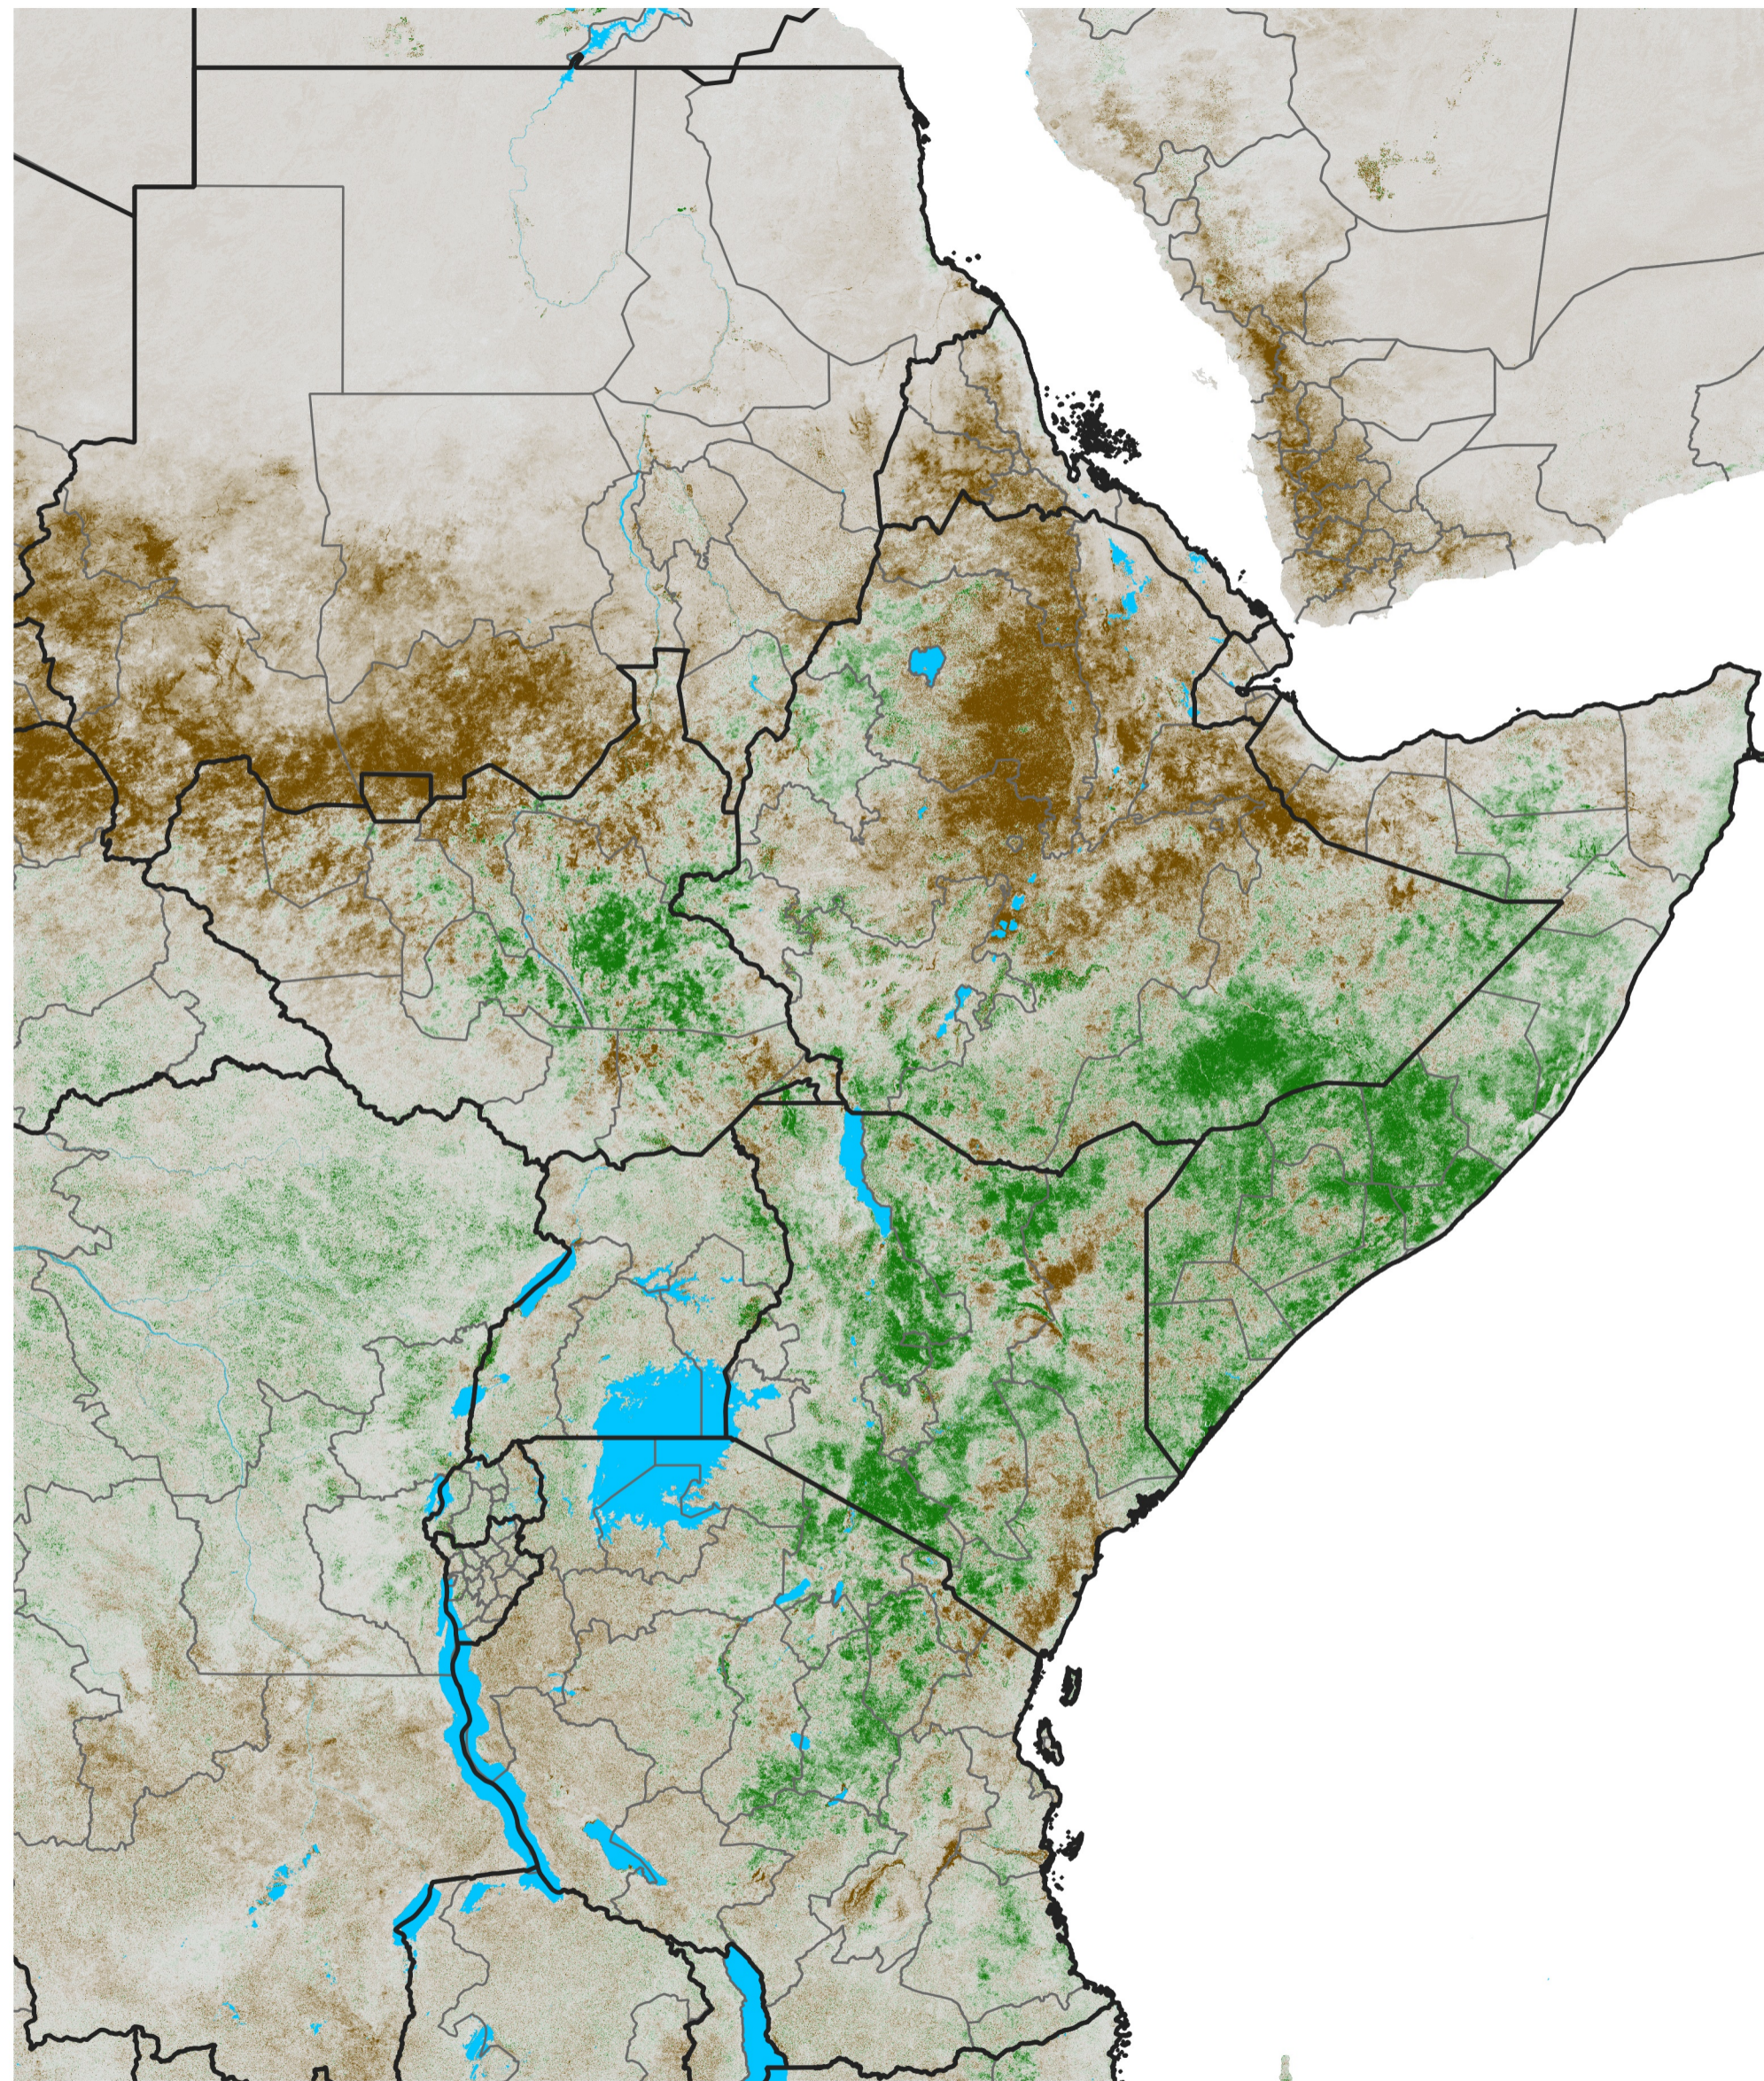

# East Africa NDVI Difference

2024 minus 2023

Period 33 / Jun 06 - 15, 2024

## NDVI Difference

< -0.3   -0.2   -0.1   -0.05   0.05   0.1   0.2   >0.3

Negative

No Difference

Positive