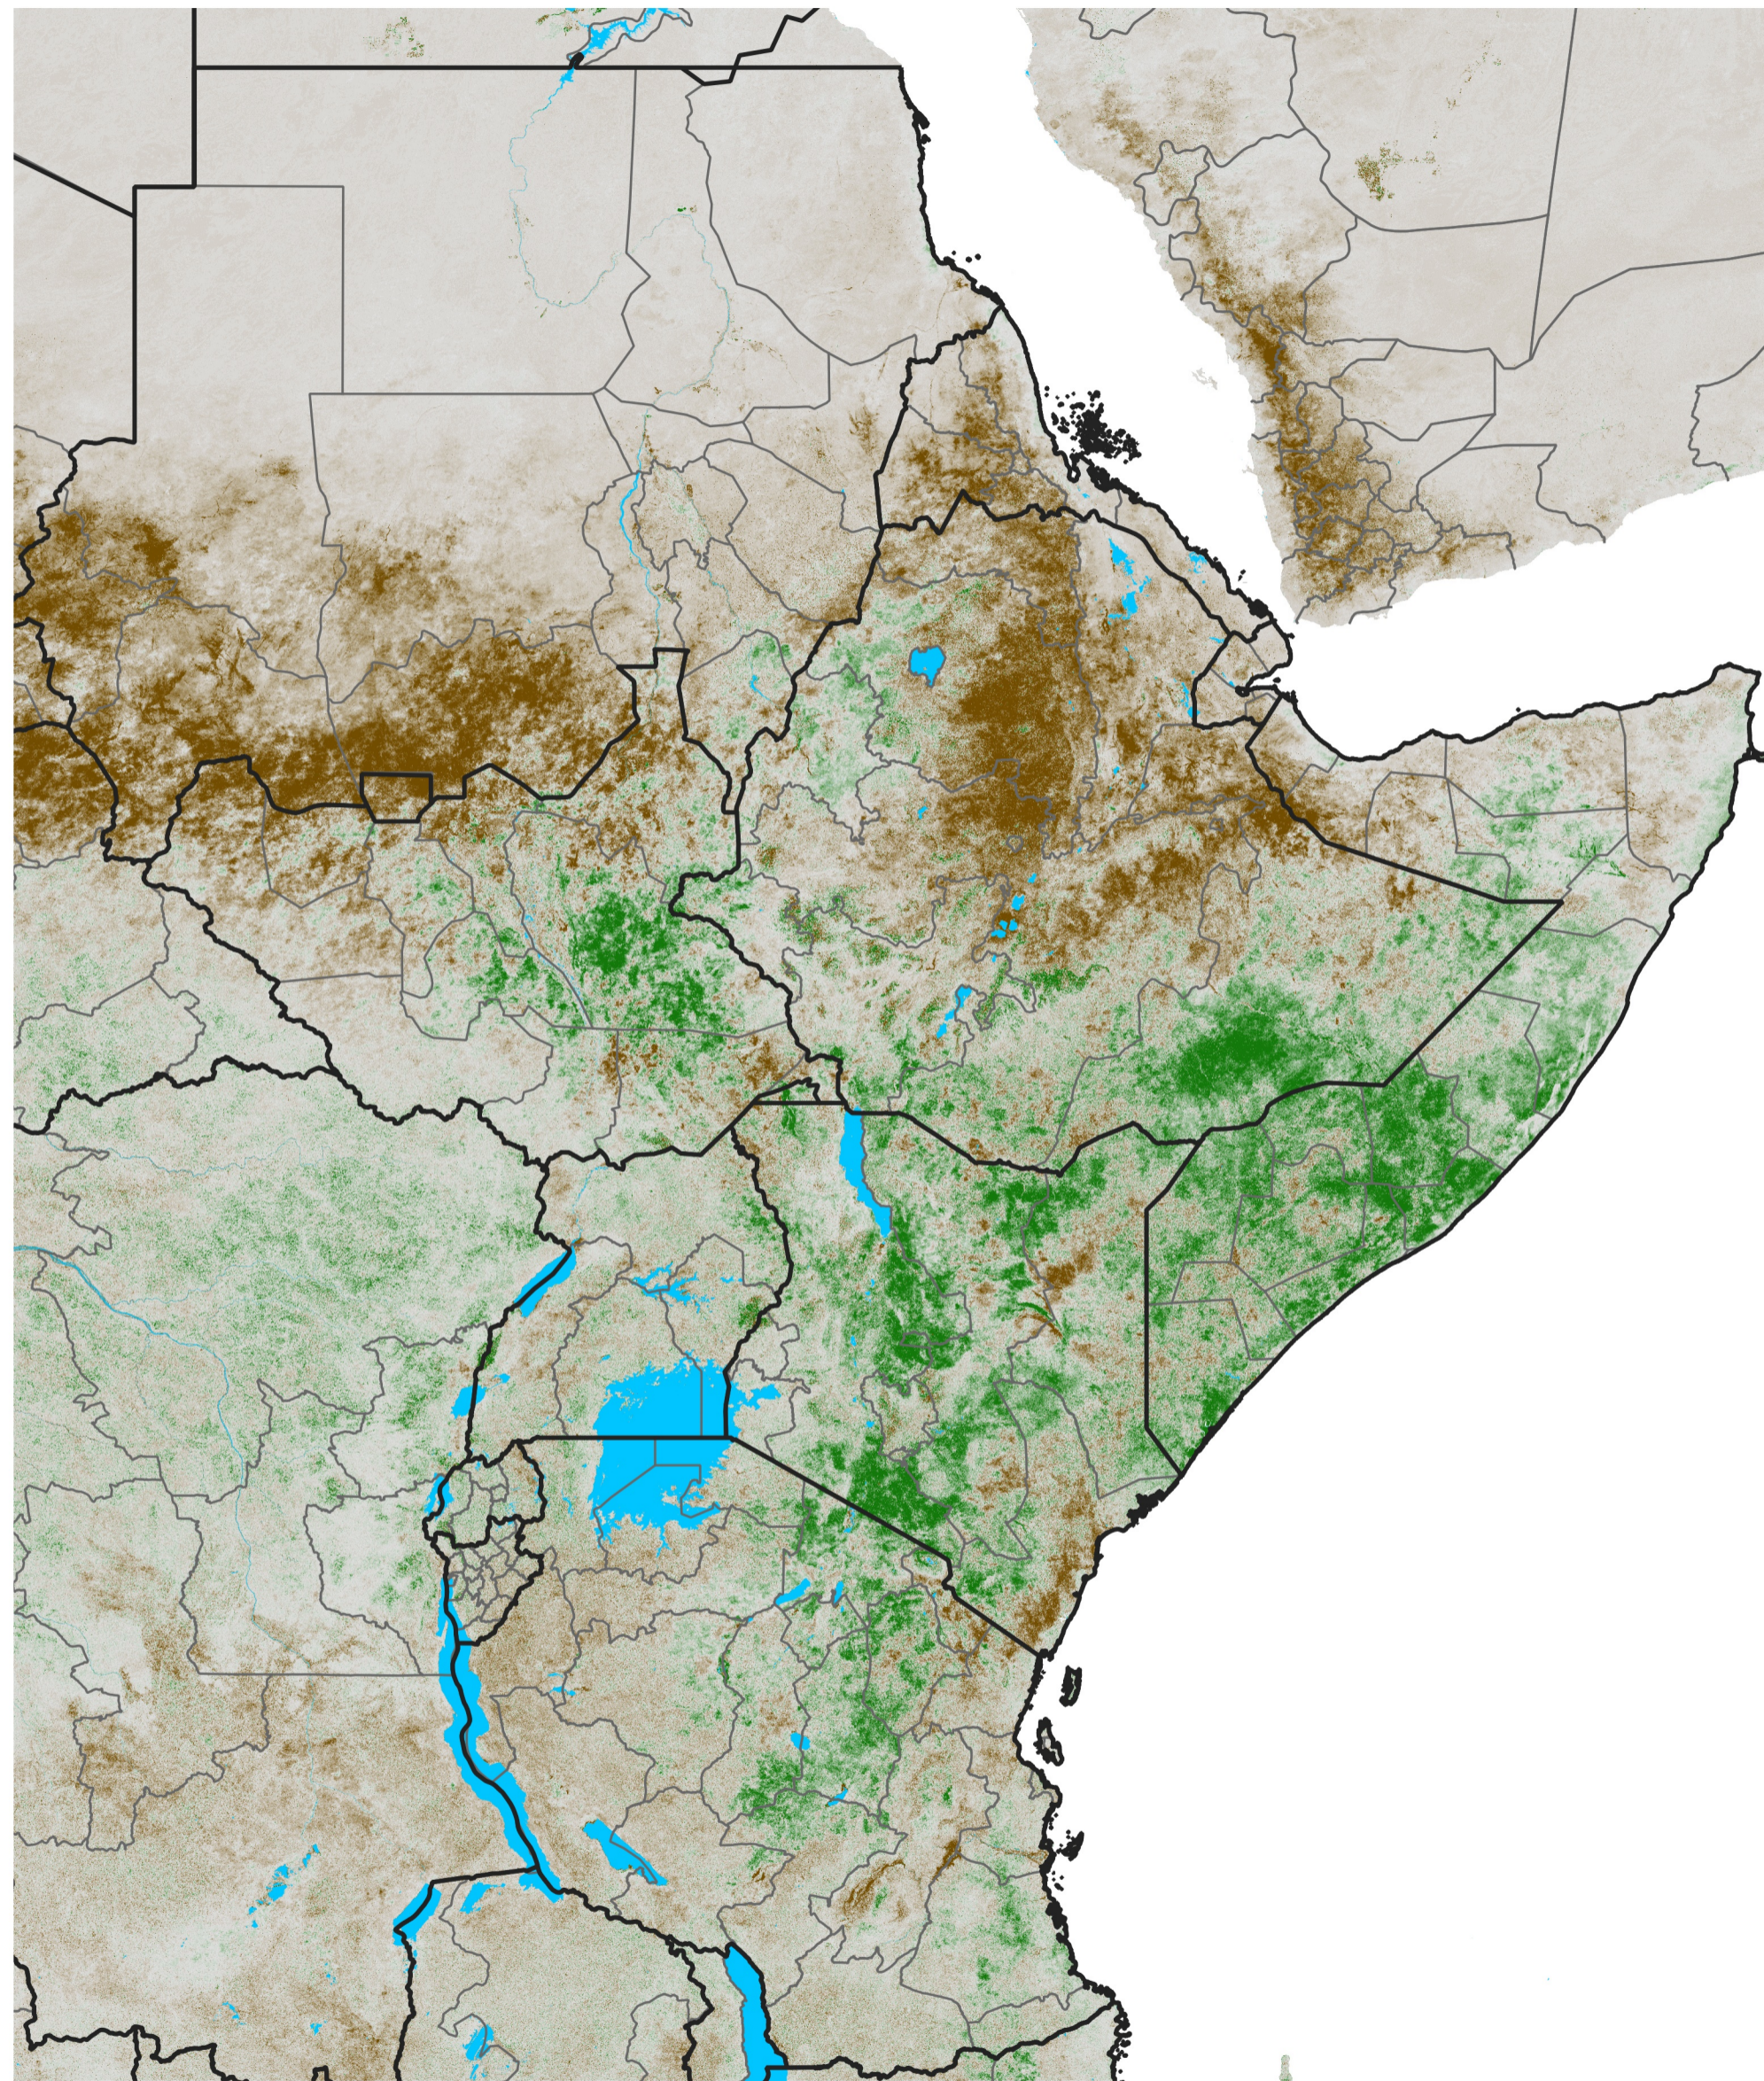

East Africa NDVI Difference

2024 minus 2023

Period 34 / Jun 11 - 20, 2024

NDVI Difference

< -0.3 -0.2 -0.1 -0.05 0.05 0.1 0.2 >0.3

Negative

No Difference

Positive