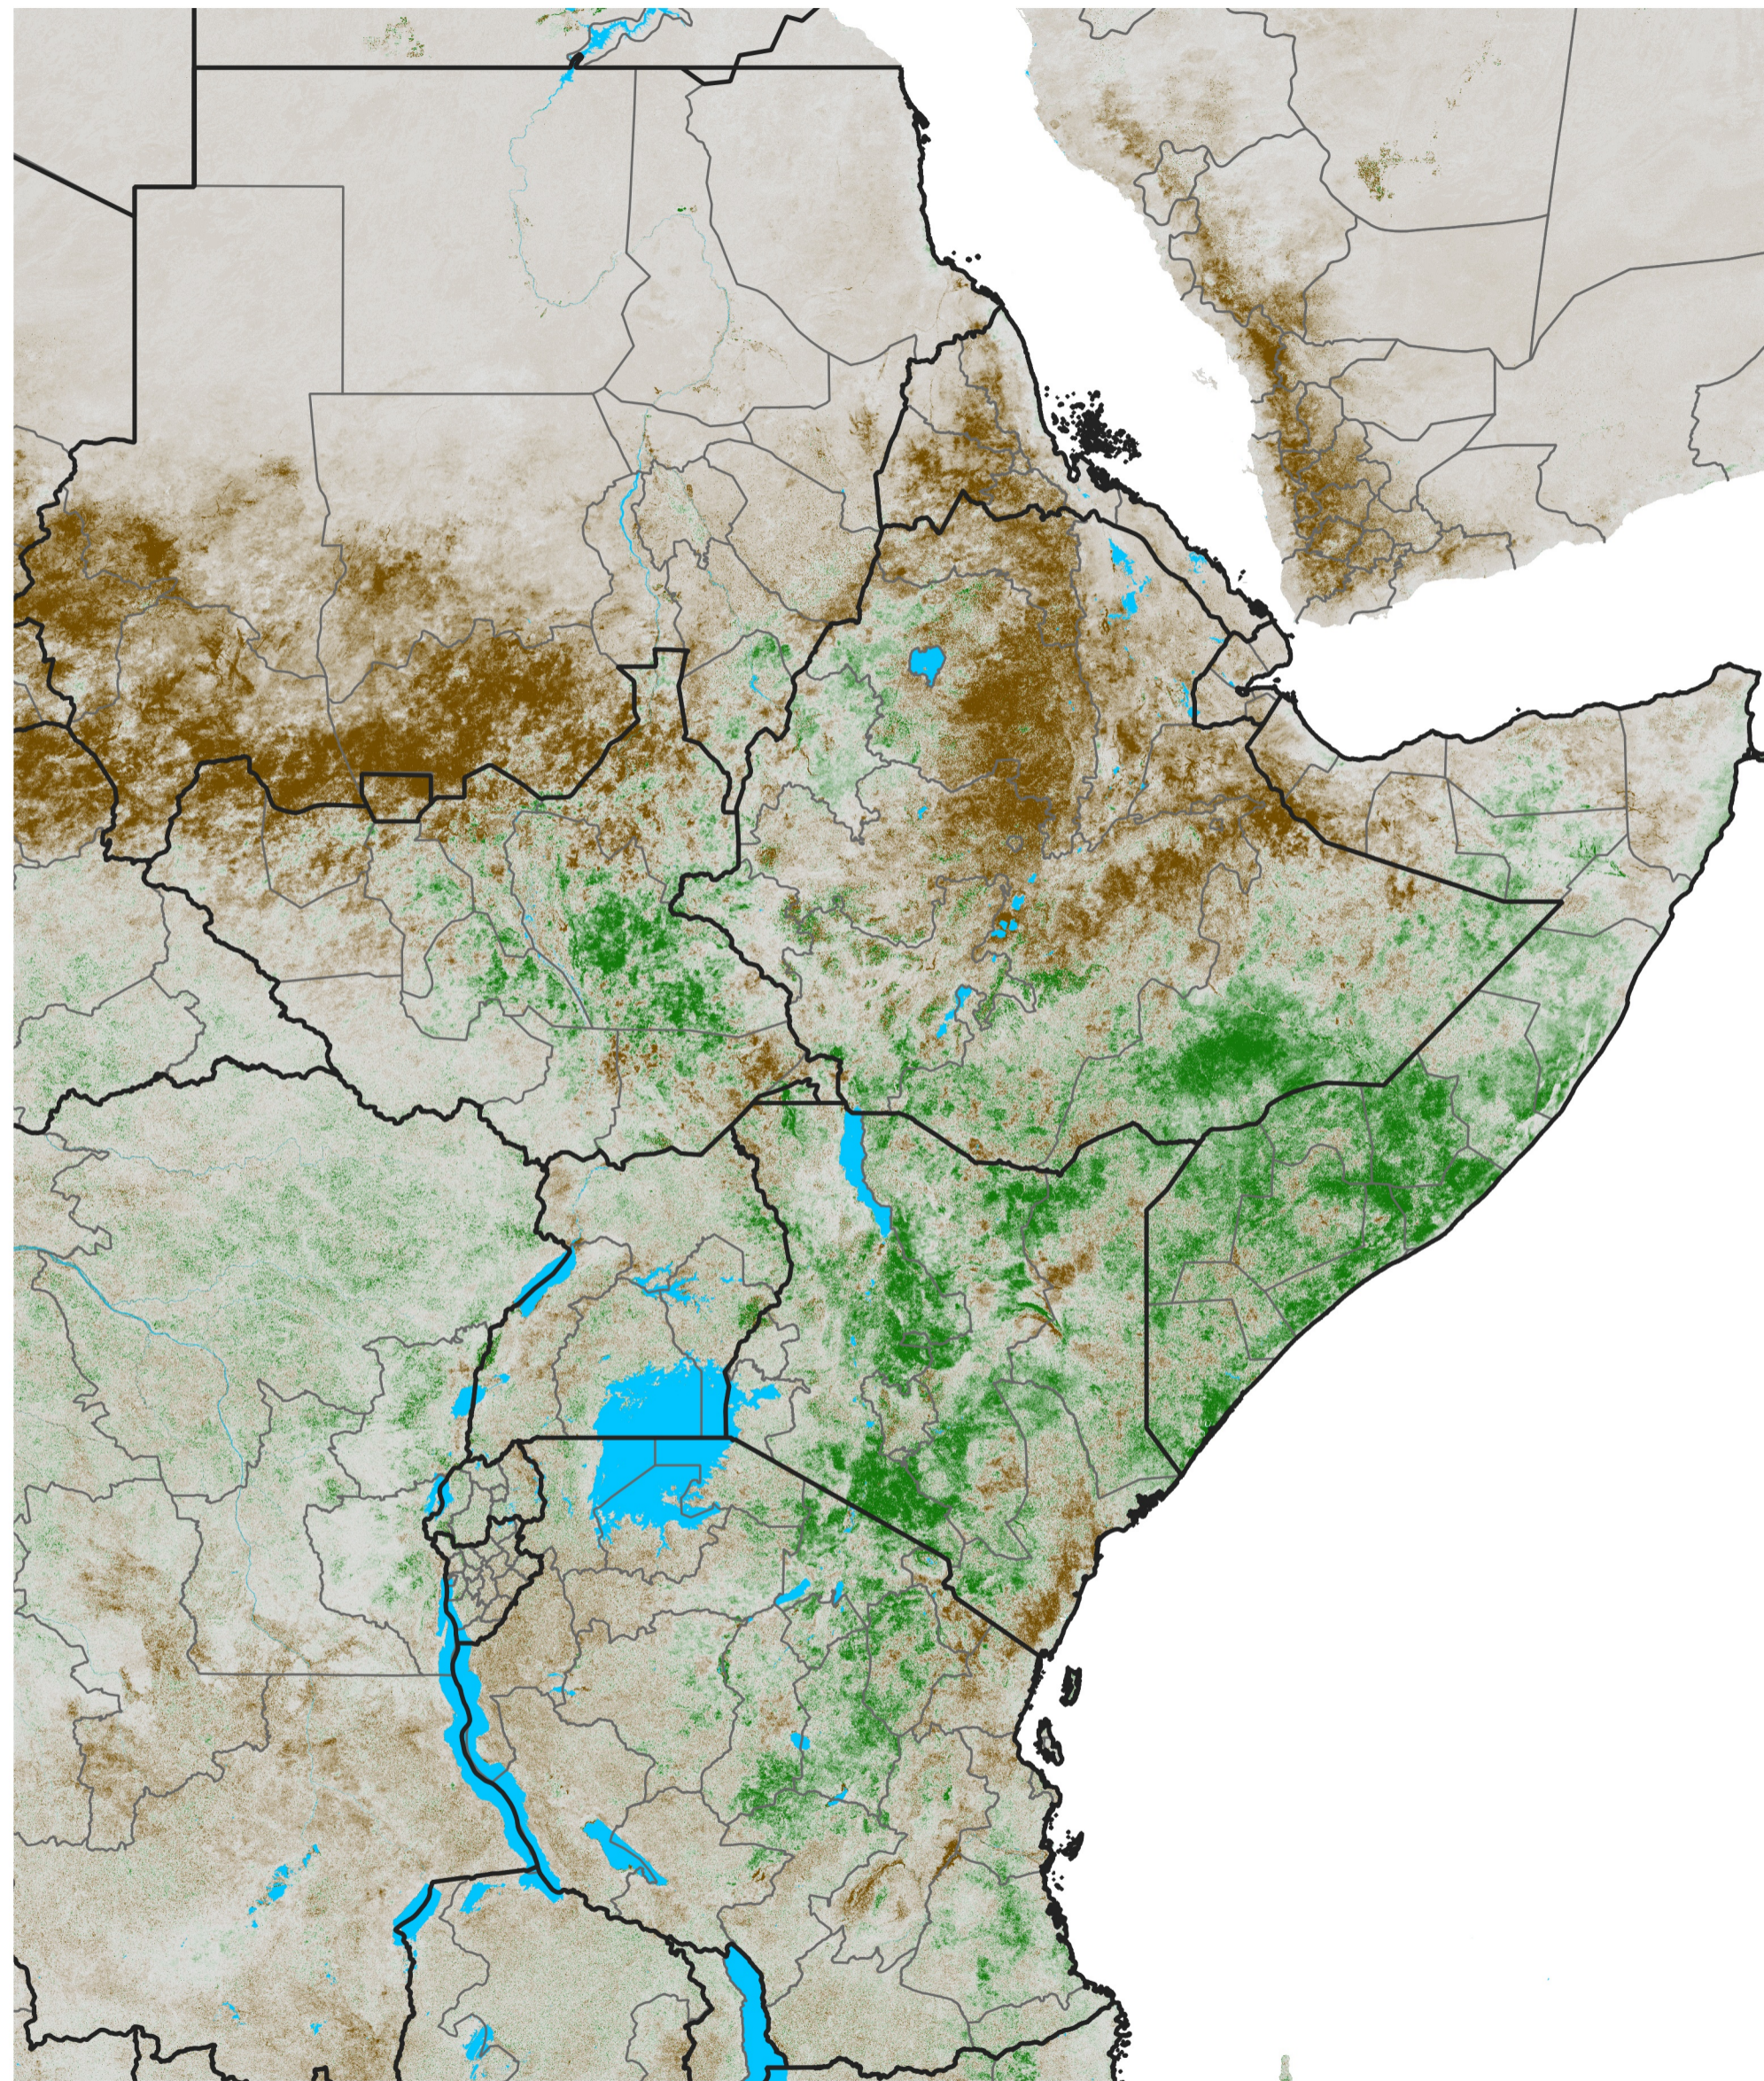

East Africa NDVI Difference

2024 minus 2023

Period 35 / Jun 16 - 25, 2024

NDVI Difference

< -0.3 -0.2 -0.1 -0.05 0.05 0.1 0.2 >0.3

Negative

No Difference

Positive