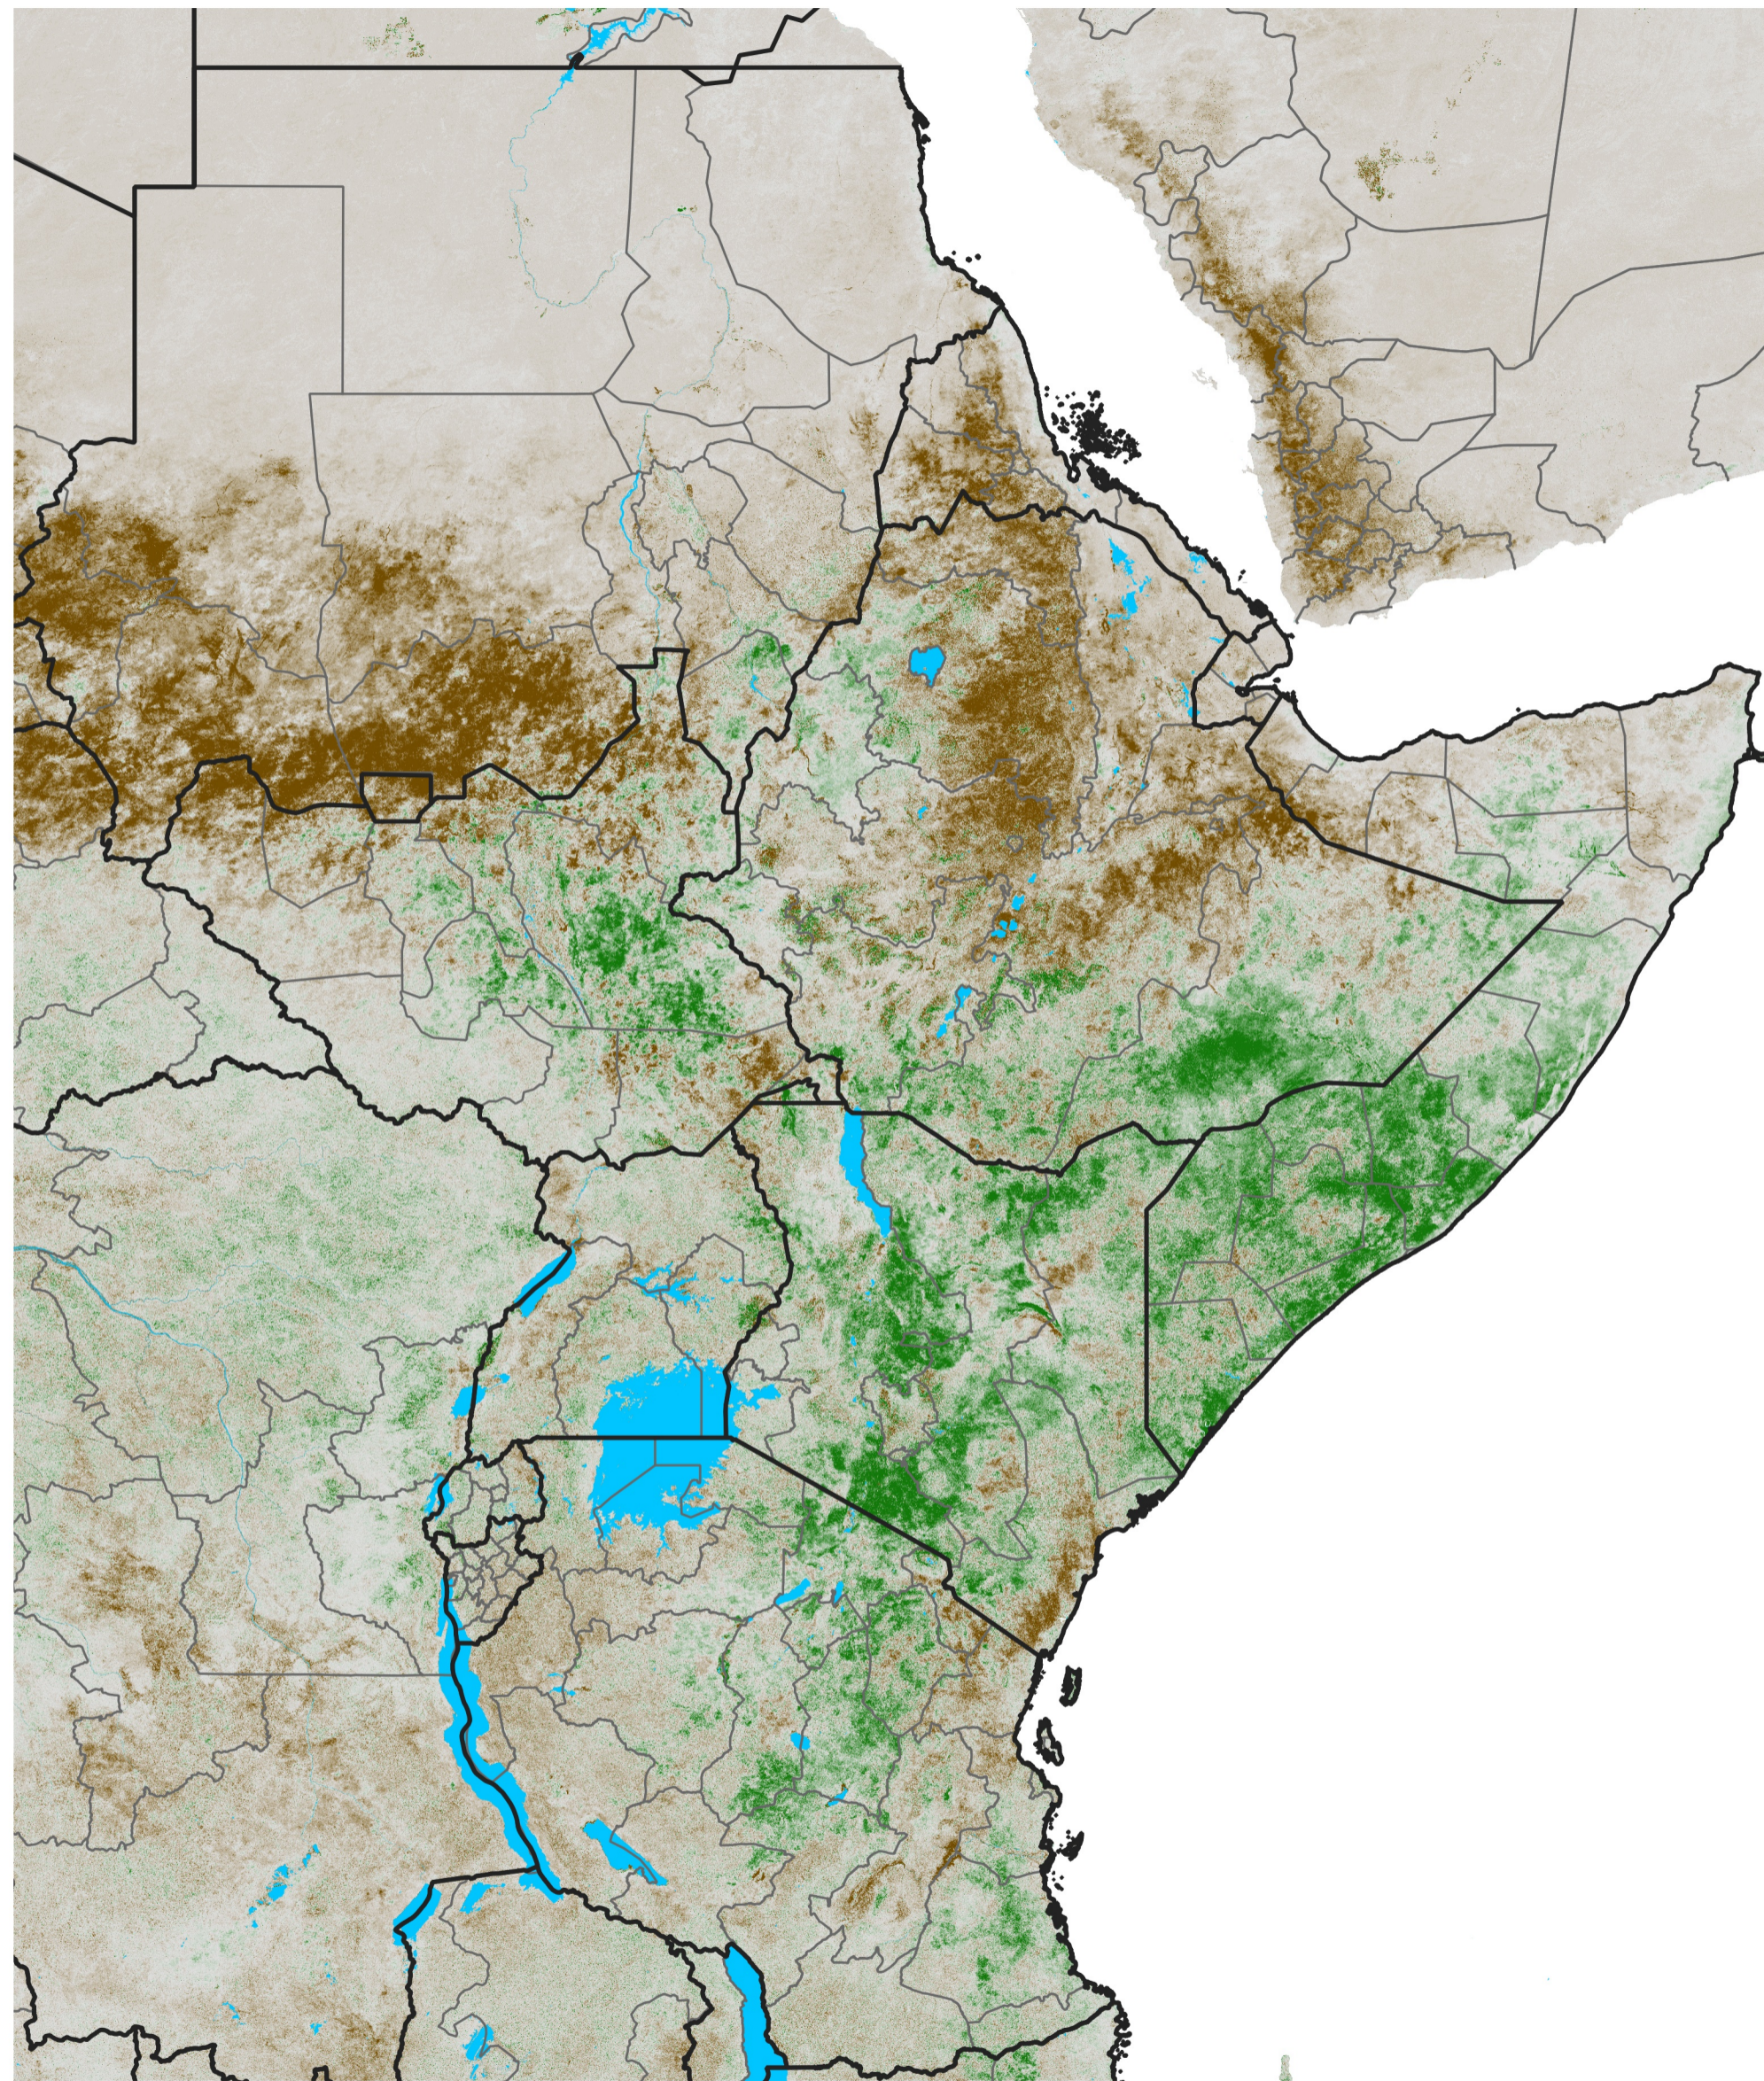

East Africa NDVI Difference

2024 minus 2023

Period 36 / Jun 21 - 30, 2024

NDVI Difference

< -0.3 -0.2 -0.1 -0.05 0.05 0.1 0.2 >0.3

Negative

No Difference

Positive