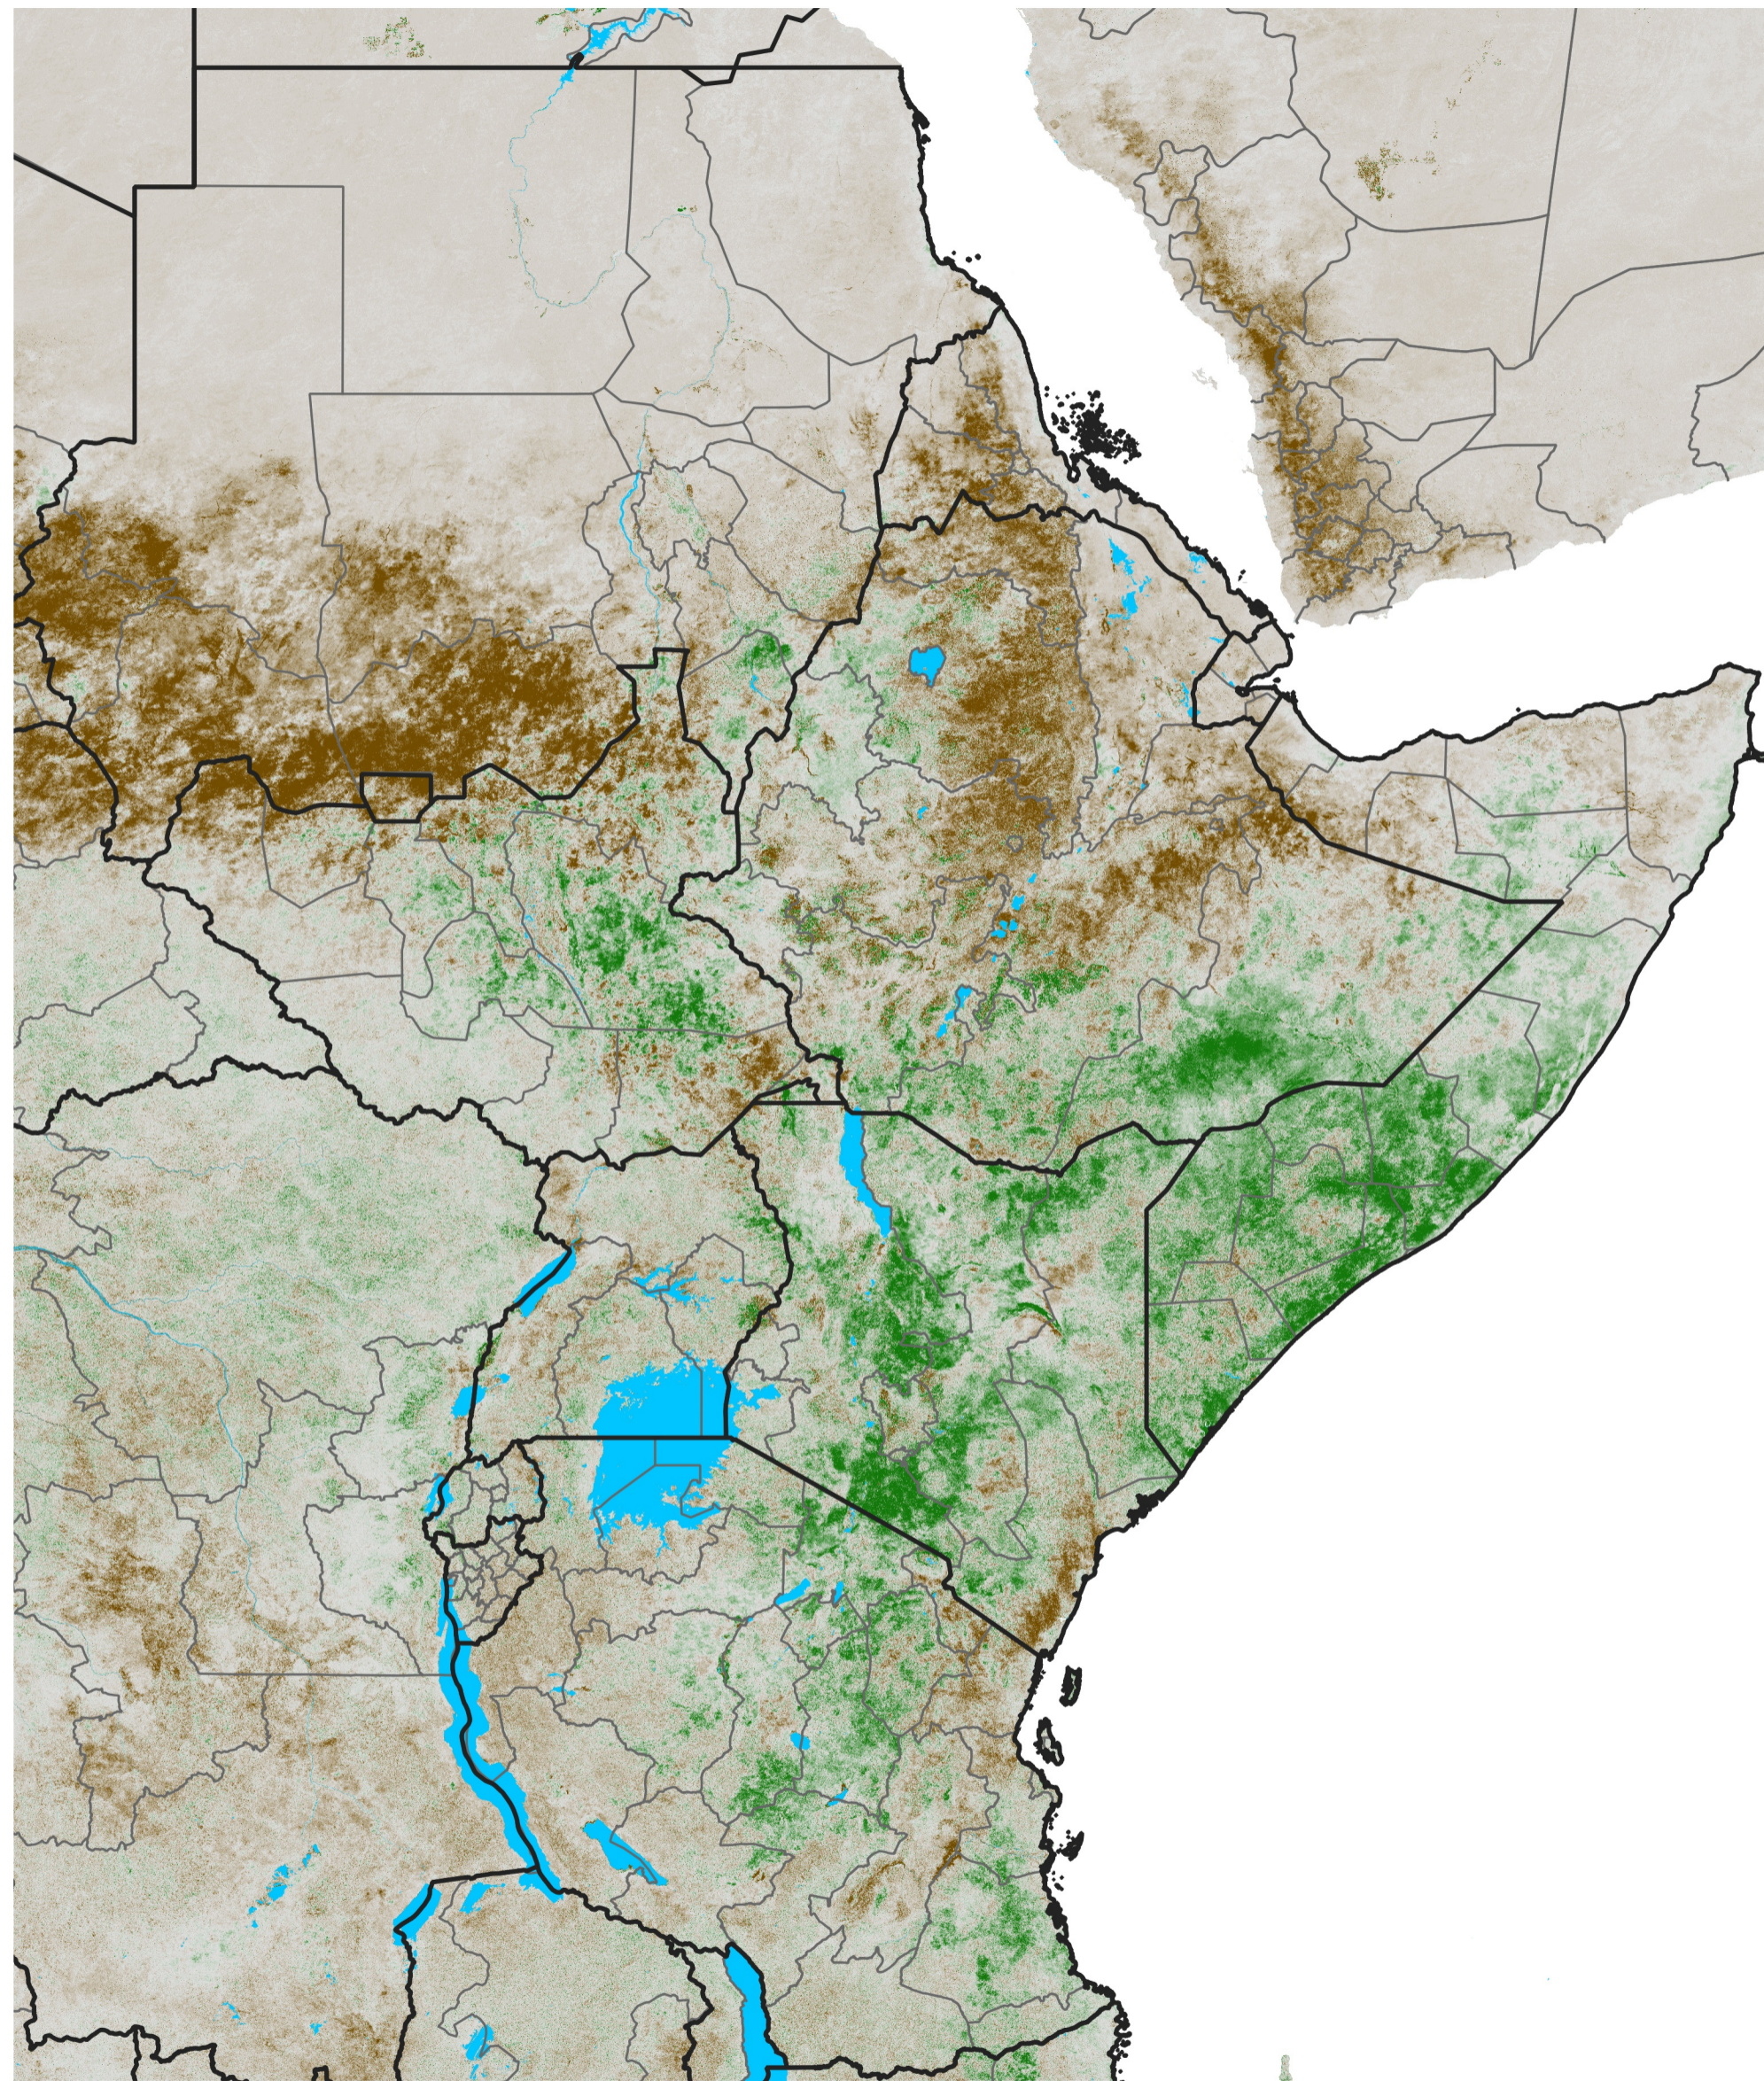

East Africa NDVI Difference

2024 minus 2023

Period 37 / Jun 26 - Jul 05, 2024

NDVI Difference

< -0.3 -0.2 -0.1 -0.05 0.05 0.1 0.2 >0.3

Negative

No Difference

Positive