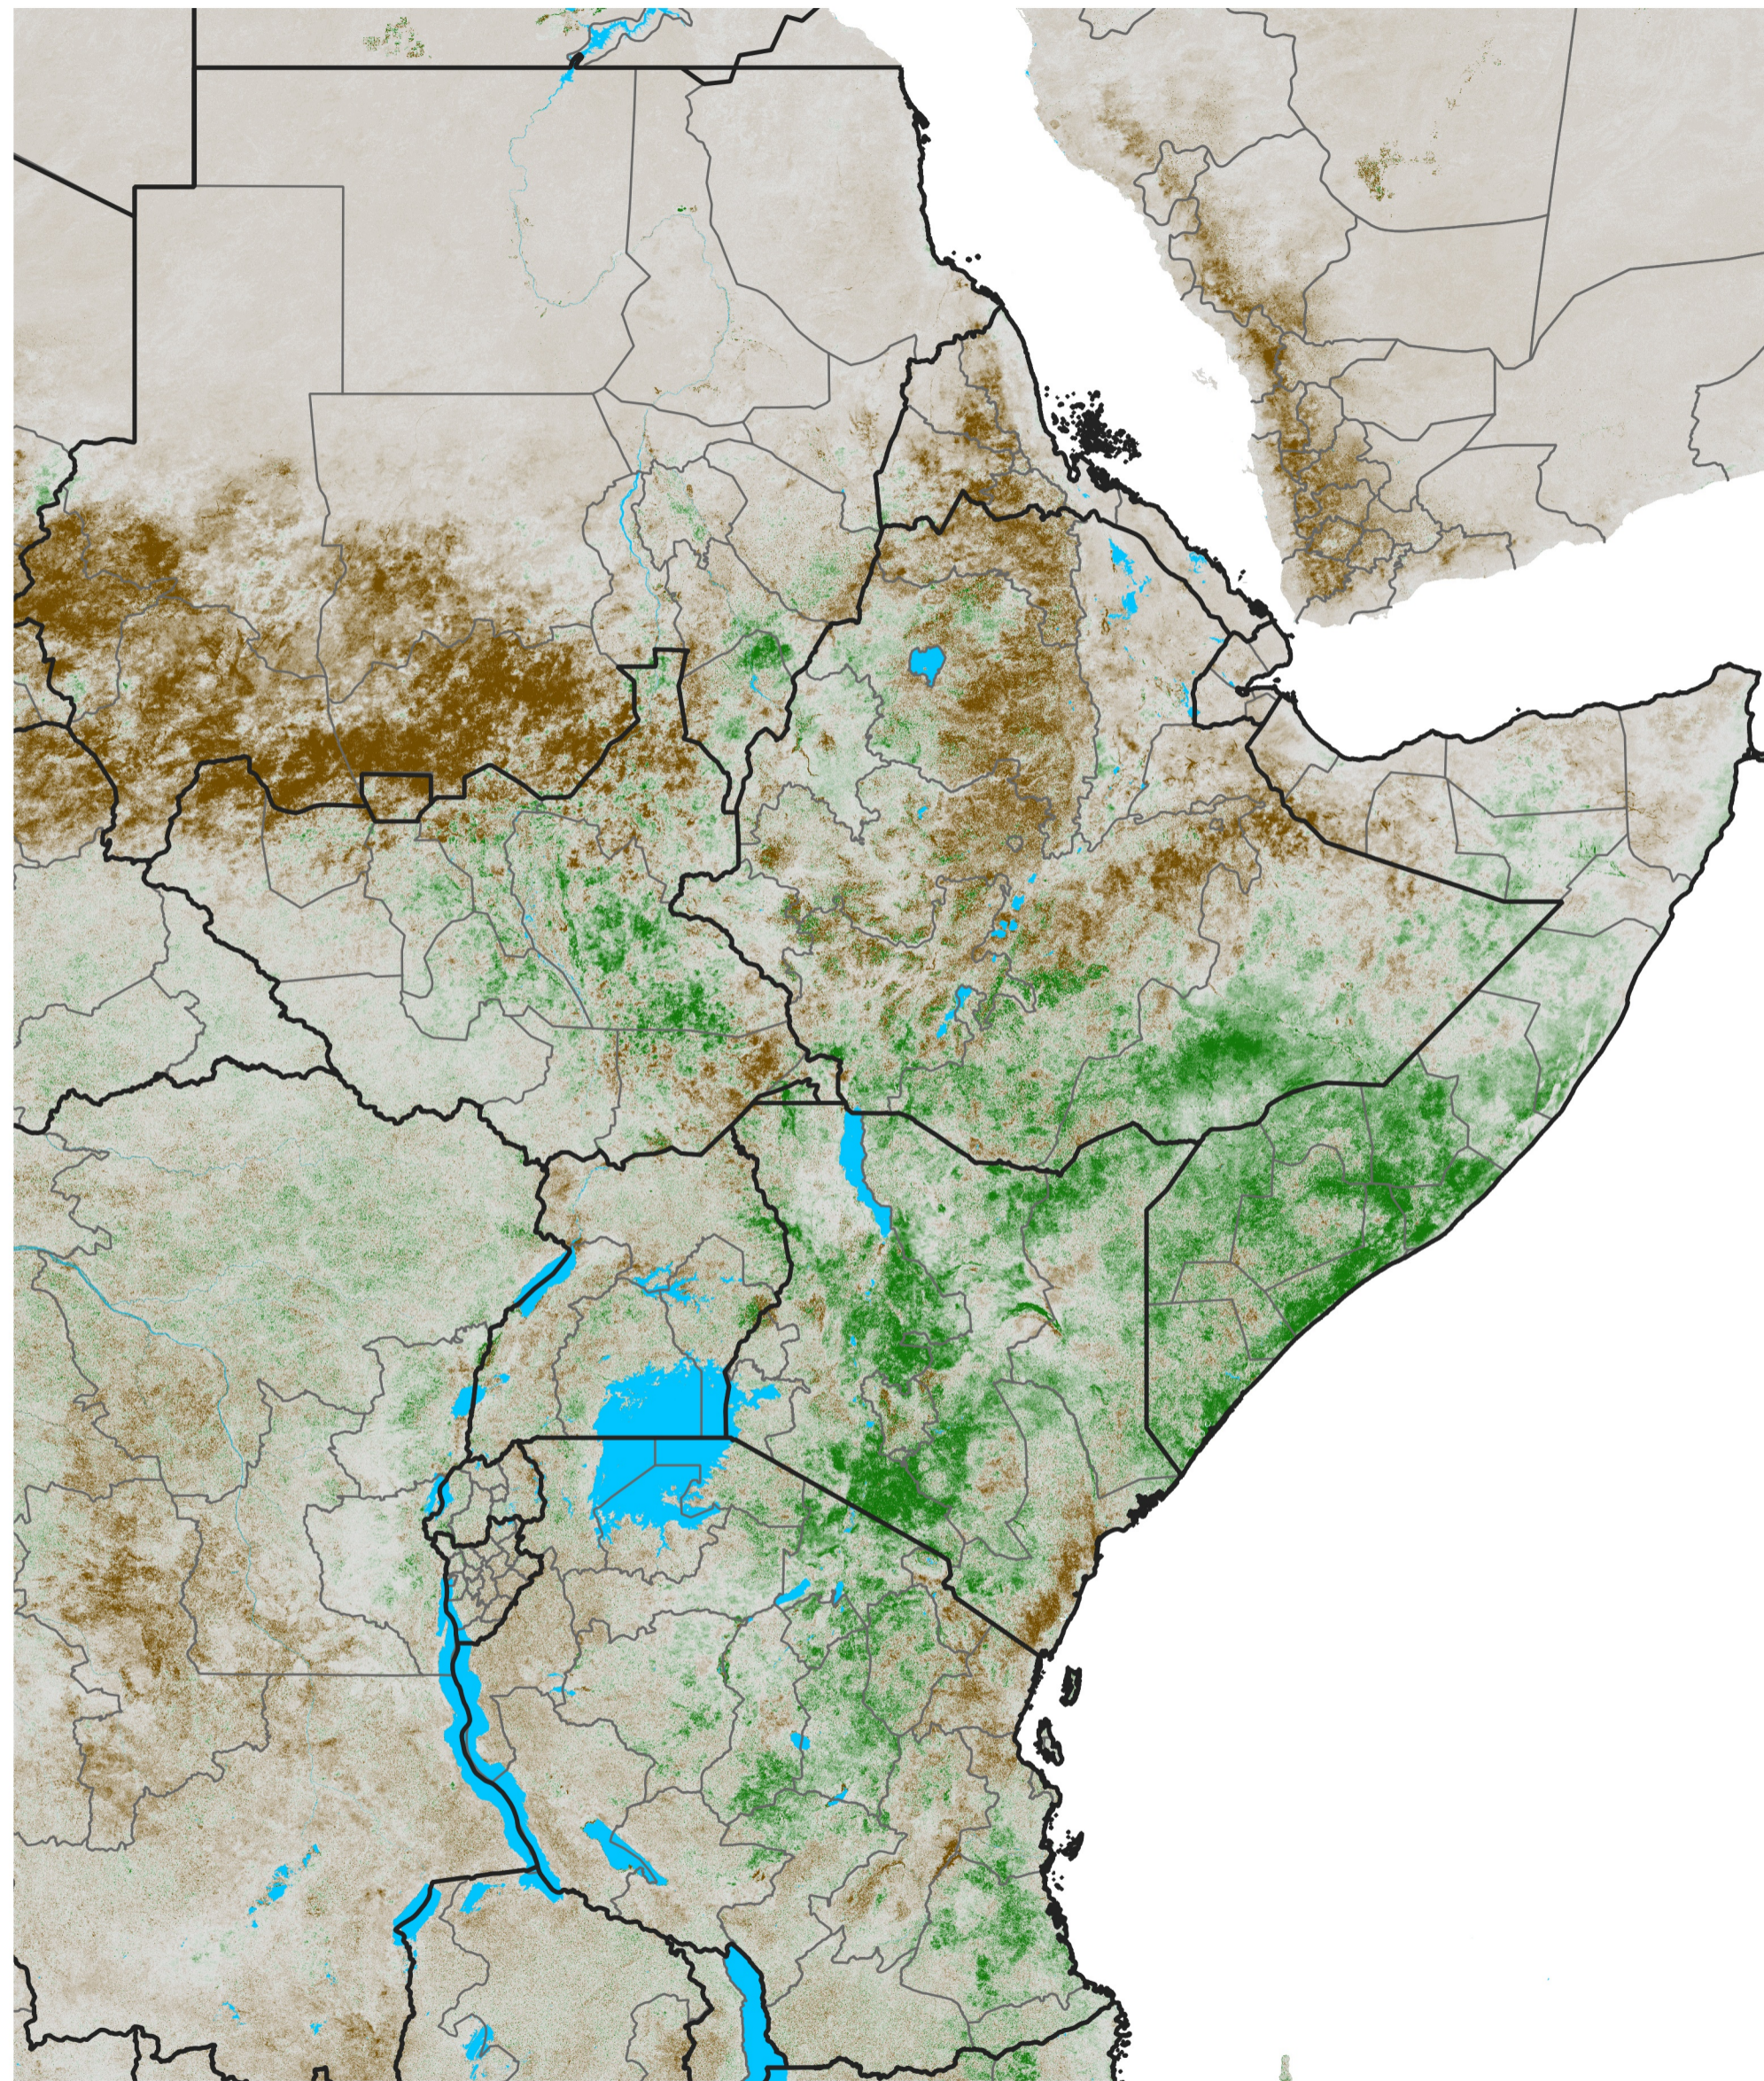

East Africa NDVI Difference

2024 minus 2023

Period 38 / Jul 01 - 10, 2024

NDVI Difference

< -0.3 -0.2 -0.1 -0.05 0.05 0.1 0.2 >0.3

Negative

No Difference

Positive