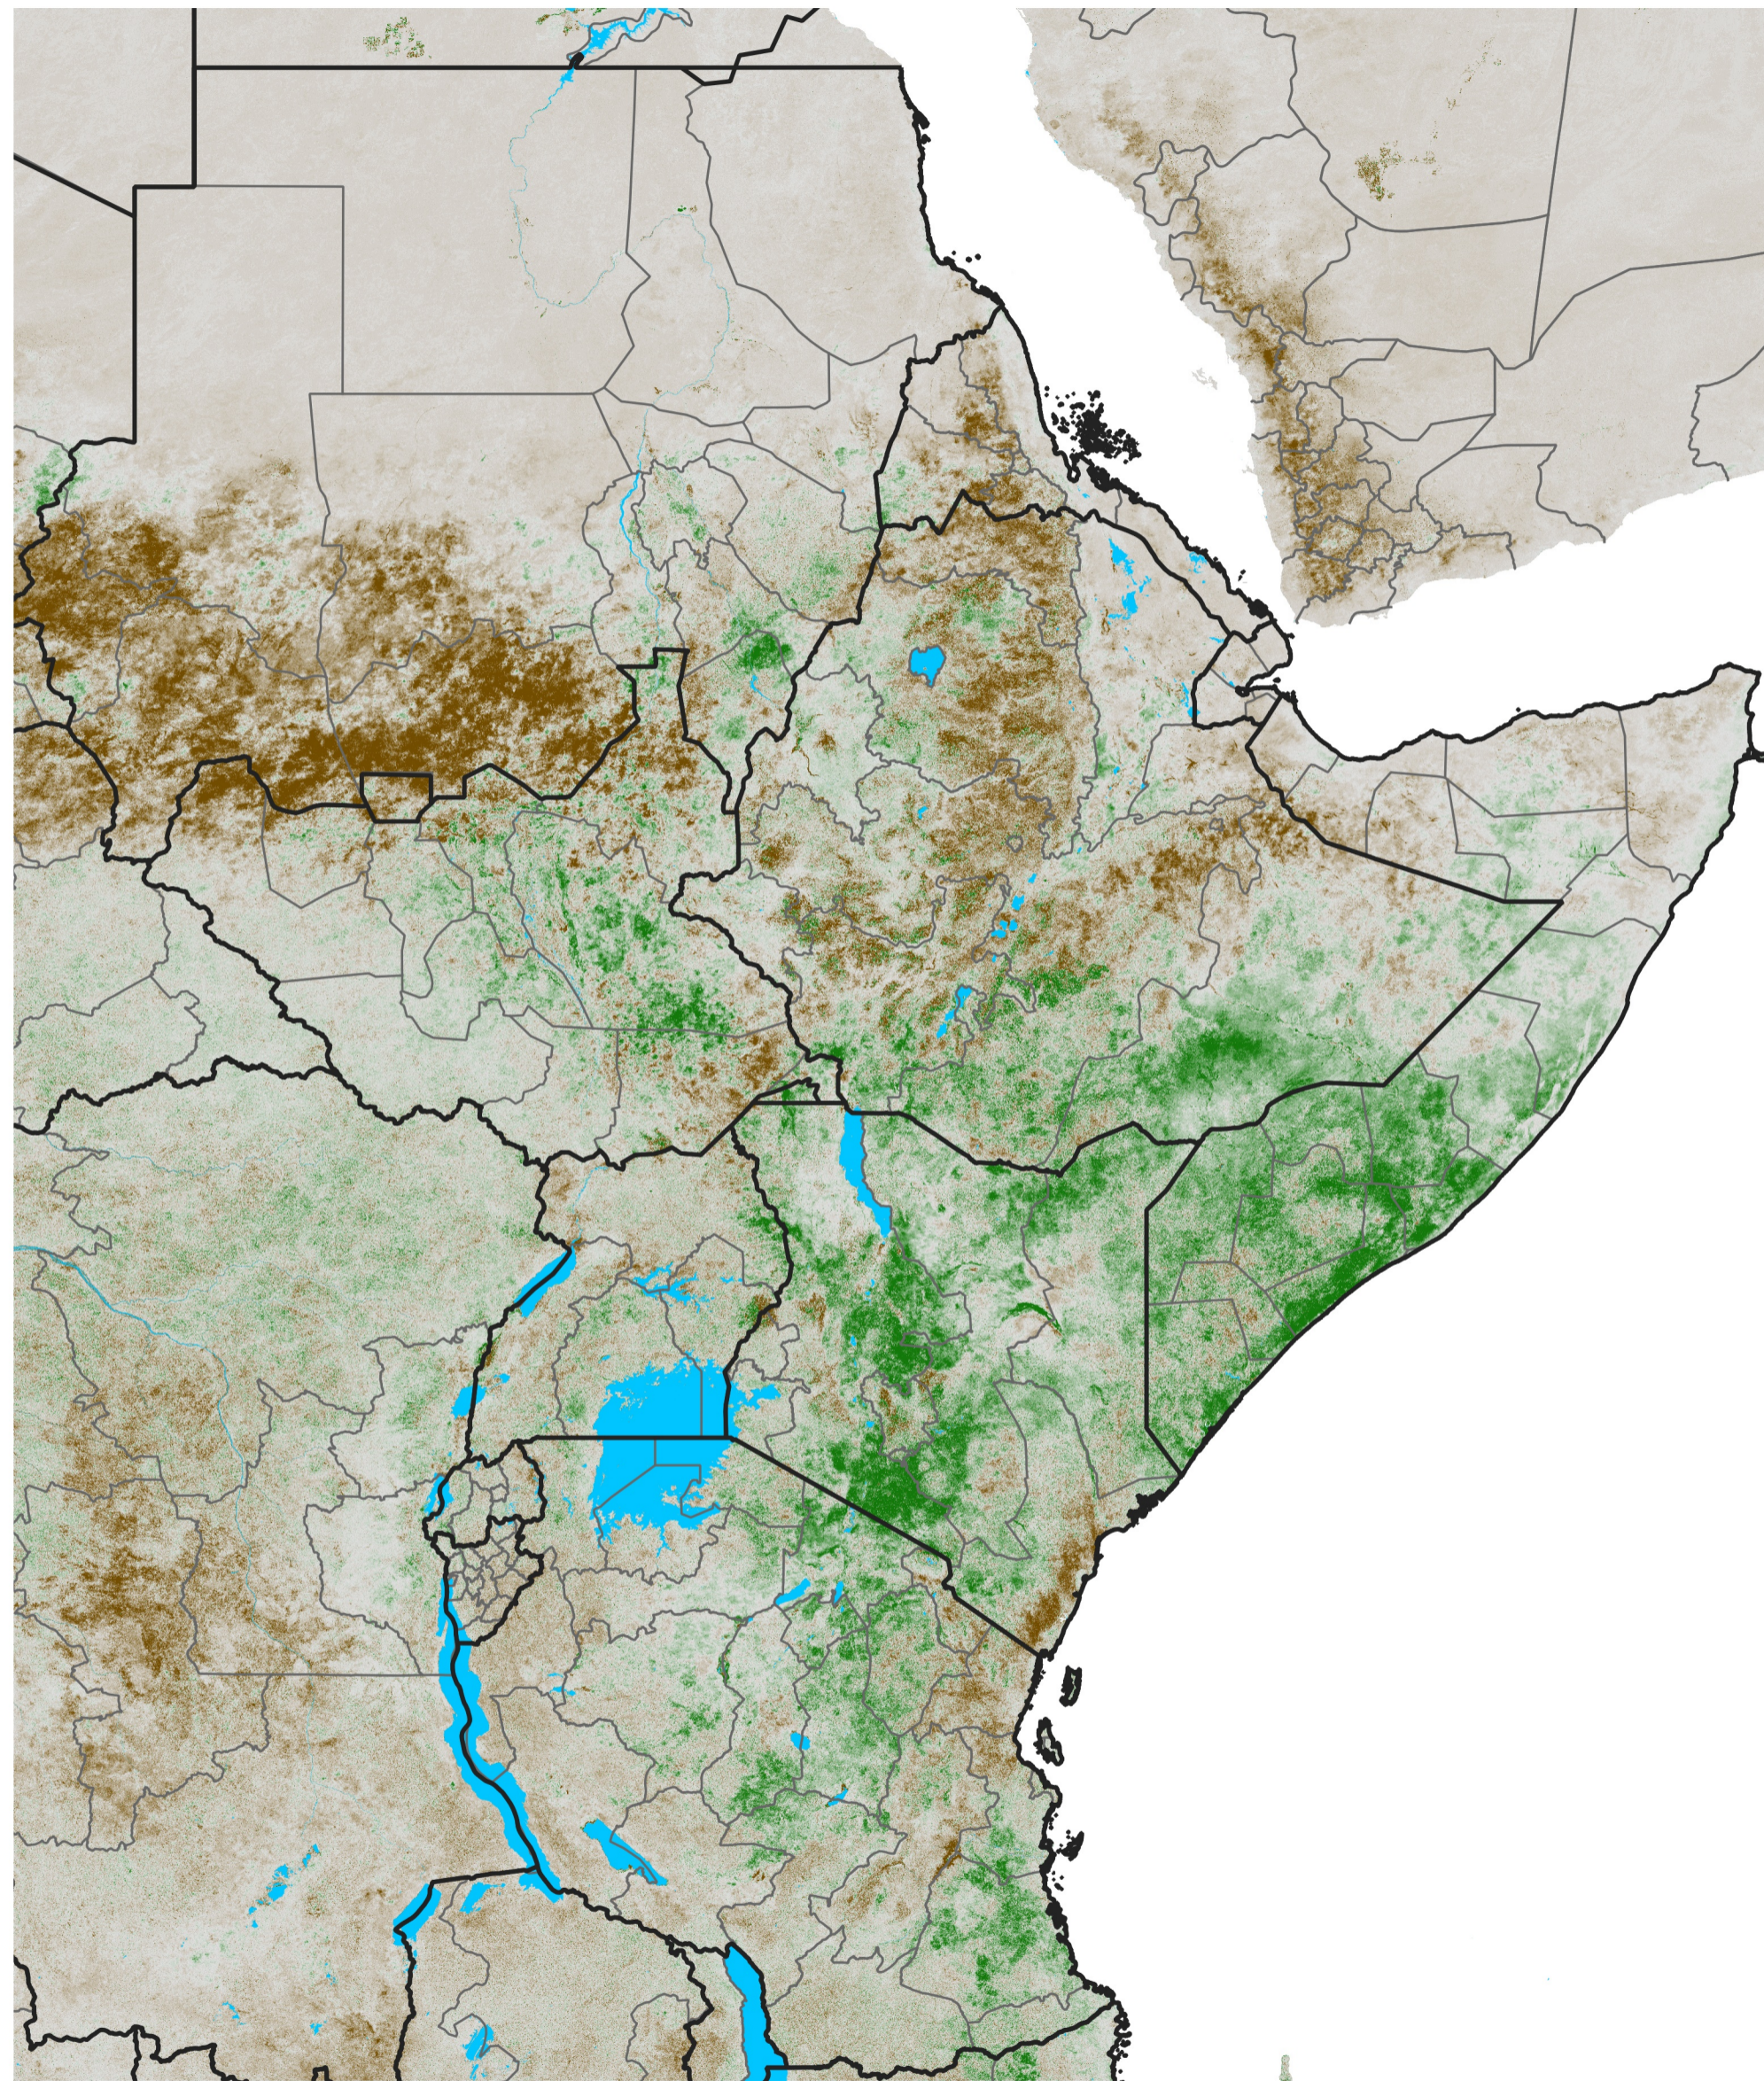

East Africa NDVI Difference

2024 minus 2023

Period 39 / Jul 06 - 15, 2024

NDVI Difference

< -0.3 -0.2 -0.1 -0.05 0.05 0.1 0.2 >0.3

Negative

No Difference

Positive