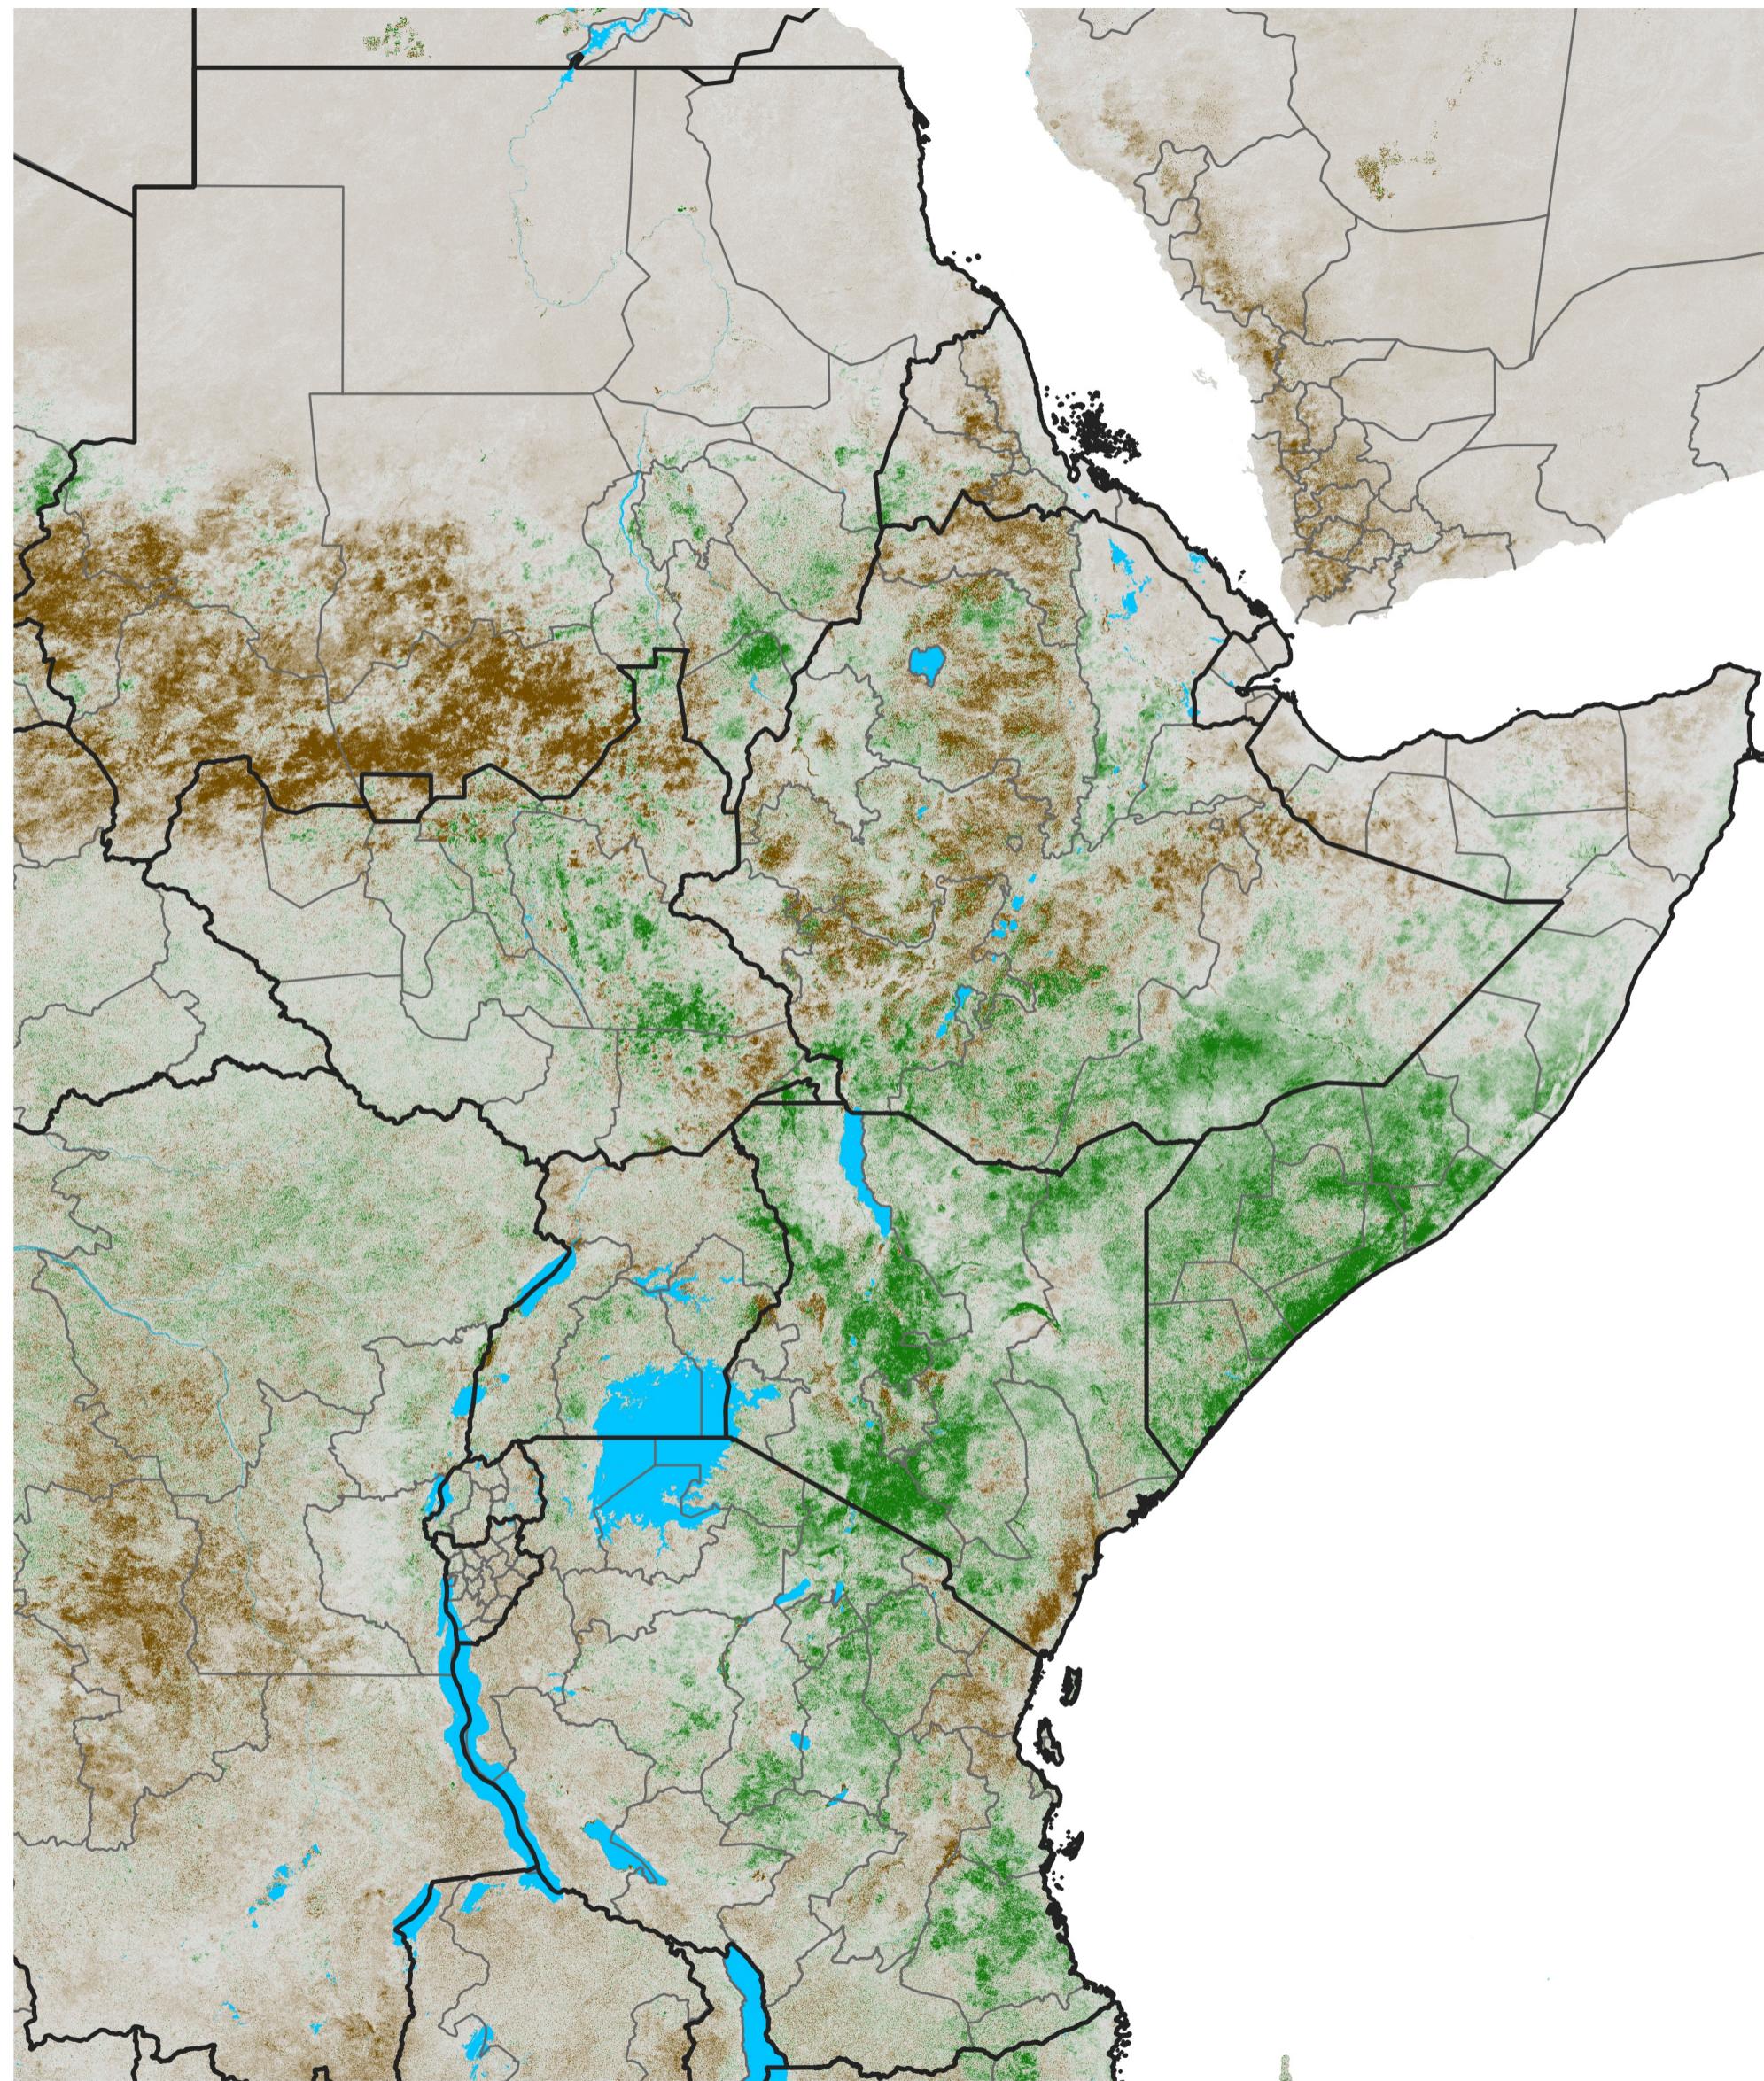

East Africa NDVI Difference

2024 minus 2023

Period 40 / Jul 11 - 20, 2024

NDVI Difference

< -0.3 -0.2 -0.1 -0.05 0.05 0.1 0.2 >0.3

Negative

No Difference

Positive