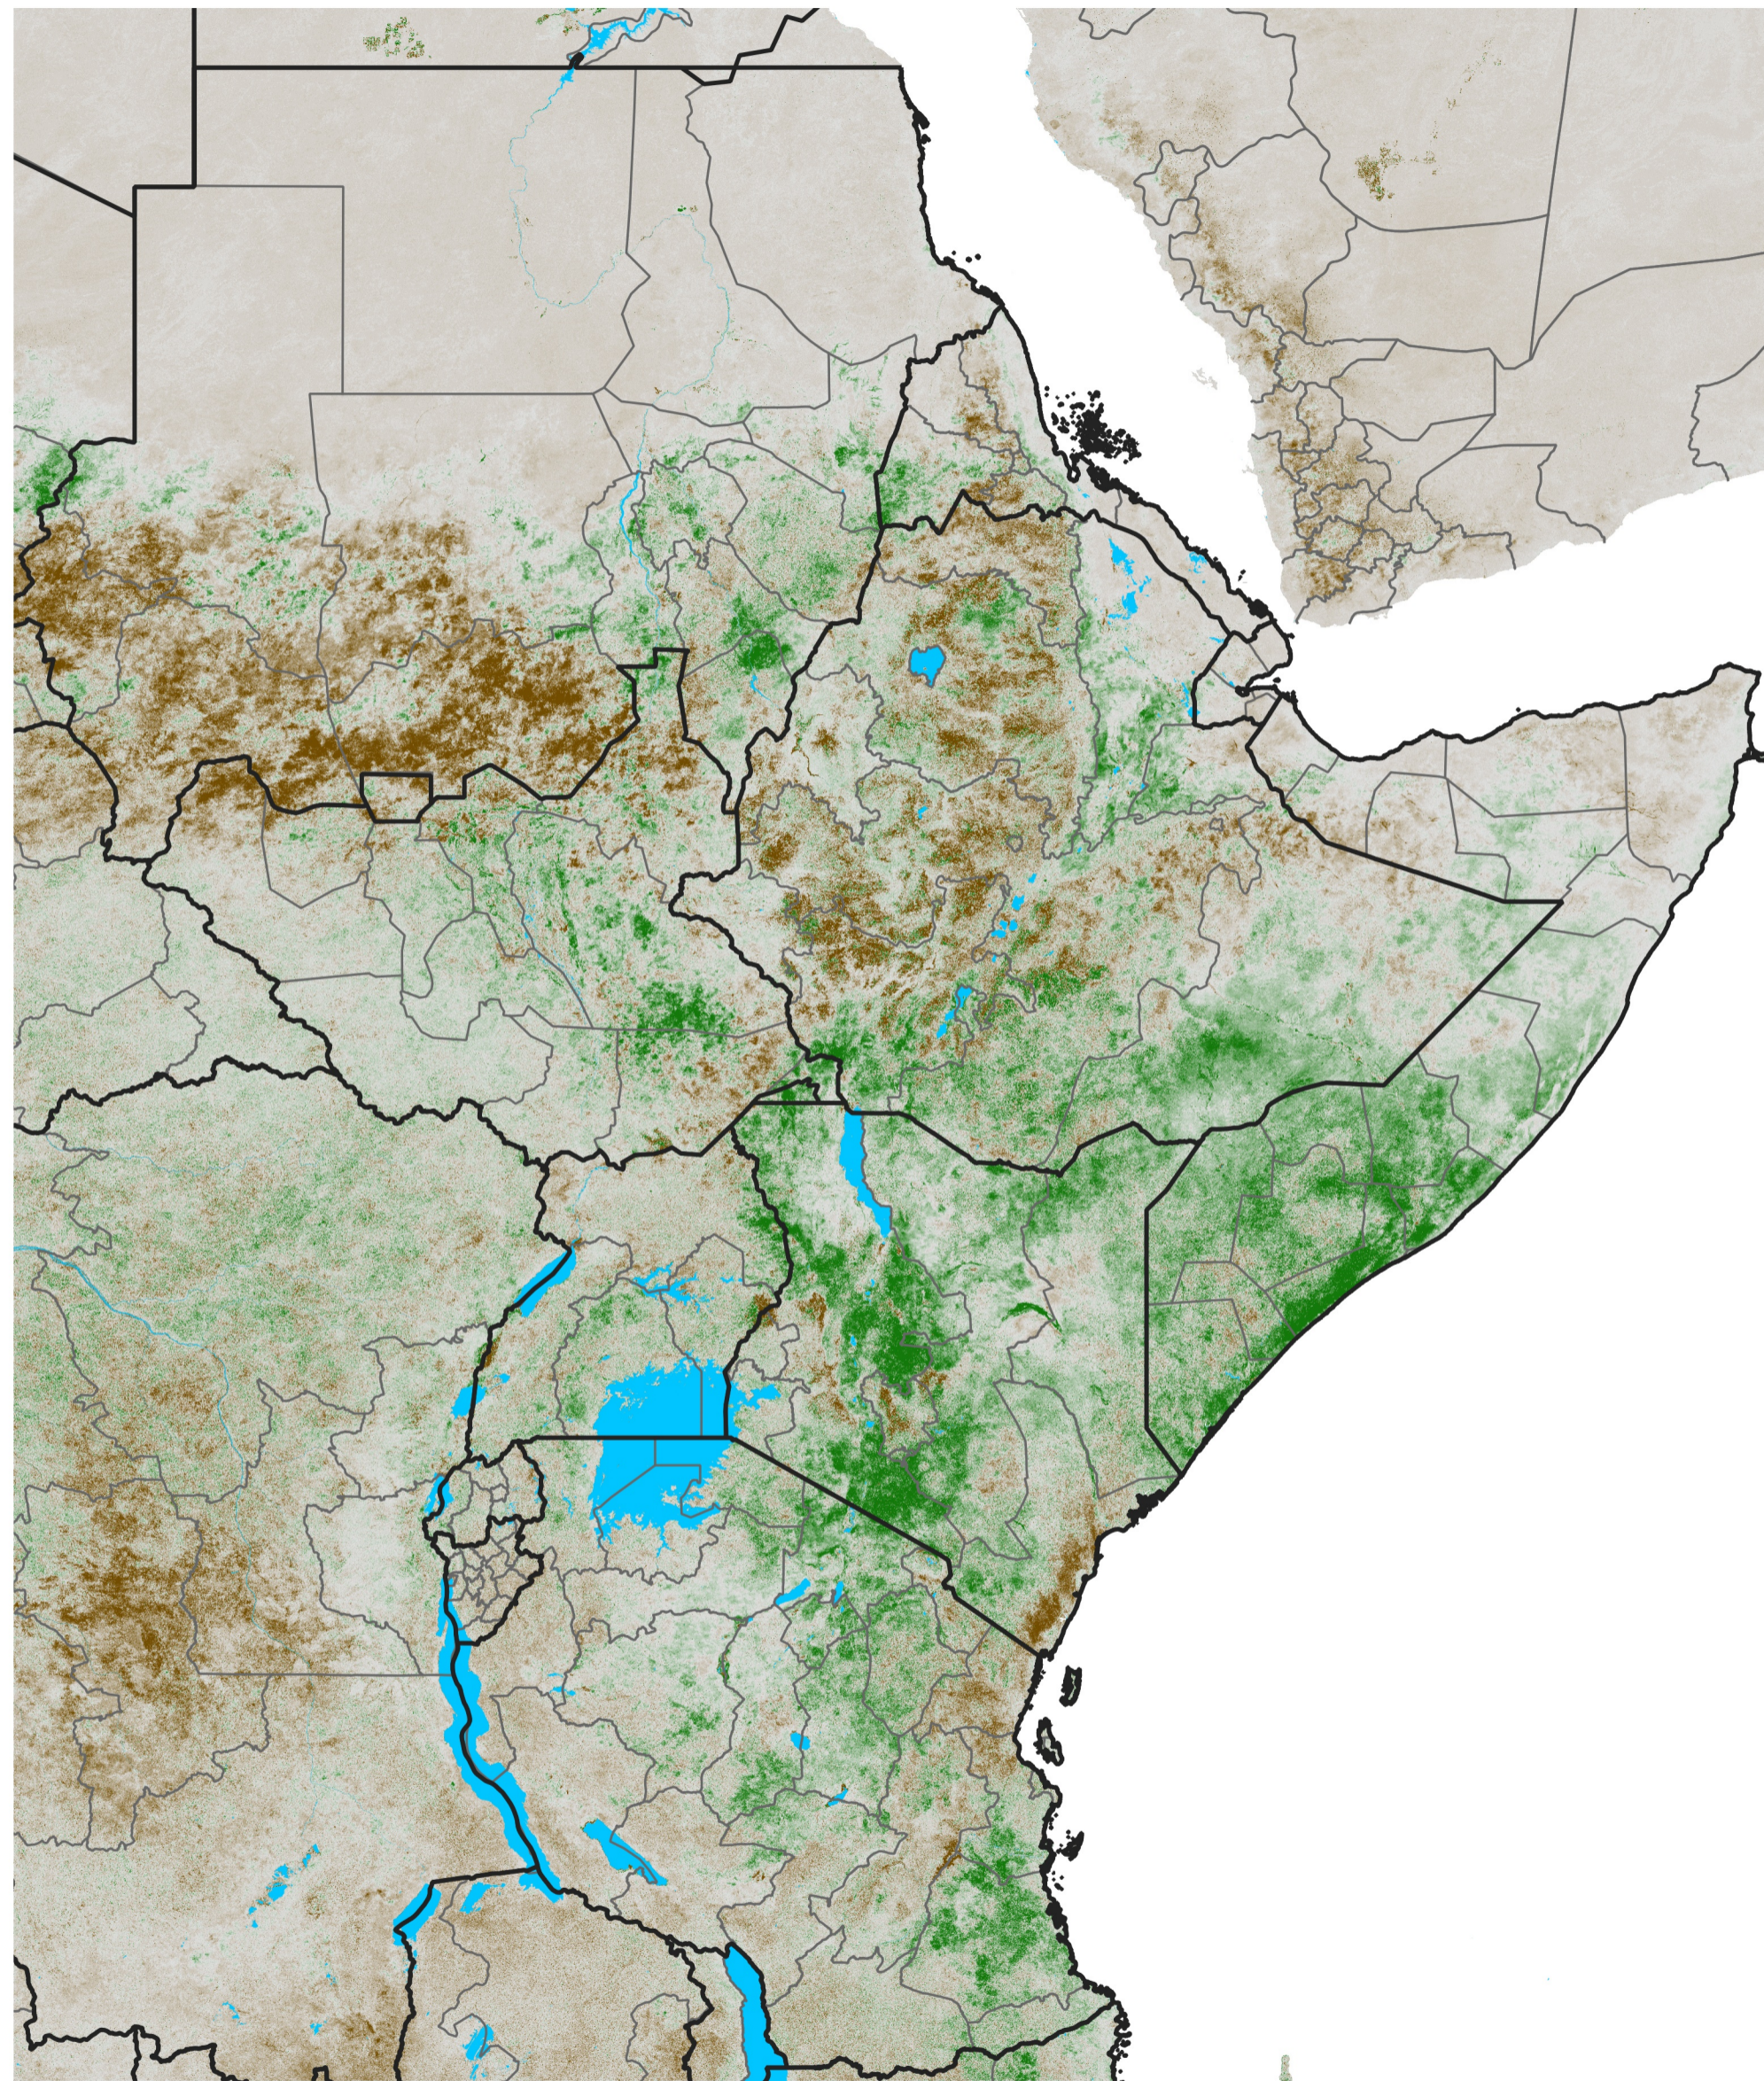

East Africa NDVI Difference

2024 minus 2023

Period 41 / Jul 16 - 25, 2024

NDVI Difference

< -0.3 -0.2 -0.1 -0.05 0.05 0.1 0.2 >0.3

Negative

No Difference

Positive