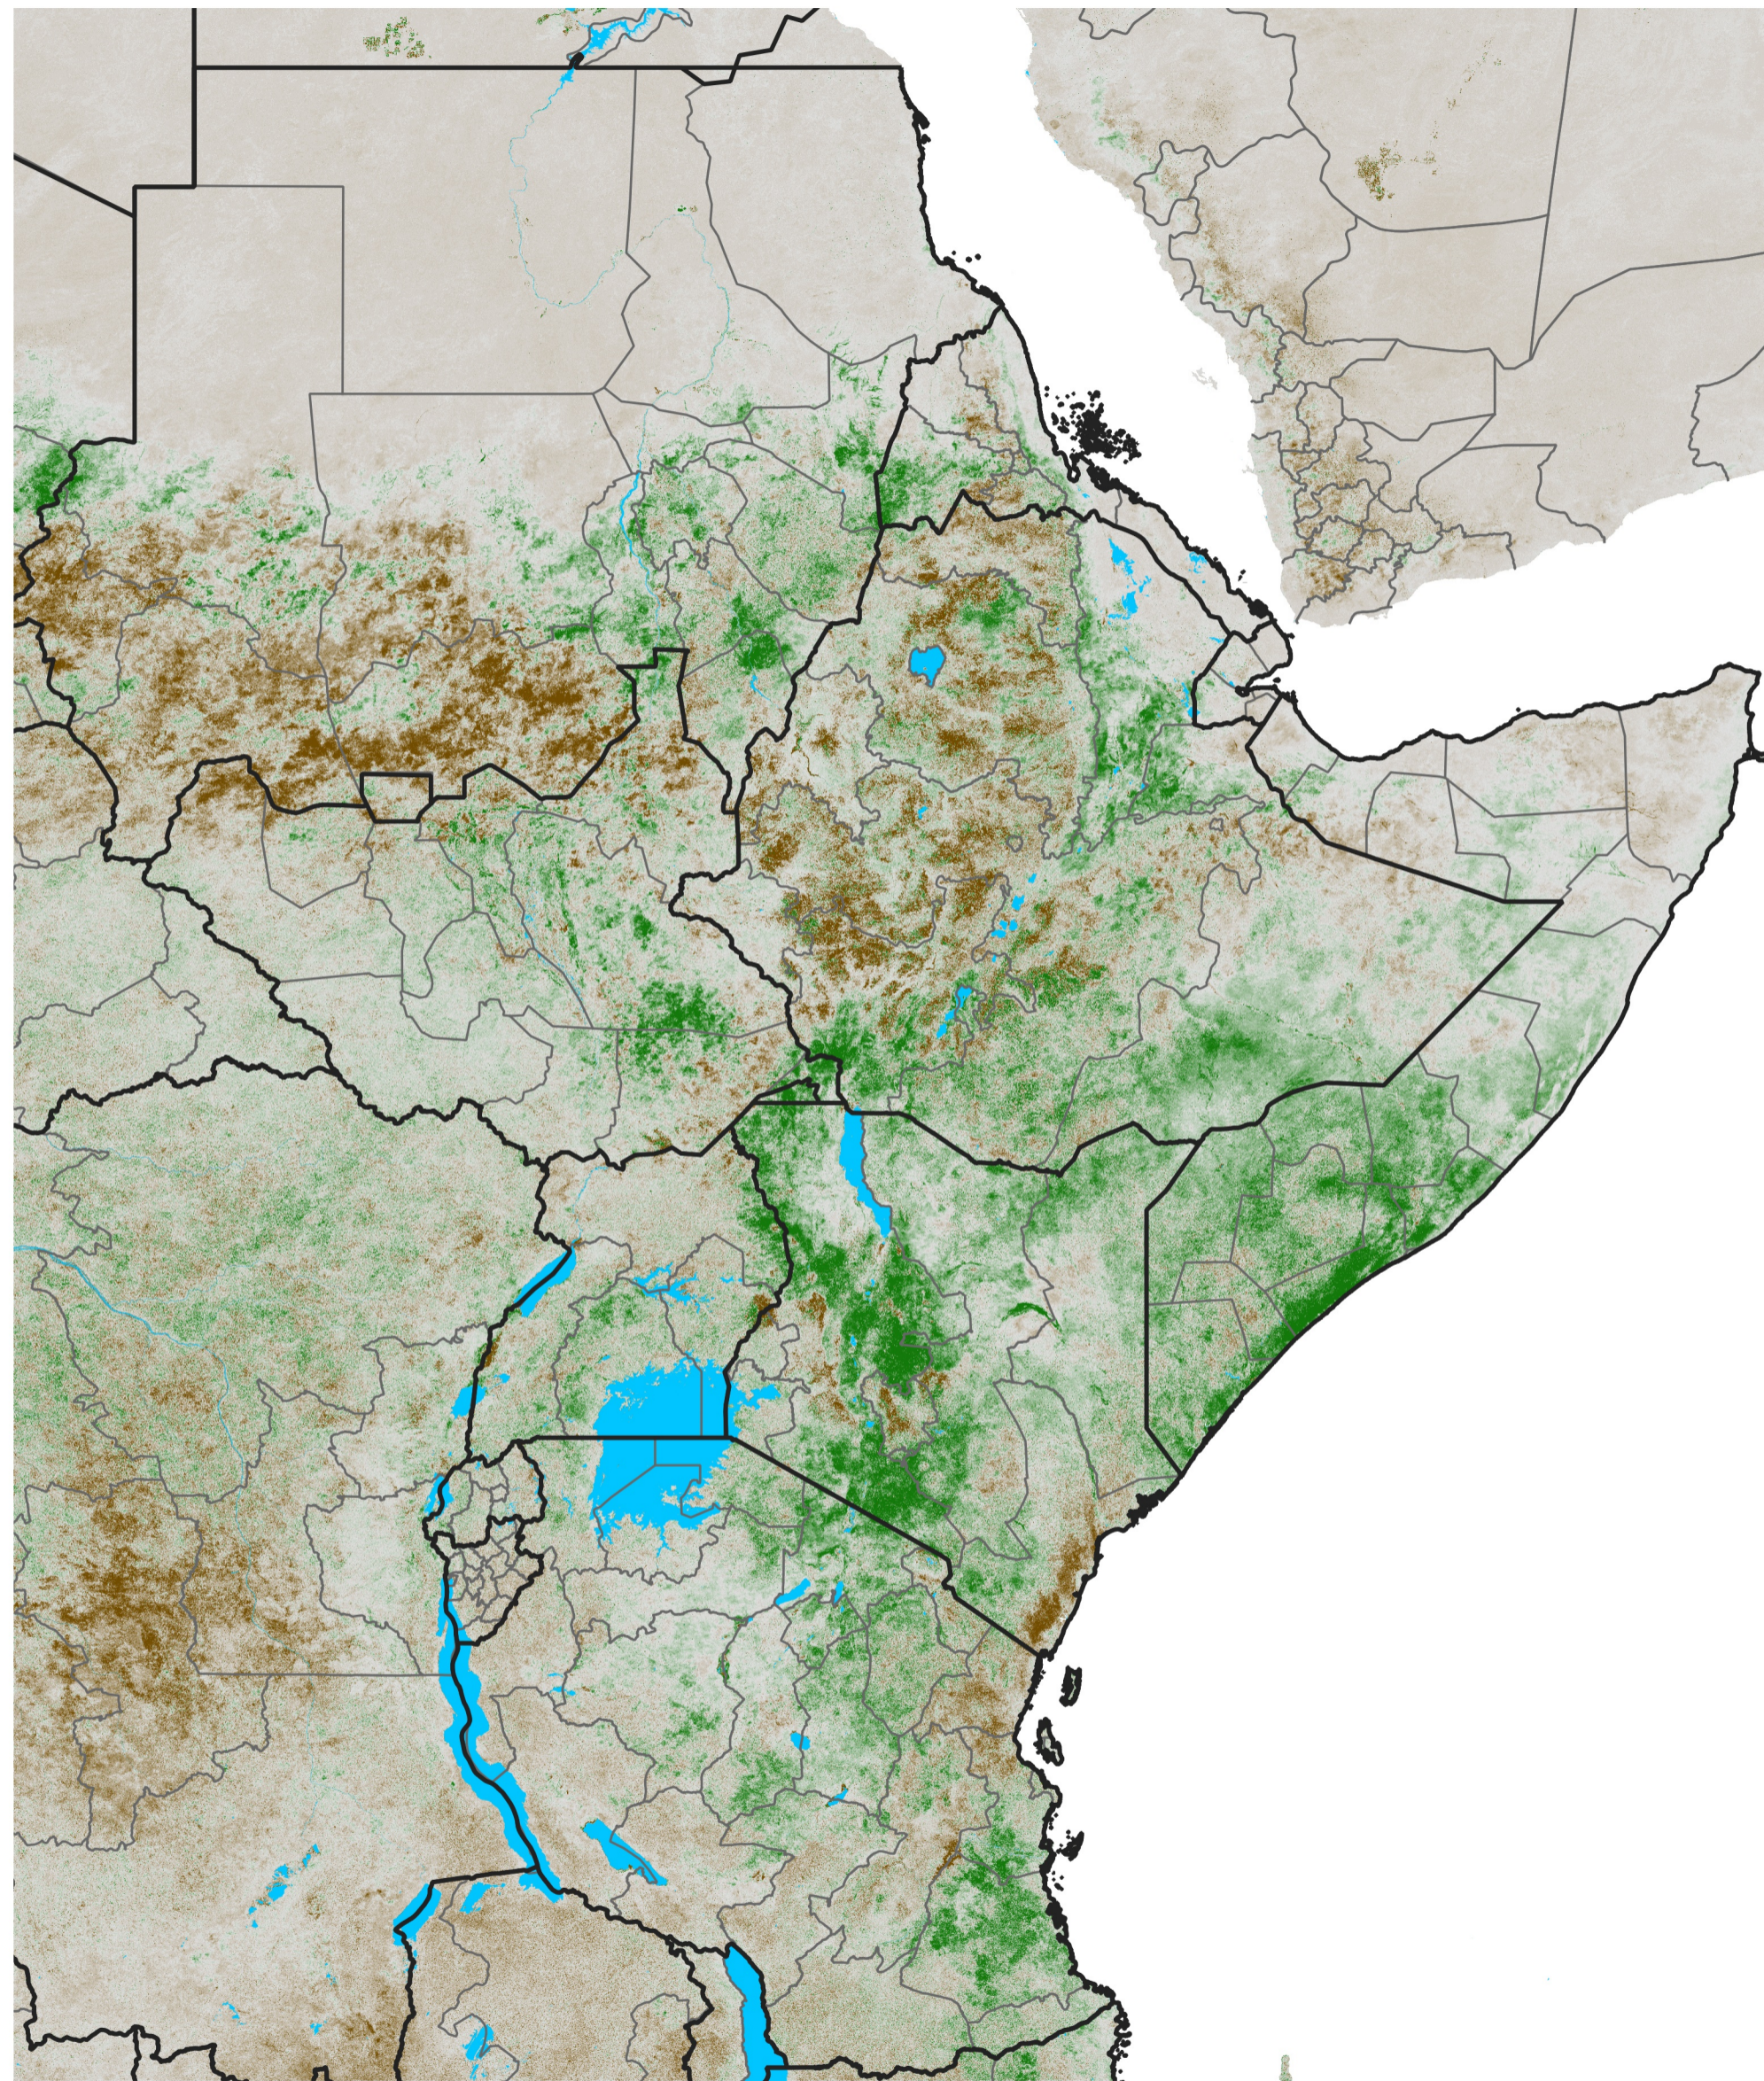

East Africa NDVI Difference

2024 minus 2023

Period 42 / Jul 21 - 31, 2024

NDVI Difference

< -0.3 -0.2 -0.1 -0.05 0.05 0.1 0.2 >0.3

Negative

No Difference

Positive