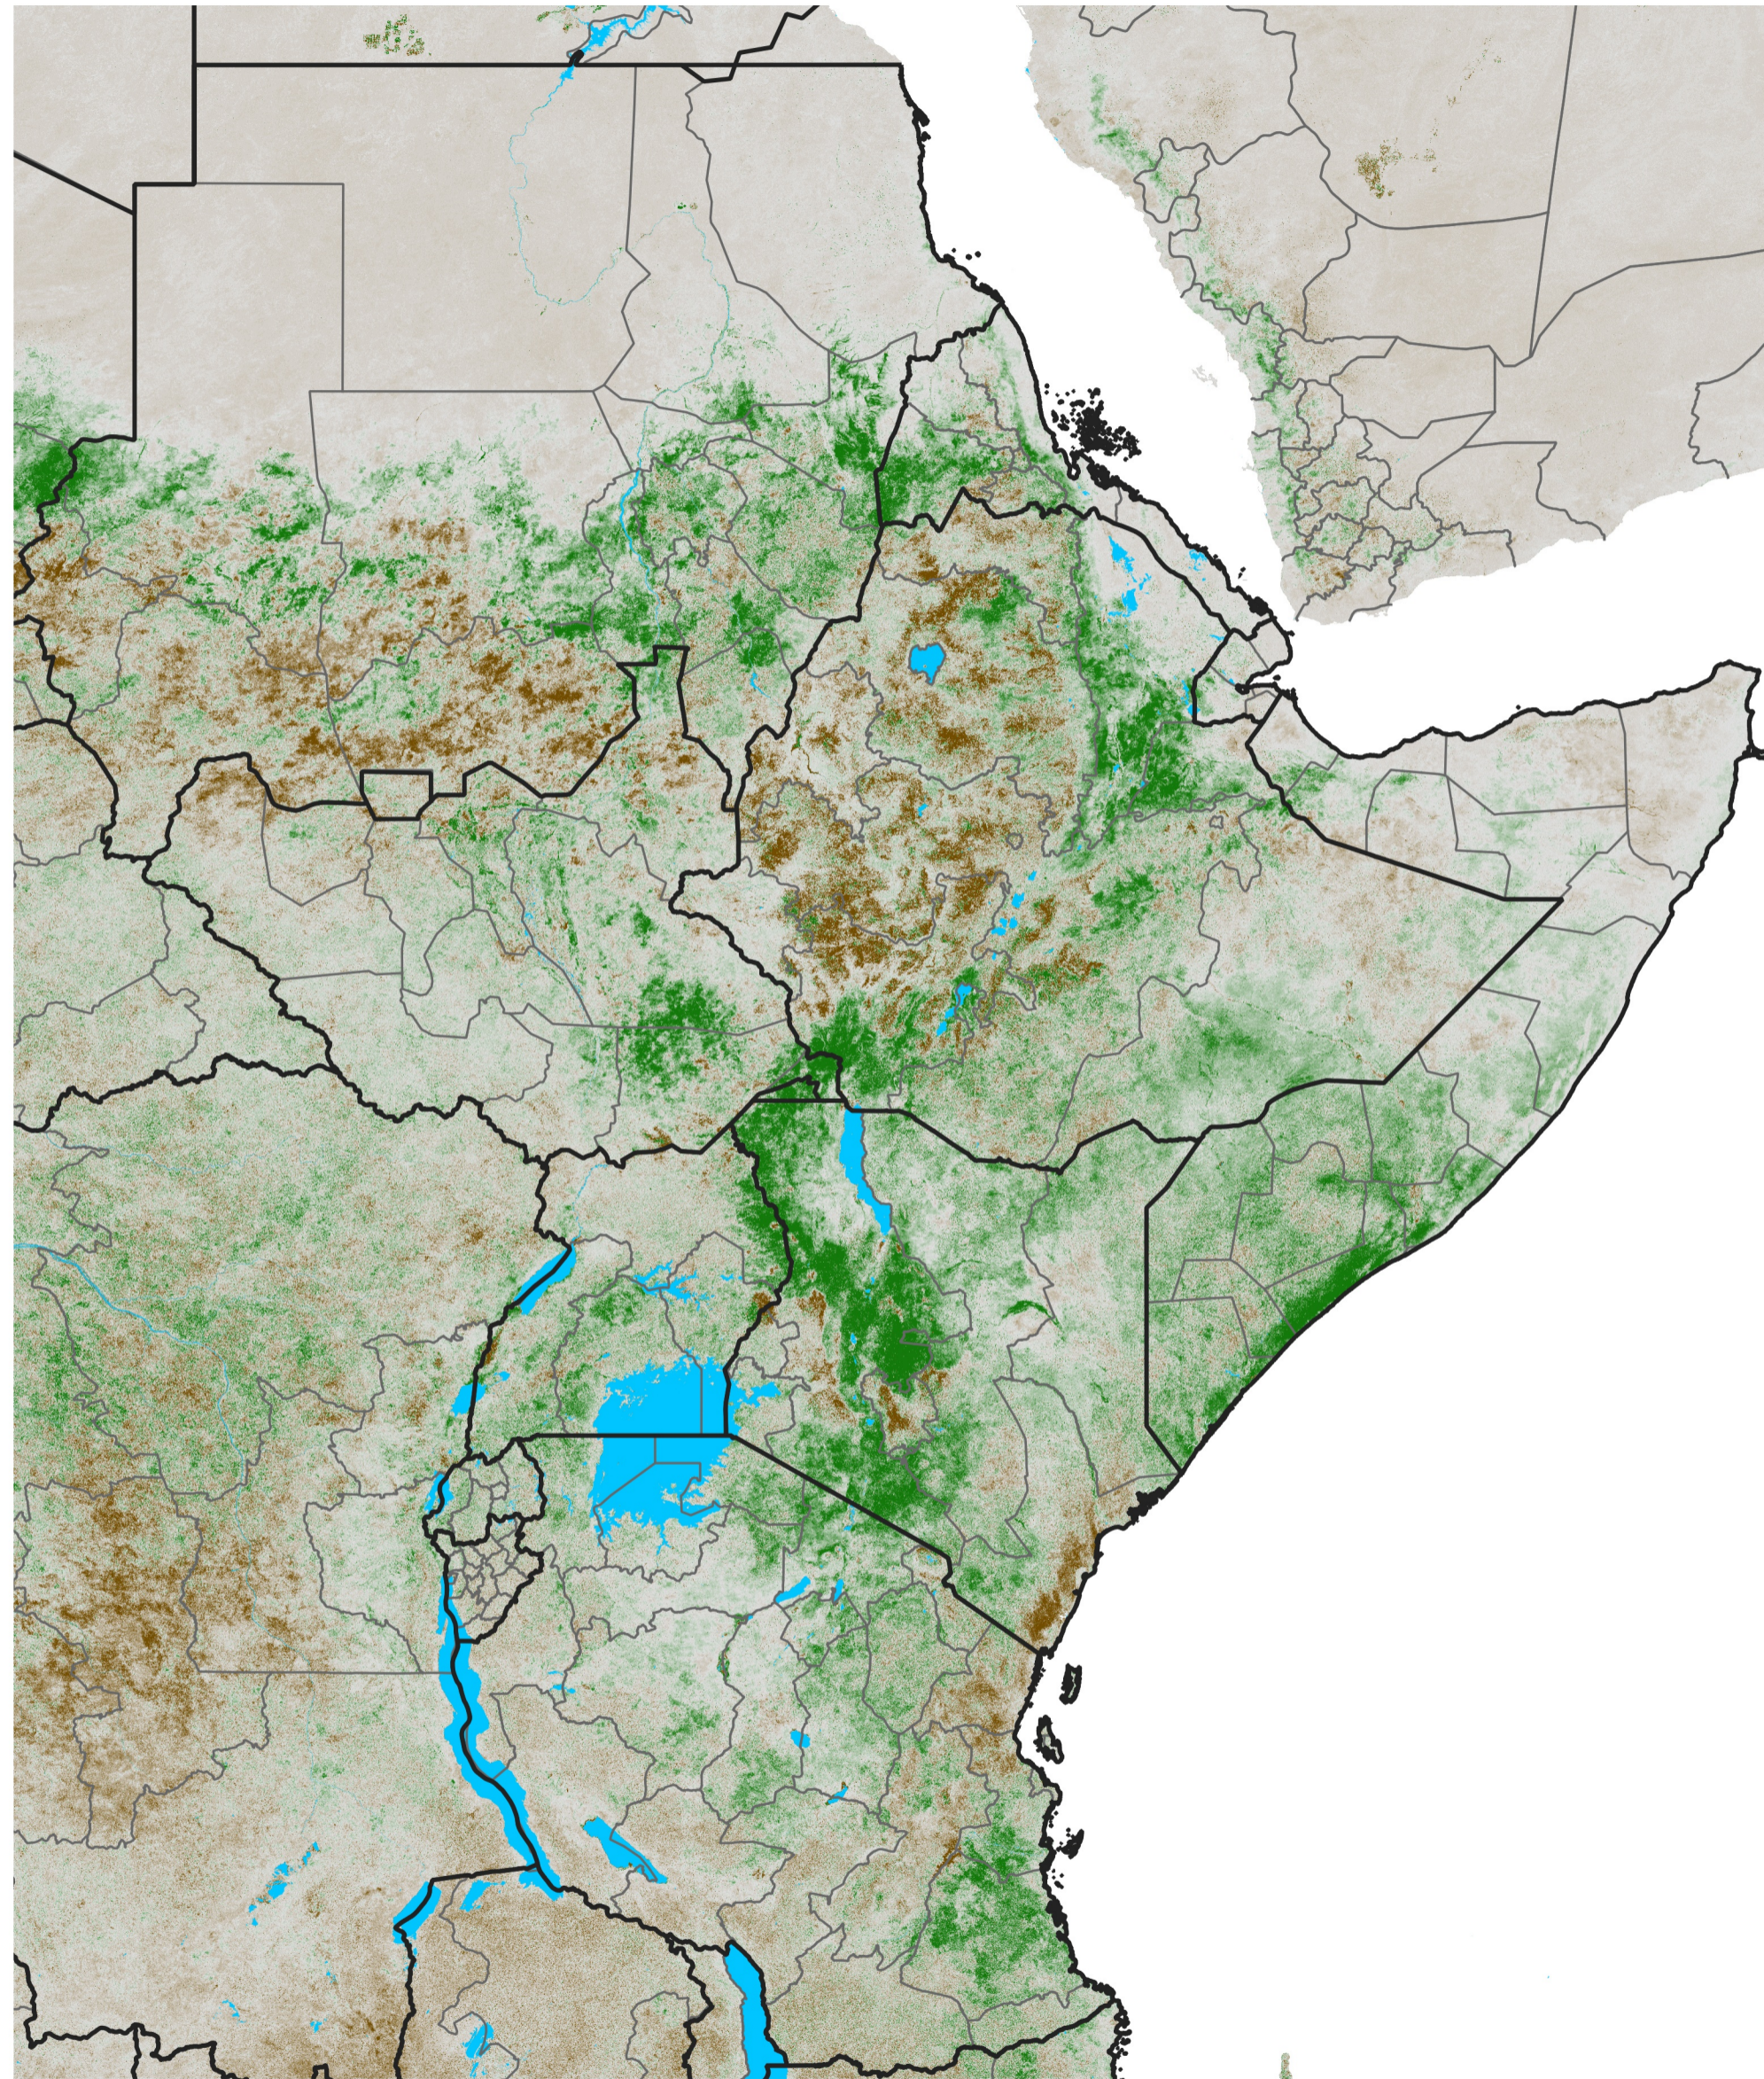

East Africa NDVI Difference

2024 minus 2023

Period 44 / Aug 01 - 10, 2024

NDVI Difference

< -0.3 -0.2 -0.1 -0.05 0.05 0.1 0.2 >0.3

Negative

No Difference

Positive