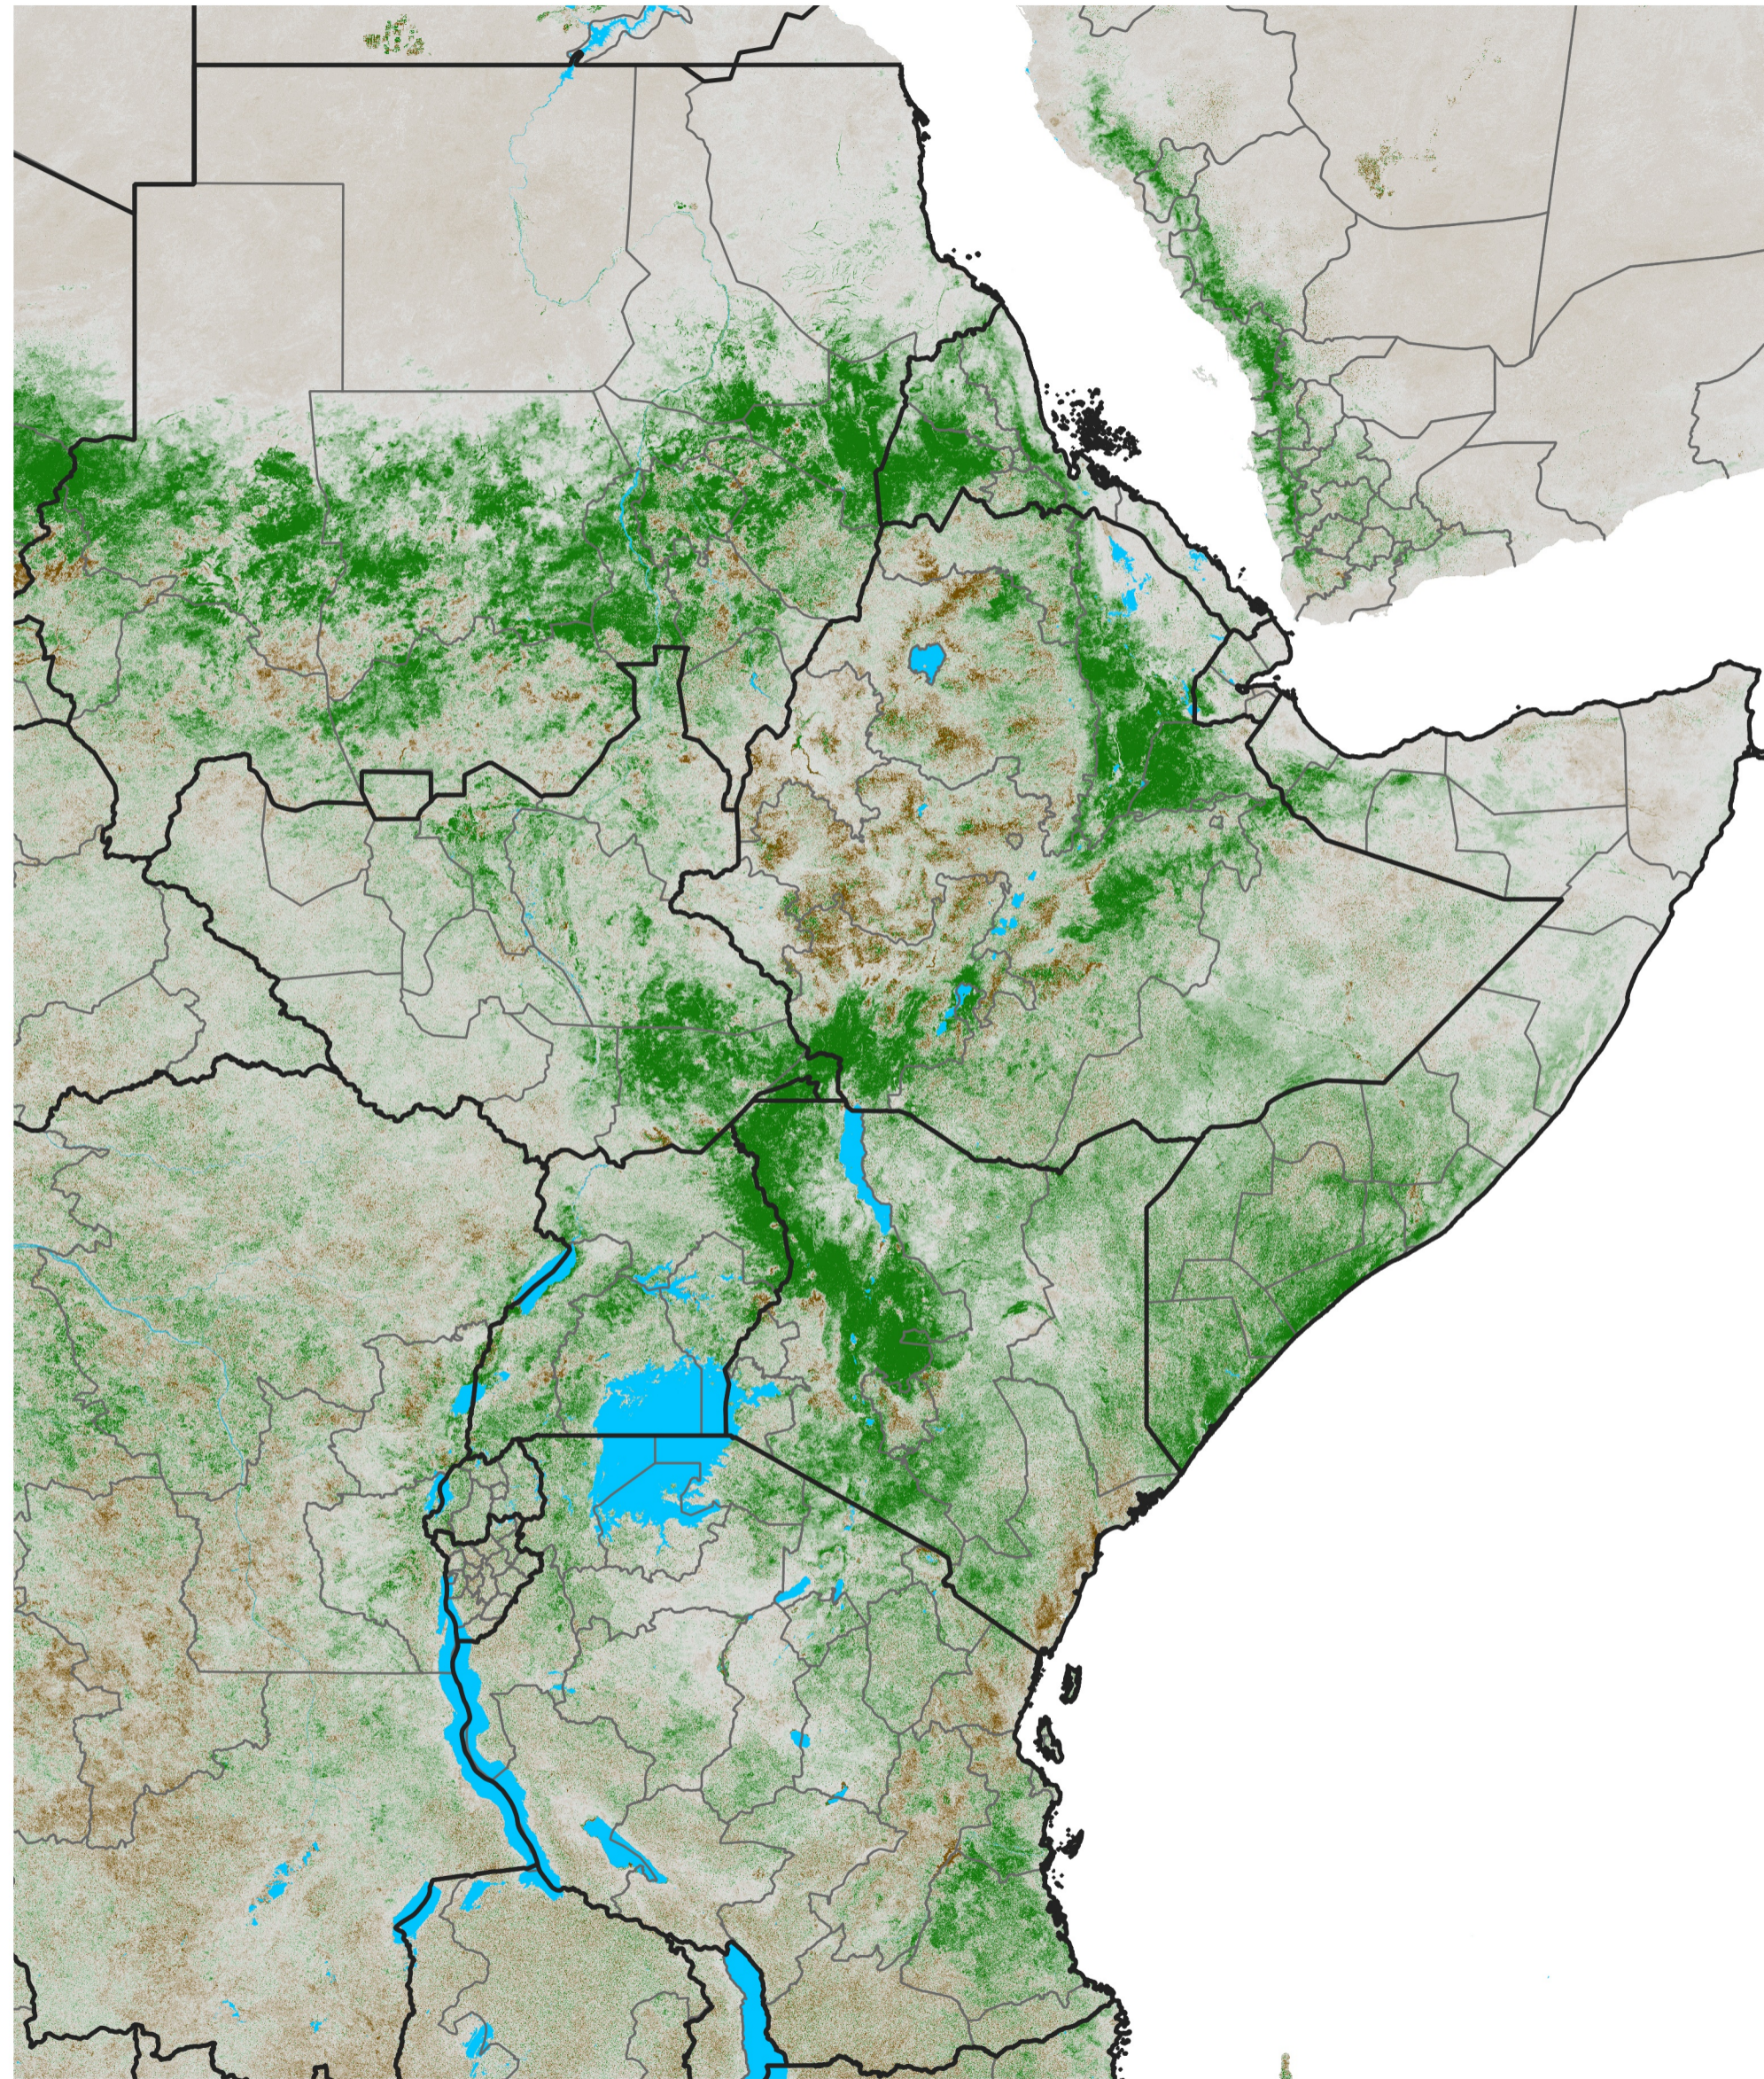

# East Africa NDVI Difference

2024 minus 2023

Period 48 / Aug 21 - 31, 2024

## NDVI Difference

< -0.3   -0.2   -0.1   -0.05   0.05   0.1   0.2   >0.3

Negative

No Difference

Positive