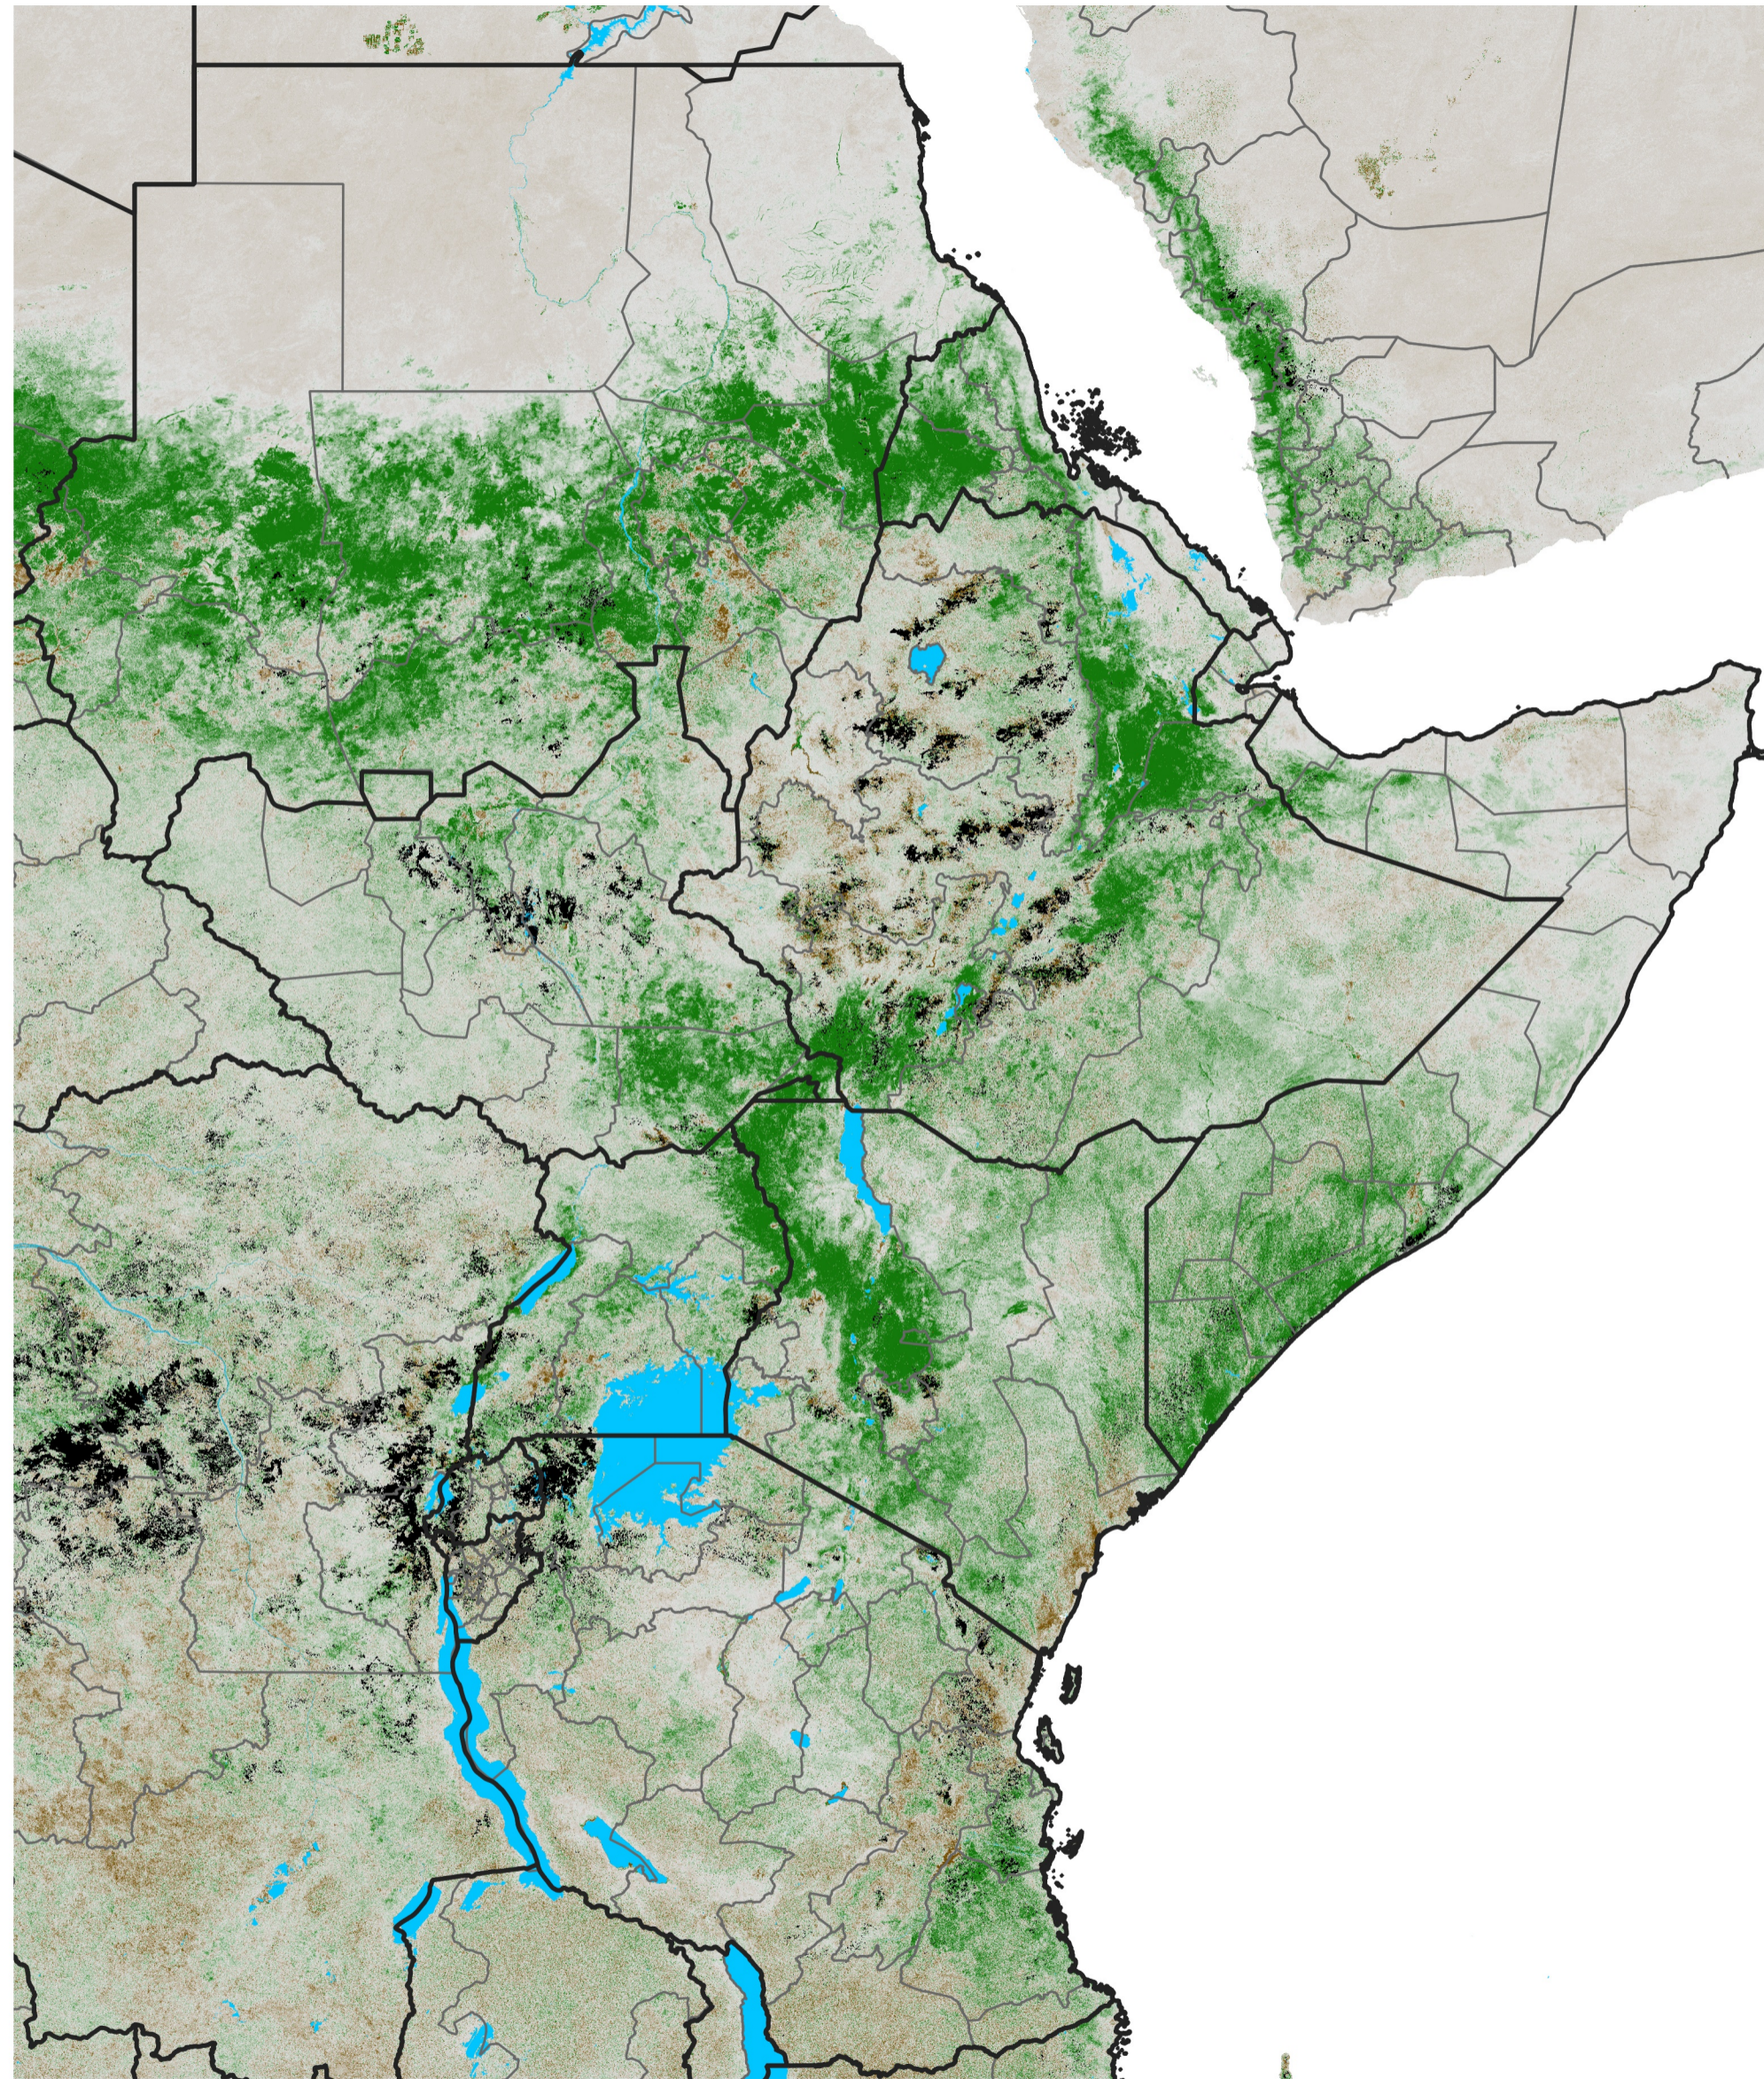

East Africa NDVI Difference

2024 minus 2023

Period 50 / Sep 01 - 10, 2024

NDVI Difference

<math>< -0.3</math> -0.2 -0.1 -0.05 0.05 0.1 0.2 > 0.3

Negative

No Difference

Positive