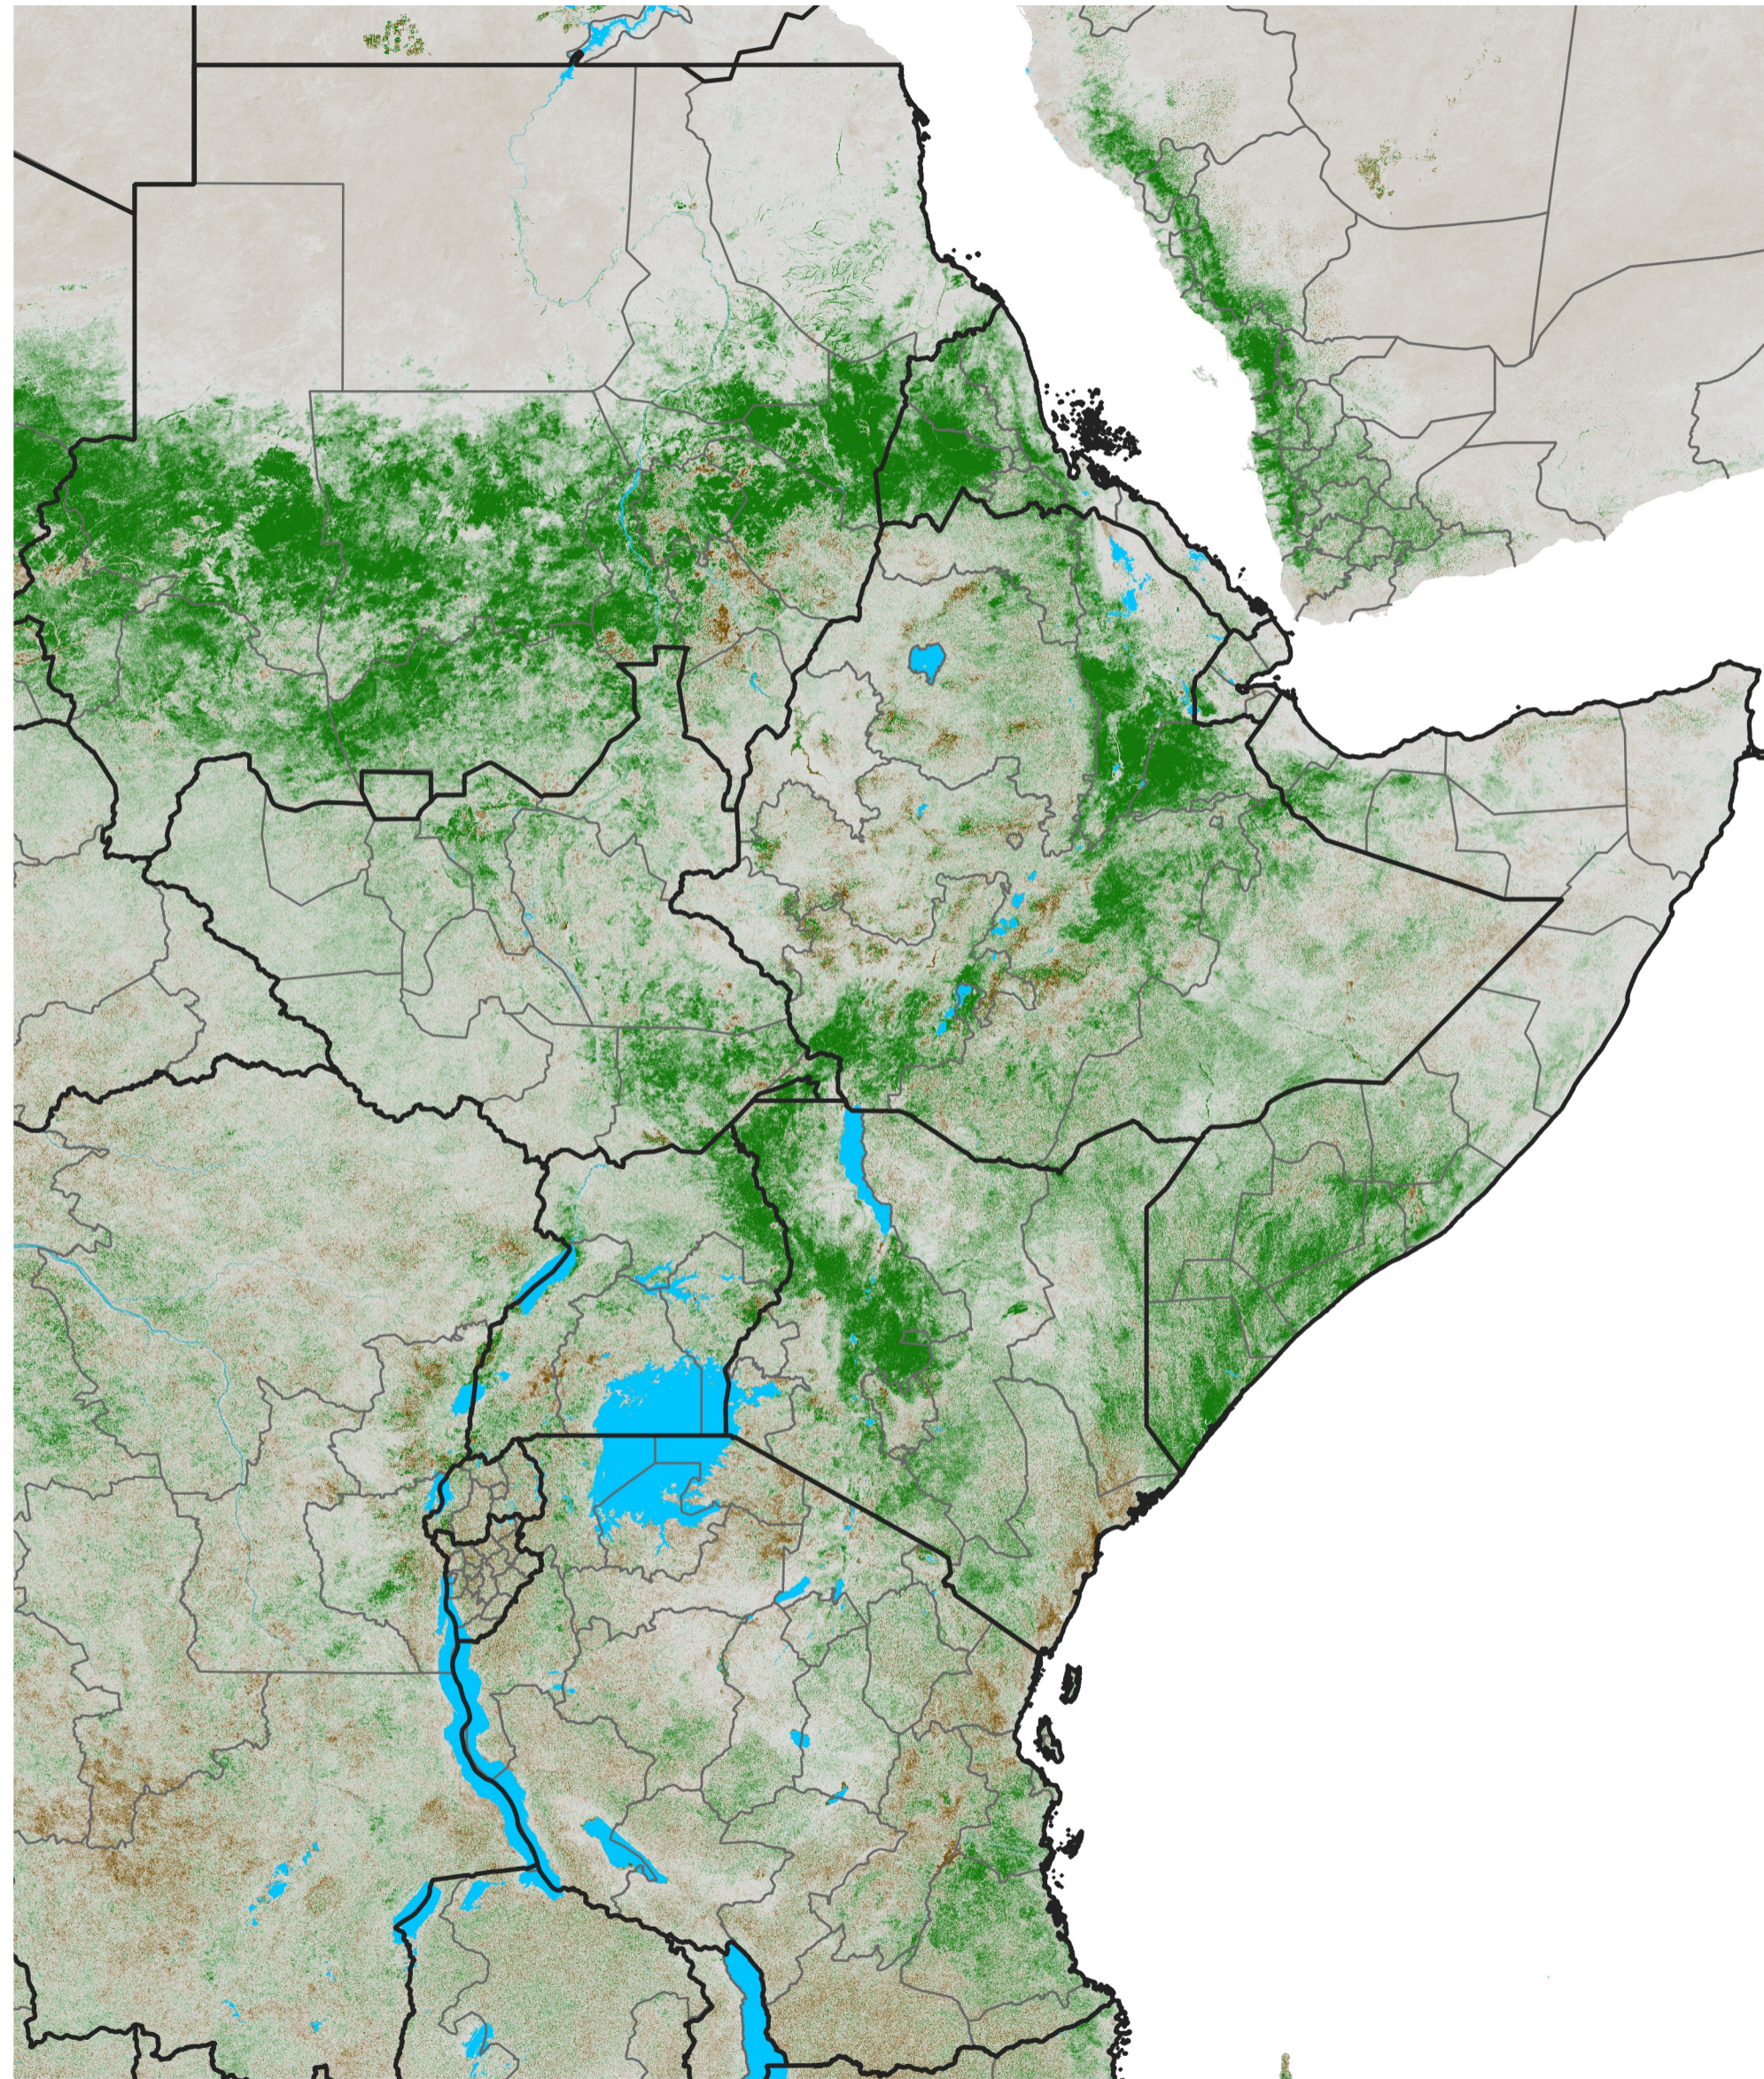

East Africa NDVI Difference

2024 minus 2023

Period 52 / Sep 11 - 20, 2024

NDVI Difference

< -0.3 -0.2 -0.1 -0.05 0.05 0.1 0.2 >0.3

Negative

No Difference

Positive