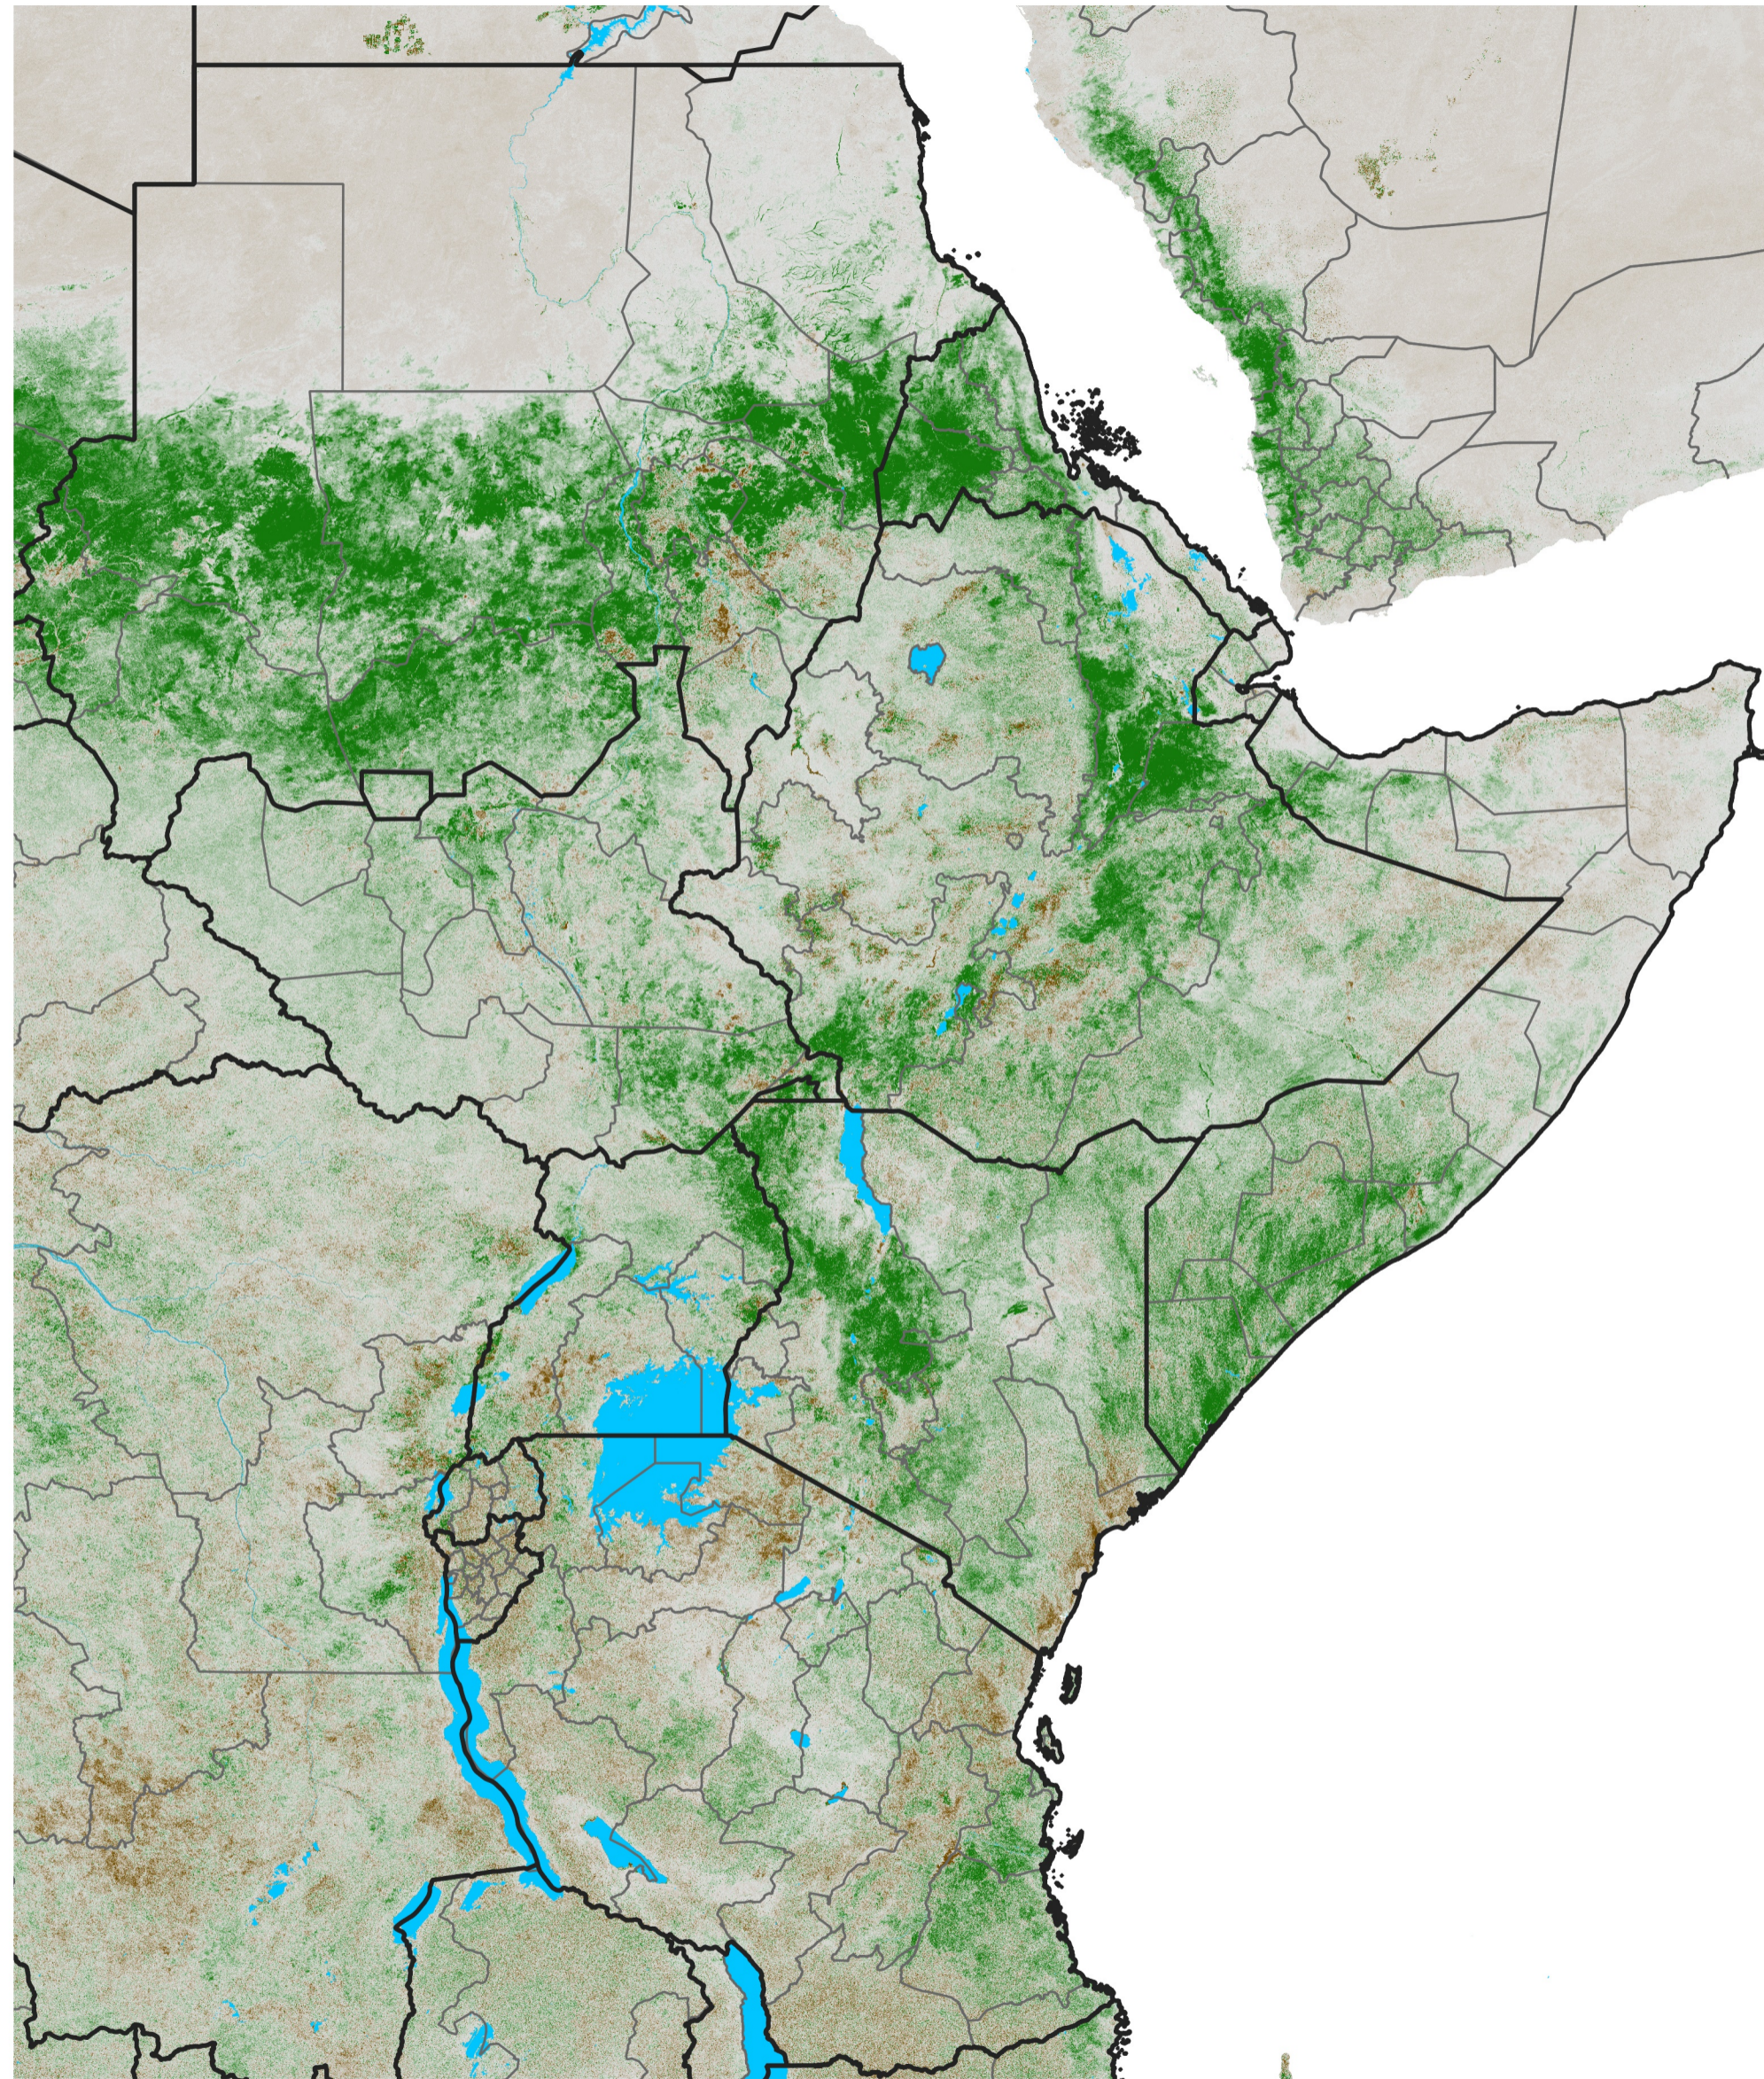

East Africa NDVI Difference

2024 minus 2023

Period 53 / Sep 16 - 25, 2024

NDVI Difference

< -0.3 -0.2 -0.1 -0.05 0.05 0.1 0.2 >0.3

Negative

No Difference

Positive