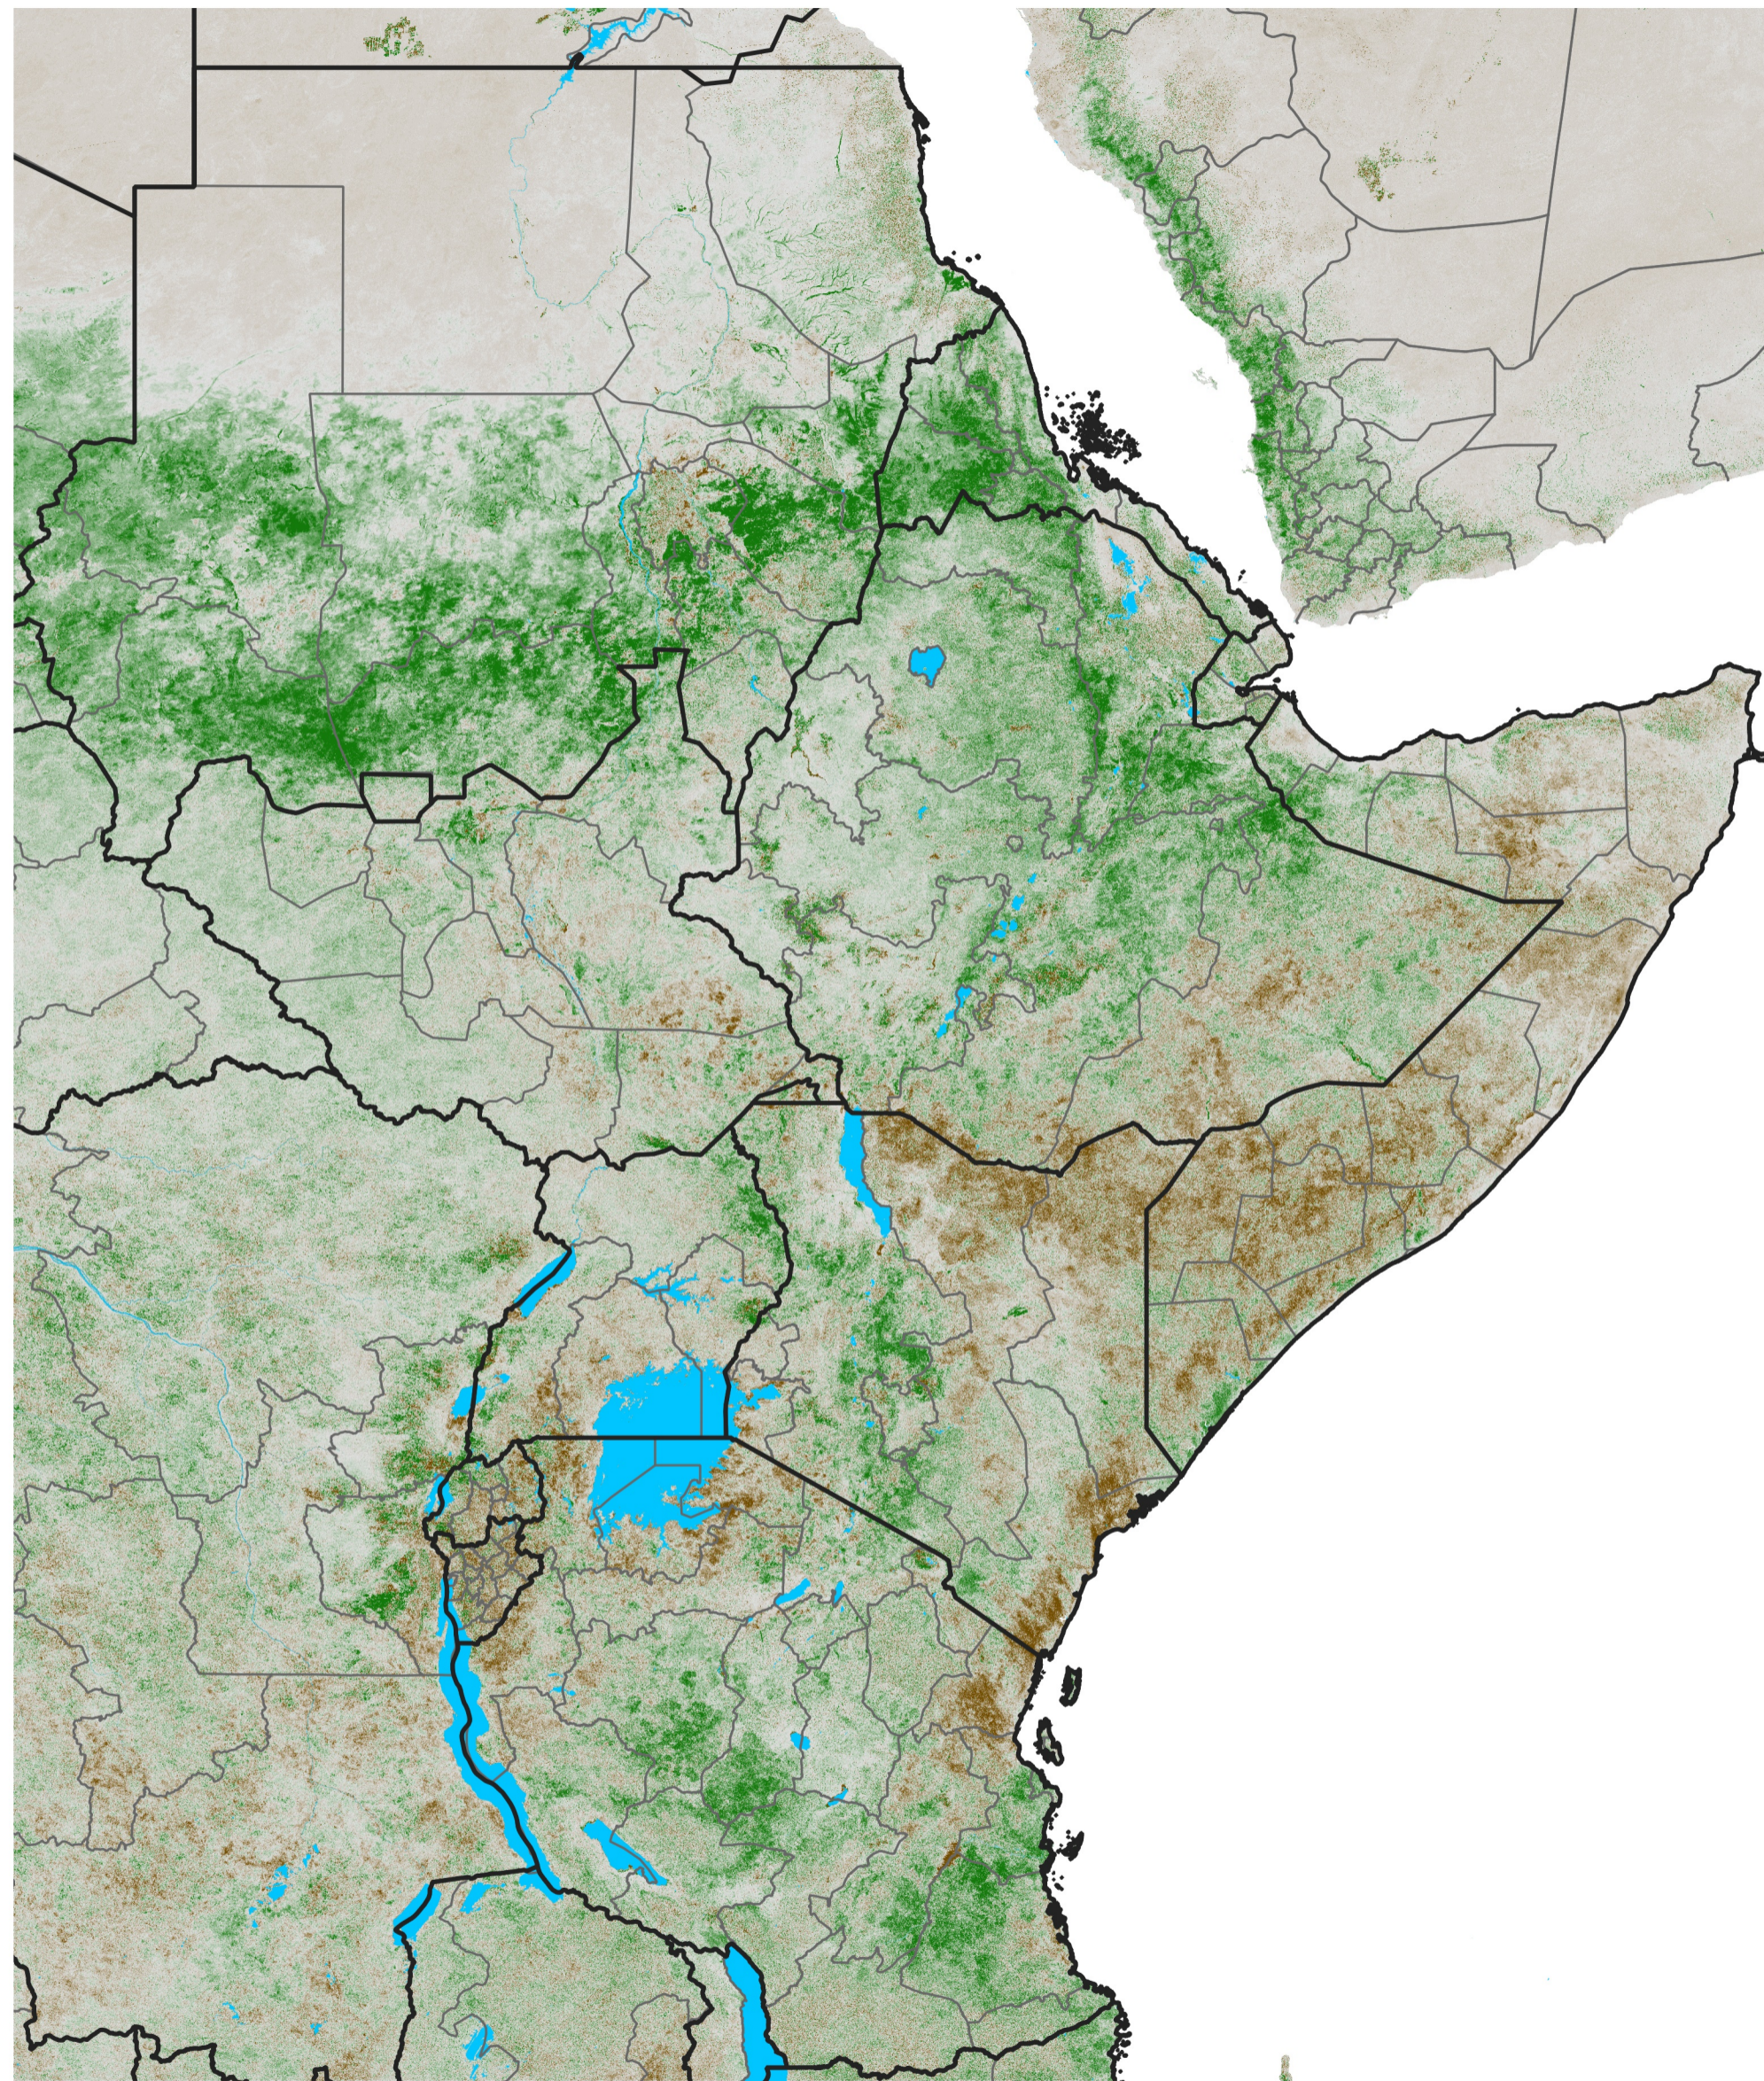

# East Africa NDVI Difference

2024 minus 2023

Period 59 / Oct 16 - 25, 2024

## NDVI Difference

< -0.3   -0.2   -0.1   -0.05   0.05   0.1   0.2   >0.3

Negative

No Difference

Positive