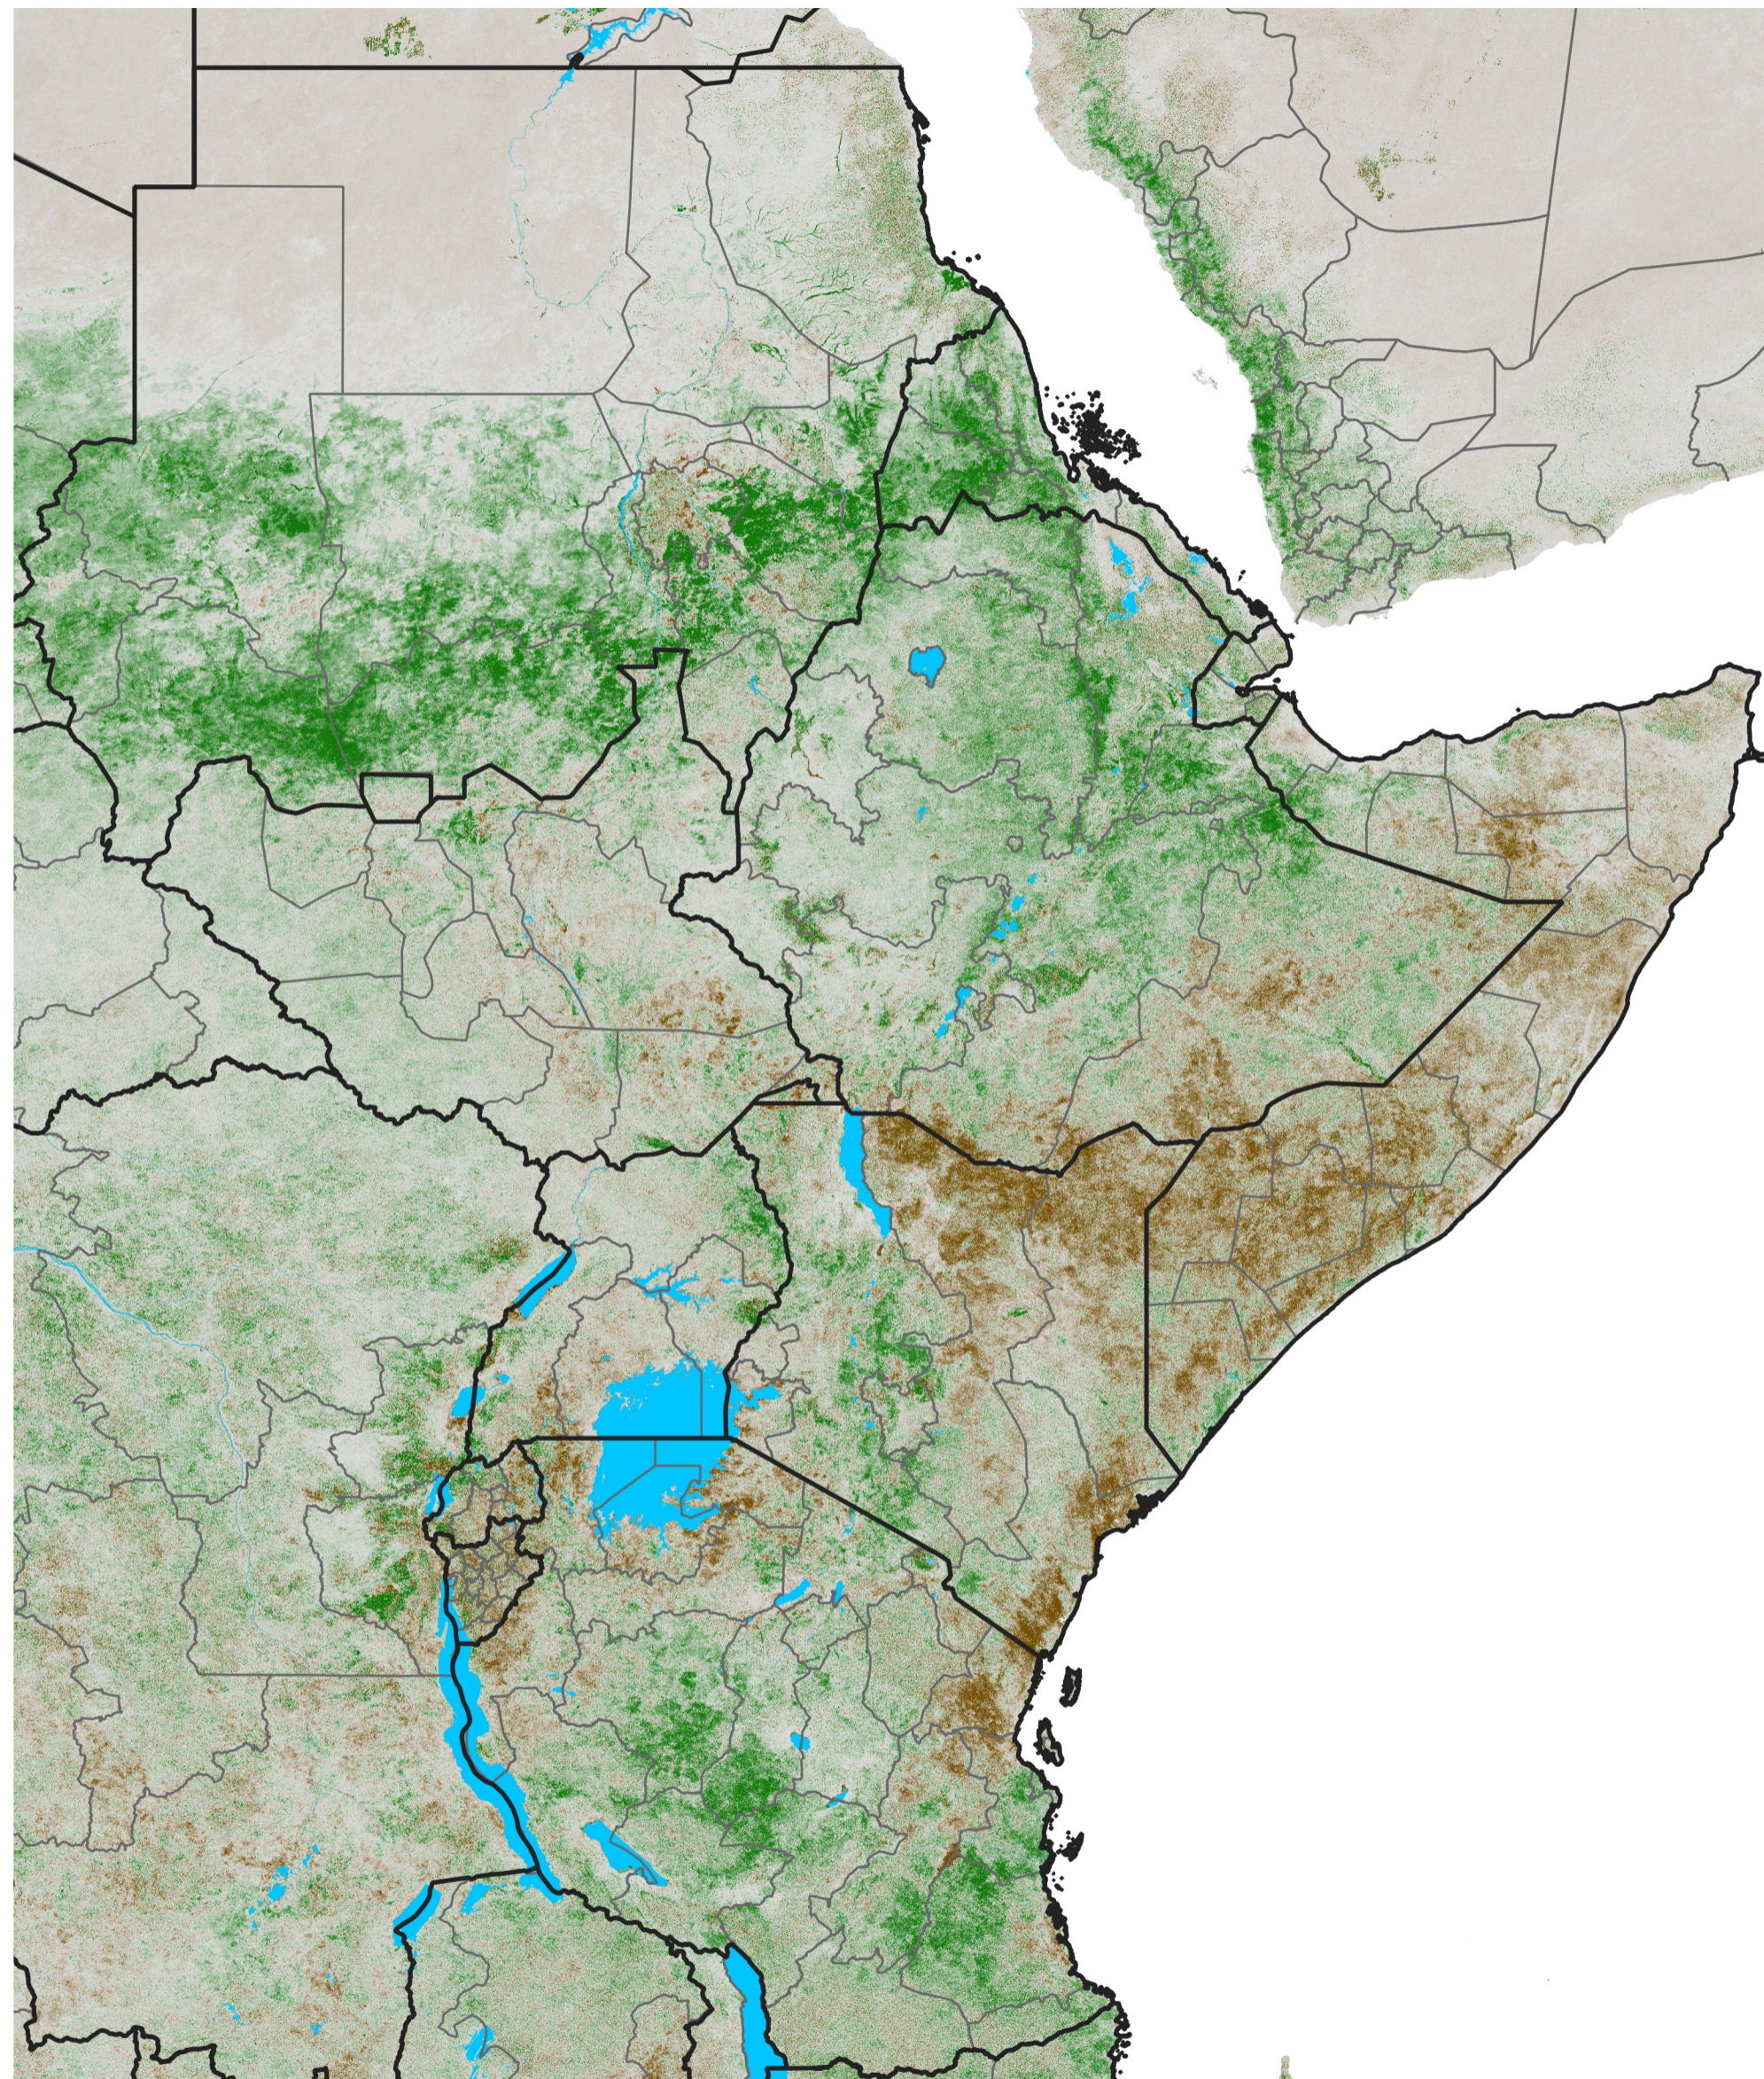

East Africa NDVI Difference

2024 minus 2023

Period 60 / Oct 21 - 31, 2024

NDVI Difference

< -0.3 -0.2 -0.1 -0.05 0.05 0.1 0.2 >0.3

Negative

No Difference

Positive