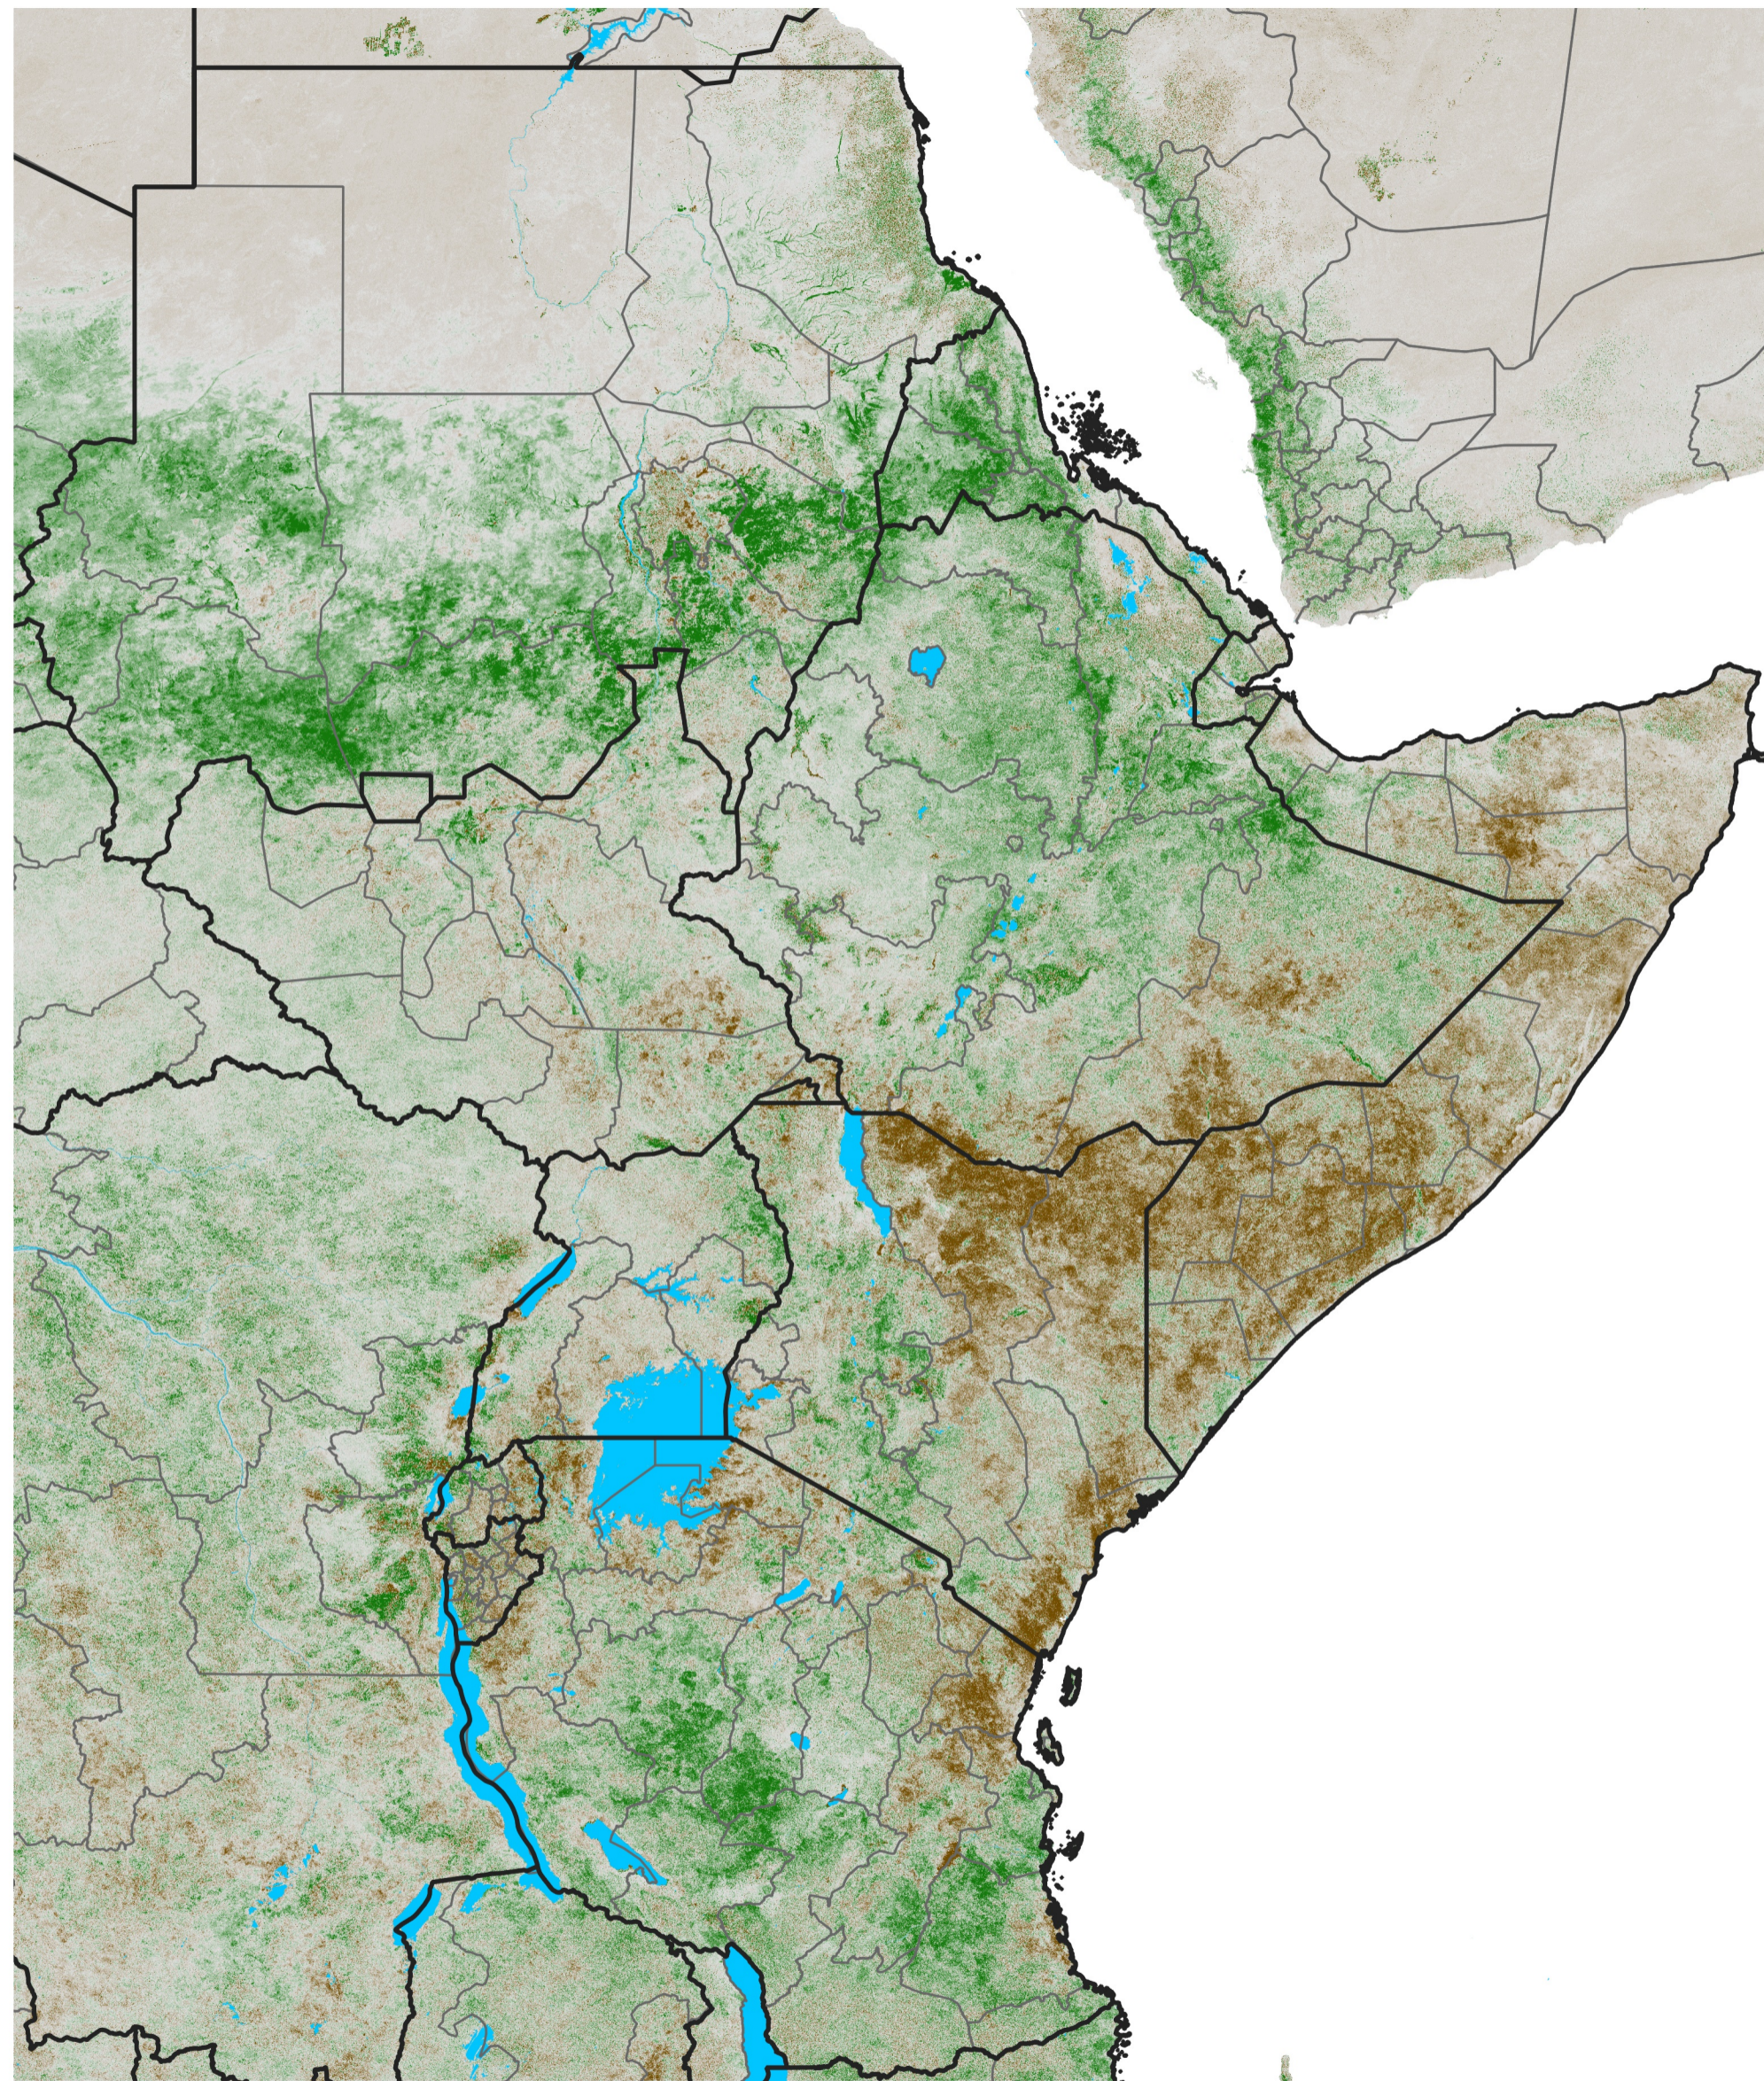

# East Africa NDVI Difference

2024 minus 2023

Period 61 / Oct 26 - Nov 05, 2024

## NDVI Difference

< -0.3   -0.2   -0.1   -0.05   0.05   0.1   0.2   > 0.3

Negative

No Difference

Positive