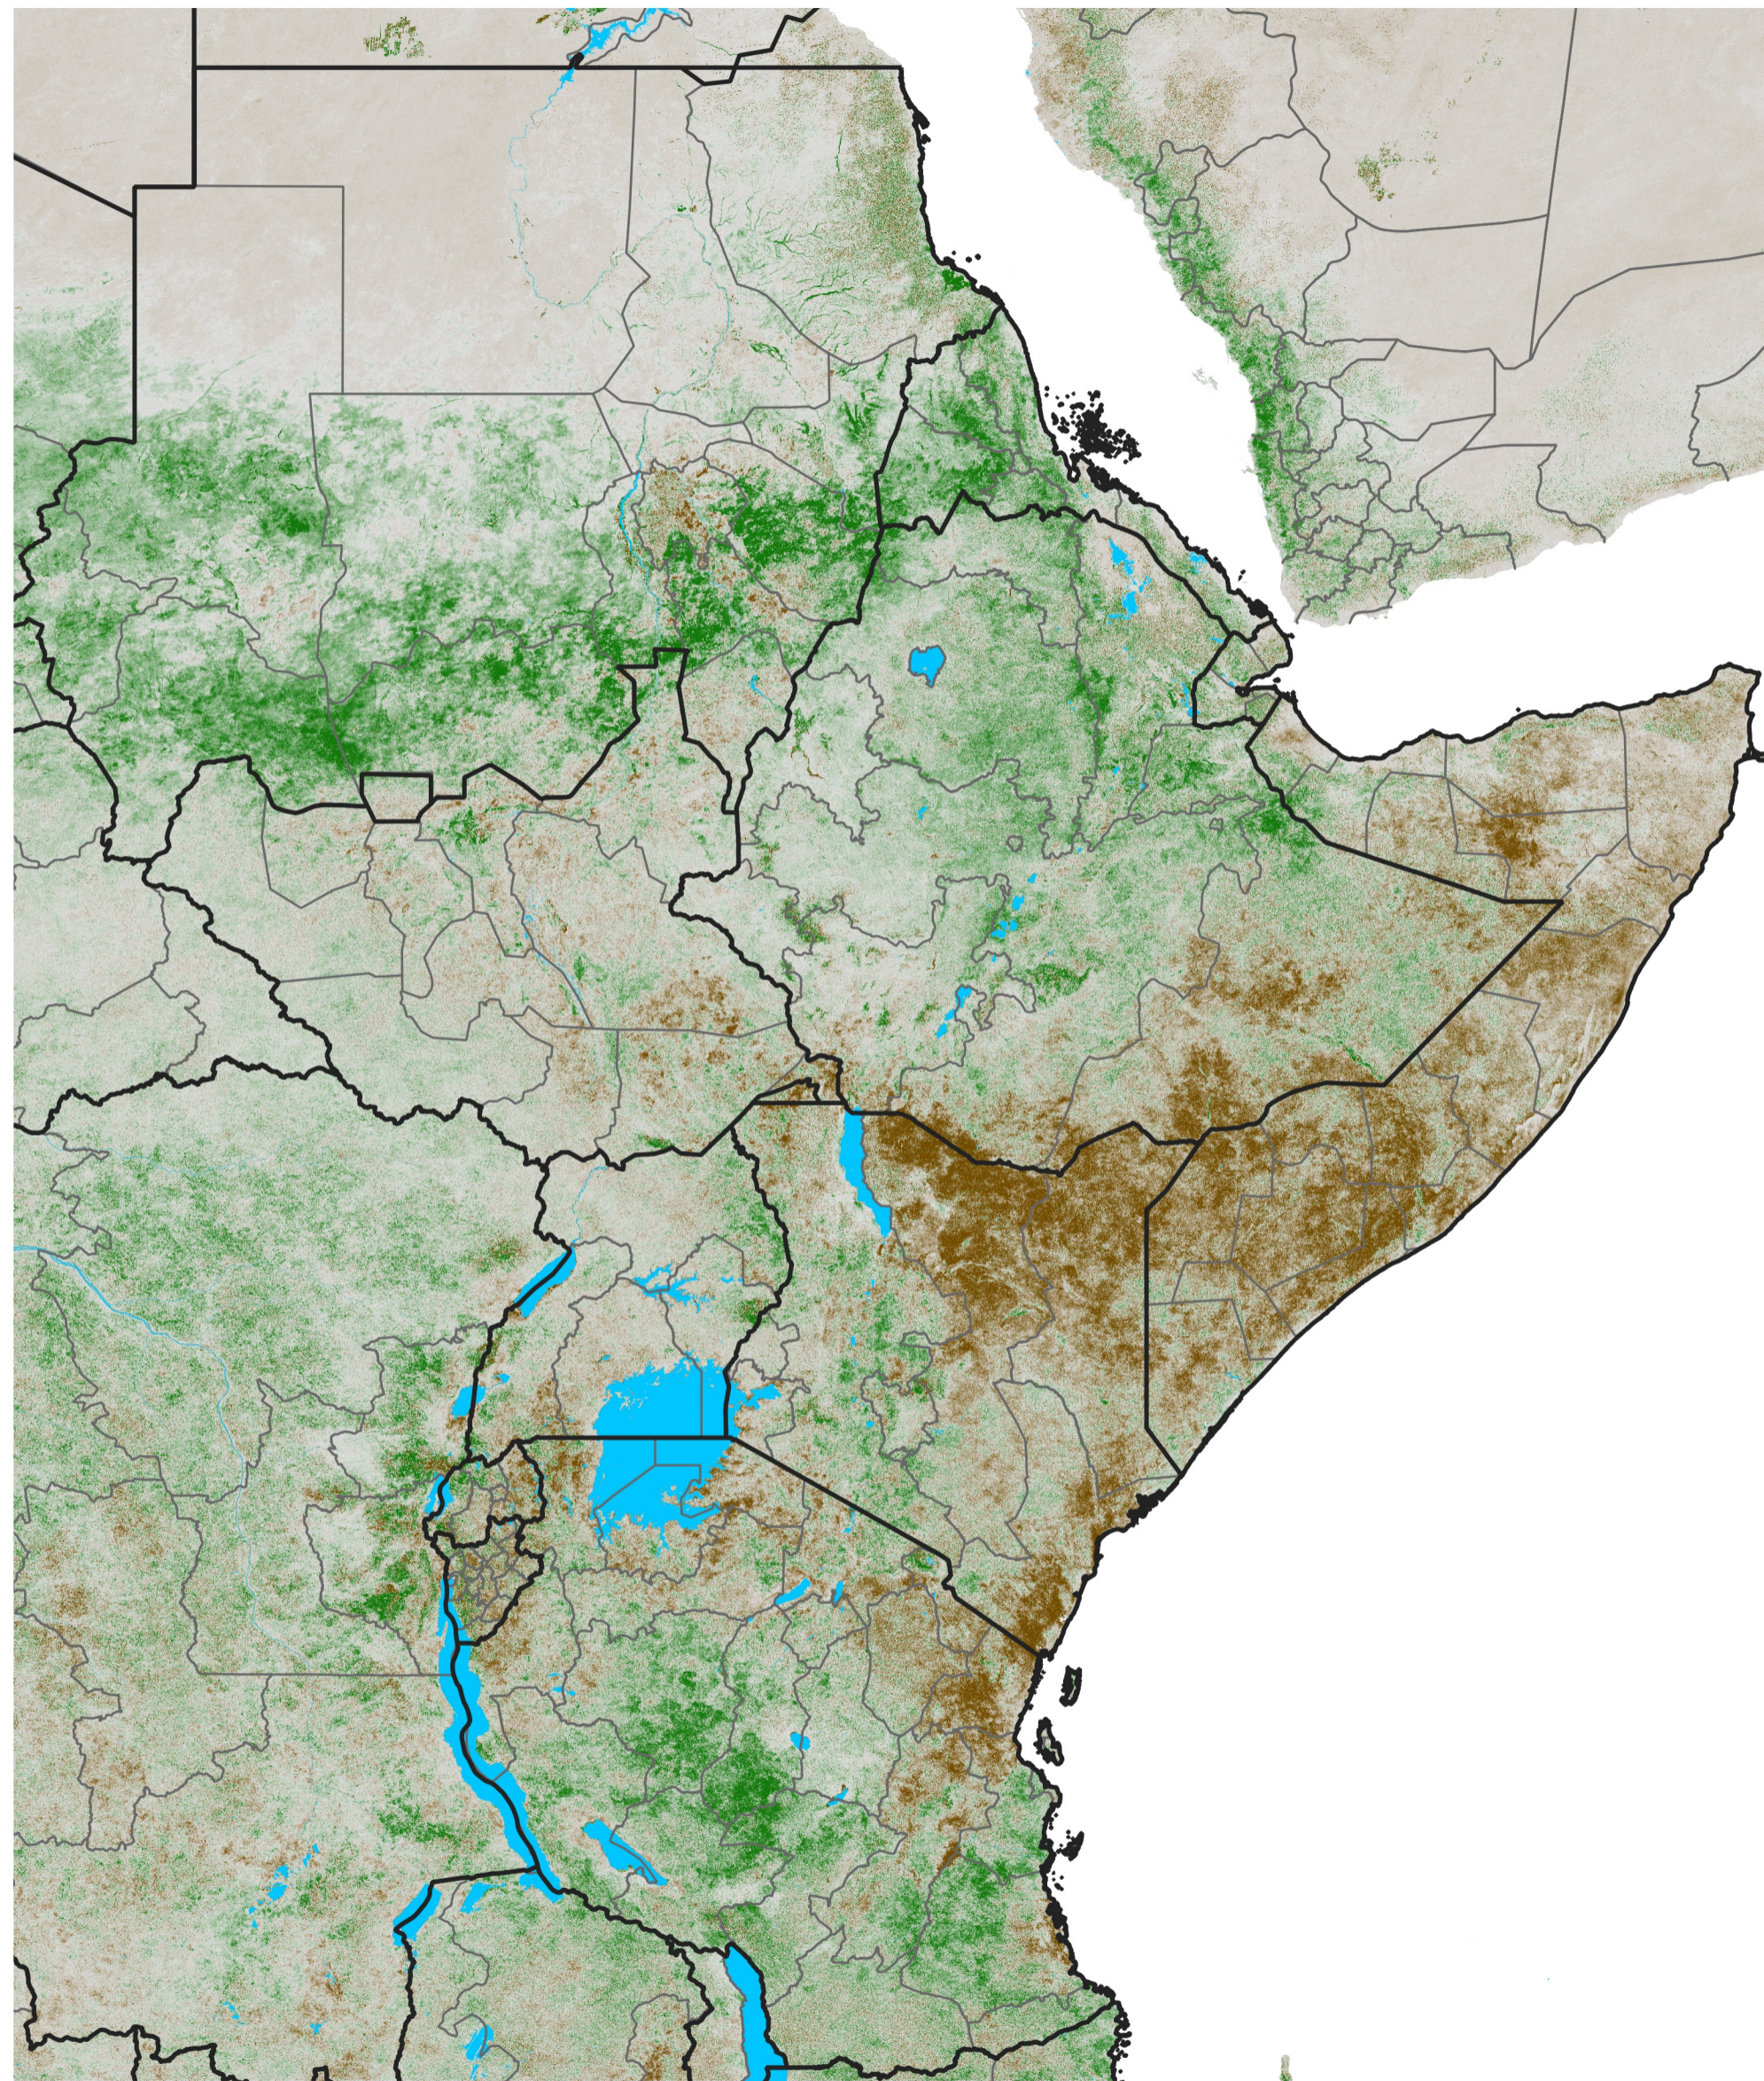

# East Africa NDVI Difference

2024 minus 2023

Period 62 / Nov 01 - 10, 2024

## NDVI Difference

< -0.3   -0.2   -0.1   -0.05   0.05   0.1   0.2   >0.3

Negative

No Difference

Positive