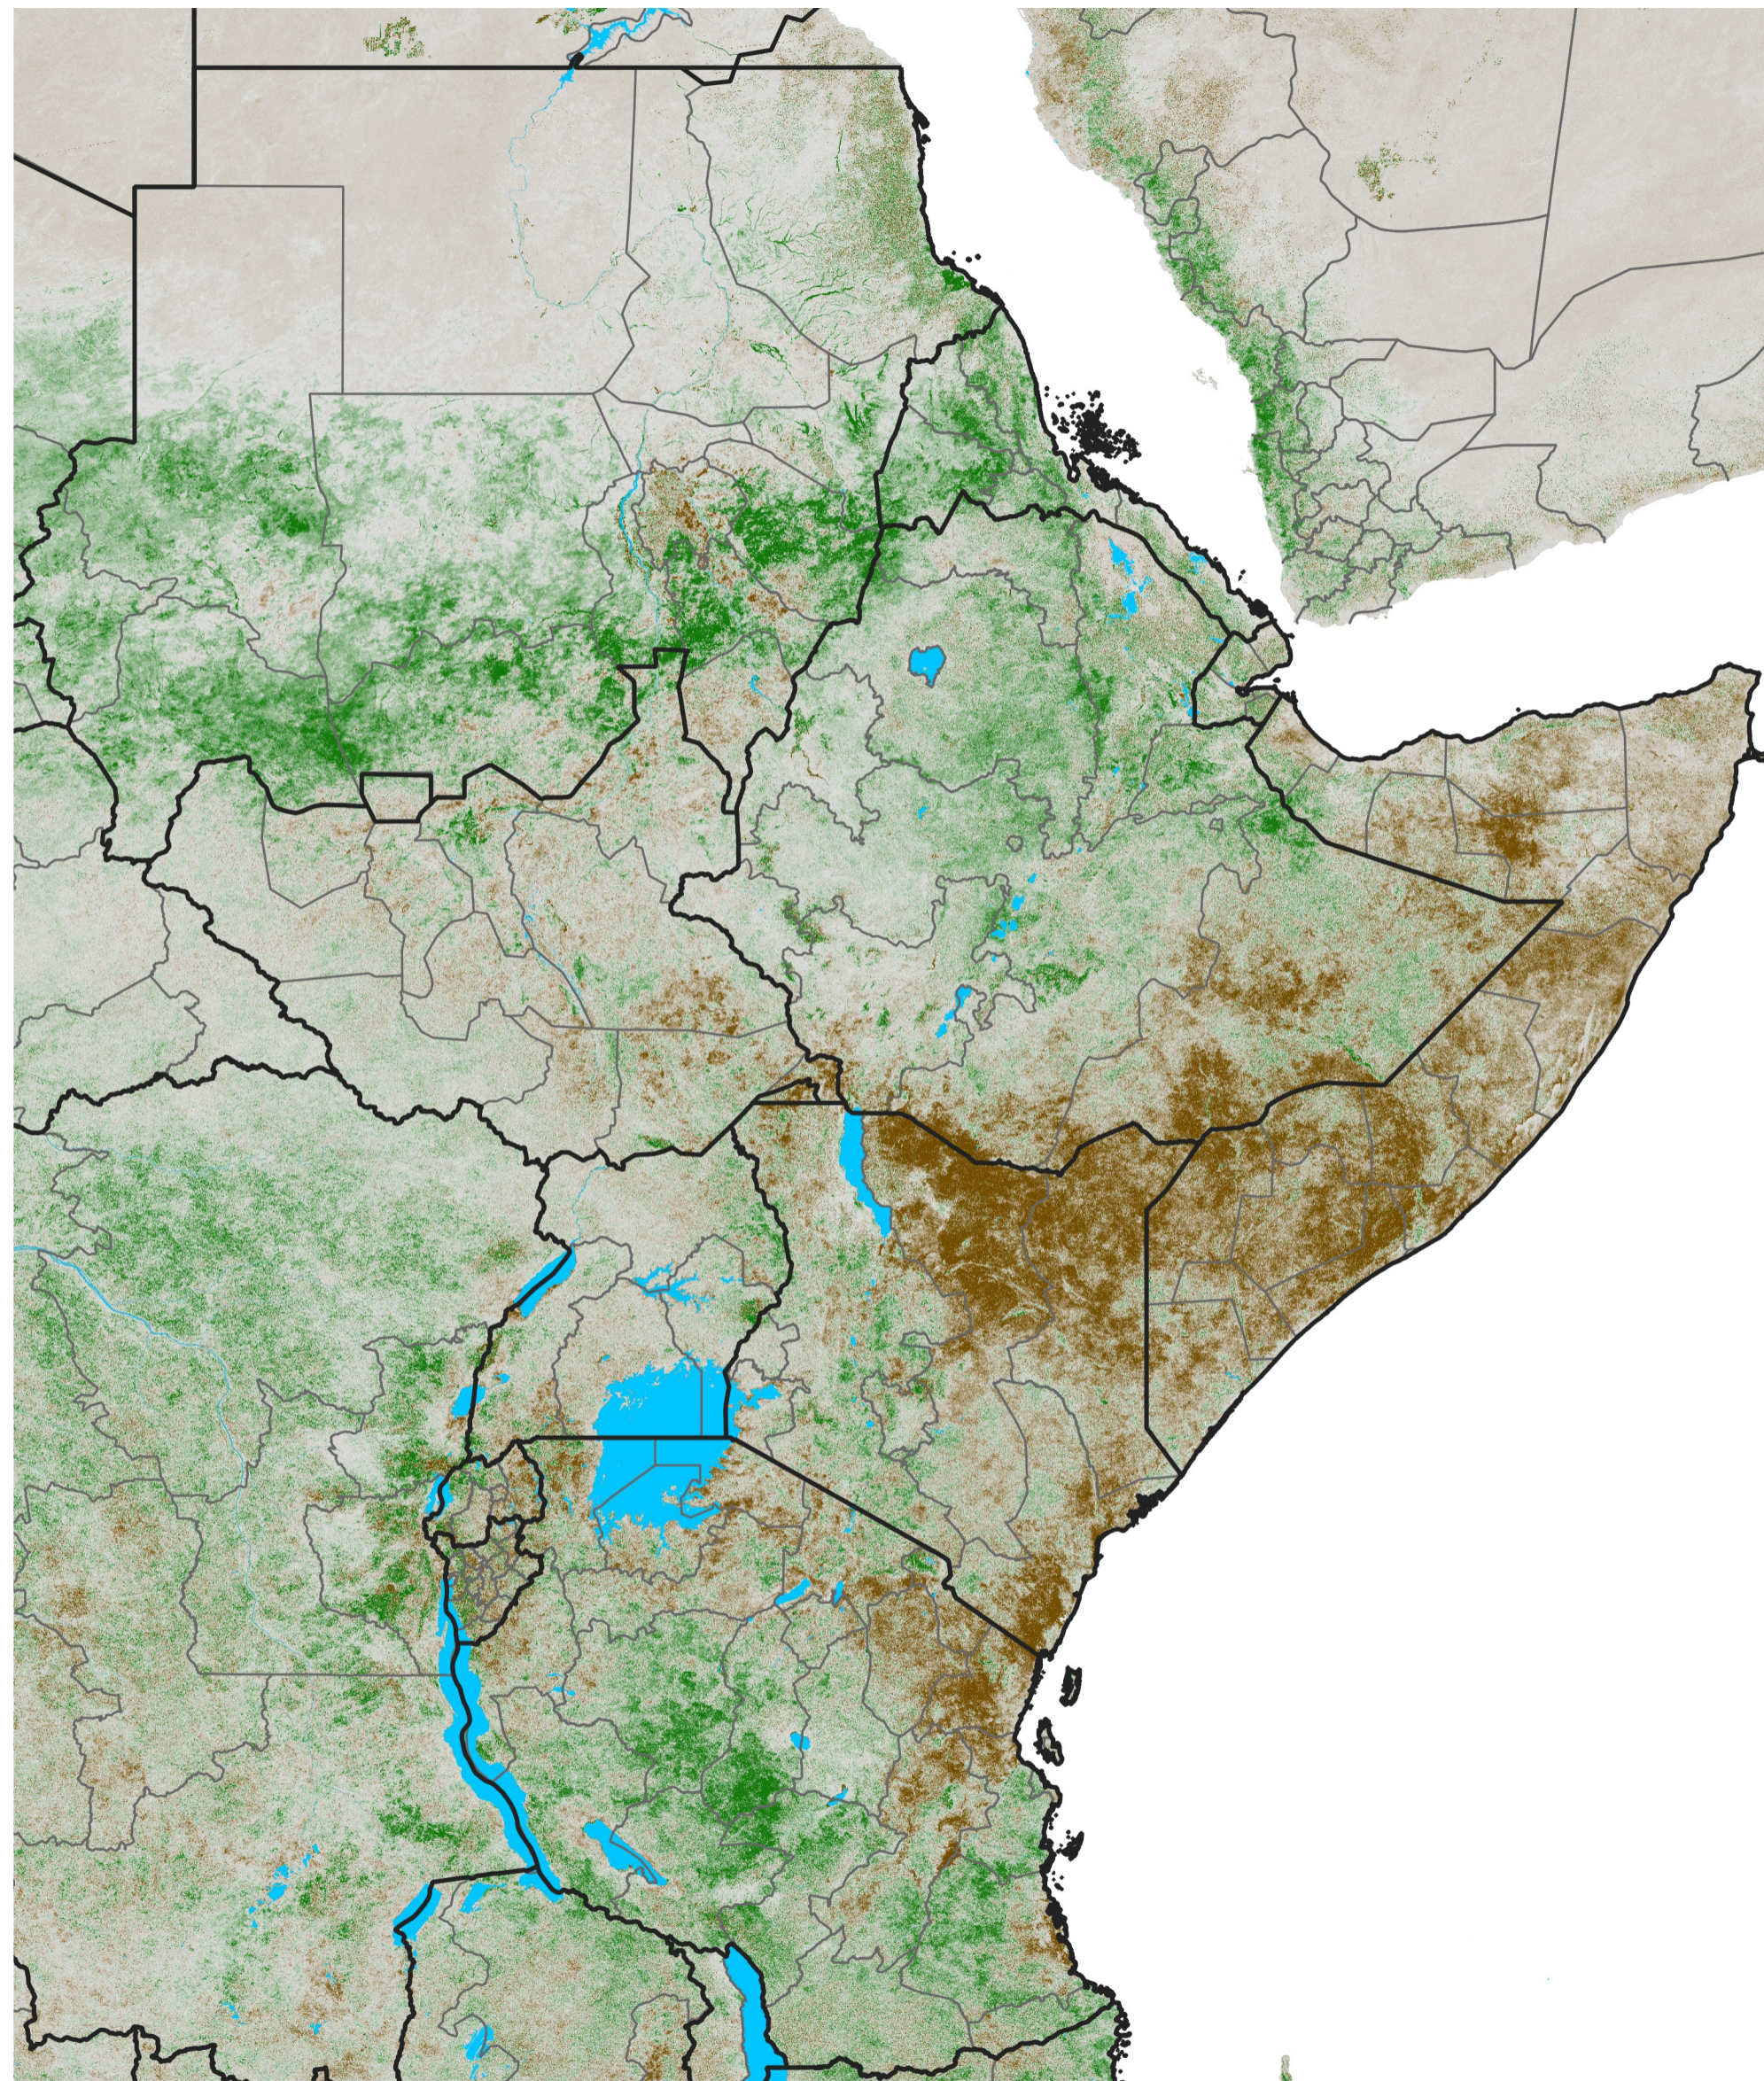

East Africa NDVI Difference

2024 minus 2023

Period 63 / Nov 06 - 15, 2024

NDVI Difference

< -0.3 -0.2 -0.1 -0.05 0.05 0.1 0.2 >0.3

Negative

No Difference

Positive