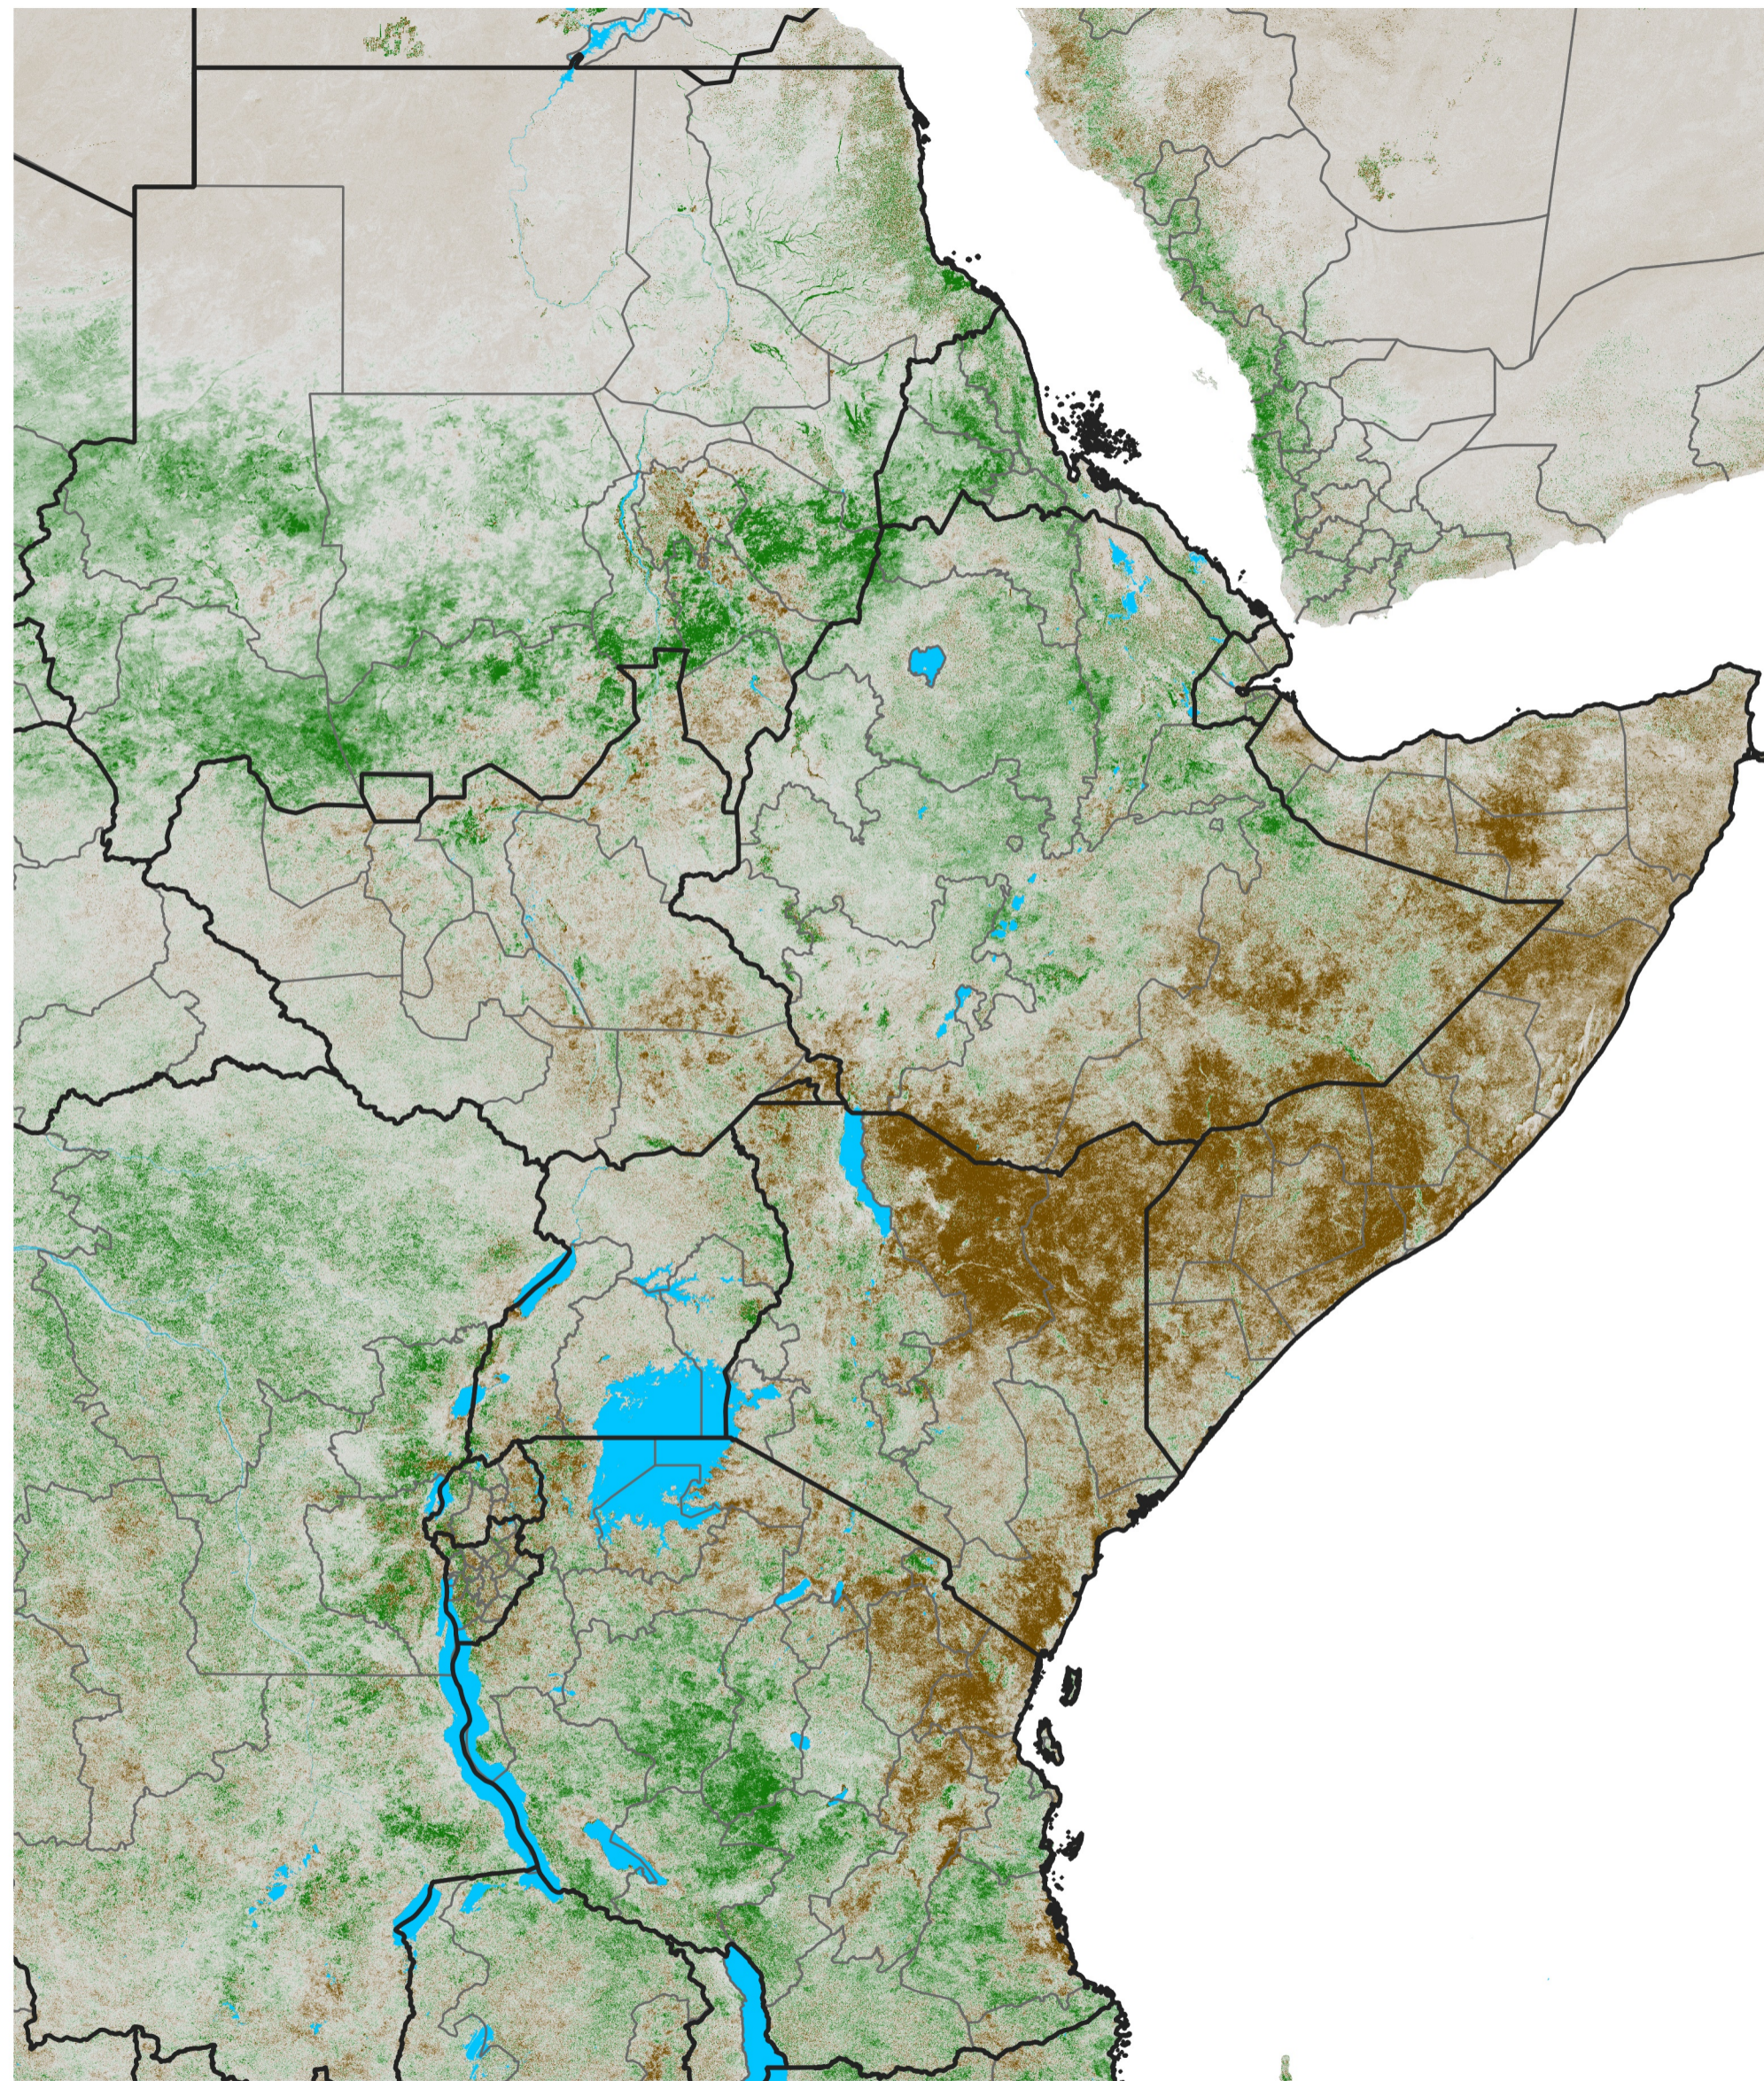

East Africa NDVI Difference

2024 minus 2023

Period 64 / Nov 11 - 20, 2024

NDVI Difference

< -0.3 -0.2 -0.1 -0.05 0.05 0.1 0.2 >0.3

Negative

No Difference

Positive