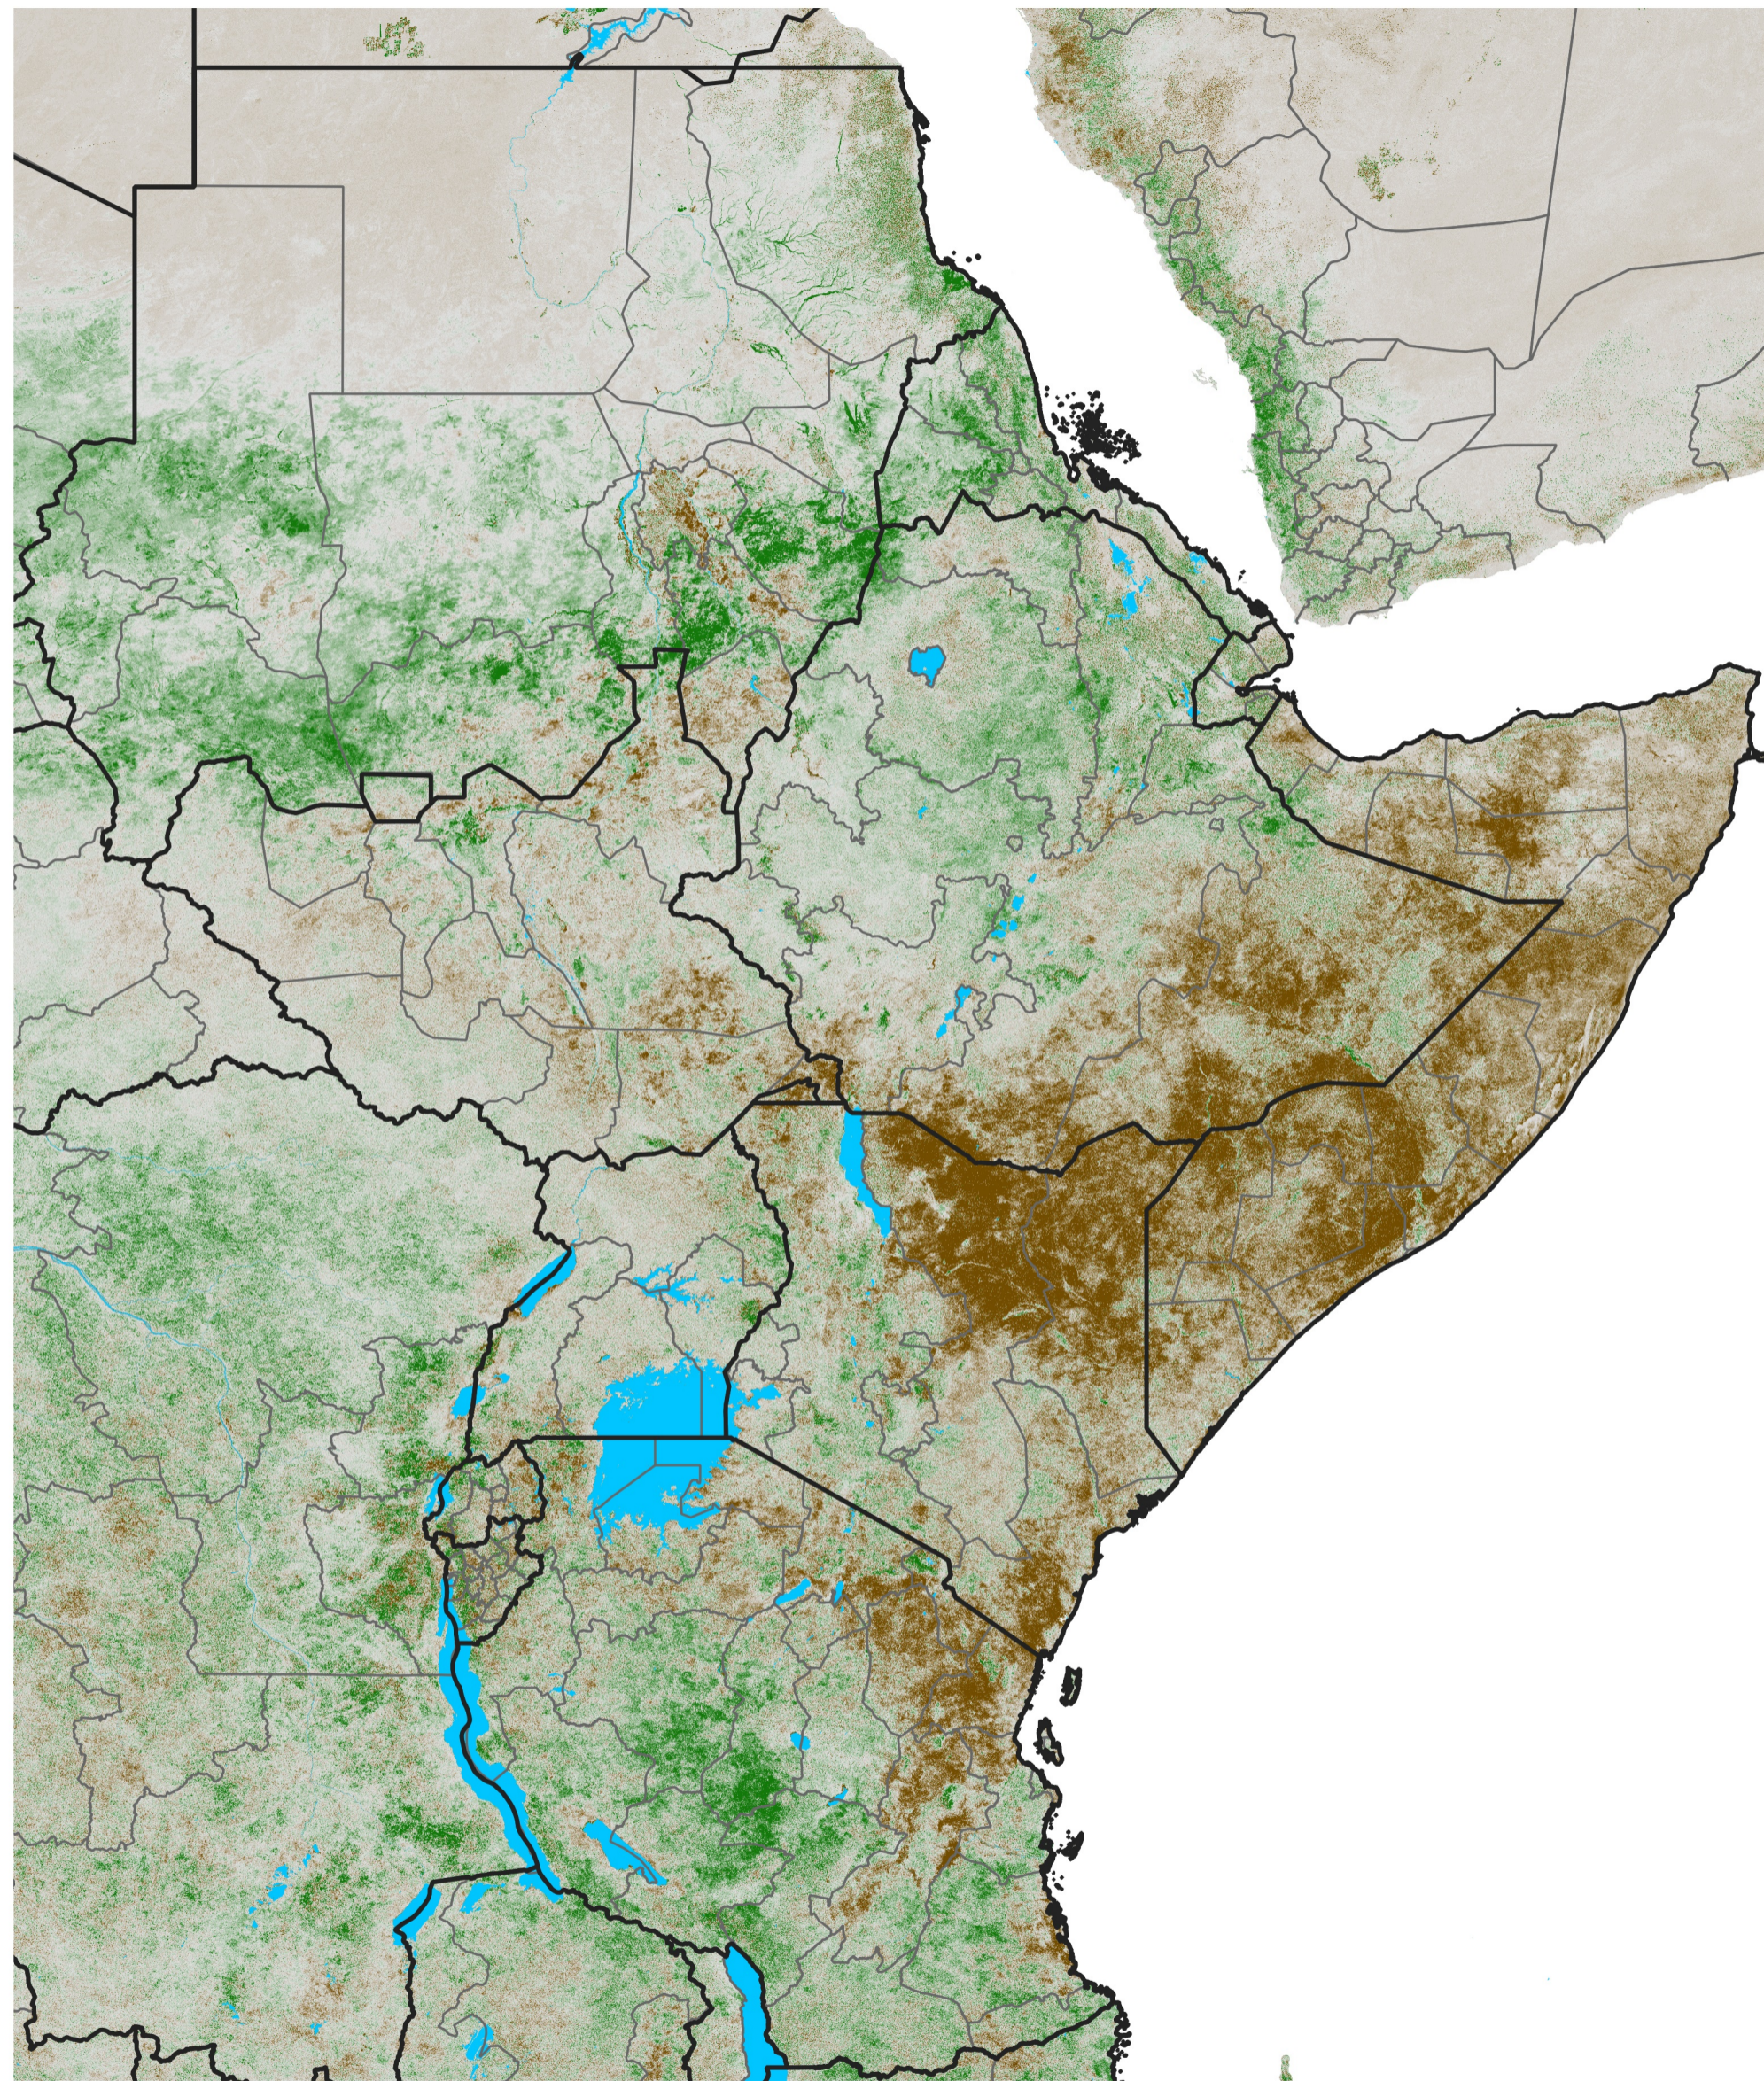

East Africa NDVI Difference

2024 minus 2023

Period 65 / Nov 16 - 25, 2024

NDVI Difference

< -0.3 -0.2 -0.1 -0.05 0.05 0.1 0.2 >0.3

Negative

No Difference

Positive